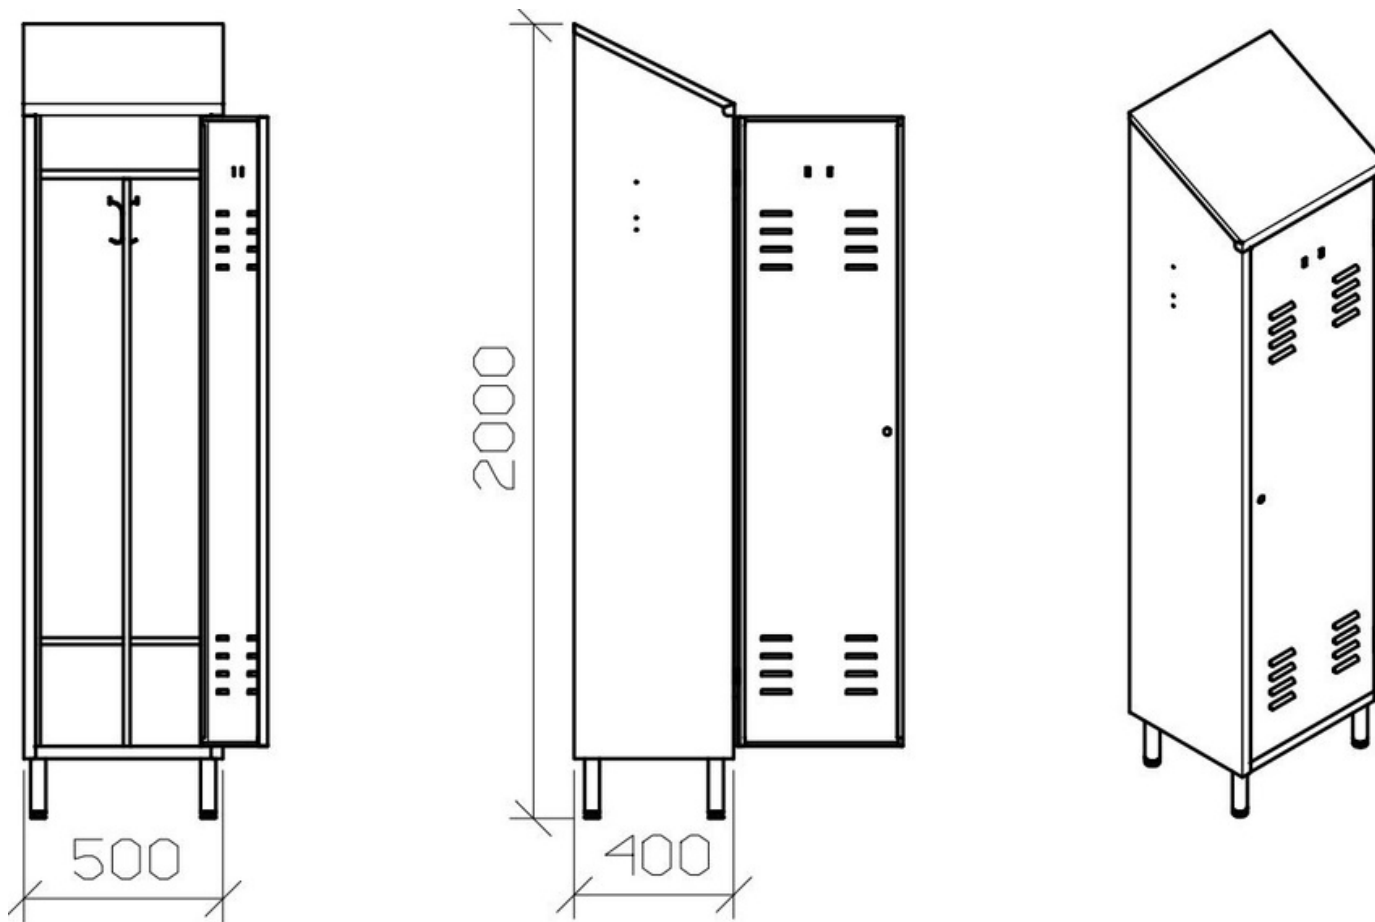

C001 - Single Changing Room Locker

- Stainless steel AISI 304 or AISI 441
- 1 Door with ventilation slits and nametag holder
- Key lock or padlockable knob
- Internal dirty/clean clothes partition

- 1 internal clothes hook per compartment
- Top and bottom shelves
- Adjustable feet $\varnothing 38\text{mm} \times 150\text{H}$
- Dimension mm 500 x 400 x 1.800/2.000H