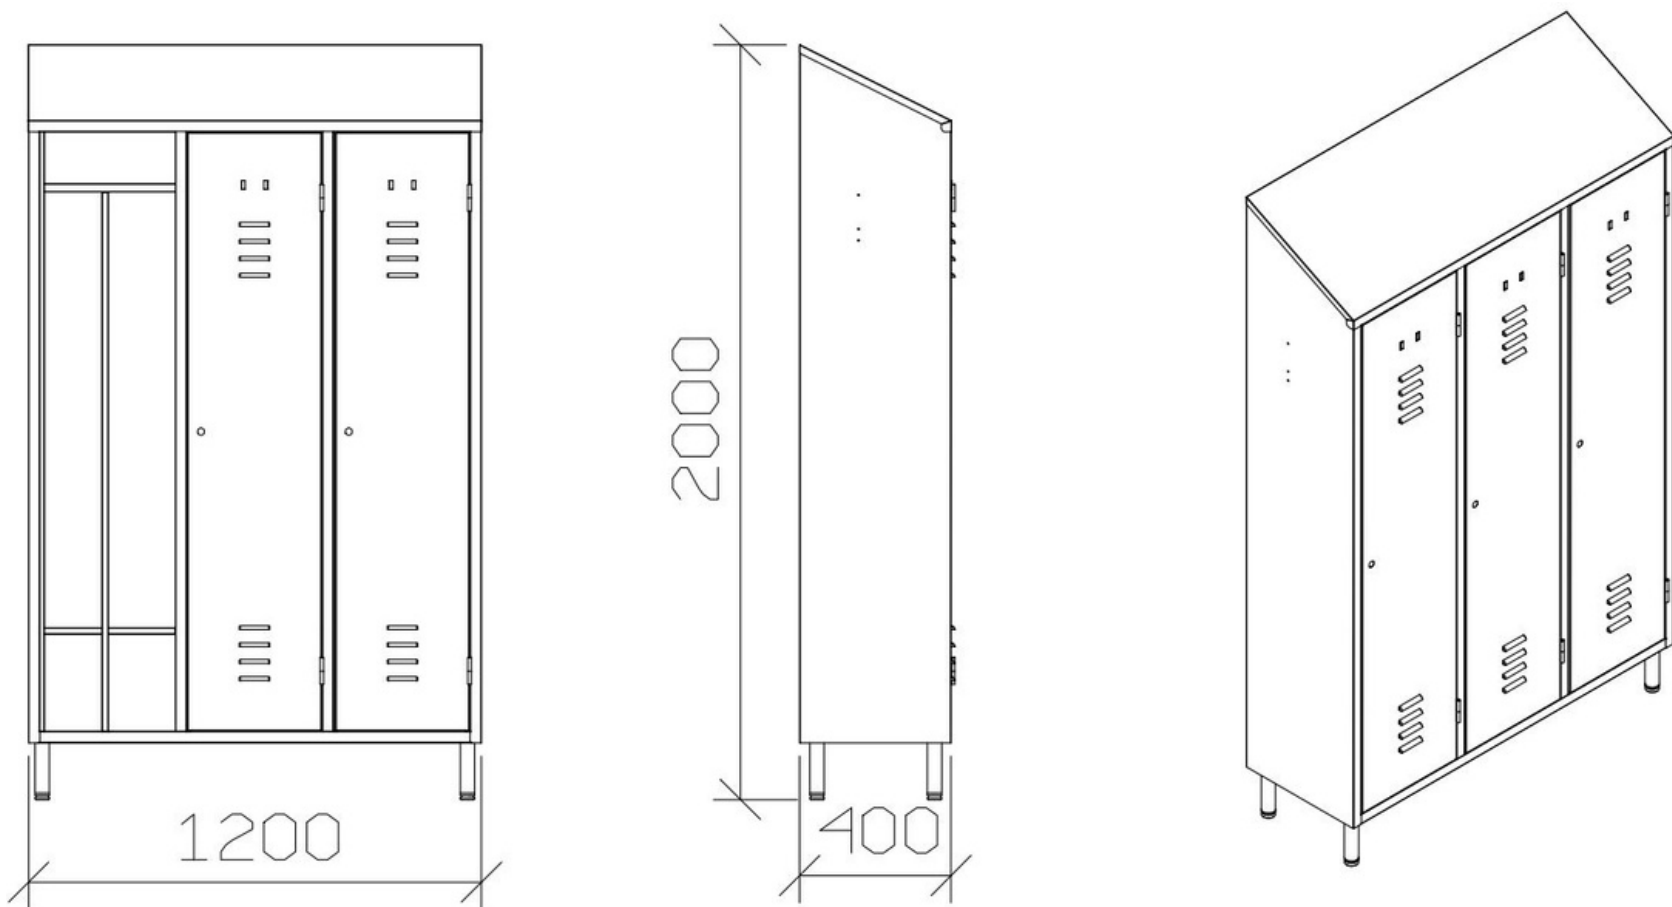

C014 - Triple Changing Room Locker

- Stainless steel AISI 304 or AISI 441
- 3 Doors with ventilation slits and nametag holder
- Key lock or padlockable knob
- Internal dirty/clean clothes partition

- 1 internal clothes hook per compartment
- Top and bottom shelves
- Adjustable feet $\varnothing 38\text{mm} \times 150\text{H}$
- Dimension mm 1.200 x 400 x 1.800/2.000H