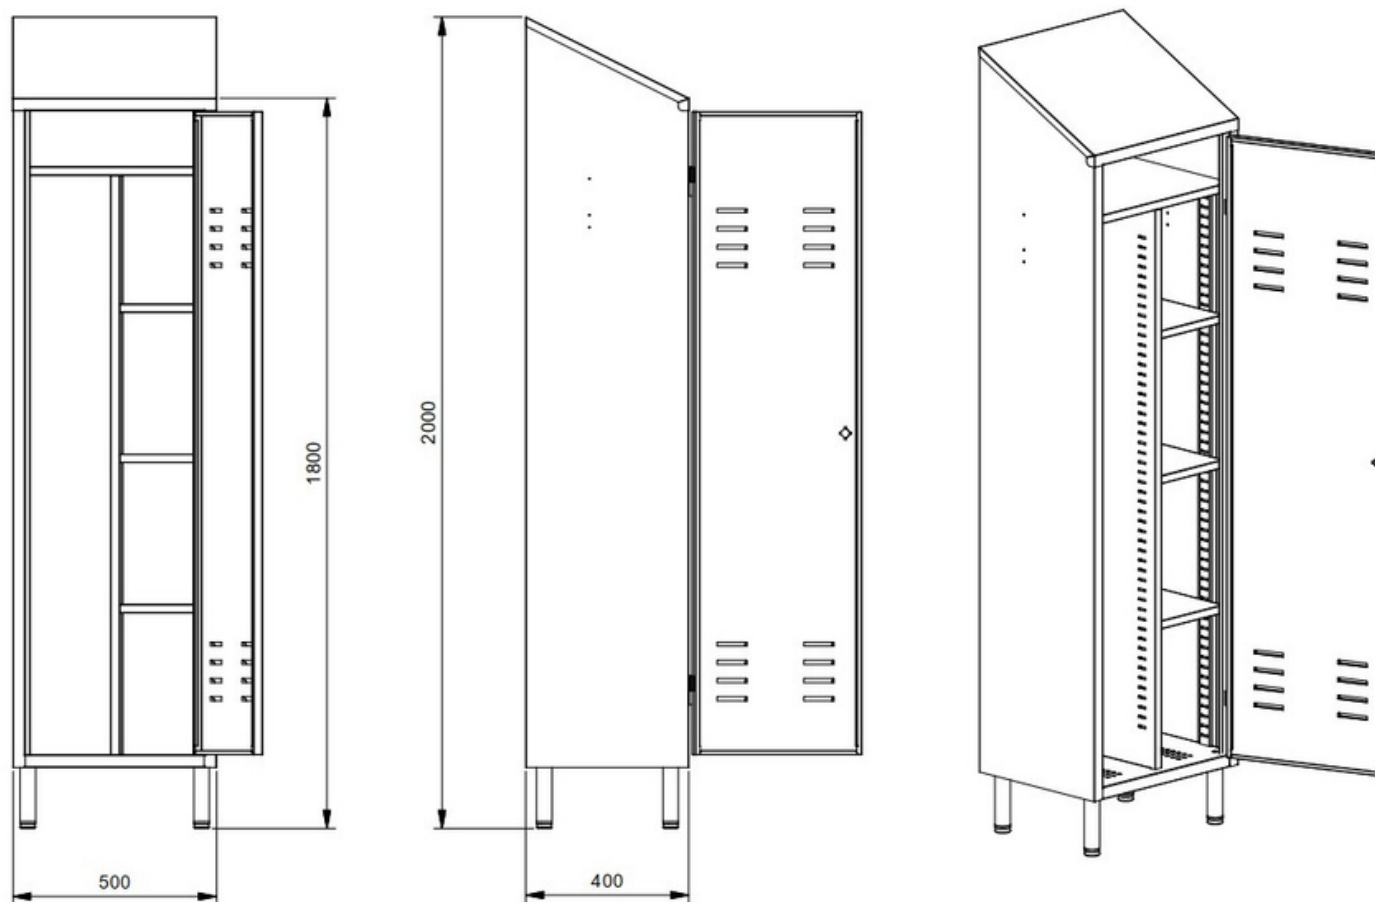

## C2010- 1 Door Broom Locker

- Stainless steel AISI 304 or AISI 441
- 1 Door with ventilation slits
- T-Handle and key lock
- Upper compartment
- Right side with 3 shelves
- Left side empty for broom storage
- Adjustable feet  $\varnothing 38\text{mm} \times 150\text{H}$
- Dimension mm 500 x 400 x 1.800/2.000H