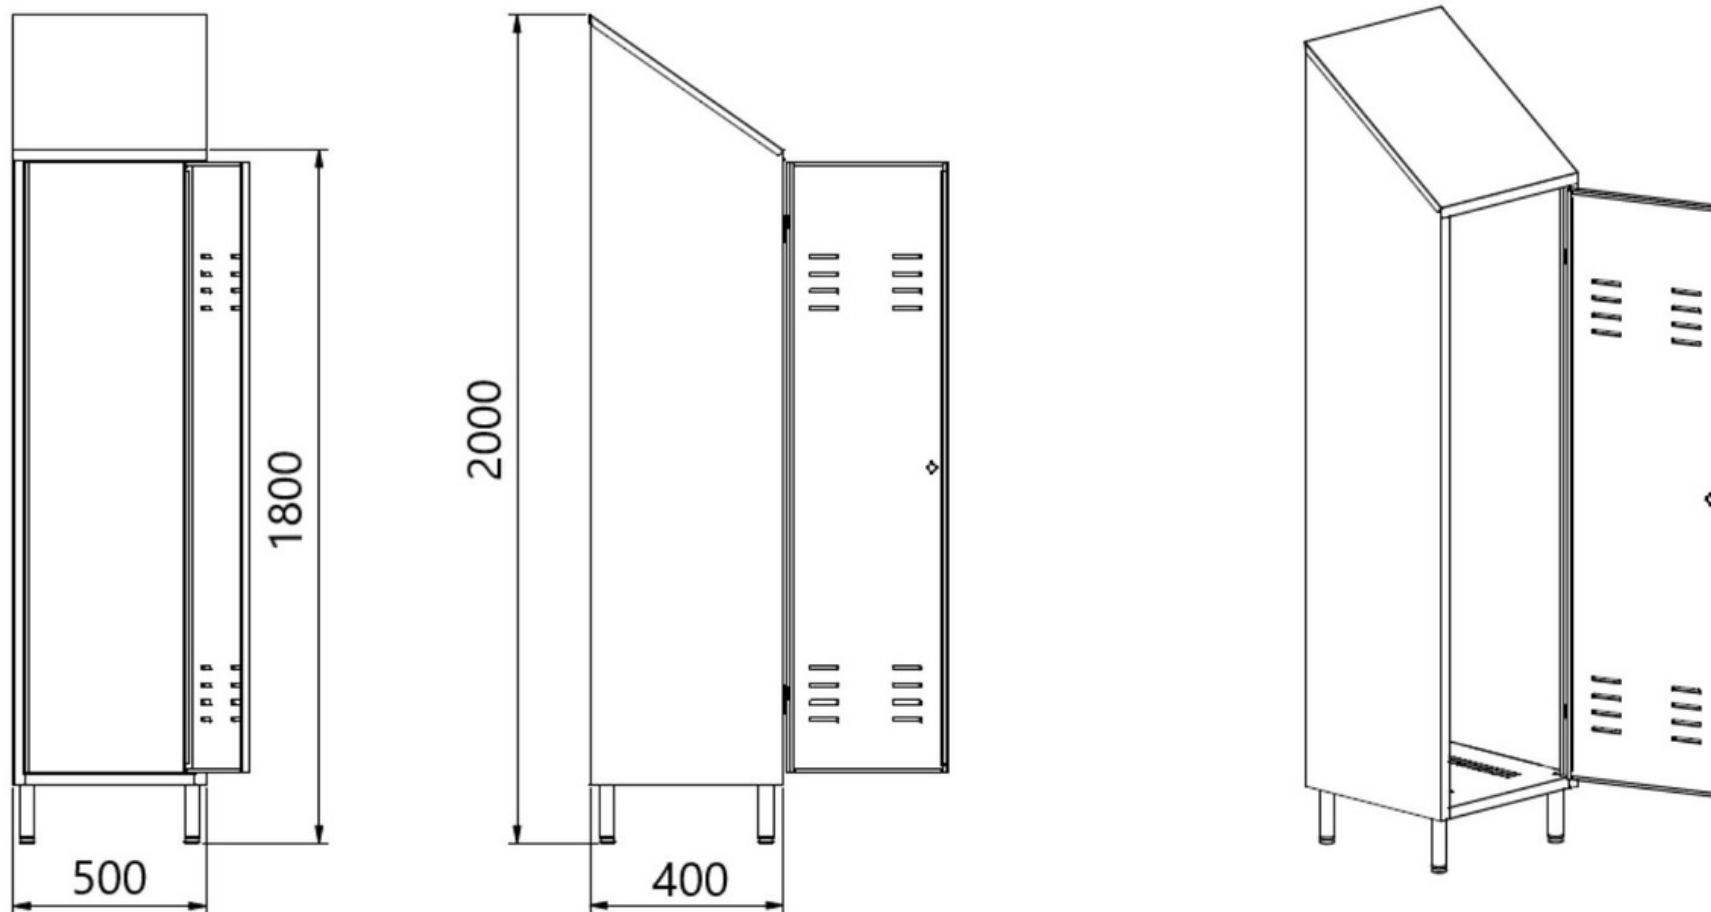

C2011- 1 Door Storage Locker

- Stainless steel AISI 304 or AISI 441
- 1 Door with ventilation slits
- T-Handle and key lock
- Empty inside
- Custom options include: racks, shelves or hangers
- Adjustable feet $\varnothing 38\text{mm} \times 150\text{H}$
- Dimension mm 500 x 400 x 1.800/2.000H