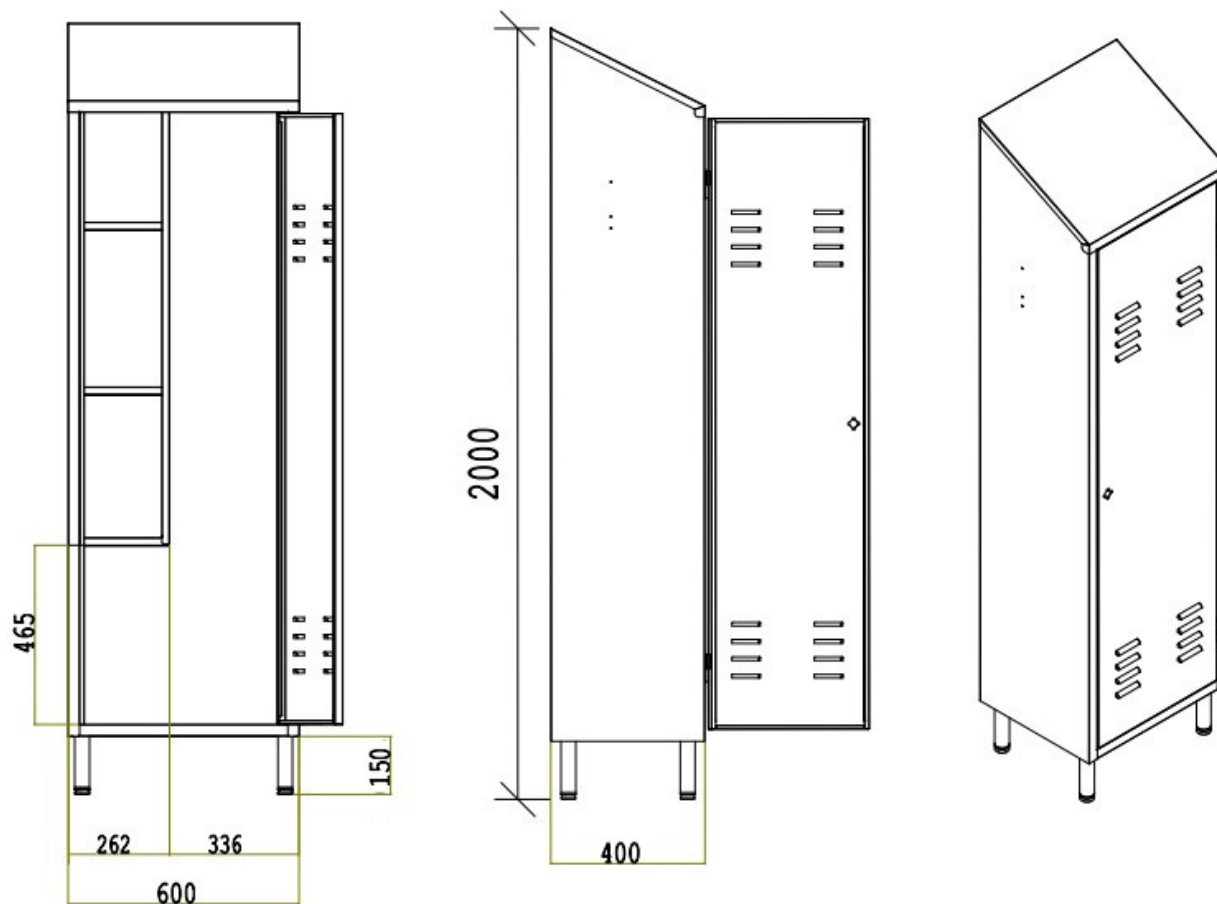

## C2014- 1 Door Broom and Mop Locker

- Stainless steel AISI 304 or AISI 441
- 1 Door with ventilation slits
- T-Handle and key lock
- Left side with 4 shelves

- Right side empty for brooms and mops
- Open compartment at the bottom
- Adjustable feet  $\varnothing 38\text{mm} \times 150\text{H}$
- Dimension mm 600 x 400 x 1.800/2.000H