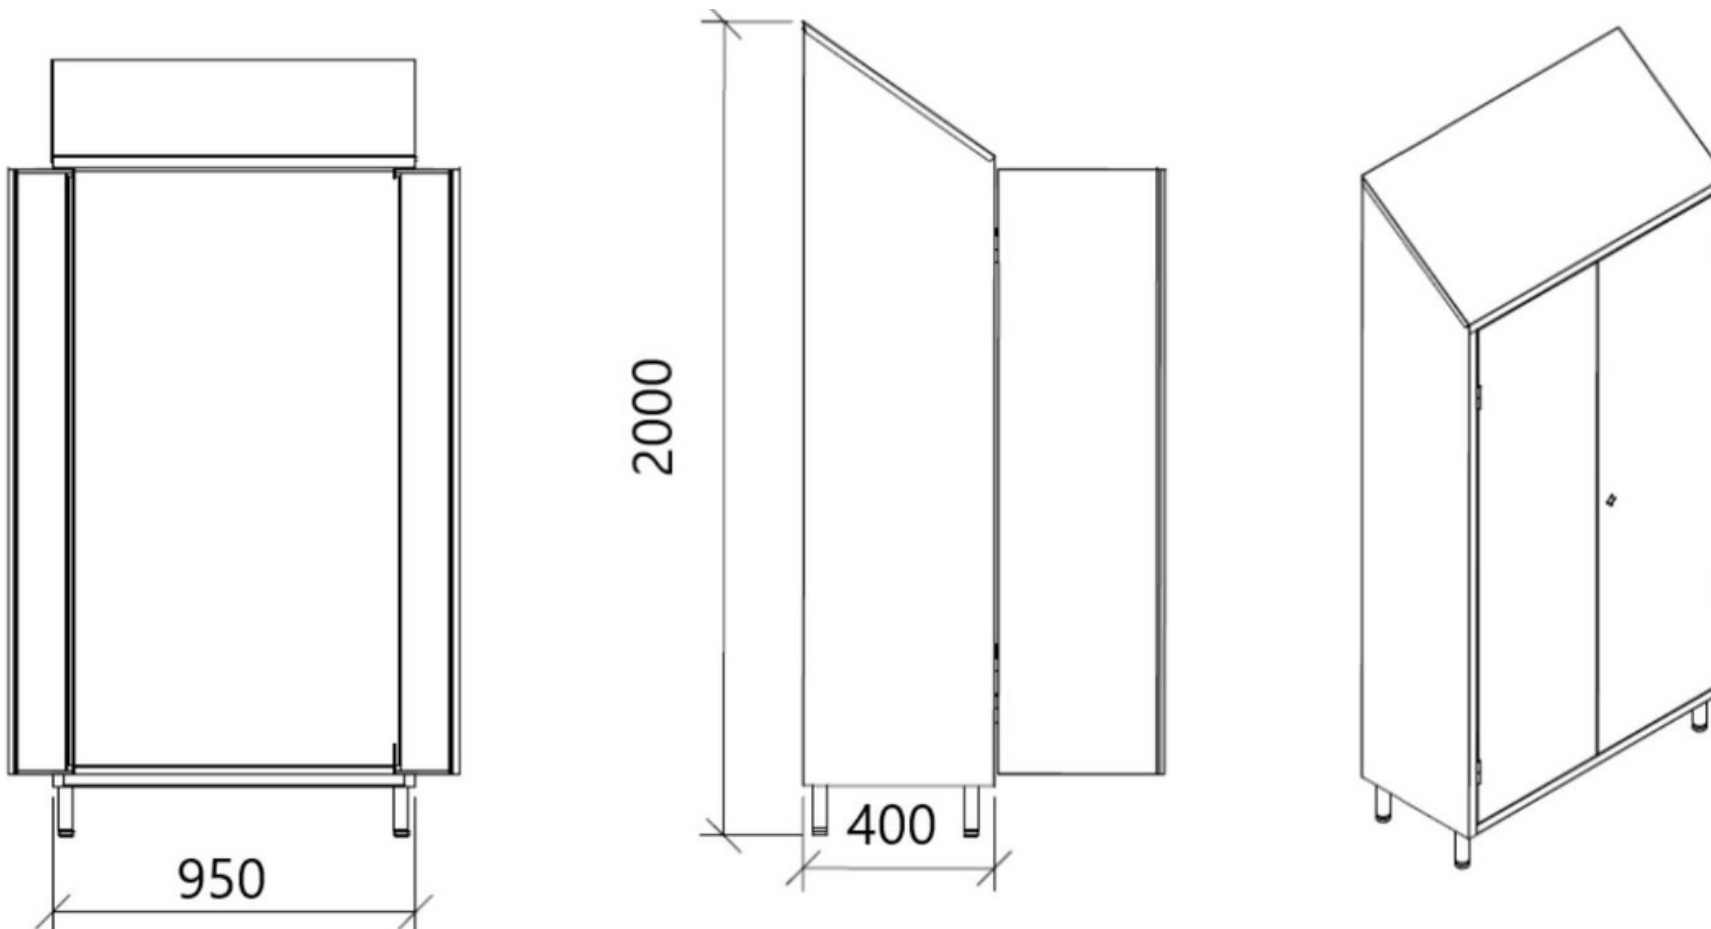

C2016 - 2 Doors Storage Locker

- Stainless steel AISI 304 or AISI 441
- 2 Doors with ventilation slits
- T-Handle and key lock
- Empty inside

- Custom options include: racks, shelves or hangers
- Adjustable feet $\varnothing 38\text{mm} \times 150\text{H}$
- Dimension mm 950 x 400 x 1.800/2.000H