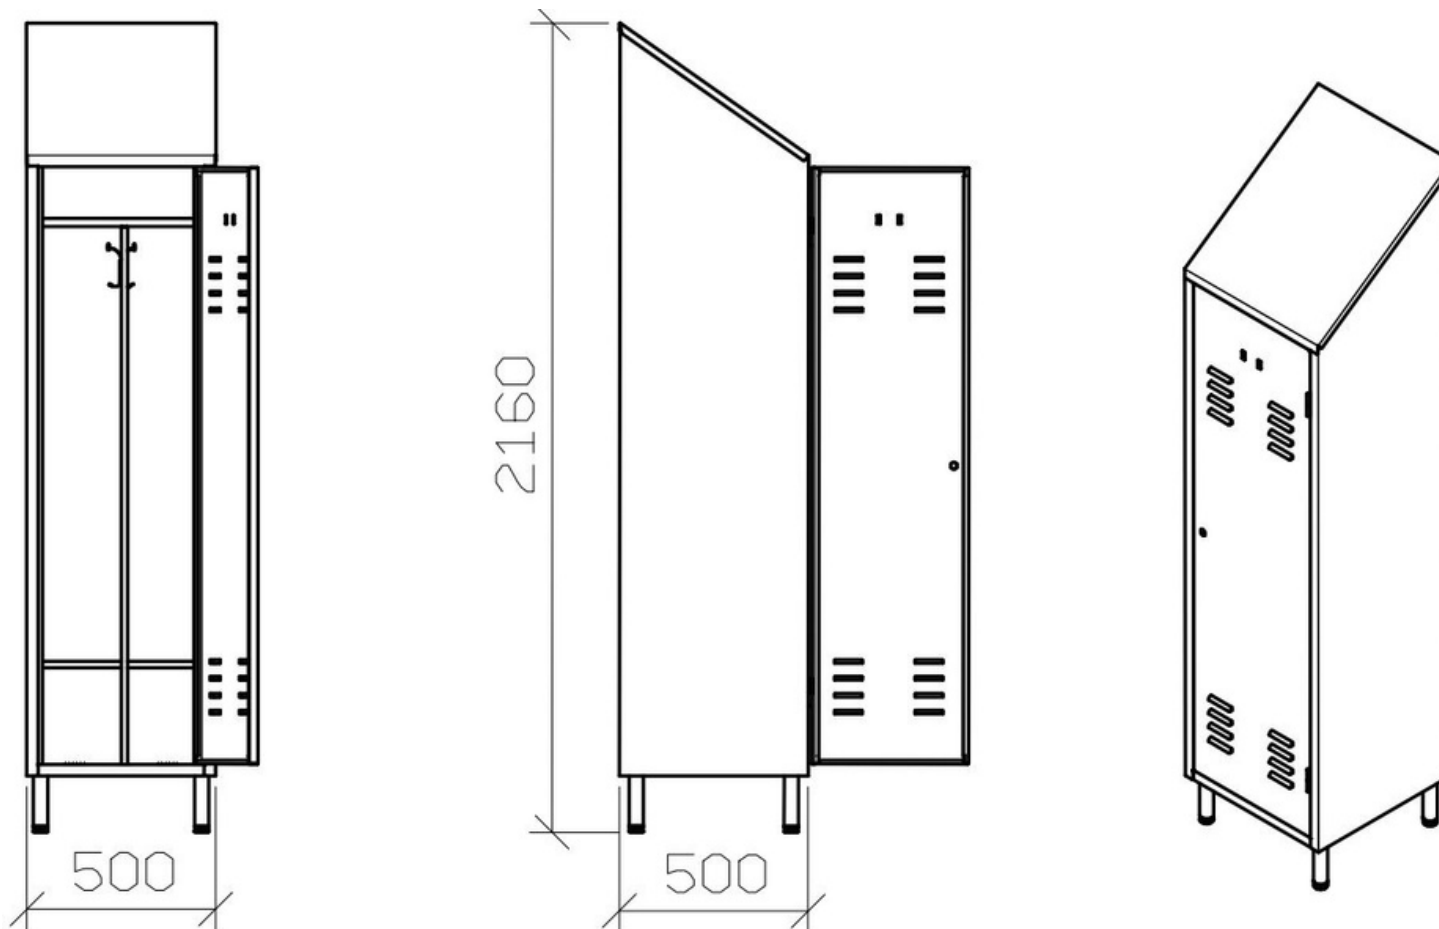

X1001- Single Changing Room Locker

- Stainless steel AISI 304 or AISI 441
- 1 Door with ventilation slits and nametag holder
- Key lock or padlockable knob
- Internal dirty/clean clothes partition
- 1 internal clothes hook per compartment
- Top and bottom shelves
- Adjustable feet $\varnothing 38\text{mm} \times 150\text{H}$
- Dimension mm 500 x 500 x 1.800/2.150H