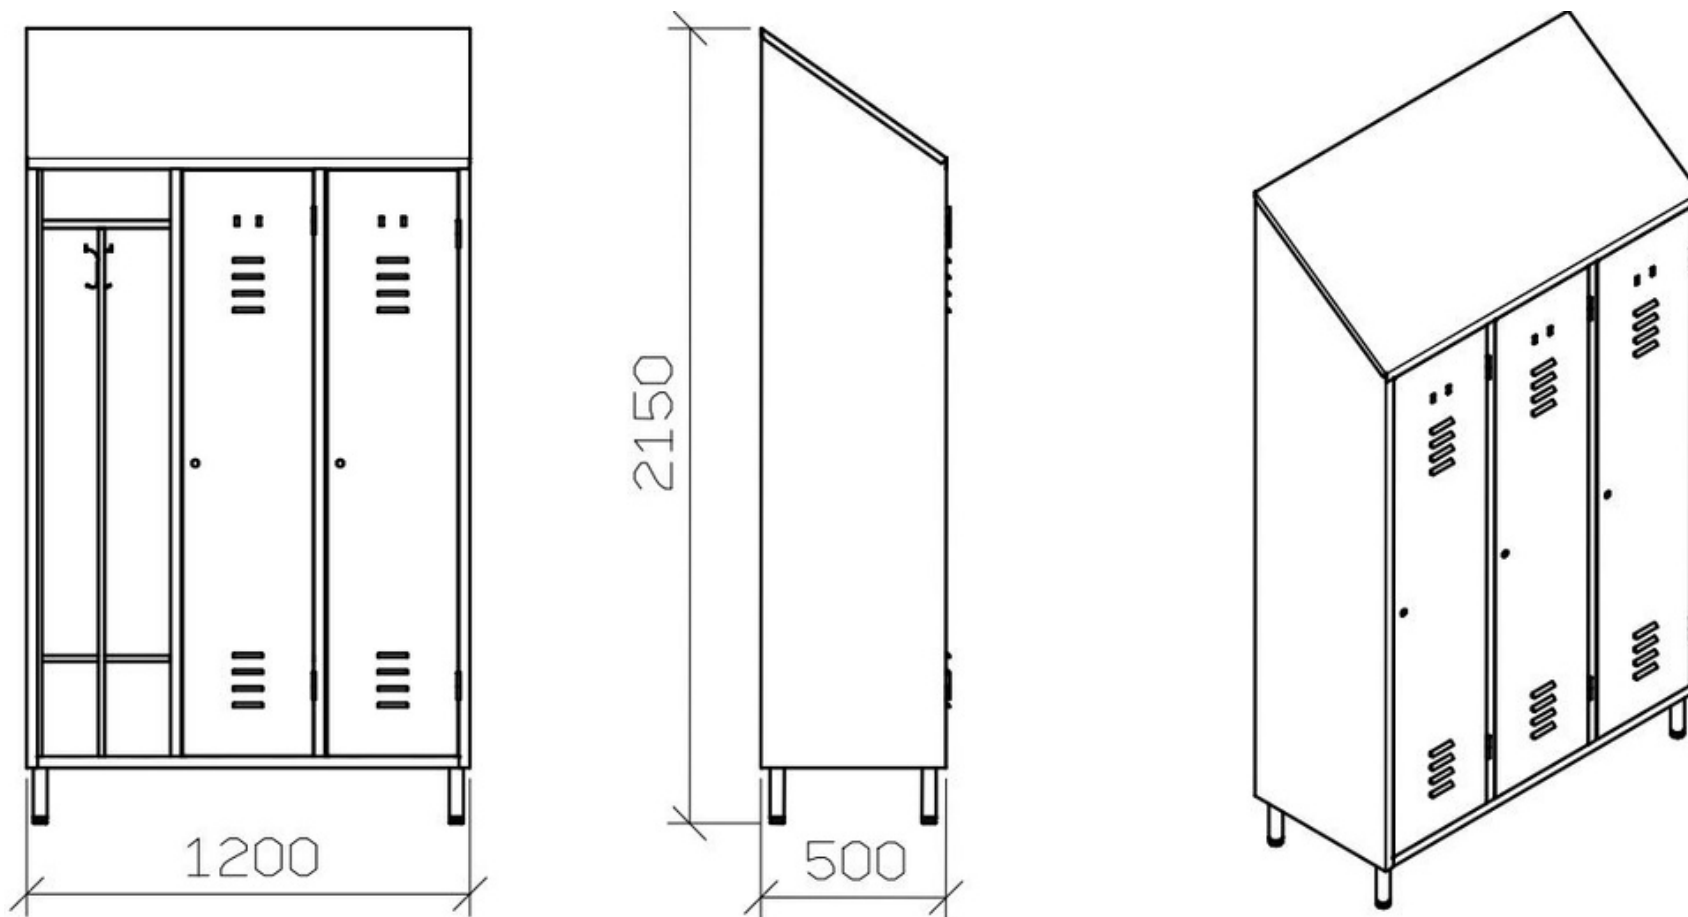

X1014- Triple Changing Room Locker

- Stainless steel AISI 304 or AISI 441
- 3 Doors with ventilation slits and nametag holder
- Key lock or padlockable knob
- Internal dirty/clean clothes partition

- 1 internal clothes hook per compartment
- Top and bottom shelves
- Adjustable feet $\varnothing 38\text{mm} \times 150\text{H}$
- Dimension mm 1.200 x 500 x 1.800/2.150H