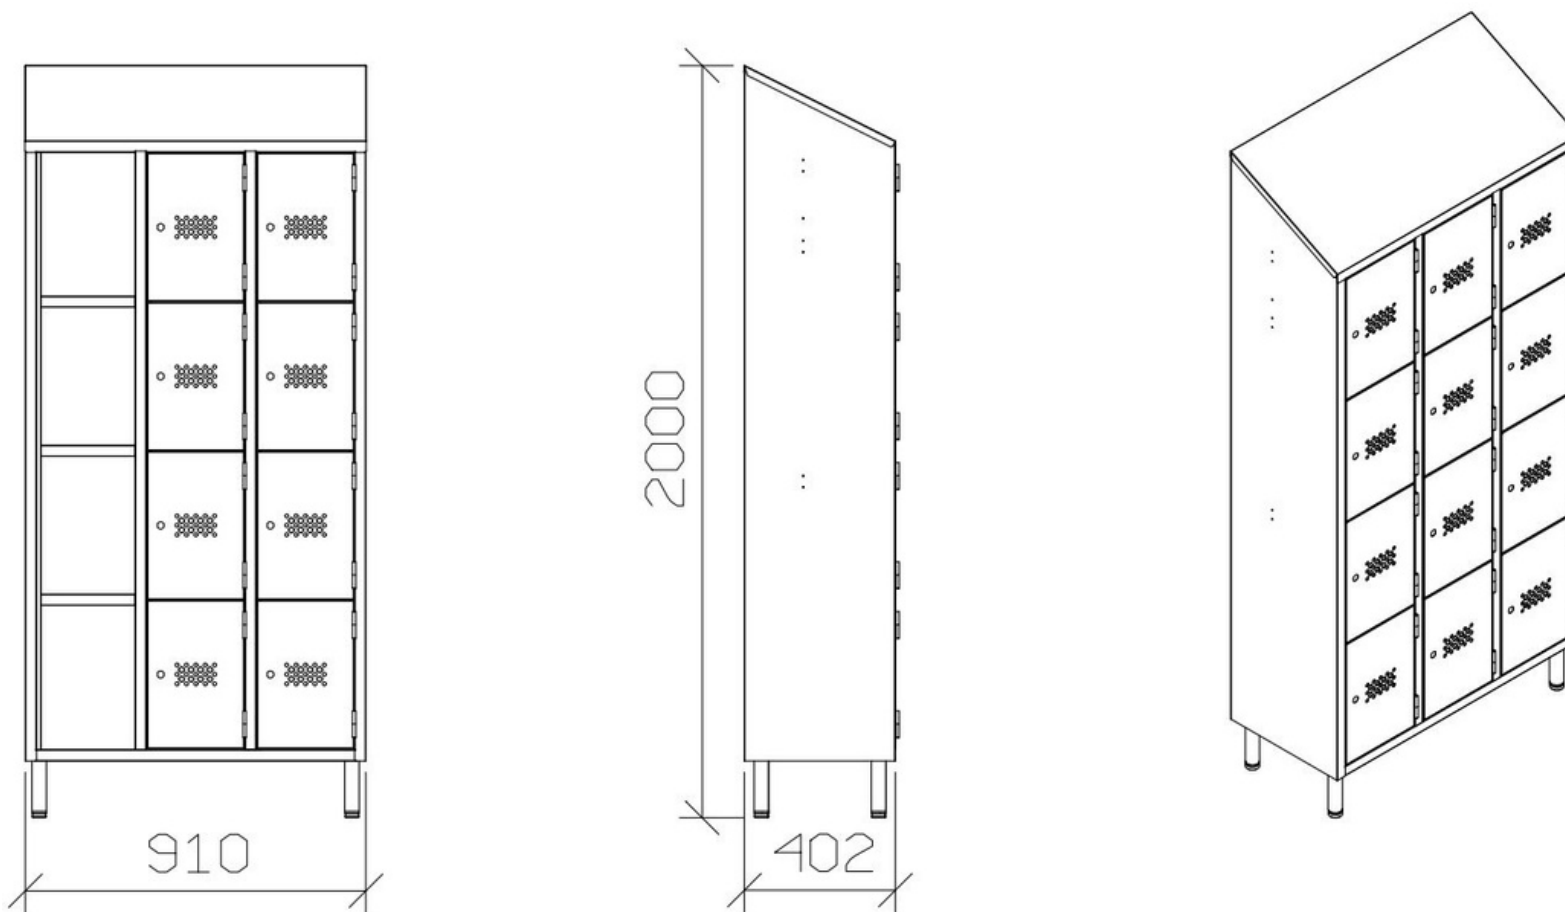

X1E3-12 - 4 Tiers Changing Room Locker - 12 Doors

- Stainless steel AISI 304 or AISI 441
- 4 tiers / 12 doors with ventilation holes and nametag holder

- Key lock or padlockable knob
- Adjustable feet $\varnothing 38\text{mm} \times 150\text{H}$
- Dimension mm 910 x 400 x 1.800/2.000H