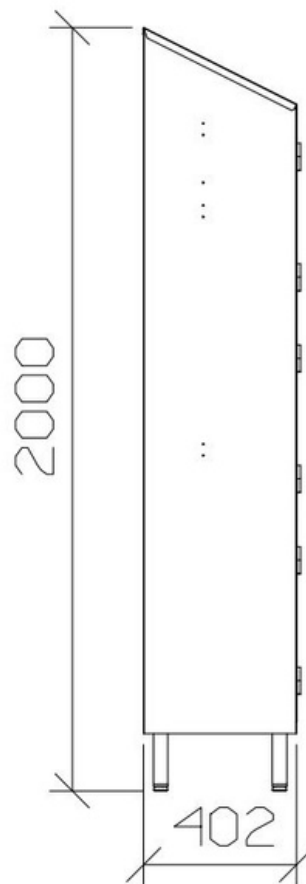

X1E3-9 - 3 Tiers Changing Room Locker - 9 Doors

- Stainless steel AISI 304 or AISI 441
- 3 tiers / 9 doors with ventilation holes and nametag holder

- Key lock or padlockable knob
- Adjustable feet $\varnothing 38\text{mm} \times 150\text{H}$
- Dimension mm 910 x 400 x 1.800/2.000H