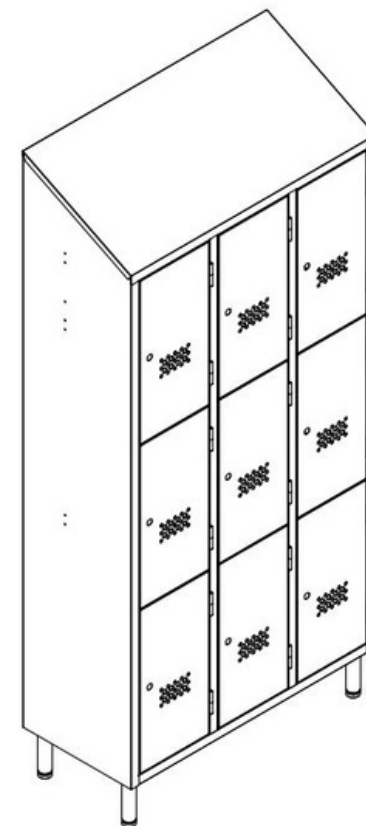

X1E3-9 - 3 Tiers Changing Room Locker - 9 Doors

- Stainless steel AISI 304 or AISI 441
- 3 tiers / 9 doors with ventilation holes and nametag holder

- Key lock or padlockable knob
- Adjustable feet $\varnothing 38\text{mm} \times 150\text{H}$
- Dimension mm 910 x 400 x 1.800/2.000H