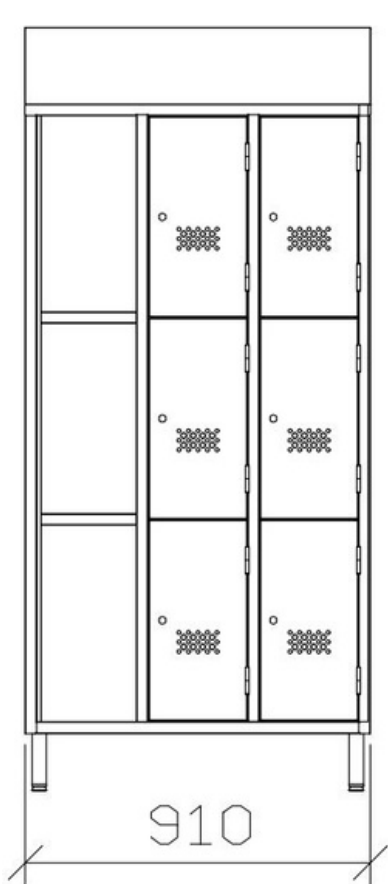

X1E3-9 - 3 Tiers Changing Room Locker - 9 Doors

- Stainless steel AISI 304 or AISI 441
- 3 tiers / 9 doors with ventilation holes and nametag holder

- Key lock or padlockable knob
- Adjustable feet $\varnothing 38\text{mm} \times 150\text{H}$
- Dimension mm 910 x 400 x 1.800/2.000H