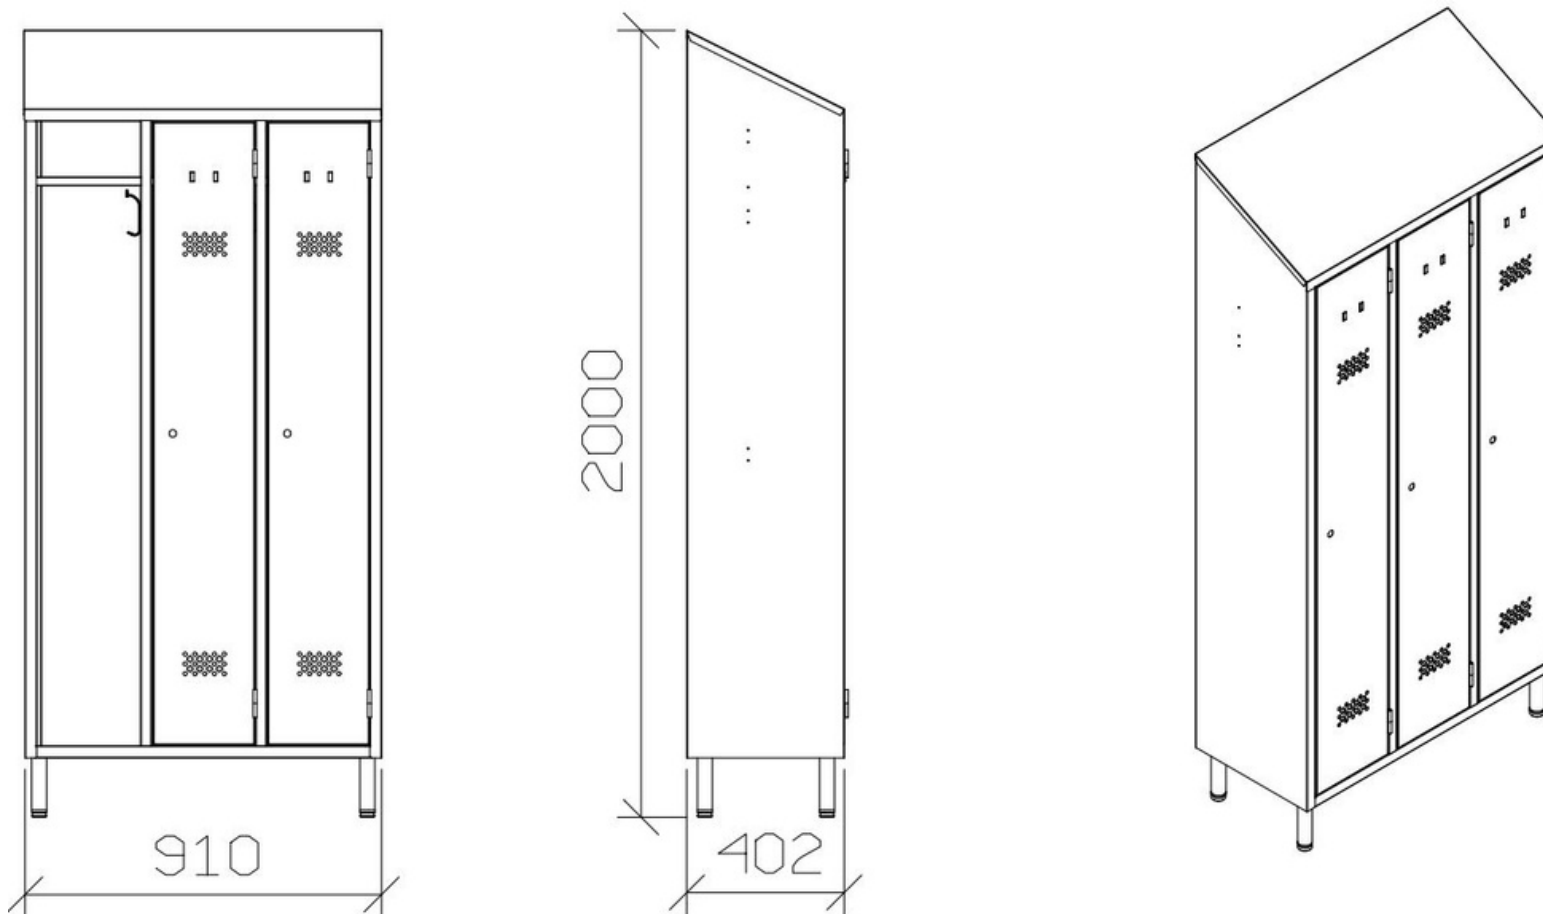

X1E3 - Triple Changing Room Locker

- Stainless steel AISI 304 or AISI 441
- 3 Doors with ventilation holes and nametag holder
- Key lock or padlockable knob
- 1 internal clothes hook per compartment

- Top shelf
- Adjustable feet $\varnothing 38\text{mm} \times 150\text{H}$
- Dimension mm 910 x 400 x 1.800/2.000H