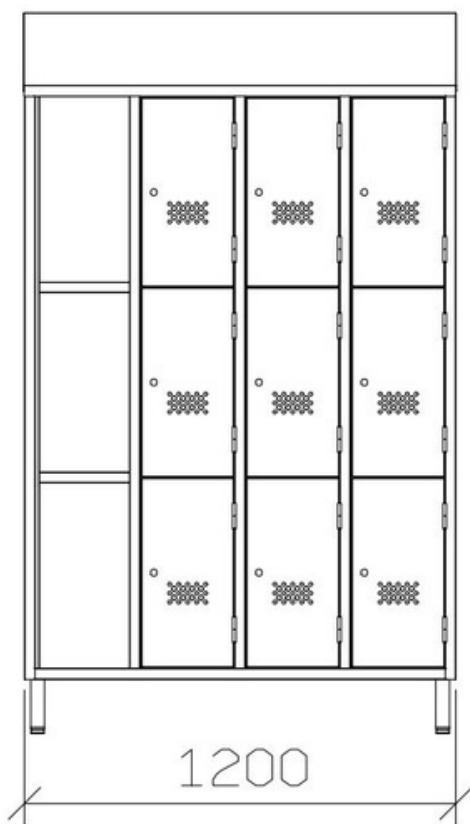

X1E4-12 - 3 Tiers Changing Room Locker - 12 Doors

- Stainless steel AISI 304 or AISI 441
- 3 tiers / 12 doors with ventilation holes and nametag holder

- Key lock or padlockable knob
- Adjustable feet $\varnothing 38\text{mm} \times 150\text{H}$
- Dimension mm 1.200 x 400 x 1.800/2.000H