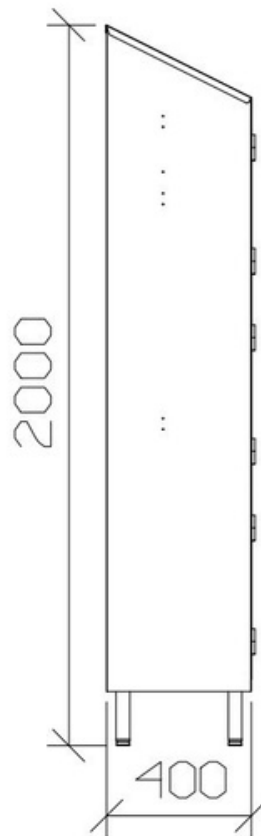

X1E4-12 - 3 Tiers Changing Room Locker - 12 Doors

- Stainless steel AISI 304 or AISI 441
- 3 tiers / 12 doors with ventilation holes and nametag holder

- Key lock or padlockable knob
- Adjustable feet $\varnothing 38\text{mm} \times 150\text{H}$
- Dimension mm 1.200 x 400 x 1.800/2.000H