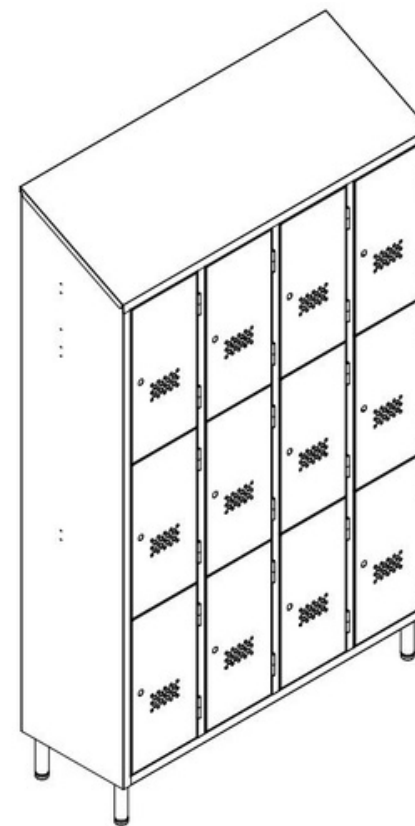

X1E4-12 - 3 Tiers Changing Room Locker - 12 Doors

- Stainless steel AISI 304 or AISI 441
- 3 tiers / 12 doors with ventilation holes and nametag holder

- Key lock or padlockable knob
- Adjustable feet $\varnothing 38\text{mm} \times 150\text{H}$
- Dimension mm 1.200 x 400 x 1.800/2.000H