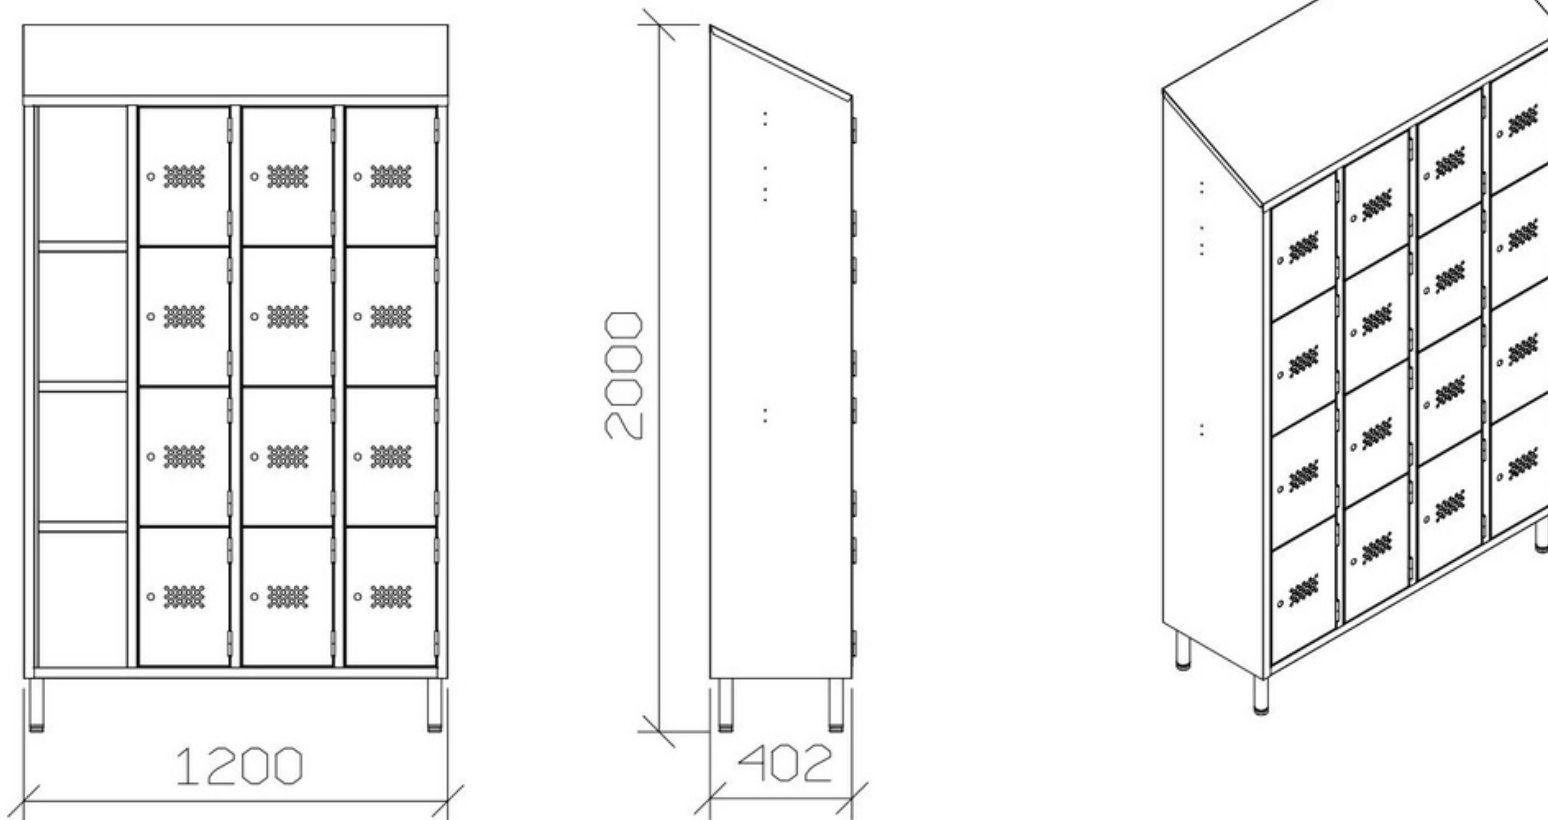

## X1E4-16 - 4 Tiers Changing Room Locker - 16 Doors

- Stainless steel AISI 304 or AISI 441
- 4 tiers / 16 doors with ventilation holes and nametag holder

- Key lock or padlockable knob
- Adjustable feet  $\varnothing 38\text{mm} \times 150\text{H}$
- Dimension mm 1.200 x 400 x 1.800/2.000H