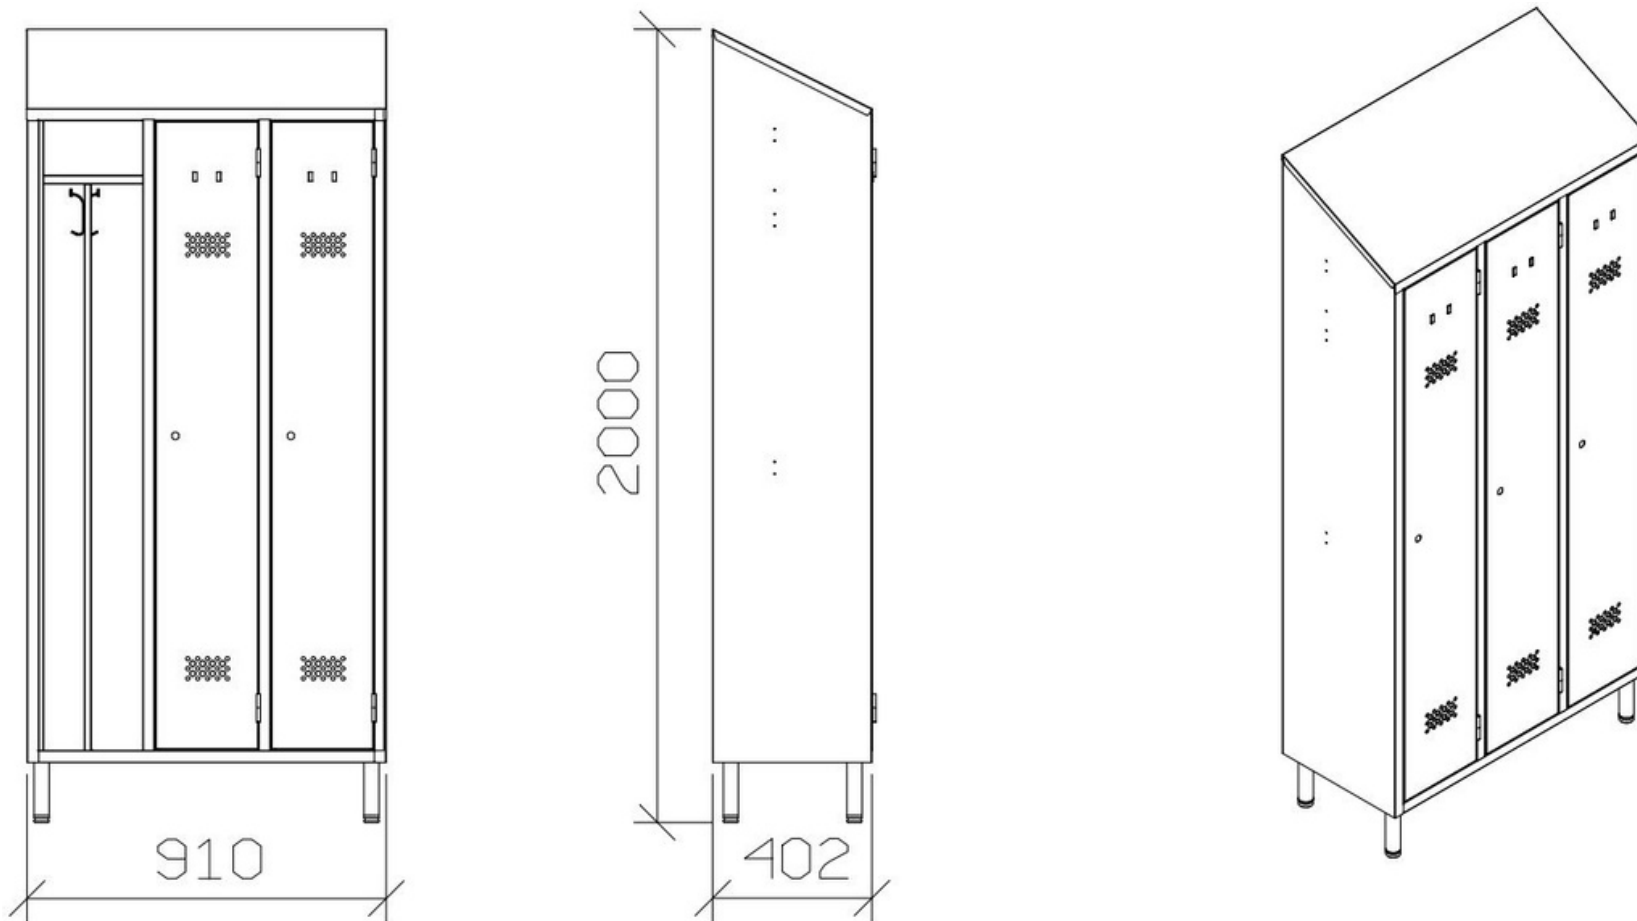

X1ED3 - Triple Changing Room Locker

- Stainless steel AISI 304 or AISI 441
- 3 Doors with ventilation holes and nametag holder
- Key lock or padlockable knob
- Internal dirty/clean clothes partition

- 1 internal clothes hook per compartment
- Top shelf
- Adjustable feet $\varnothing 38\text{mm} \times 150\text{H}$
- Dimension mm 910 x 400 x 1.800/2.000H