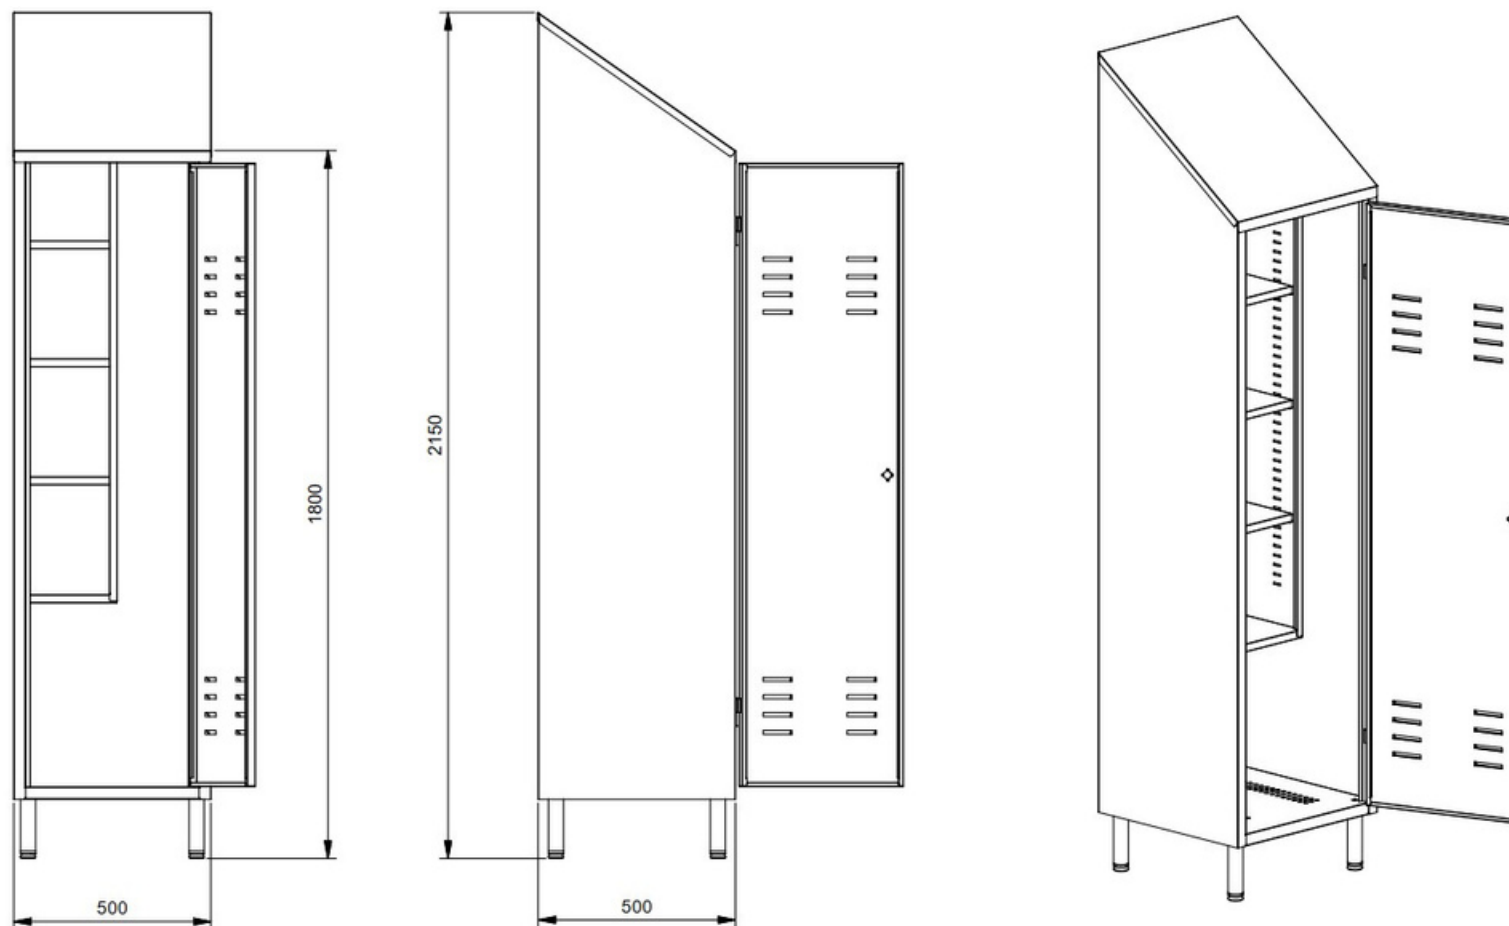

X2013- 1 Door Broom and Mop Locker

- Stainless steel AISI 304 or AISI 441
- 1 Door with ventilation slits
- T-Handle and key lock
- Left side with 4 shelves
- Right side empty for brooms and mops
- Open compartment at the bottom
- Adjustable feet $\varnothing 38\text{mm} \times 150\text{H}$
- Dimension mm 500 x 500 x 1.800/2.150H