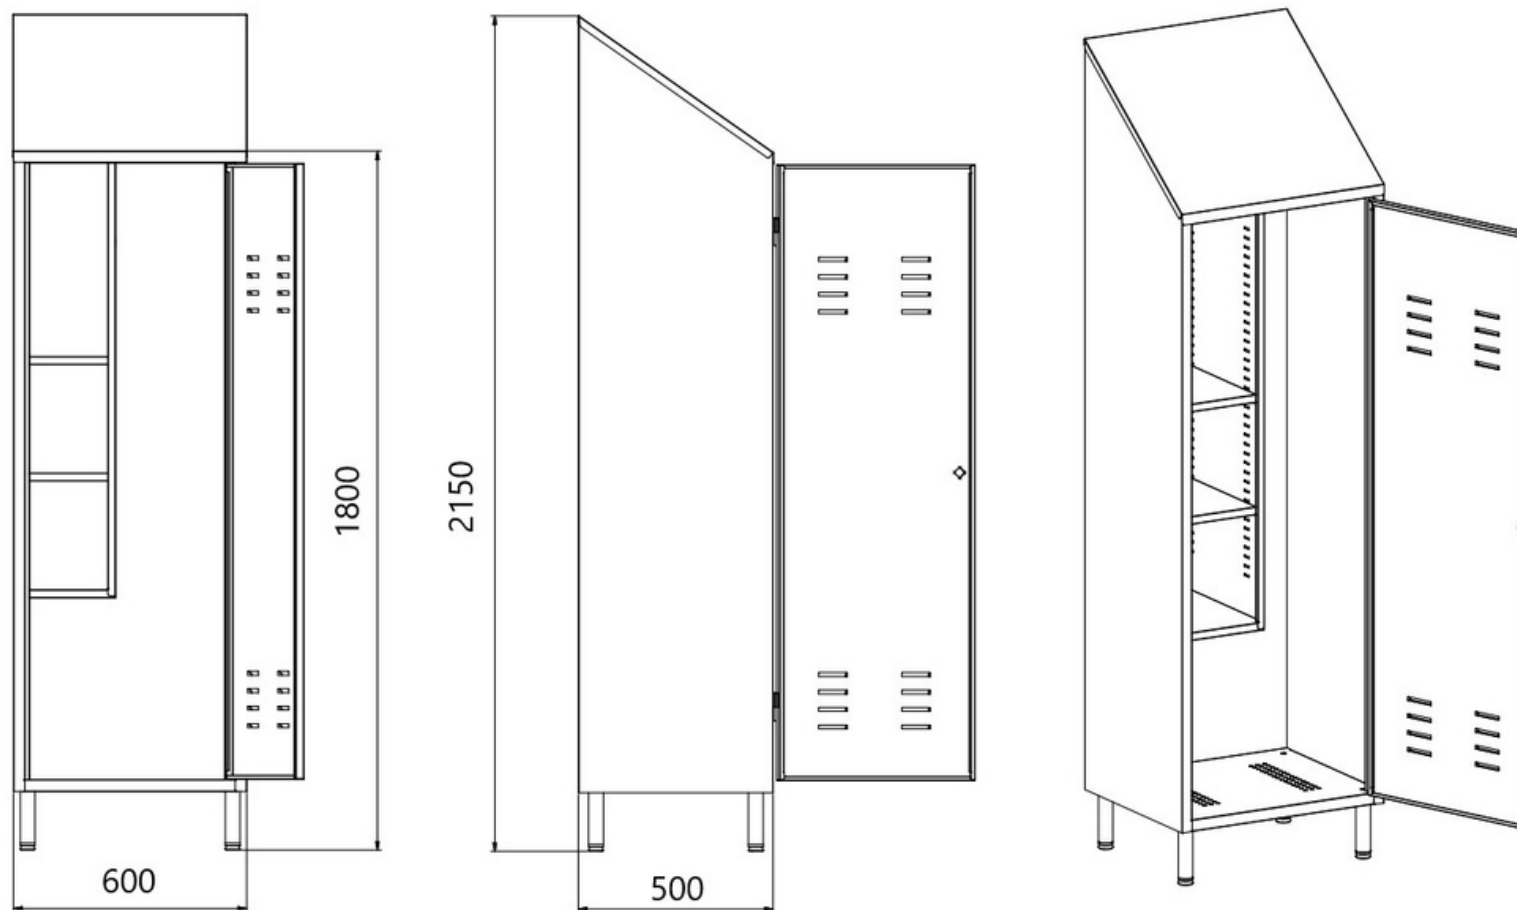

X2014- 1 Door Broom and Mop Locker

- Stainless steel AISI 304 or AISI 441
- 1 Door with ventilation slits
- T-Handle and key lock
- Left side with 3 shelves

- Right side empty for brooms and mops
- Open compartment at the bottom
- Adjustable feet $\varnothing 38\text{mm} \times 150\text{H}$
- Dimension mm 600 x 500 x 1.800/2.150H