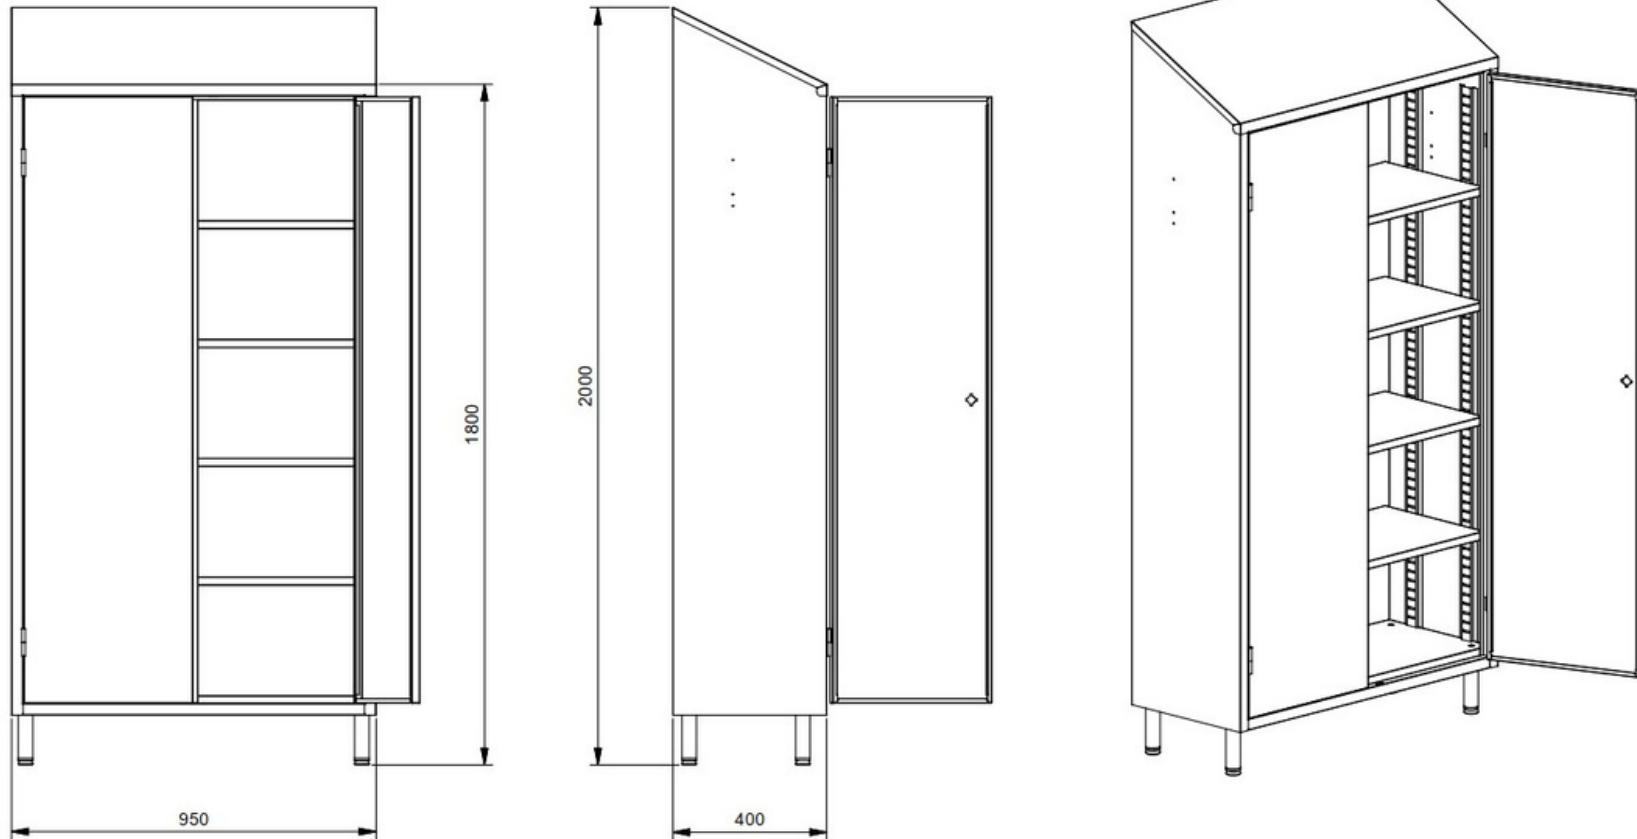

C003- 2 Doors Storage Cupboard

- Stainless steel AISI 304 or AISI 441
- 2 Doors
- T-Handle with key lock

- 4 adjustable shelves
- Adjustable feet $\varnothing 38\text{mm} \times 150\text{H}$
- Dimension mm 950 x 400 x 1.800/2.000H