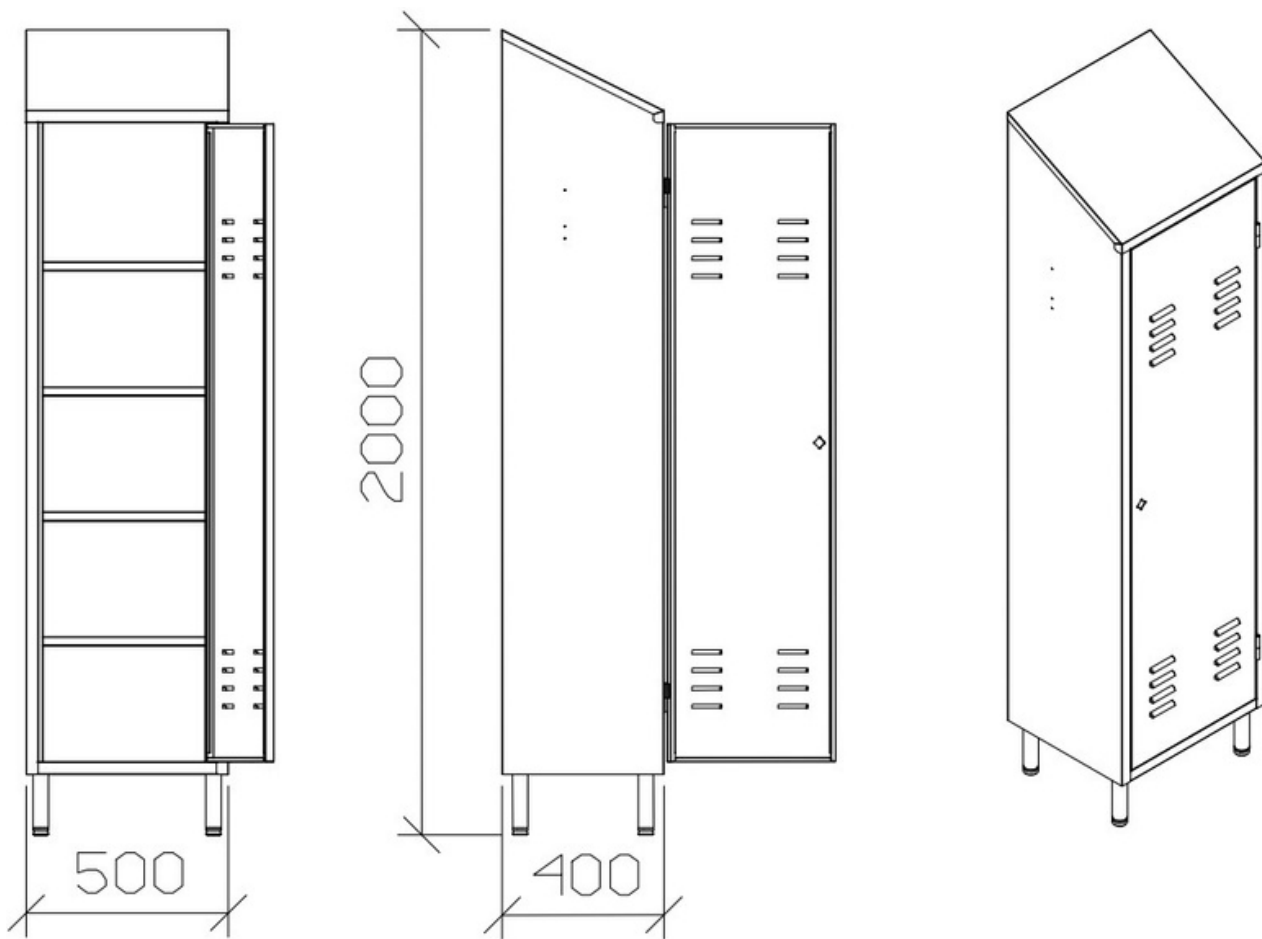

C004 - 1 Door Storage Cupboard

- Stainless steel AISI 304 or AISI 441
- 1 Door
- T-Handle and key lock

- 4 adjustable shelves
- Adjustable feet $\varnothing 38\text{mm} \times 150\text{H}$
- Dimension mm 500 x 400 x 1.800/2.150H