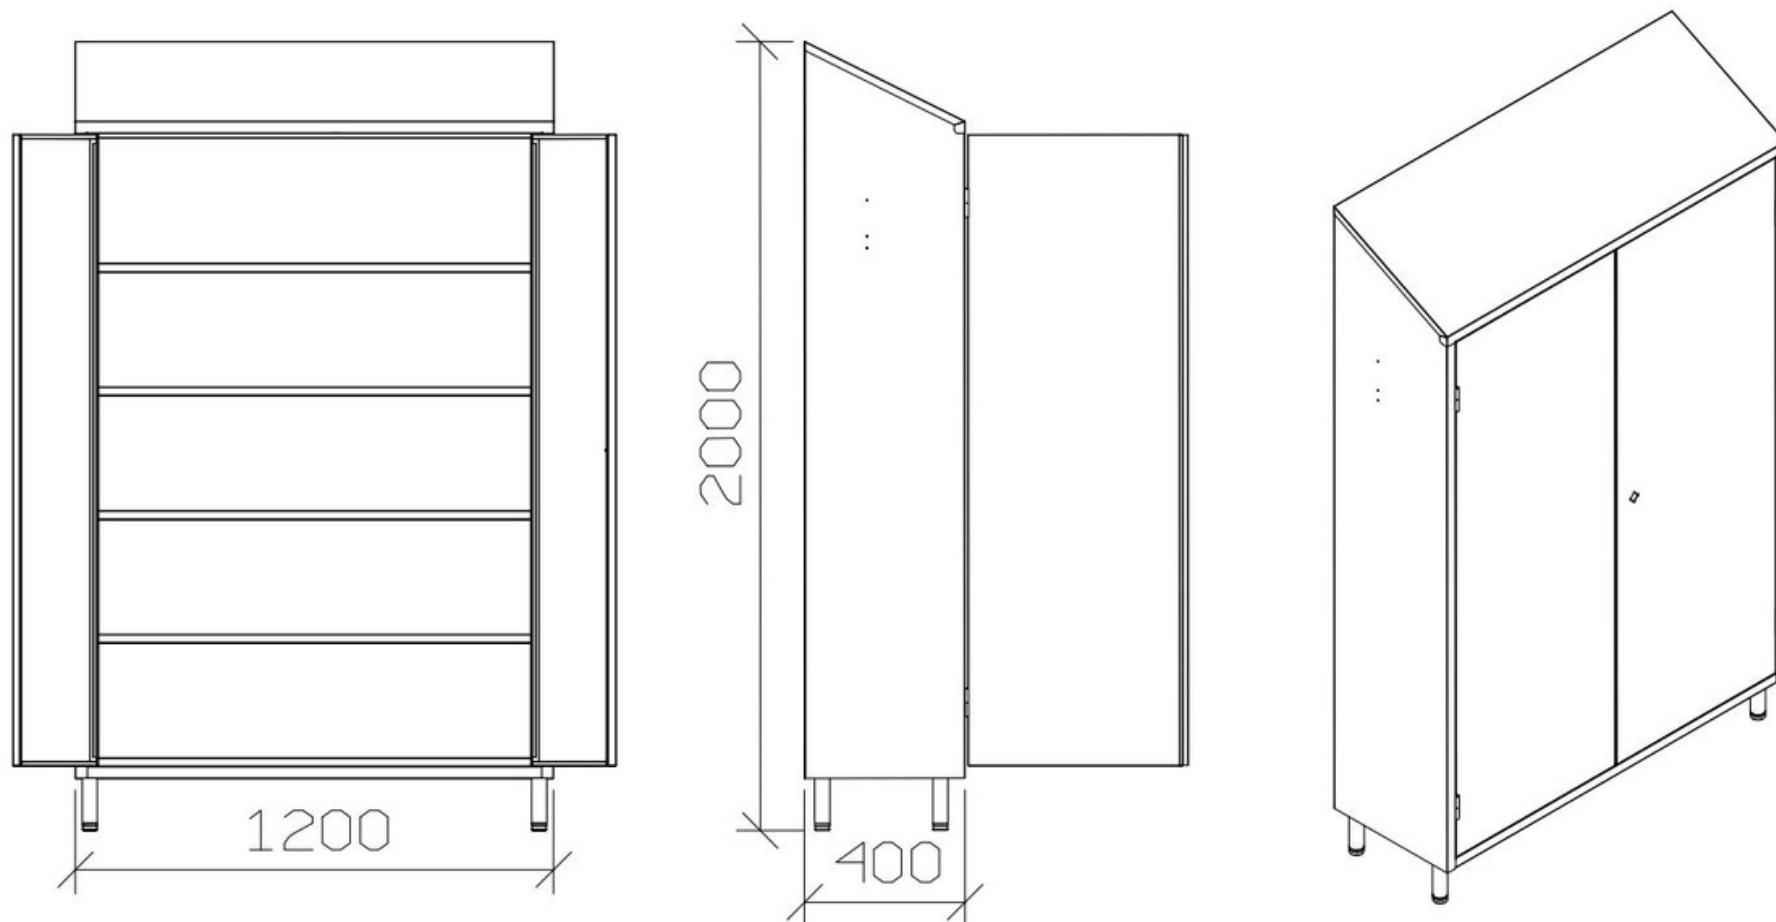

## C017- 2 Doors Storage Cupboard

- Stainless steel AISI 304 or AISI 441
- 2 Doors
- T-Handle with key lock

- 4 adjustable shelves
- Adjustable feet  $\varnothing 38\text{mm} \times 150\text{H}$
- Dimension mm 1.200 x 400 x 1.800/2.000H