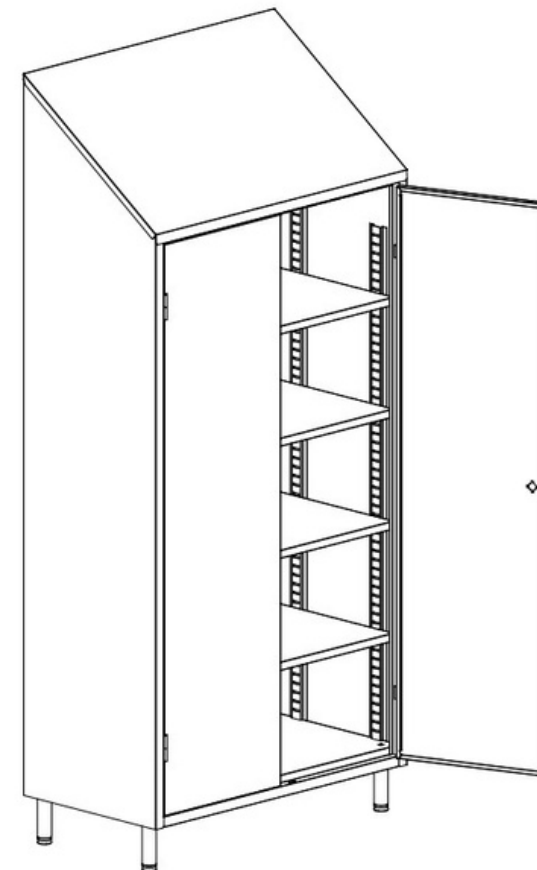

## X2003- 2 Doors Storage Cupboard

- Stainless steel AISI 304 or AISI 441
- 2 Doors
- T-Handle with key lock

- 4 adjustable shelves
- Adjustable feet  $\varnothing 38\text{mm} \times 150\text{H}$
- Dimension mm 950 x 500 x 1.800/2.150H