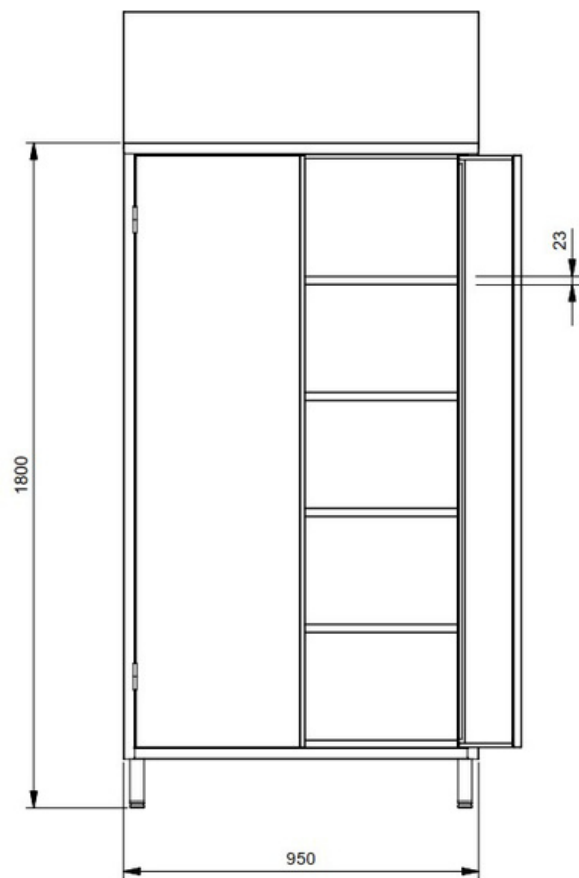

## X2003- 2 Doors Storage Cupboard

- Stainless steel AISI 304 or AISI 441
- 2 Doors
- T-Handle with key lock

- 4 adjustable shelves
- Adjustable feet  $\varnothing 38\text{mm} \times 150\text{H}$
- Dimension mm 950 x 500 x 1.800/2.150H