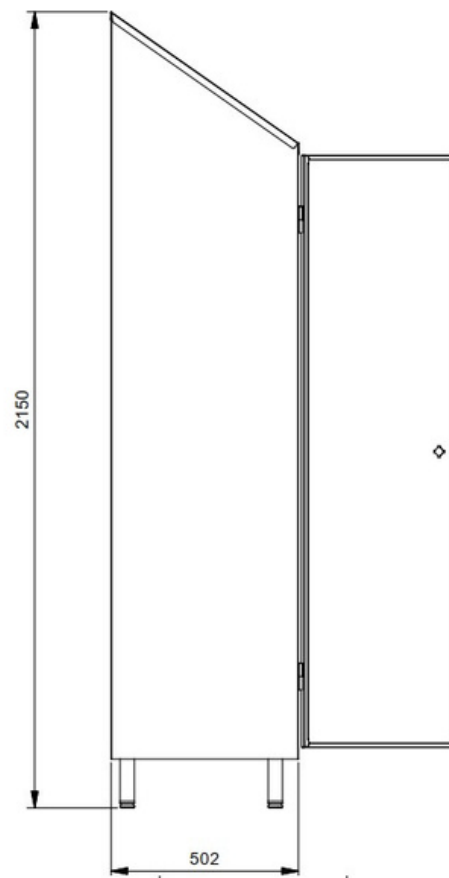

## X2003- 2 Doors Storage Cupboard

- Stainless steel AISI 304 or AISI 441
- 2 Doors
- T-Handle with key lock

- 4 adjustable shelves
- Adjustable feet  $\varnothing 38\text{mm} \times 150\text{H}$
- Dimension mm 950 x 500 x 1.800/2.150H