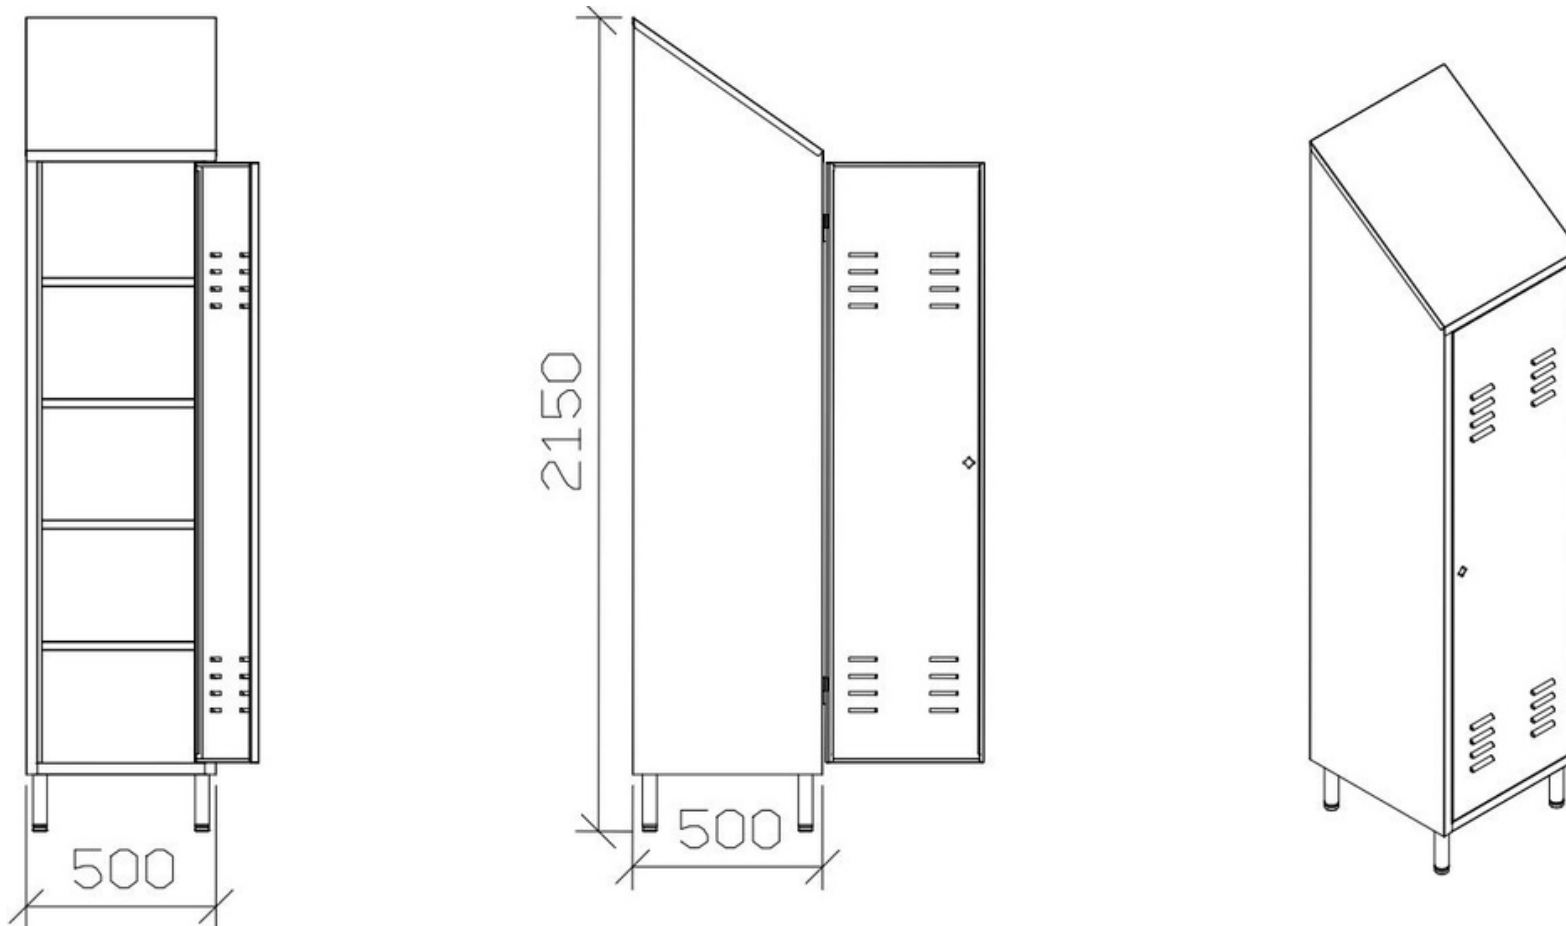

## X2004 - 1 Door Storage Cupboard

- Stainless steel AISI 304 or AISI 441
- 1 Door
- T-Handle and key lock

- 4 adjustable shelves
- Adjustable feet  $\varnothing 38\text{mm} \times 150\text{H}$
- Dimension mm 500 x 500 x 1.800/2.150H