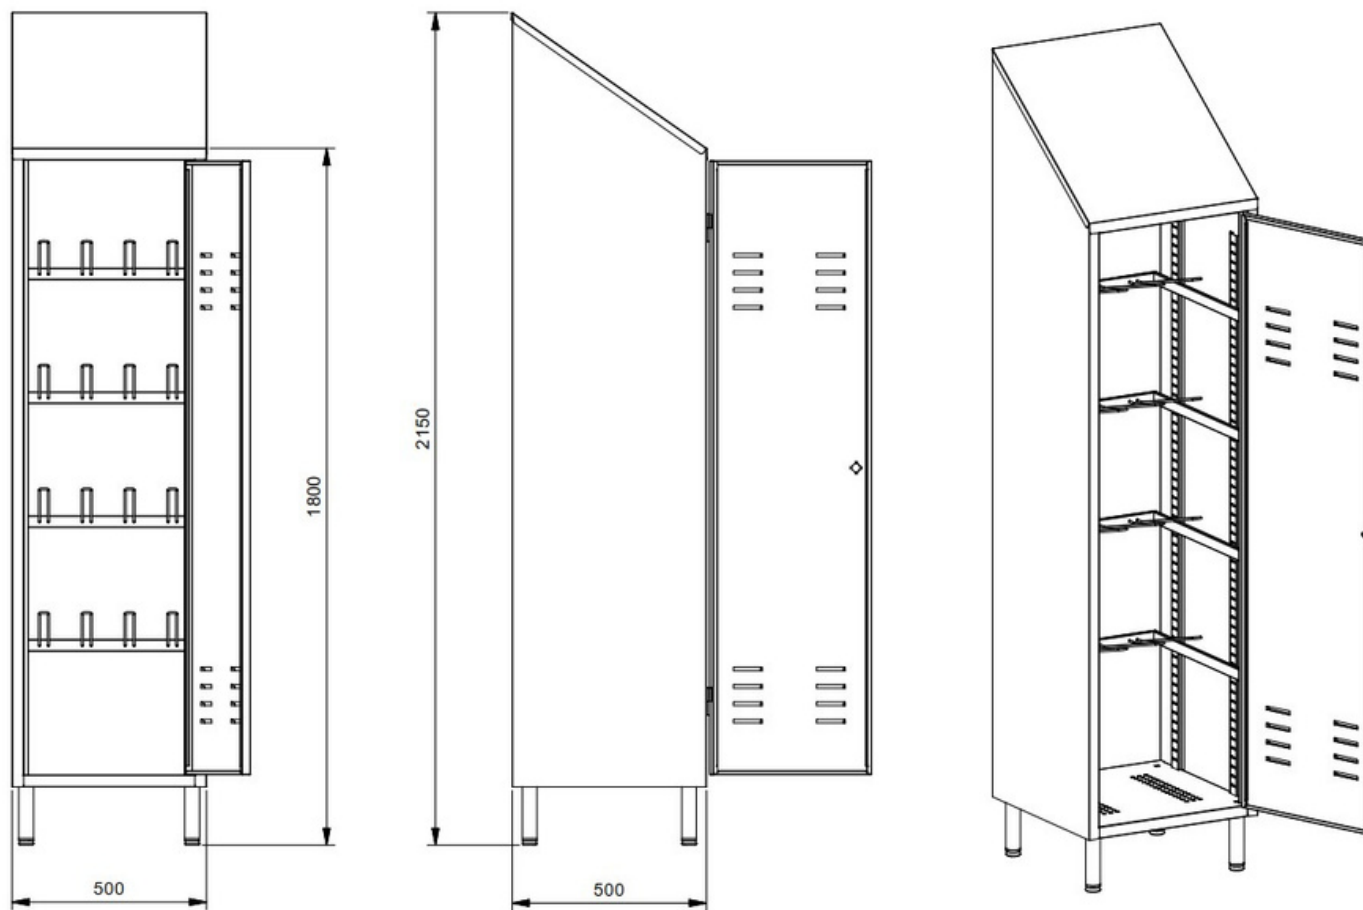

X2025 - 1 Door Boot Storage Cupboard

- Stainless steel AISI 304 or AISI 441
- 1 Door
- T-Handle with key lock

- 4 racks for storing boots (16 boots)
- Adjustable feet $\varnothing 38\text{mm} \times 150\text{H}$
- Dimension mm 500 x 500 x 1.800/2.150H