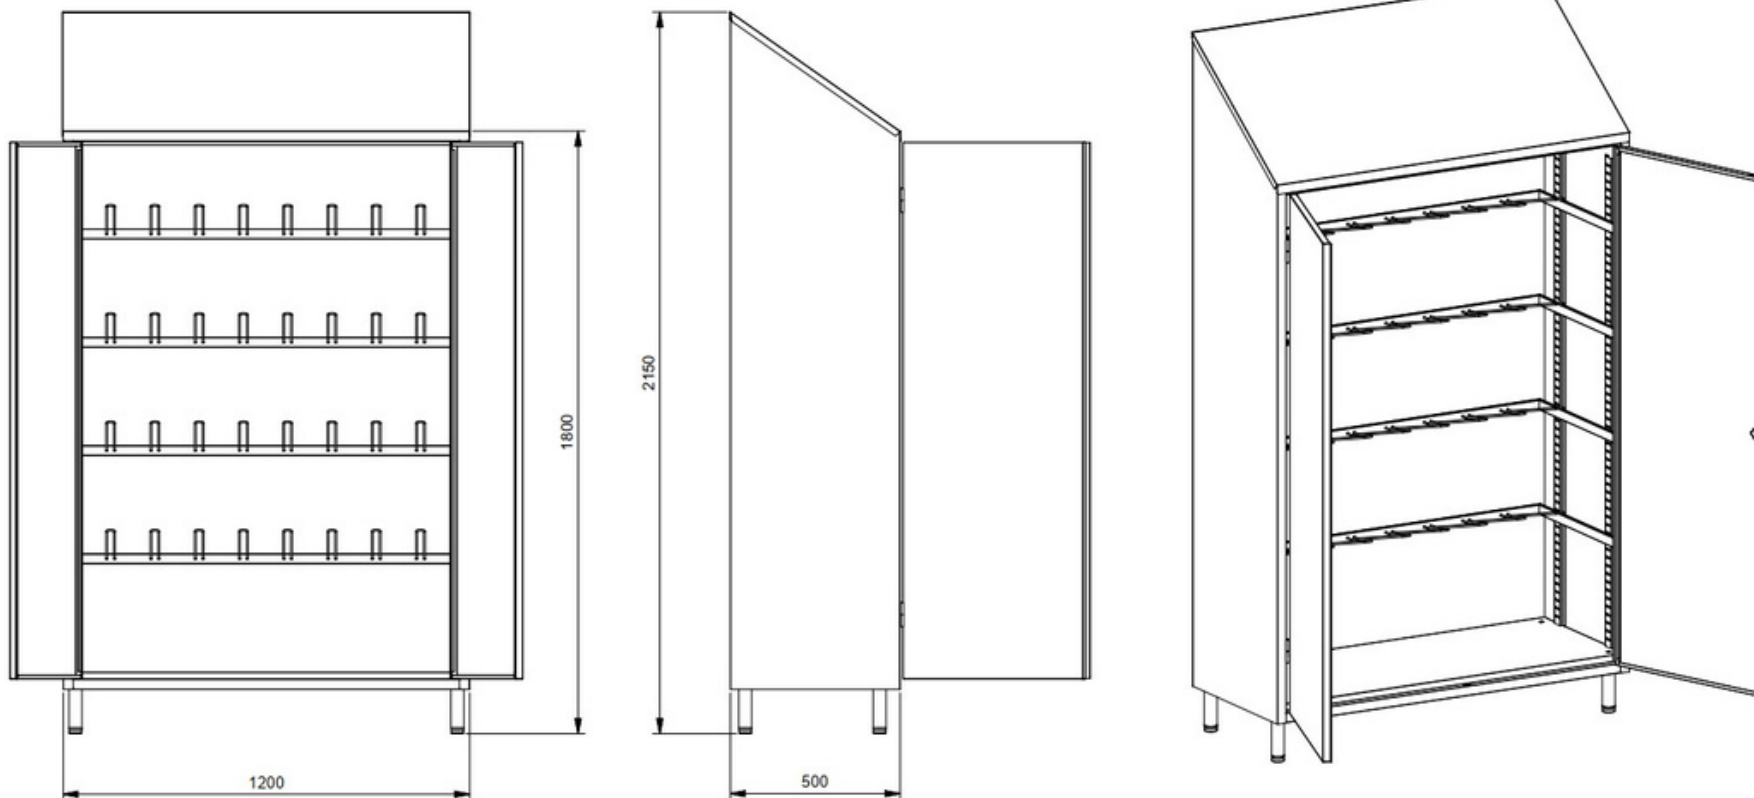

X2027 - 2 Doors Boot Storage Cupboard

- Stainless steel AISI 304 or AISI 441
- 2 Doors
- T-Handle with key lock

- 4 racks for storing boots (32 boots)
- Adjustable feet $\varnothing 38\text{mm} \times 150\text{H}$
- Dimension mm 1.200 x 500 x 1.800/2.150H