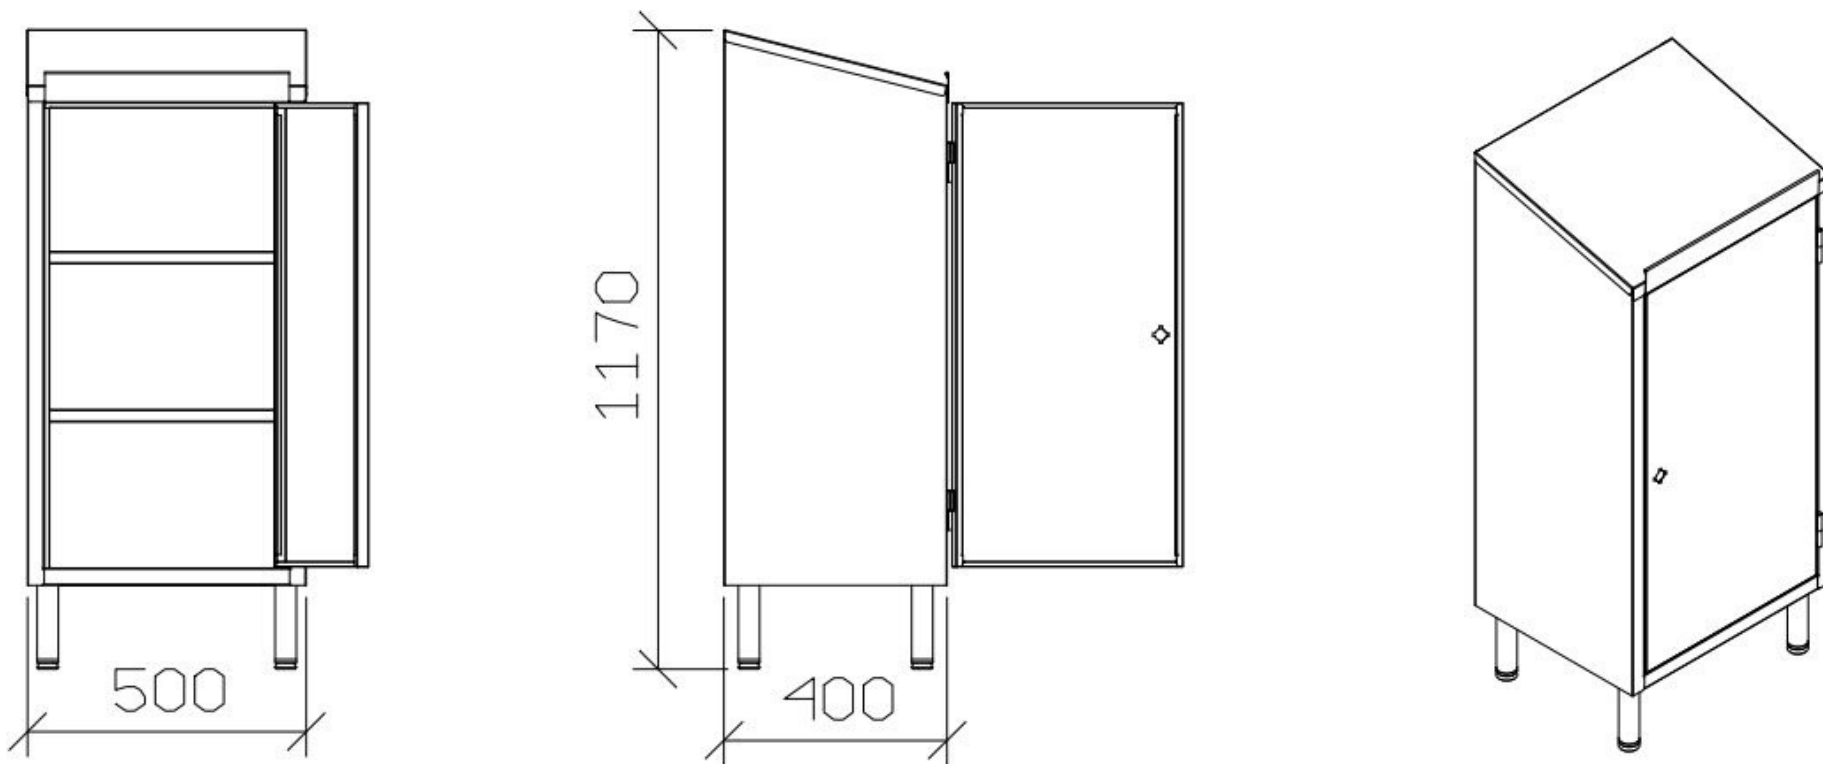

## X4006 - 1 Door Standing Desk

- Stainless steel AISI 304 or AISI 441
- Inclined writing top with raised front edge
- 1 Door with key lock

- 2 adjustable shelves
- Adjustable feet  $\varnothing 38\text{mm} \times 150\text{H}$
- Dimension mm 500 x 400 x 1.030 / 1.170H