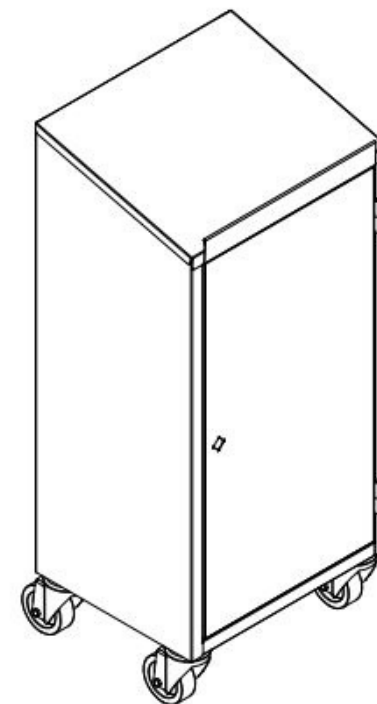

X4040 - 1 Door Standing Desk - Castors

- Stainless steel AISI 304 or AISI 441
- Inclined writing top with raised front edge
- 1 Door with key lock

- 2 adjustable shelves
- 4 stainless steel swivel castors $\varnothing 100\text{mm}$
- Dimension mm 500 x 400 x 1.030 / 1.170H