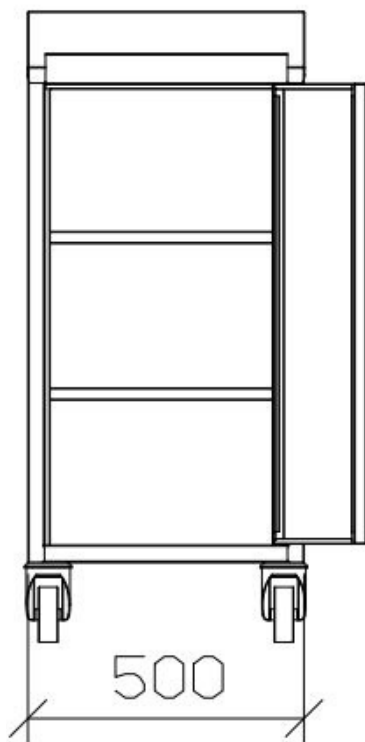

X4040 - 1 Door Standing Desk - Castors

- Stainless steel AISI 304 or AISI 441
- Inclined writing top with raised front edge
- 1 Door with key lock

- 2 adjustable shelves
- 4 stainless steel swivel castors $\varnothing 100\text{mm}$
- Dimension mm 500 x 400 x 1.030 / 1.170H