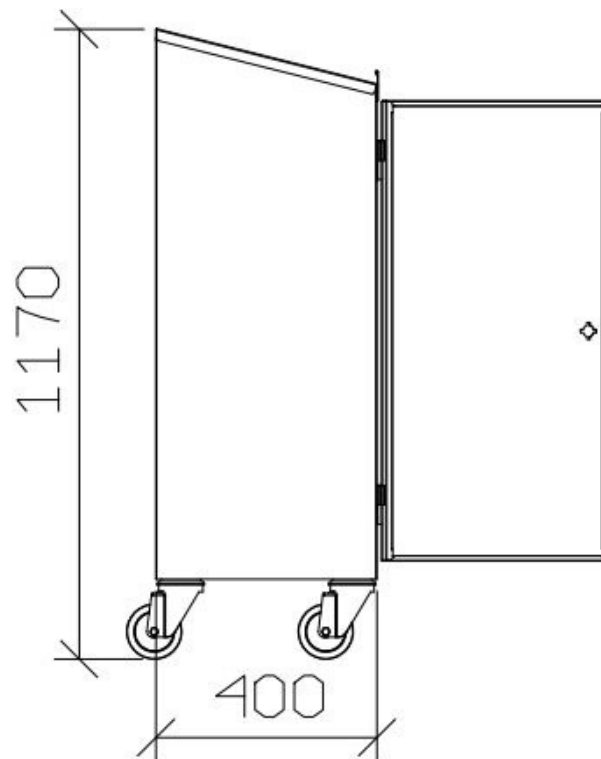

X4040 - 1 Door Standing Desk - Castors

- Stainless steel AISI 304 or AISI 441
- Inclined writing top with raised front edge
- 1 Door with key lock

- 2 adjustable shelves
- 4 stainless steel swivel castors $\varnothing 100\text{mm}$
- Dimension mm 500 x 400 x 1.030 / 1.170H