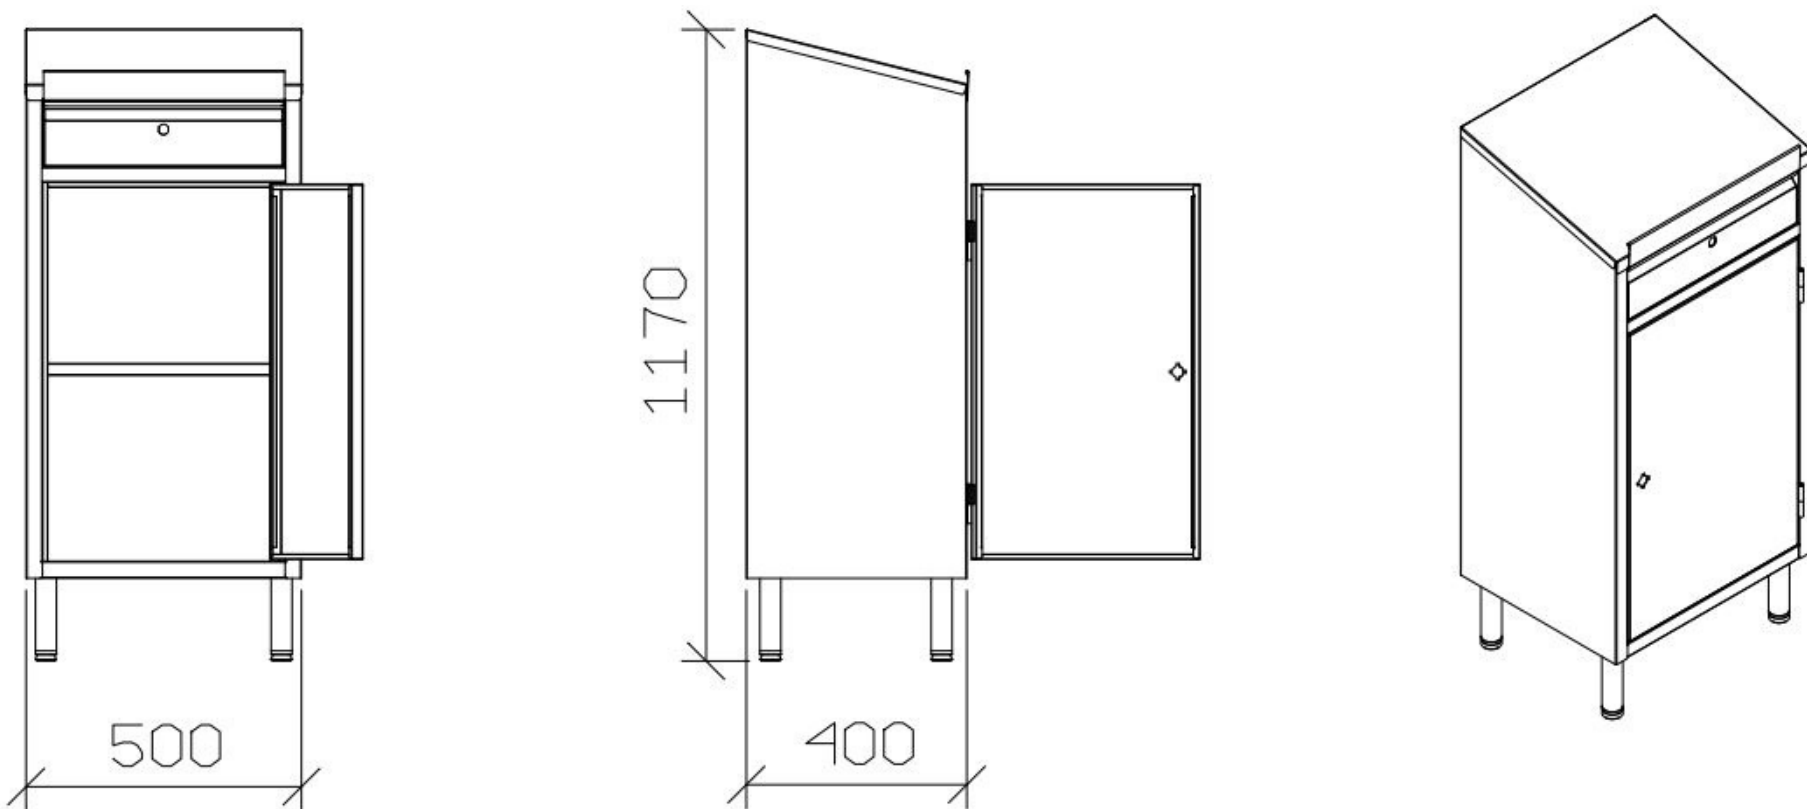

X40650 - 1 Door Standing Desk - 1 Drawer

- Stainless steel AISI 304 or AISI 441
- Inclined writing top with raised front edge
- 1 Door and drawer with key lock

- 1 adjustable shelf
- Adjustable feet $\varnothing 38\text{mm} \times 150\text{H}$
- Dimension mm 500 x 400 x 1.030 / 1.170H