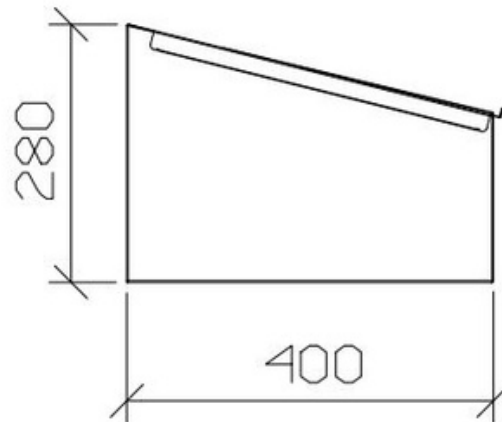

X4101 - Wall Mounted Writing Desk

- Stainless steel AISI 304 or AISI 441
- Inclined writing top with raised front edge
- Opening lid
- Wall mounted
- Dimension mm 500 x 400 x 185 / 280H