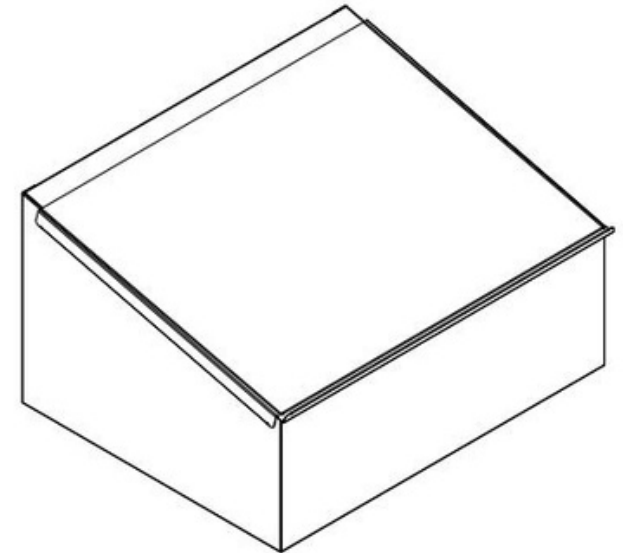

X4101 - Wall Mounted Writing Desk

- Stainless steel AISI 304 or AISI 441
- Inclined writing top with raised front edge
- Opening lid
- Wall mounted
- Dimension mm 500 x 400 x 185 / 280H