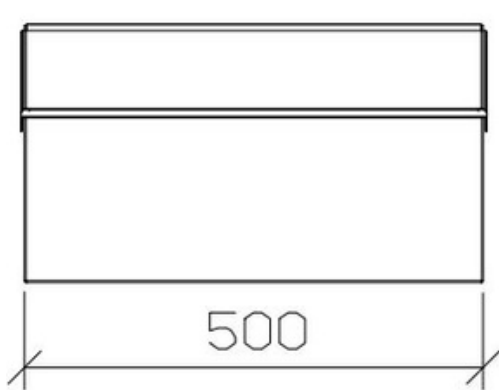

X4101 - Wall Mounted Writing Desk

- Stainless steel AISI 304 or AISI 441
- Inclined writing top with raised front edge
- Opening lid
- Wall mounted
- Dimension mm 500 x 400 x 185 / 280H