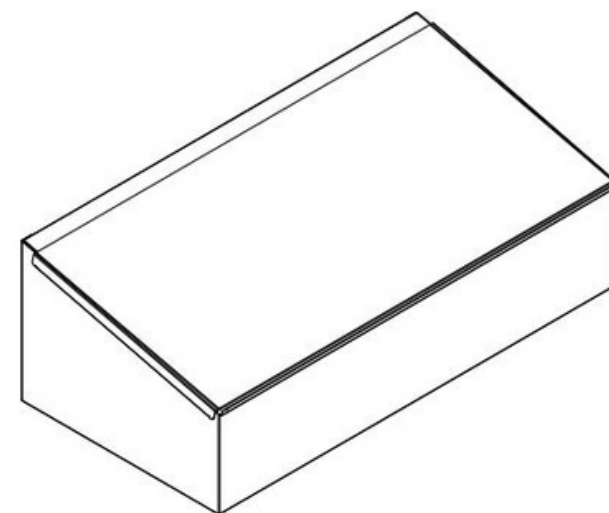

X4102 - Wall Mounted Writing Desk

- Stainless steel AISI 304 or AISI 441
- Inclined writing top with raised front edge
- Opening lid

- Wall mounted
- Dimension mm 800 x 400 x 185 / 280H