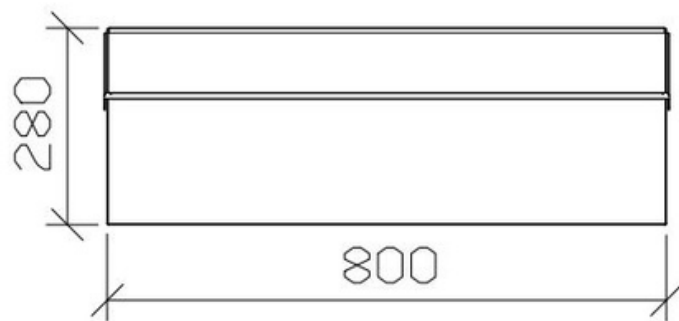

X4102 - Wall Mounted Writing Desk

- Stainless steel AISI 304 or AISI 441
- Inclined writing top with raised front edge
- Opening lid

- Wall mounted
- Dimension mm 800 x 400 x 185 / 280H