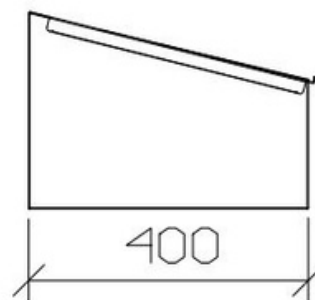

X4102 - Wall Mounted Writing Desk

- Stainless steel AISI 304 or AISI 441
- Inclined writing top with raised front edge
- Opening lid

- Wall mounted
- Dimension mm 800 x 400 x 185 / 280H