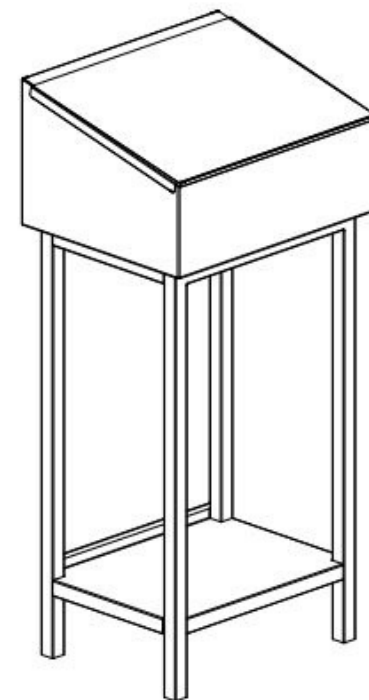

X4103 - Pedestal Writing Desk

- Stainless steel AISI 304 or AISI 441
- Inclined writing top with raised front edge
- Opening lid

- Pedestal structure
- Adjustable feet or swivel castors
- Dimension mm 500 x 400 x 1.150H