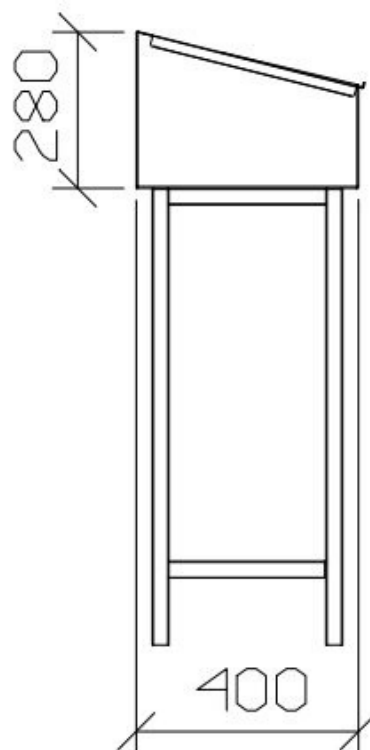

X4103 - Pedestal Writing Desk

- Stainless steel AISI 304 or AISI 441
- Inclined writing top with raised front edge
- Opening lid

- Pedestal structure
- Adjustable feet or swivel castors
- Dimension mm 500 x 400 x 1.150H