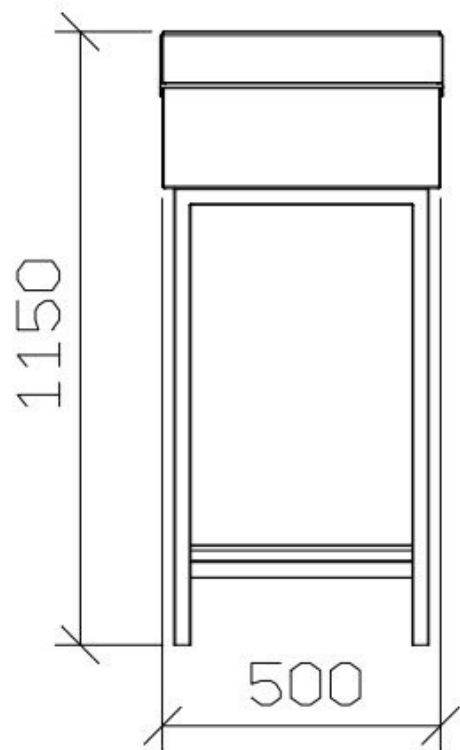

X4103 - Pedestal Writing Desk

- Stainless steel AISI 304 or AISI 441
- Inclined writing top with raised front edge
- Opening lid

- Pedestal structure
- Adjustable feet or swivel castors
- Dimension mm 500 x 400 x 1.150H