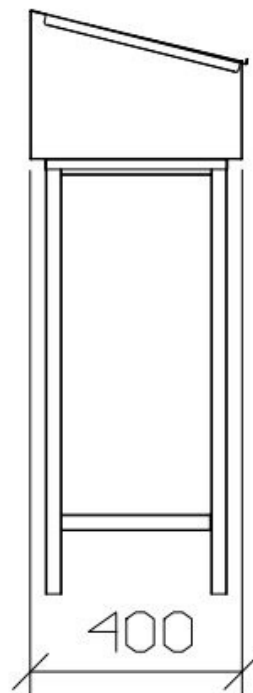

X4104 - Pedestal Writing Desk

- Stainless steel AISI 304 or AISI 441
- Inclined writing top with raised front edge
- Opening lid

- Pedestal structure
- Adjustable feet or swivel castors
- Dimension mm 800 x 400 x 1.150H