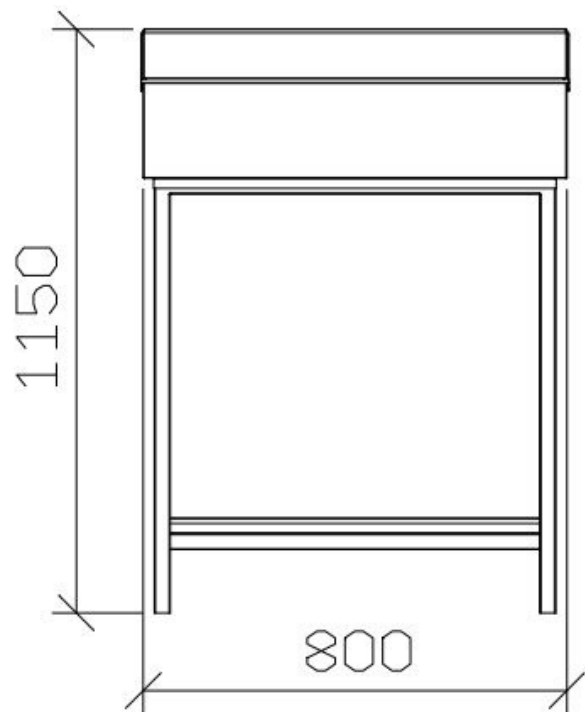

X4104 - Pedestal Writing Desk

- Stainless steel AISI 304 or AISI 441
- Inclined writing top with raised front edge
- Opening lid

- Pedestal structure
- Adjustable feet or swivel castors
- Dimension mm 800 x 400 x 1.150H