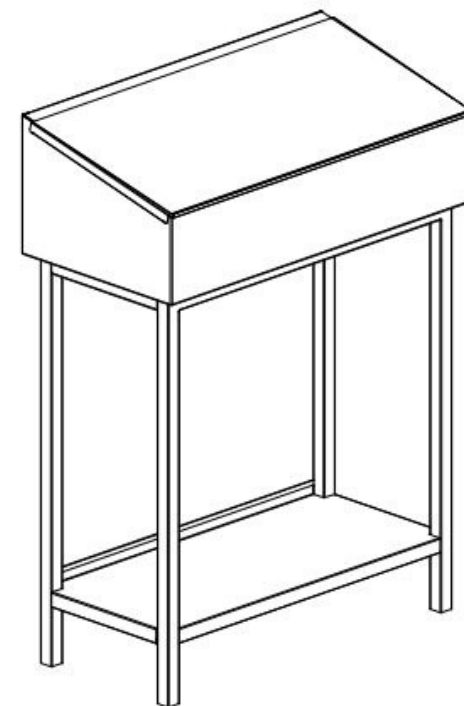

X4104 - Pedestal Writing Desk

- Stainless steel AISI 304 or AISI 441
- Inclined writing top with raised front edge
- Opening lid

- Pedestal structure
- Adjustable feet or swivel castors
- Dimension mm 800 x 400 x 1.150H