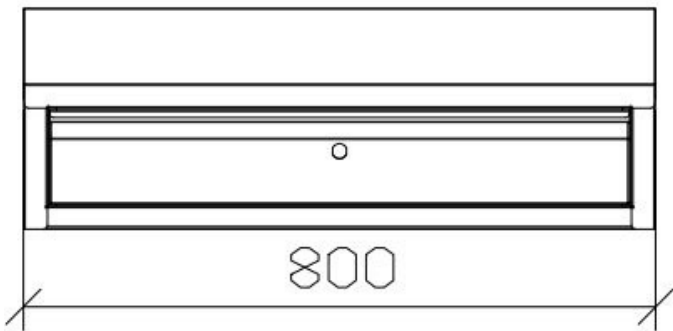

## X4106 - Wall Mounted Writing Desk - 1 Drawer

- Stainless steel AISI 304 or AISI 441
- Inclined writing top with raised front edge
- 1 Drawer with key lock

- Wall mounted
- Dimension mm 800 x 400 x 185 / 280H