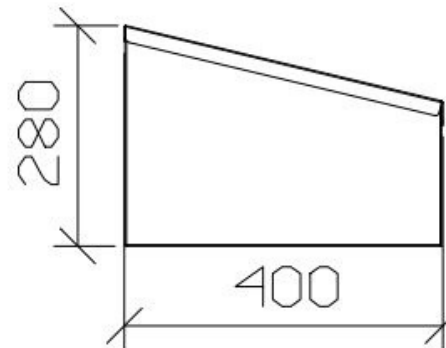

## X4106 - Wall Mounted Writing Desk - 1 Drawer

- Stainless steel AISI 304 or AISI 441
- Inclined writing top with raised front edge
- 1 Drawer with key lock

- Wall mounted
- Dimension mm 800 x 400 x 185 / 280H