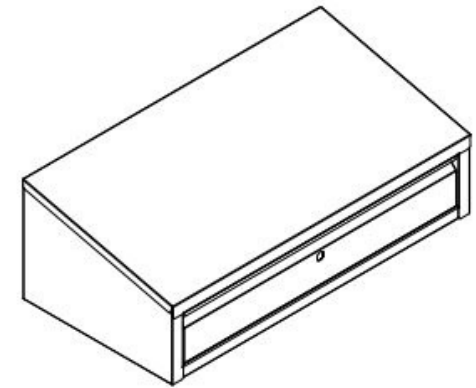

## X4106 - Wall Mounted Writing Desk - 1 Drawer

- Stainless steel AISI 304 or AISI 441
- Inclined writing top with raised front edge
- 1 Drawer with key lock

- Wall mounted
- Dimension mm 800 x 400 x 185 / 280H