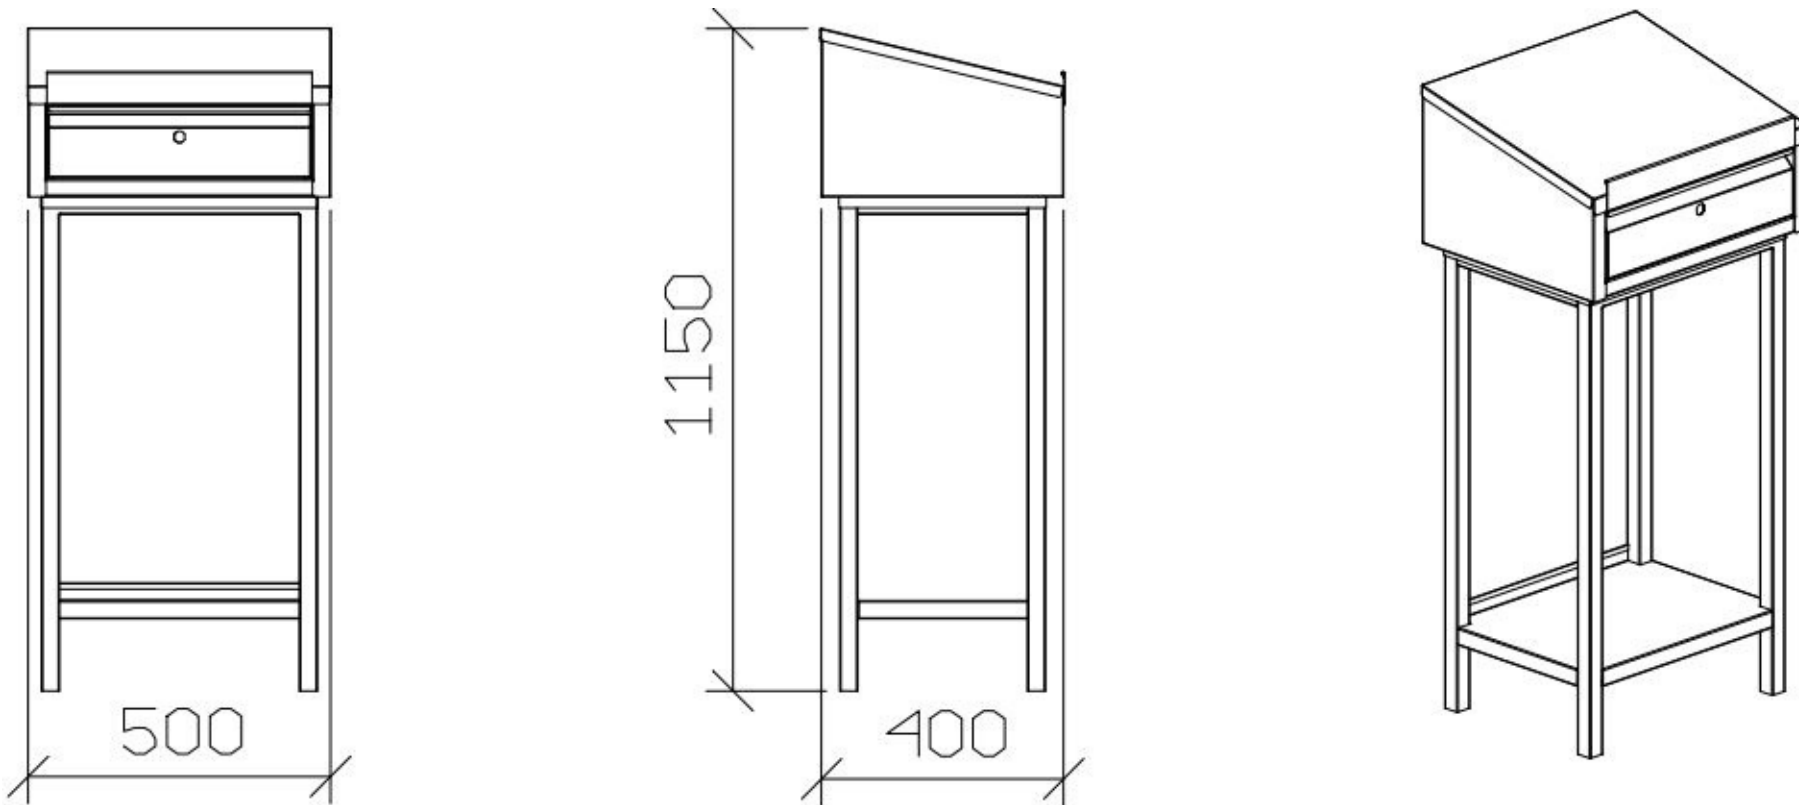

X4107 - Pedestal Writing Desk - 1 Drawer

- Stainless steel AISI 304 or AISI 441
- Inclined writing top with raised front edge
- Opening lid

- Pedestal structure
- Adjustable feet or swivel castors
- Dimension mm 500 x 400 x 1.150H