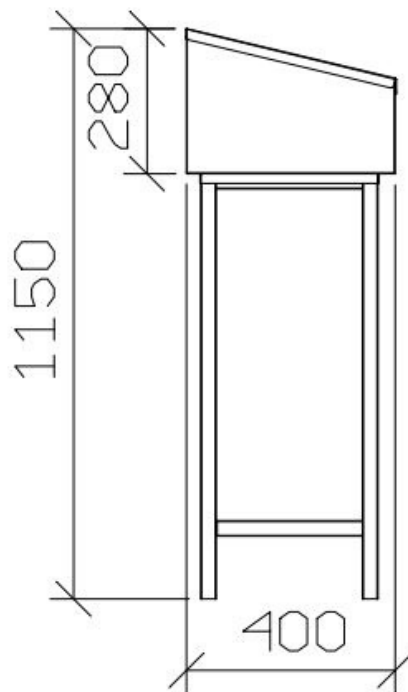

X4108 - Pedestal Writing Desk - 1 Drawer

- Stainless steel AISI 304 or AISI 441
- Inclined writing top with raised front edge
- Opening lid

- Pedestal structure
- Adjustable feet or swivel castors
- Dimension mm 800 x 400 x 1.150H