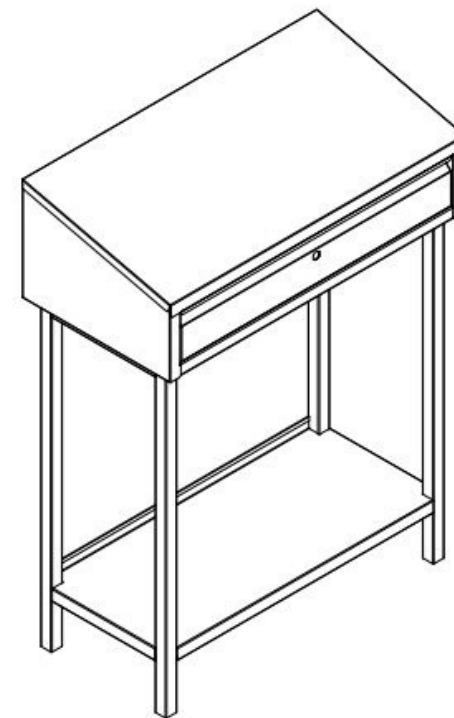

X4108 - Pedestal Writing Desk - 1 Drawer

- Stainless steel AISI 304 or AISI 441
- Inclined writing top with raised front edge
- Opening lid

- Pedestal structure
- Adjustable feet or swivel castors
- Dimension mm 800 x 400 x 1.150H