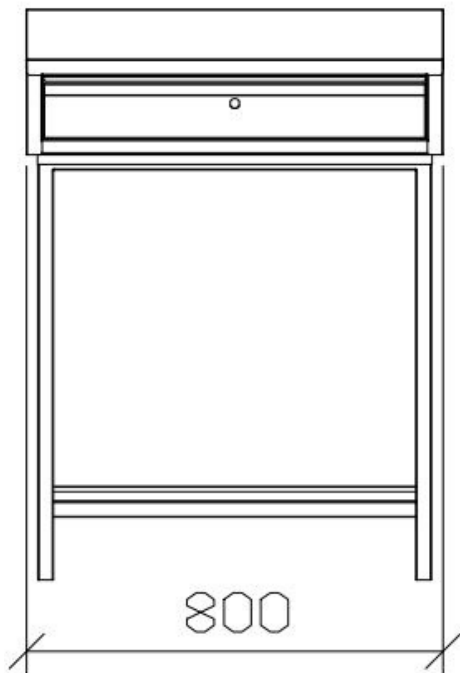

X4108 - Pedestal Writing Desk - 1 Drawer

- Stainless steel AISI 304 or AISI 441
- Inclined writing top with raised front edge
- Opening lid

- Pedestal structure
- Adjustable feet or swivel castors
- Dimension mm 800 x 400 x 1.150H