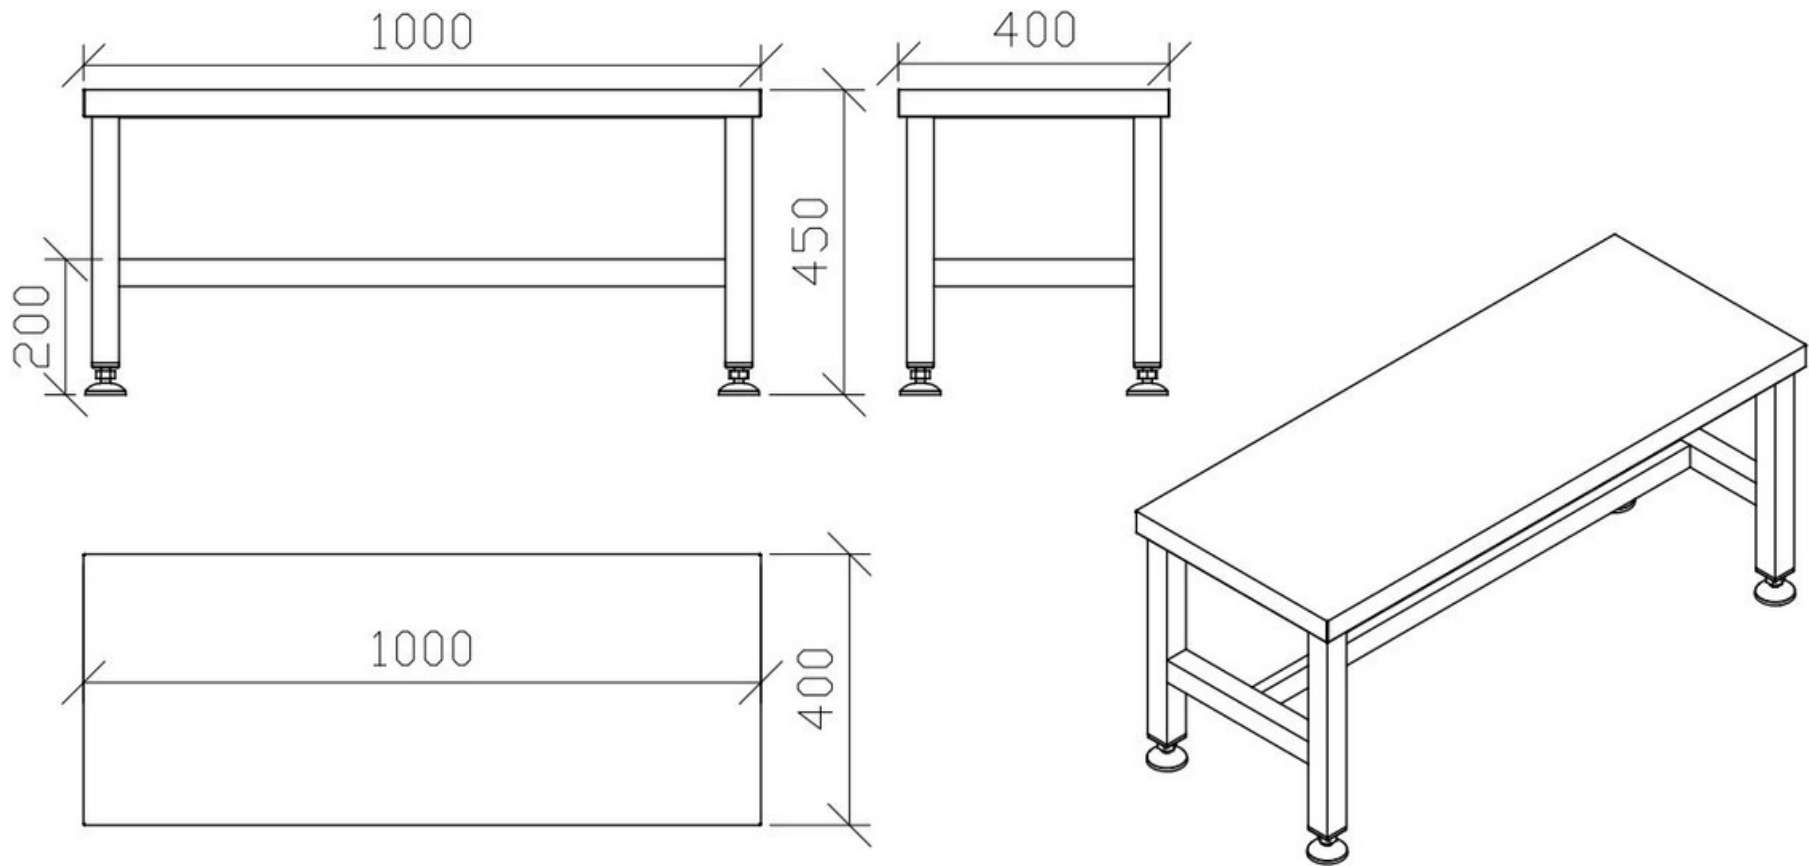

## X7001 - Stainless Steel Bench

- Stainless steel AISI 304
- Stainless steel seat ( food grade PE on request)
- Adjustable feet
- Dimension mm 1.000 x 400 x 450H