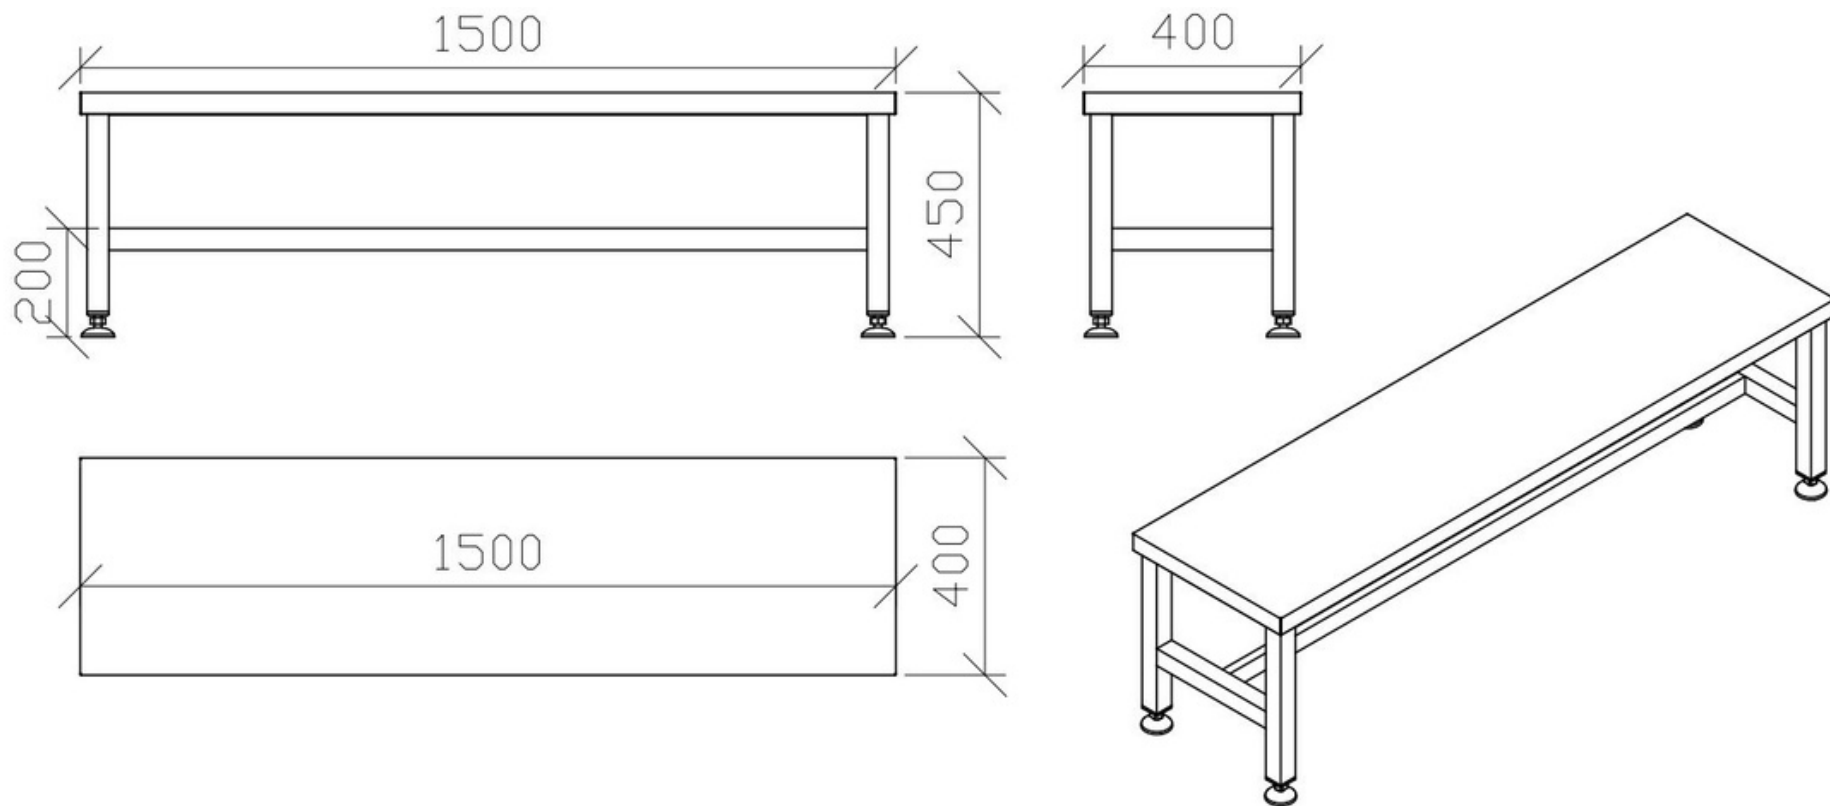

X7002 - Stainless Steel Bench

- Stainless steel AISI 304
- Stainless steel seat (food grade PE on request)
- Adjustable feet
- Dimension mm 1.500 x 400 x 450H