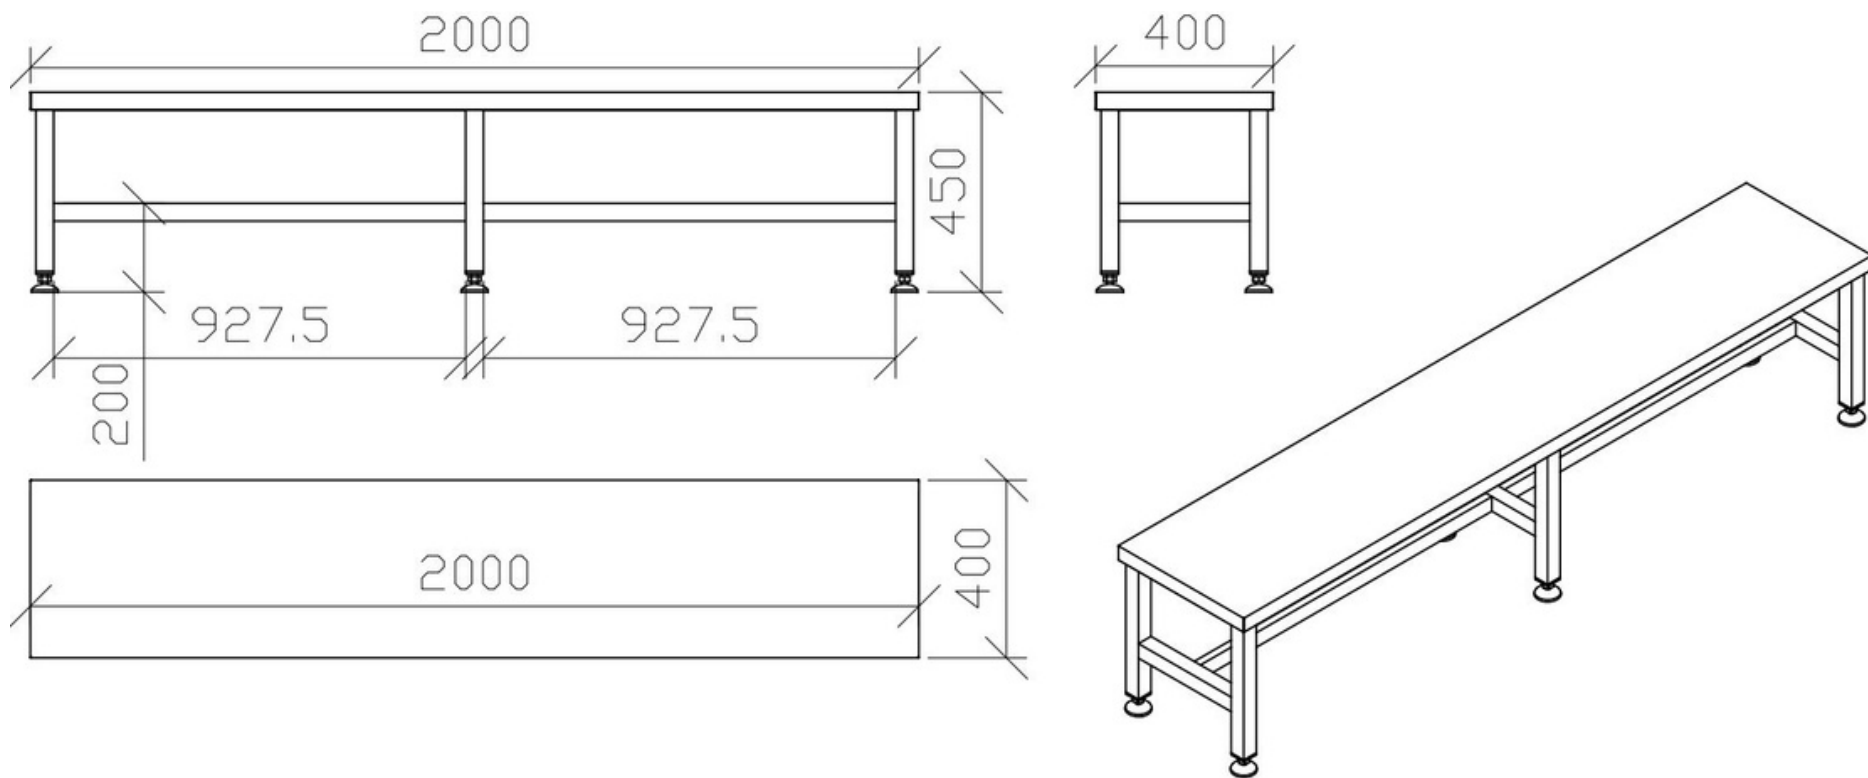

X7003 - Stainless Steel Bench

- Stainless steel AISI 304
- Stainless steel seat (food grade PE on request)
- Adjustable feet
- Dimension mm 2.000 x 400 x 450H