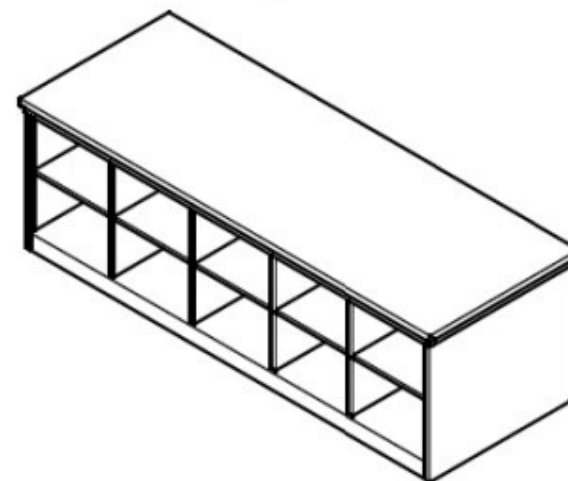

X7013 - Sit Over Bench

- Stainless steel AISI 304 or AISI 441
- Stainless steel seat (food grade PE on request)
- 10+10 pigeon holes for shoes, 2 sides
- Bottom plinth
- Dimension mm 1.700 x 600 x 525H