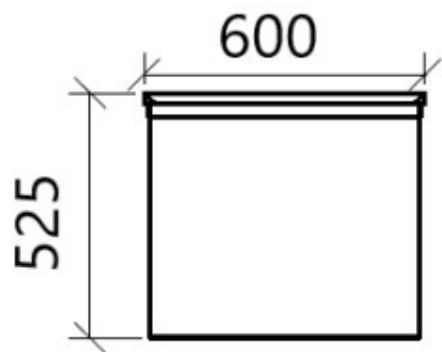

X7013 - Sit Over Bench

- Stainless steel AISI 304 or AISI 441
- Stainless steel seat (food grade PE on request)
- 10+10 pigeon holes for shoes, 2 sides
- Bottom plinth
- Dimension mm 1.700 x 600 x 525H