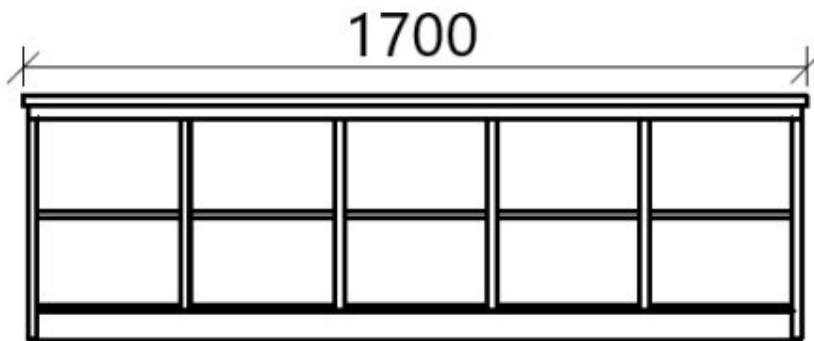

X7013 - Sit Over Bench

- Stainless steel AISI 304 or AISI 441
- Stainless steel seat (food grade PE on request)
- 10+10 pigeon holes for shoes, 2 sides
- Bottom plinth
- Dimension mm 1.700 x 600 x 525H