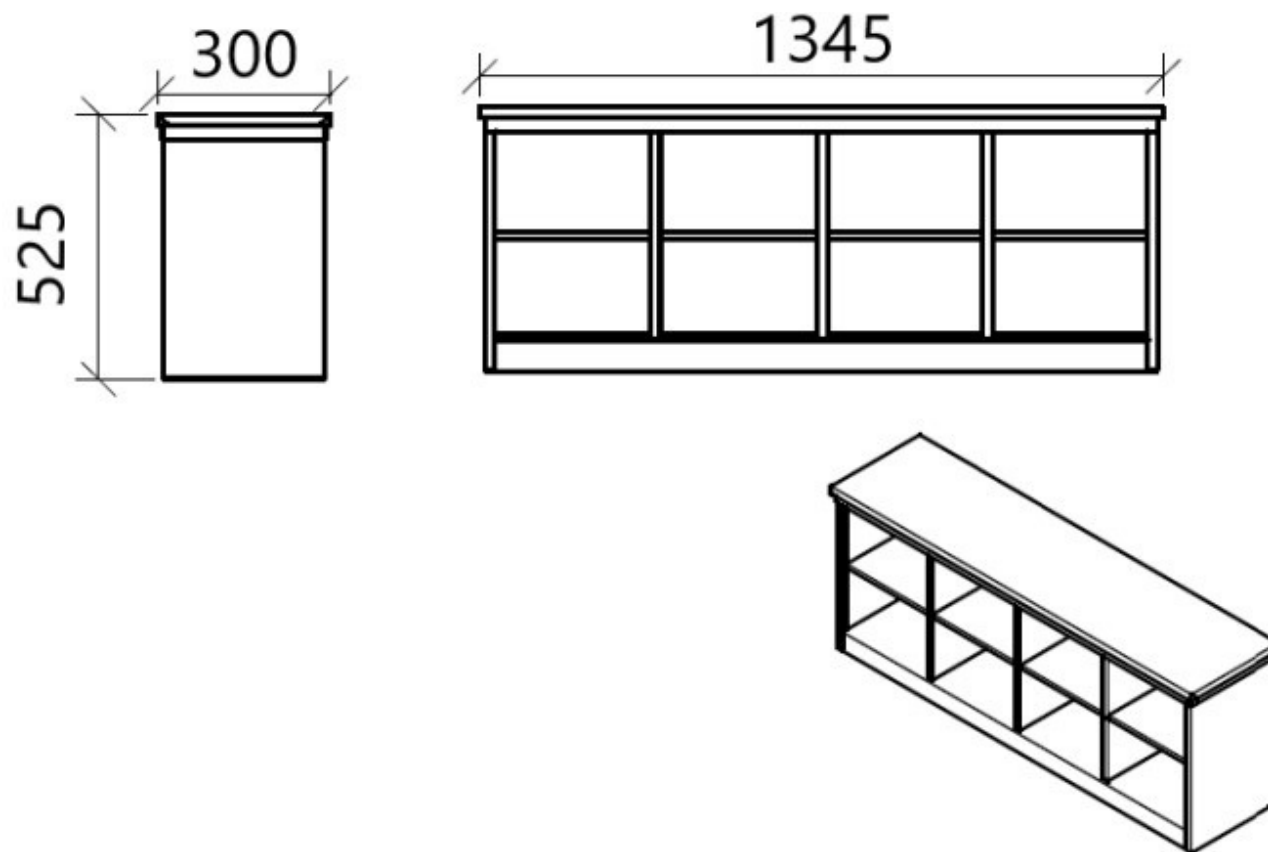

X7015 - Sit Over Bench

- Stainless steel AISI 304 or AISI 441
- Stainless steel seat (food grade PE on request)
- 8 pigeon holes for shoes, 1 side
- Bottom plinth
- Dimension mm 1.345 x 300 x 525H