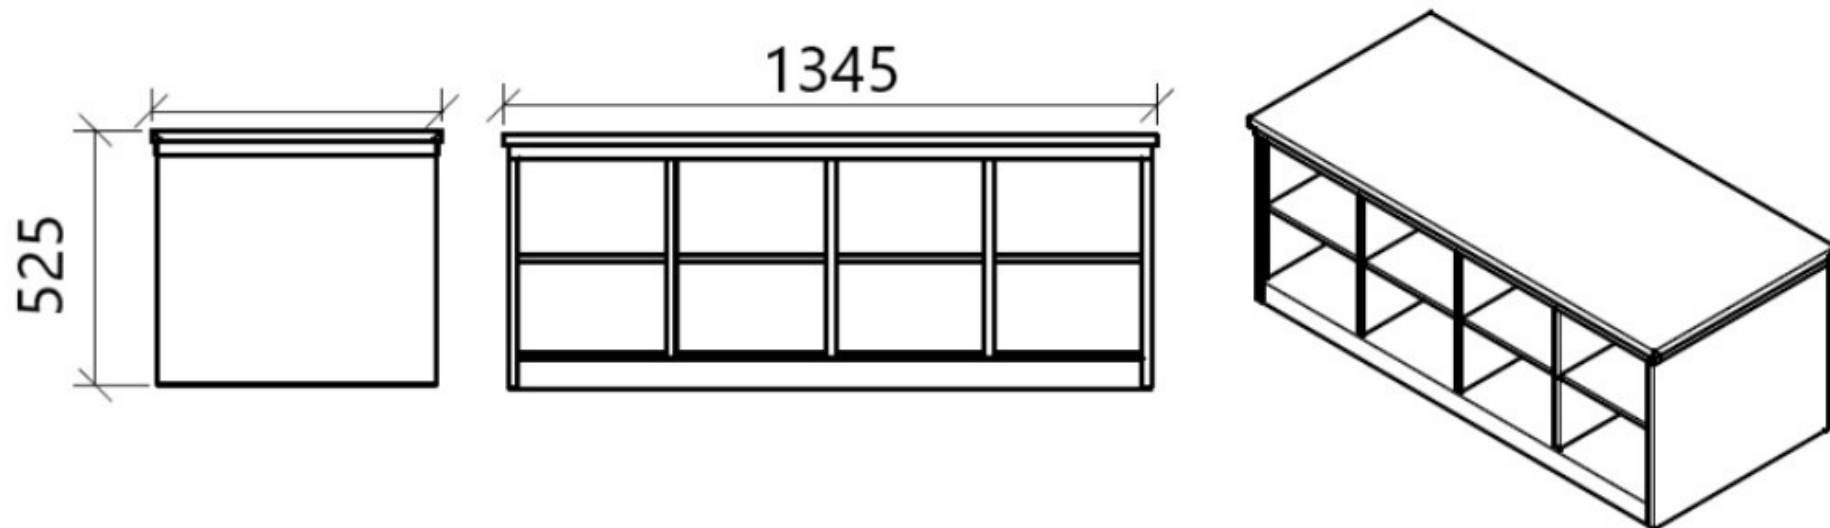

X7016 - Sit Over Bench

- Stainless steel AISI 304 or AISI 441
- Stainless steel seat (food grade PE on request)
- 8+8 pigeon holes for shoes, 2 sides
- Bottom plinth
- Dimension mm 1.345 x 600 x 525H