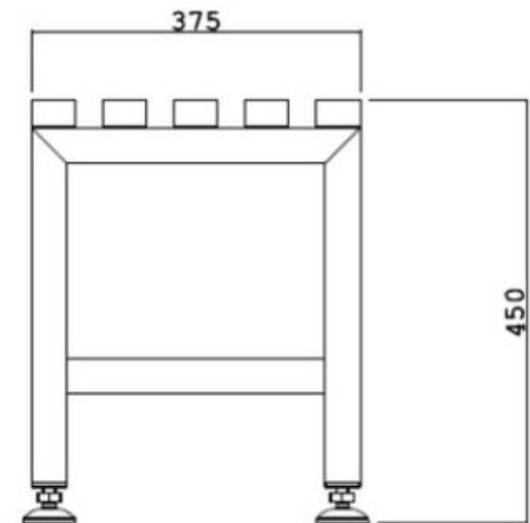

X7019 - Stainless Steel Slatted Bench

- Stainless steel AISI 304
- 5 stainless steel slats
- Adjustable feet
- Dimension mm 1.000 x 375 x 450H