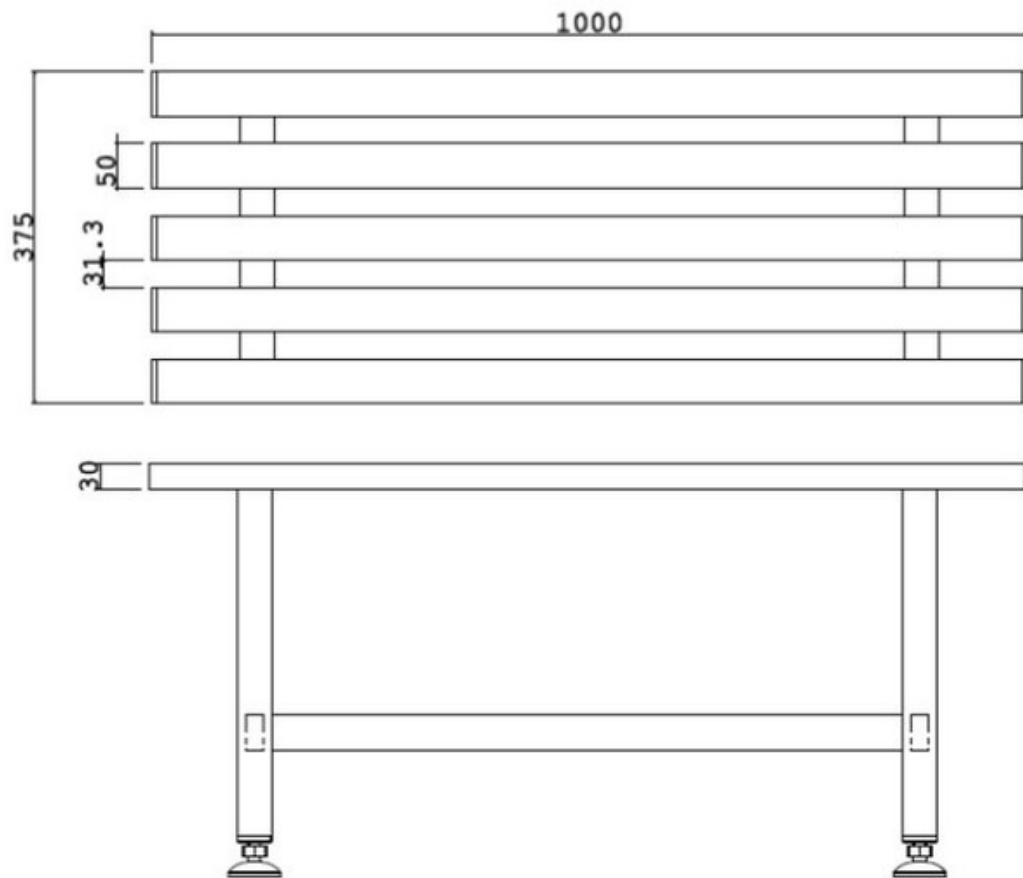

X7019 - Stainless Steel Slatted Bench

- Stainless steel AISI 304
- 5 stainless steel slats
- Adjustable feet
- Dimension mm 1.000 x 375 x 450H