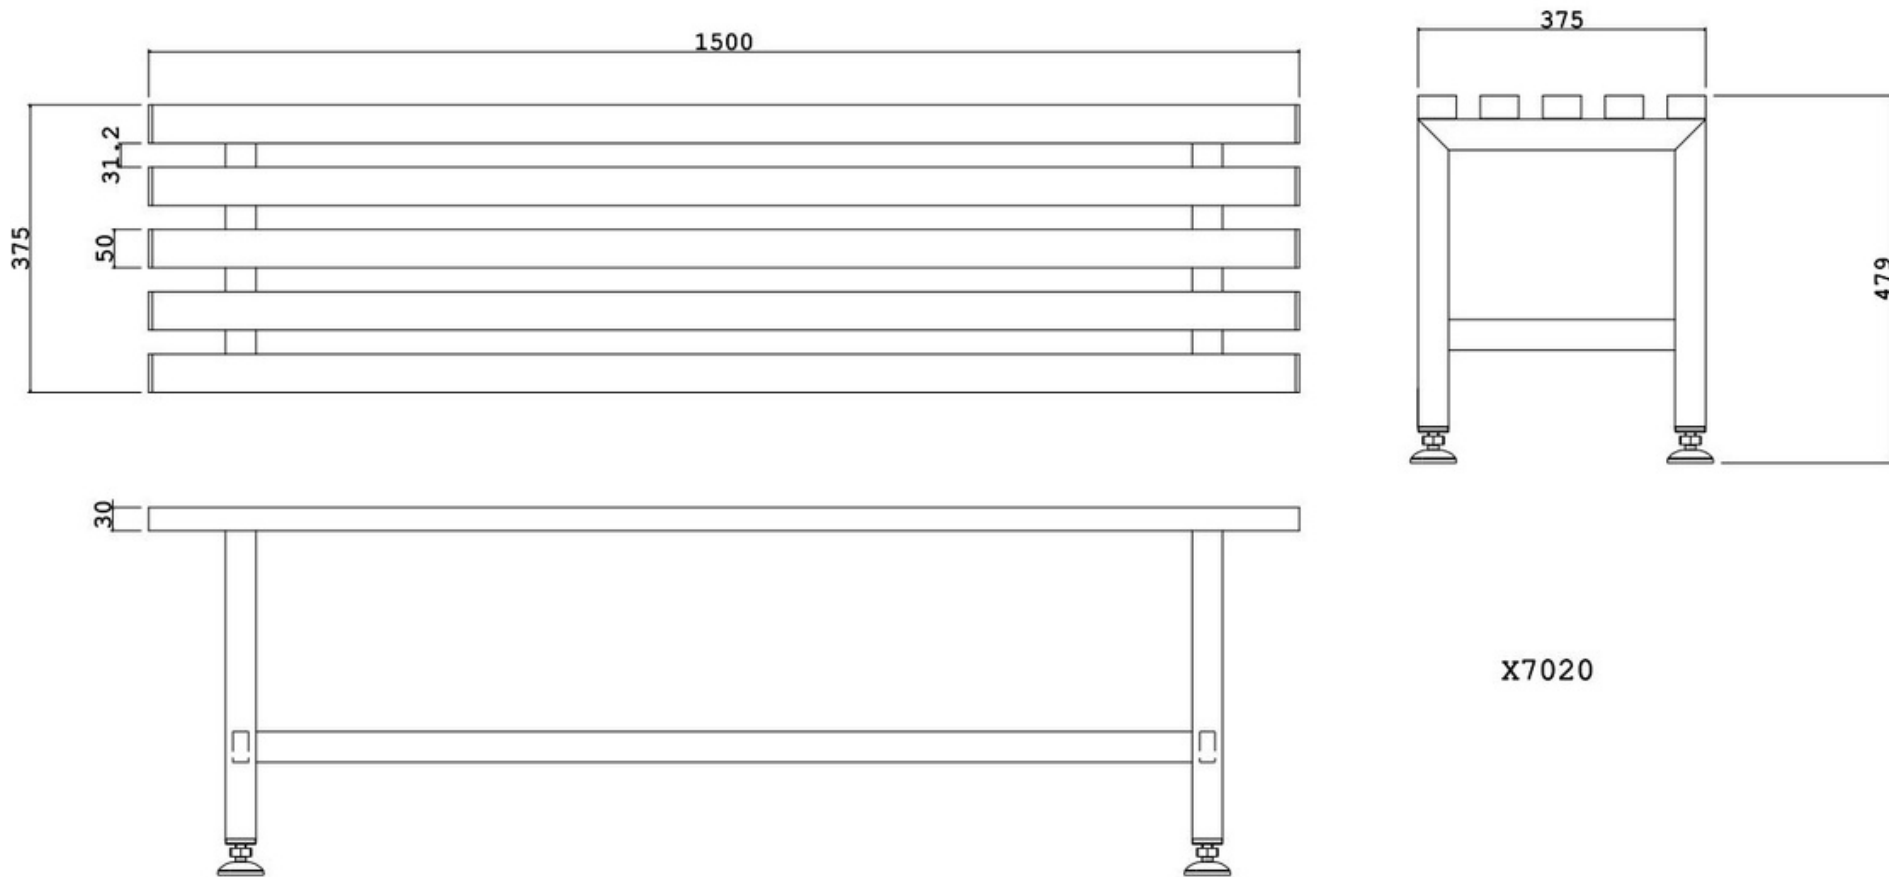

X7020 - Stainless Steel Slatted Bench

X7020

- Stainless steel AISI 304
- 5 stainless steel slats
- Adjustable feet
- Dimension mm 1.500 x 375 x 450H