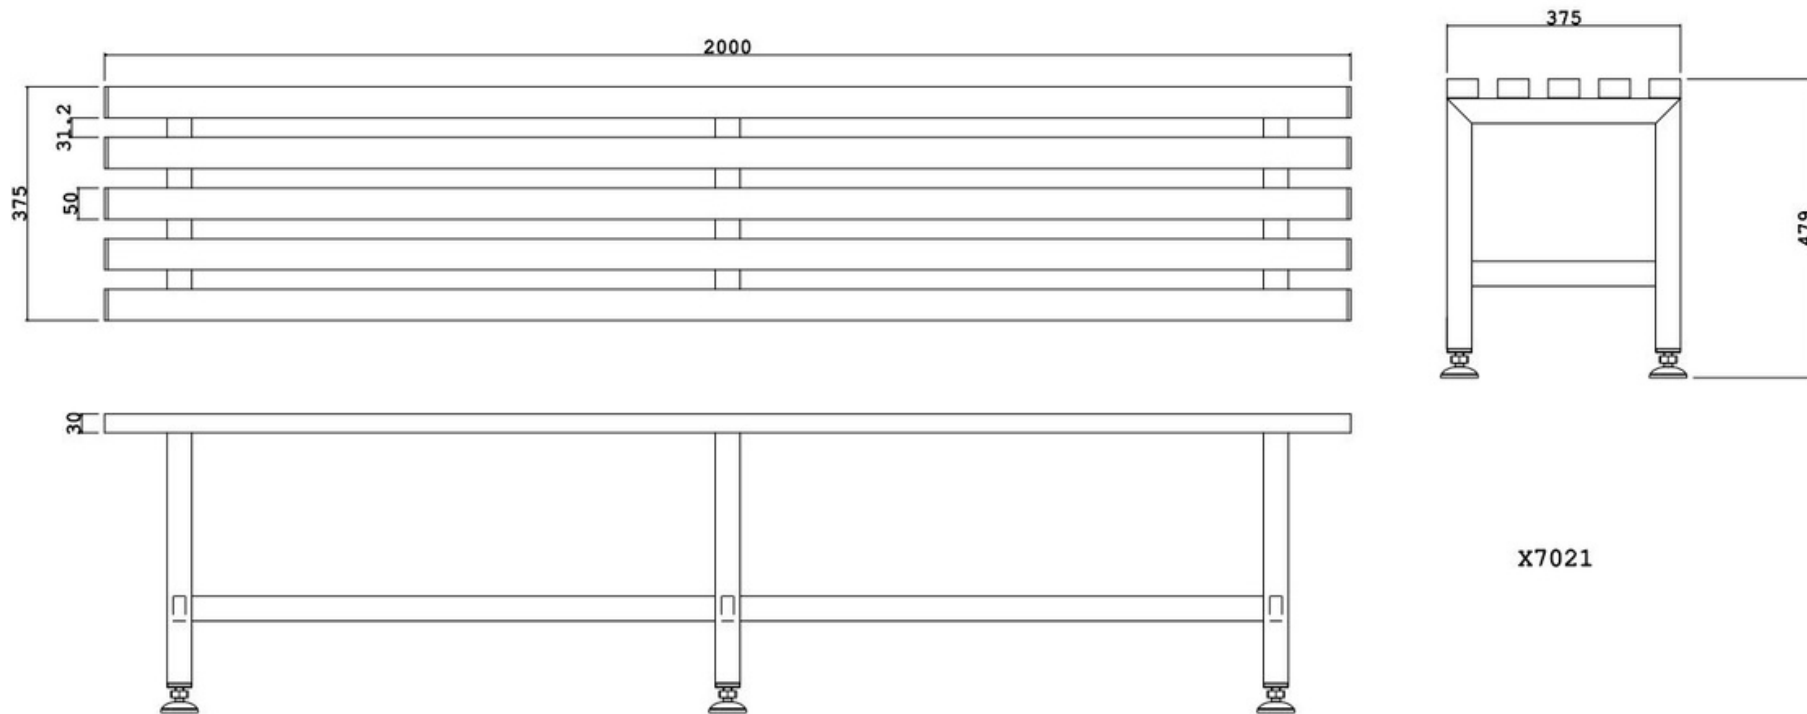

X7021 - Stainless Steel Slatted Bench

X7021

- Stainless steel AISI 304
- 5 stainless steel slats
- Adjustable feet
- Dimension mm 2.000 x 375 x 450H