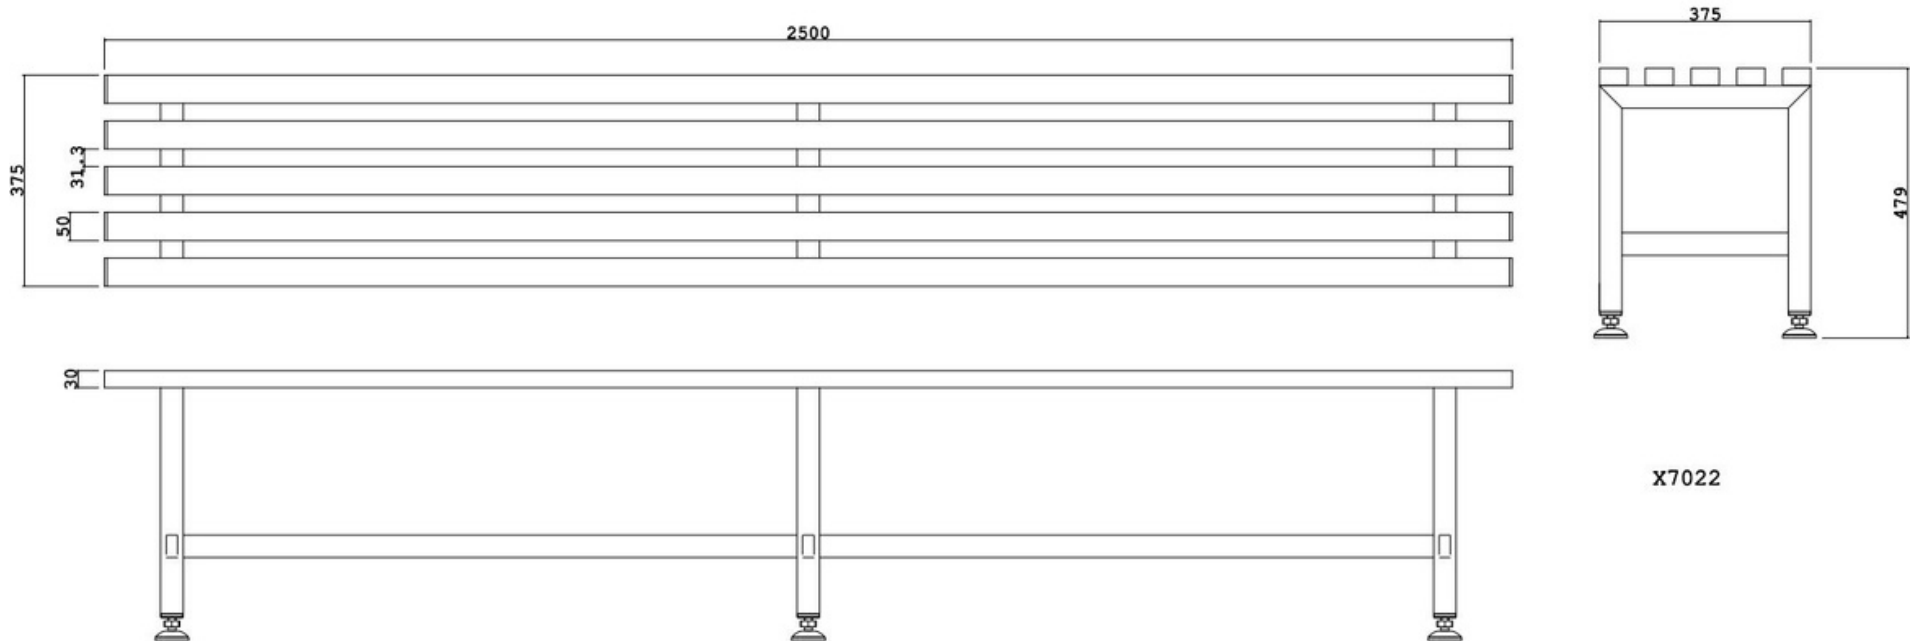

## X7022 - Stainless Steel Slatted Bench

X7022

- Stainless steel AISI 304
- 5 stainless steel slats
- Adjustable feet
- Dimension mm 2.500 x 375 x 450H