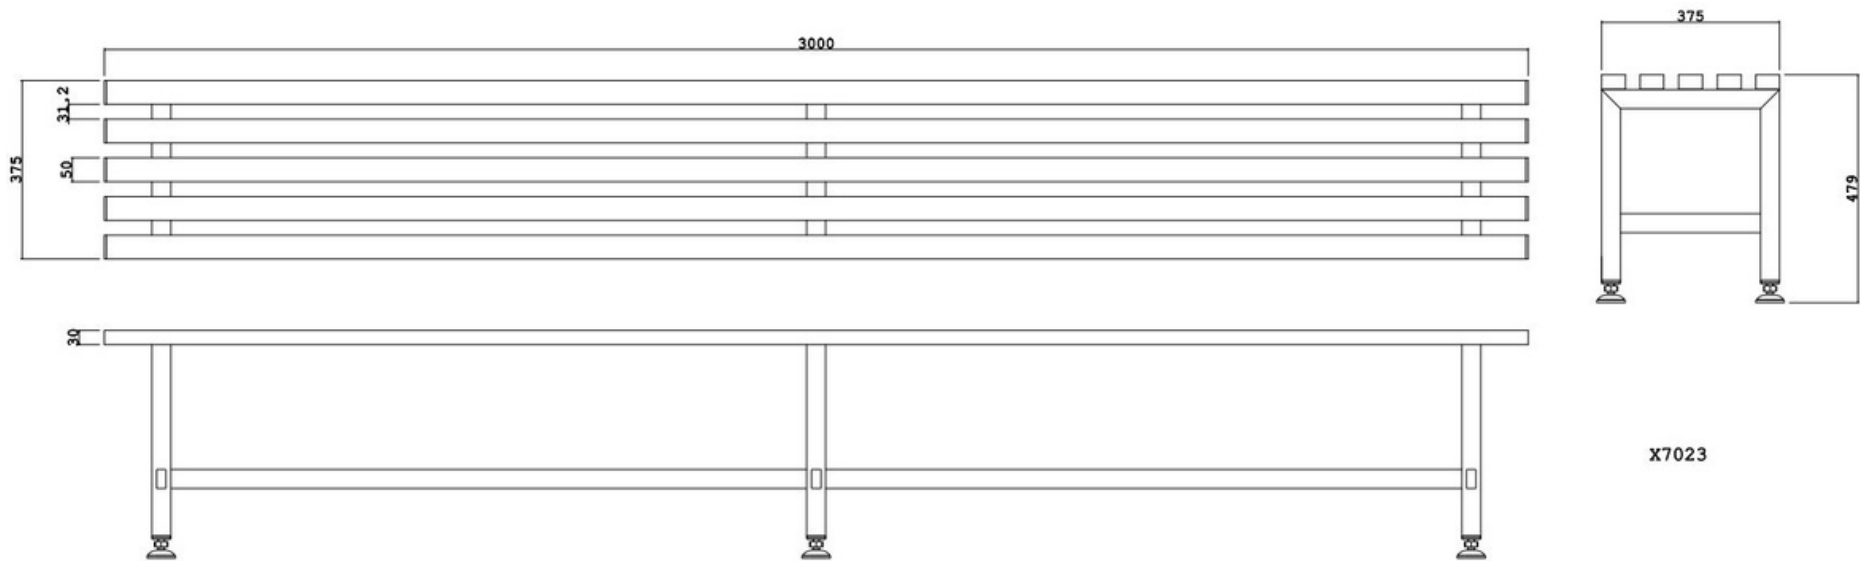

X7023 - Stainless Steel Slatted Bench

- Stainless steel AISI 304
- 5 stainless steel slats
- Adjustable feet
- Dimension mm 3.000 x 375 x 450H