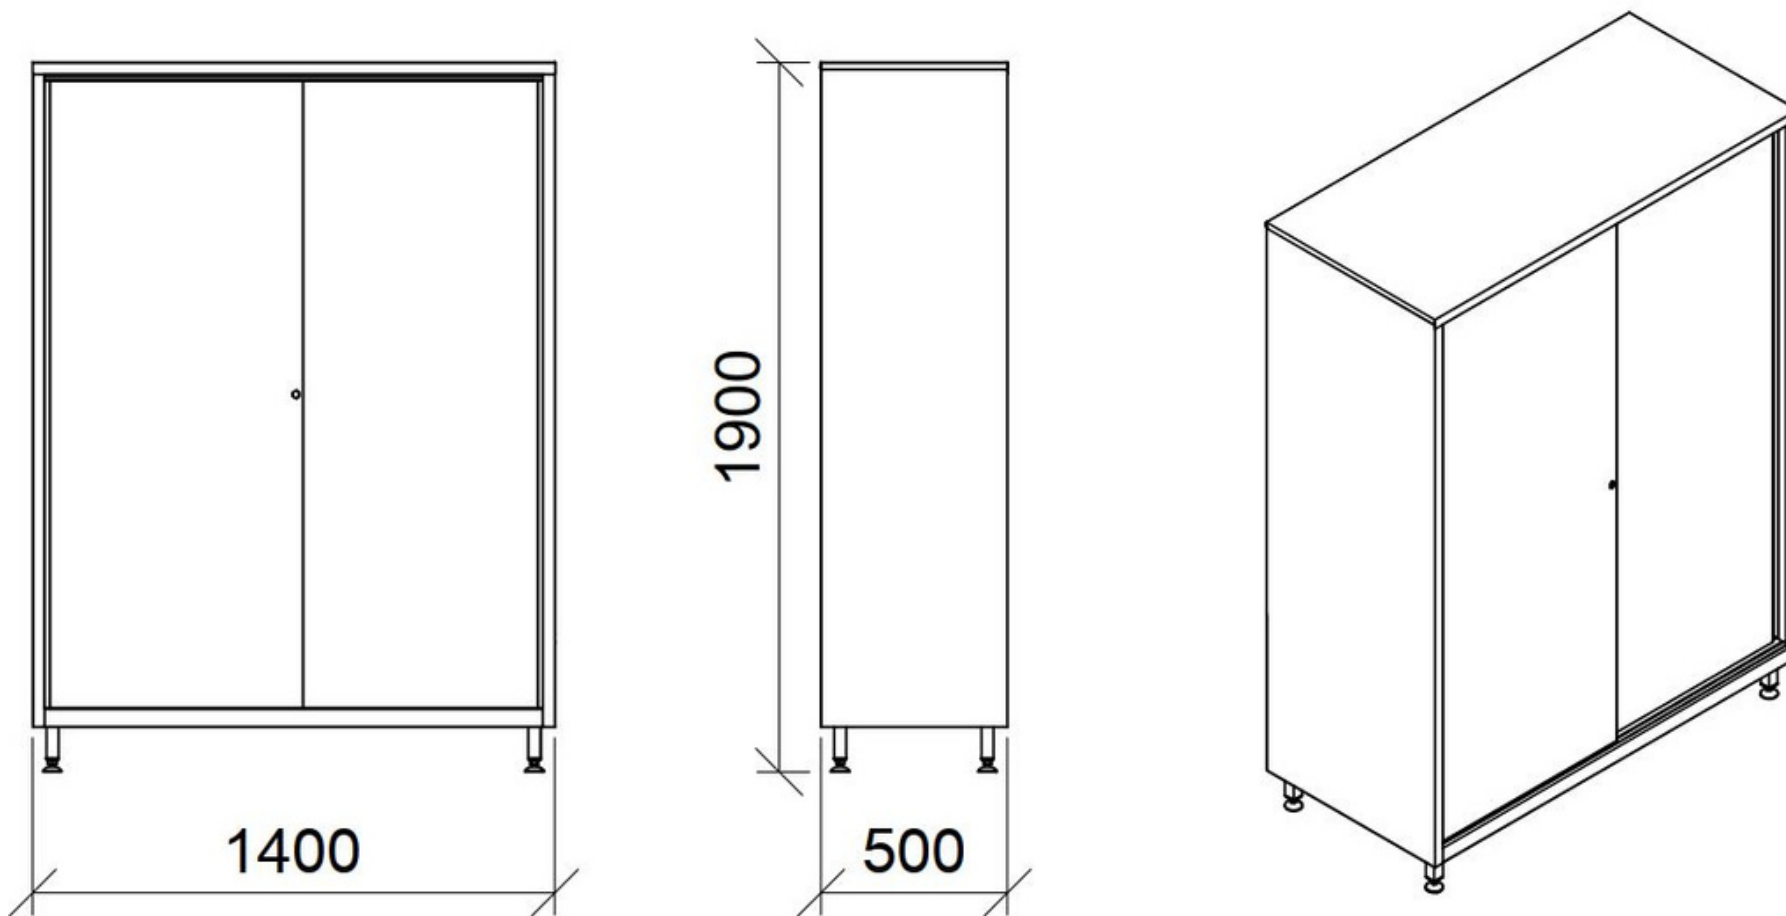

X6043 - Sliding Doors Storage Cupboard

- Stainless steel AISI 304 or AISI 441
- 2 Sliding Doors
- Key lock
- 4 adjustable shelves

1. Adjustable feet mm 40x40, 150H
   - Dimension mm 1.400 x 600* x 1.900 / 2.150H
2. *Available width inside about mm 510