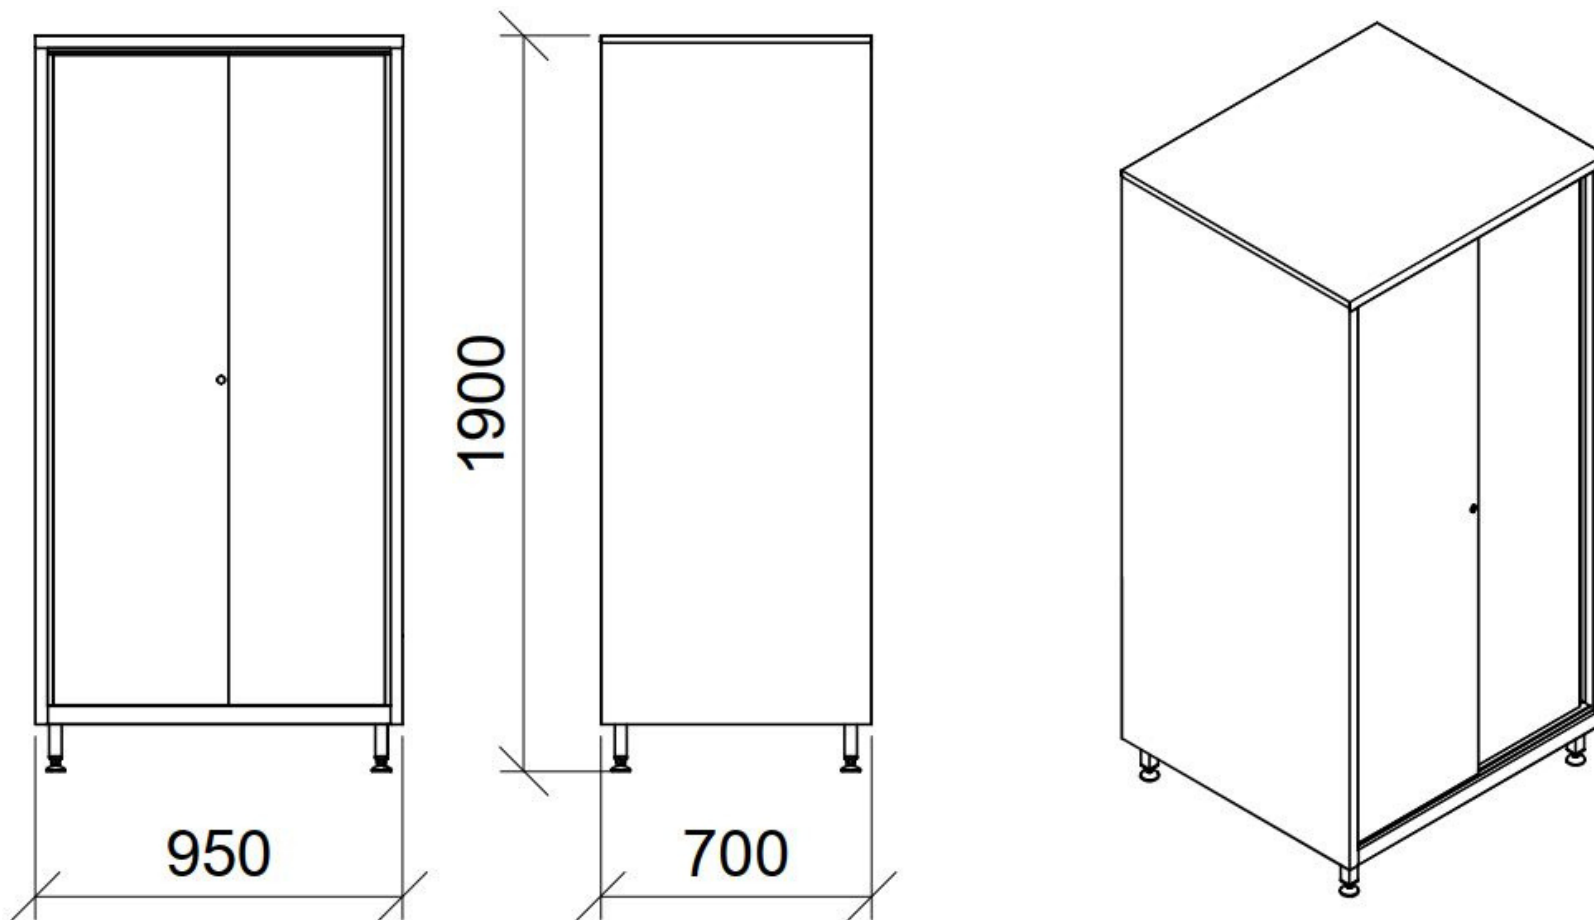

## X6032 - Sliding Doors Storage Cupboard

- Stainless steel AISI 304 or AISI 441
- 2 Sliding Doors
- Key lock
- 4 adjustable shelves

- Adjustable feet mm 40x40, 150H
- Dimension mm 950 x 500\* x 1.900 / 2.150H

## X6033 - Sliding Doors Storage Cupboard

- Stainless steel AISI 304 or AISI 441
- 2 Sliding Doors
- Key lock
- 4 adjustable shelves

- Adjustable feet mm 40x40, 150H
- Dimension mm 950 x 600\* x 1.900 / 2.150H

\*Available width inside about mm 510

## X6034 - Sliding Doors Storage Cupboard

- Stainless steel AISI 304 or AISI 441
- 2 Sliding Doors
- Key lock
- 4 adjustable shelves

- Adjustable feet mm 40x40, 150H
- Dimension mm 950 x 700\* x 1.900 / 2.150H