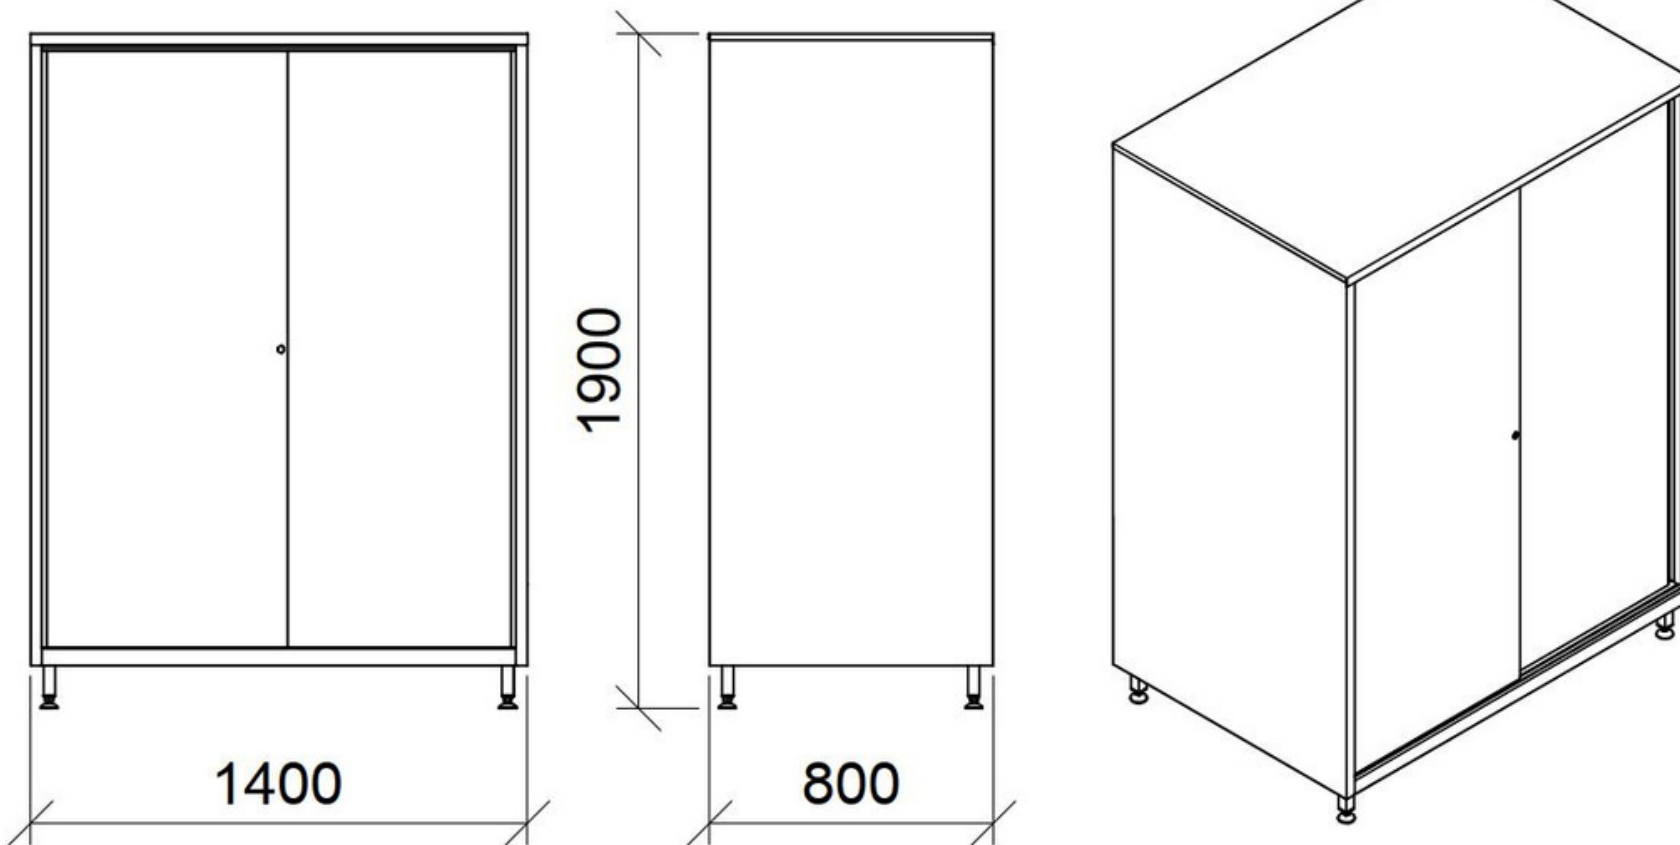

X6045 - Sliding Doors Storage Cupboard

- Stainless steel AISI 304 or AISI 441
- 2 Sliding Doors
- Key lock
- 4 adjustable shelves

- Adjustable feet mm 40x40, 150H
- Dimension mm 1.400 x 800* x 1.900 / 2.150H

*Available width inside about mm 710