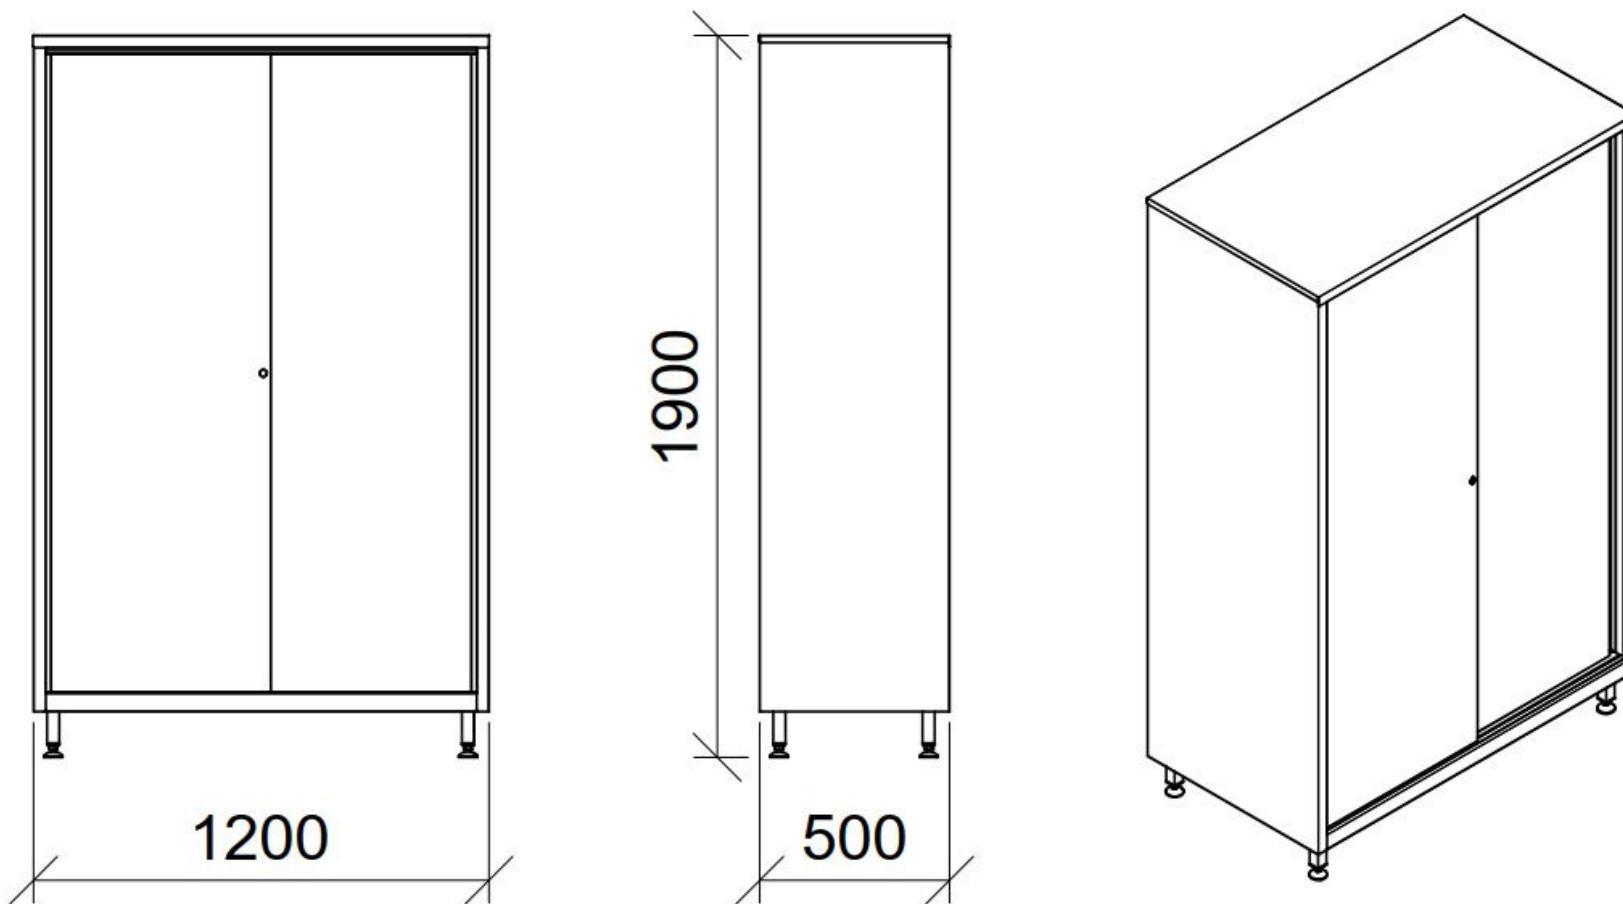

X6037 - Sliding Doors Storage Cupboard

- Stainless steel AISI 304 or AISI 441
- 2 Sliding Doors
- Key lock
- 4 adjustable shelves

- Adjustable feet mm 40x40, 150H
- Dimension mm 1.200 x 500* x 1.900 / 2.150H

*Available width inside about mm 410