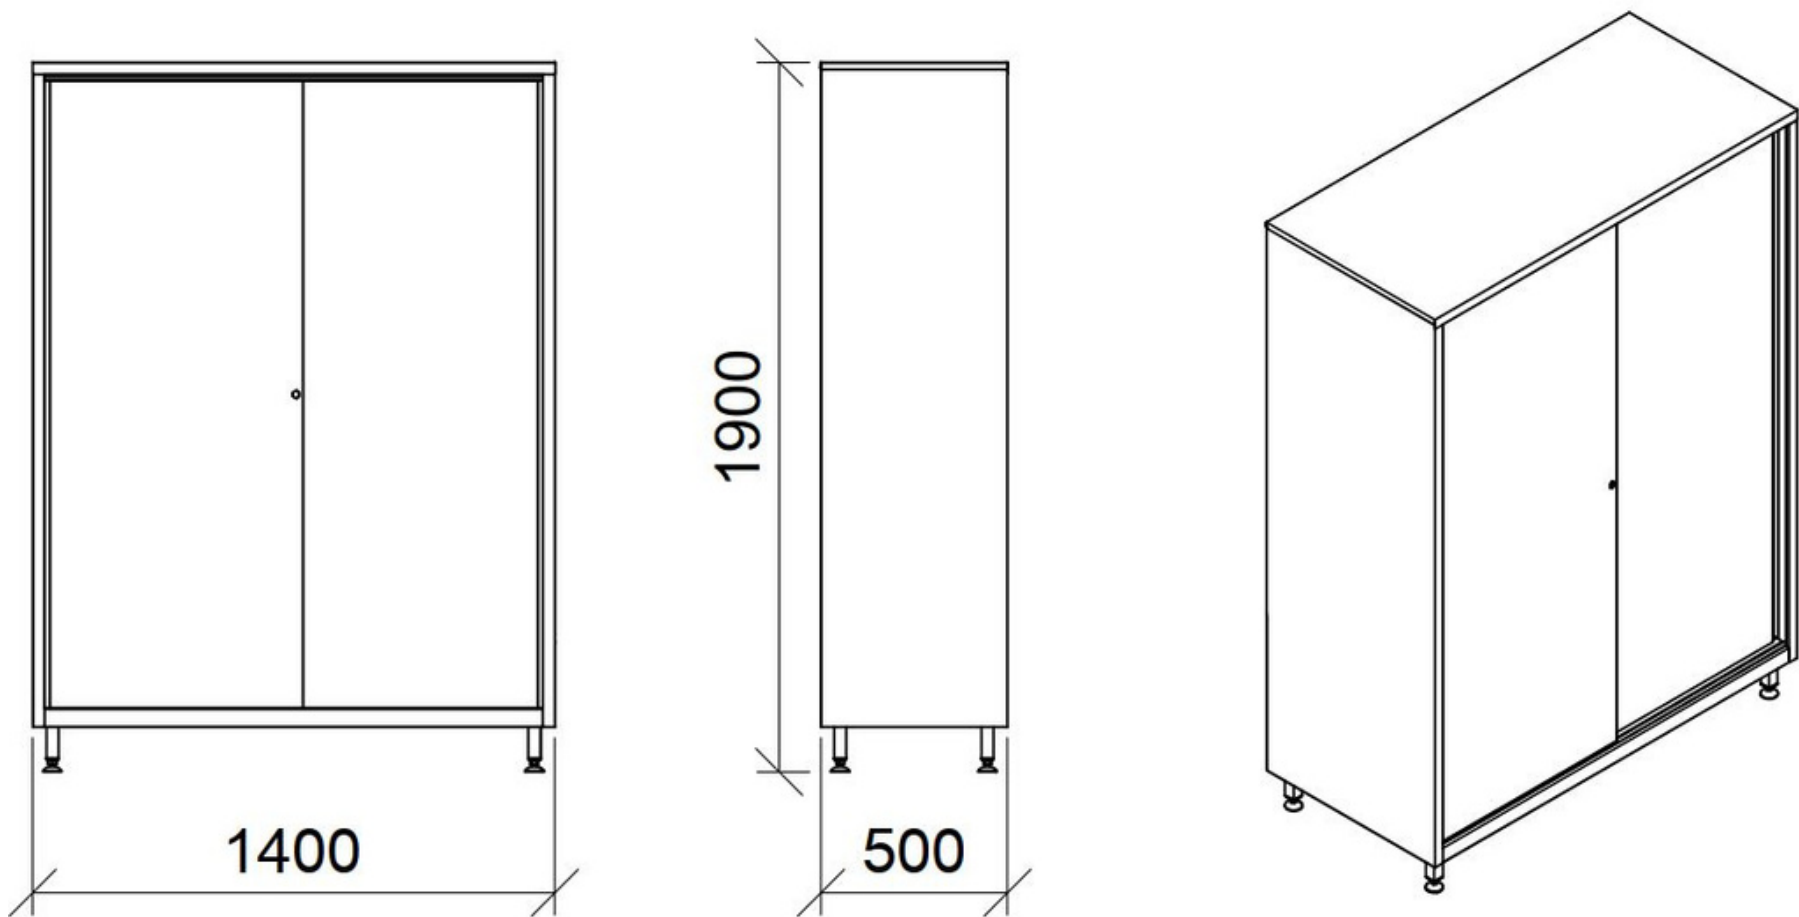

X6042 - Sliding Doors Storage Cupboard

- Stainless steel AISI 304 or AISI 441
- 2 Sliding Doors
- Key lock
- 4 adjustable shelves

- Adjustable feet mm 40x40, 150H
- Dimension mm 1.400 x 500* x 1.900 / 2.150H

*Available width inside about mm 410