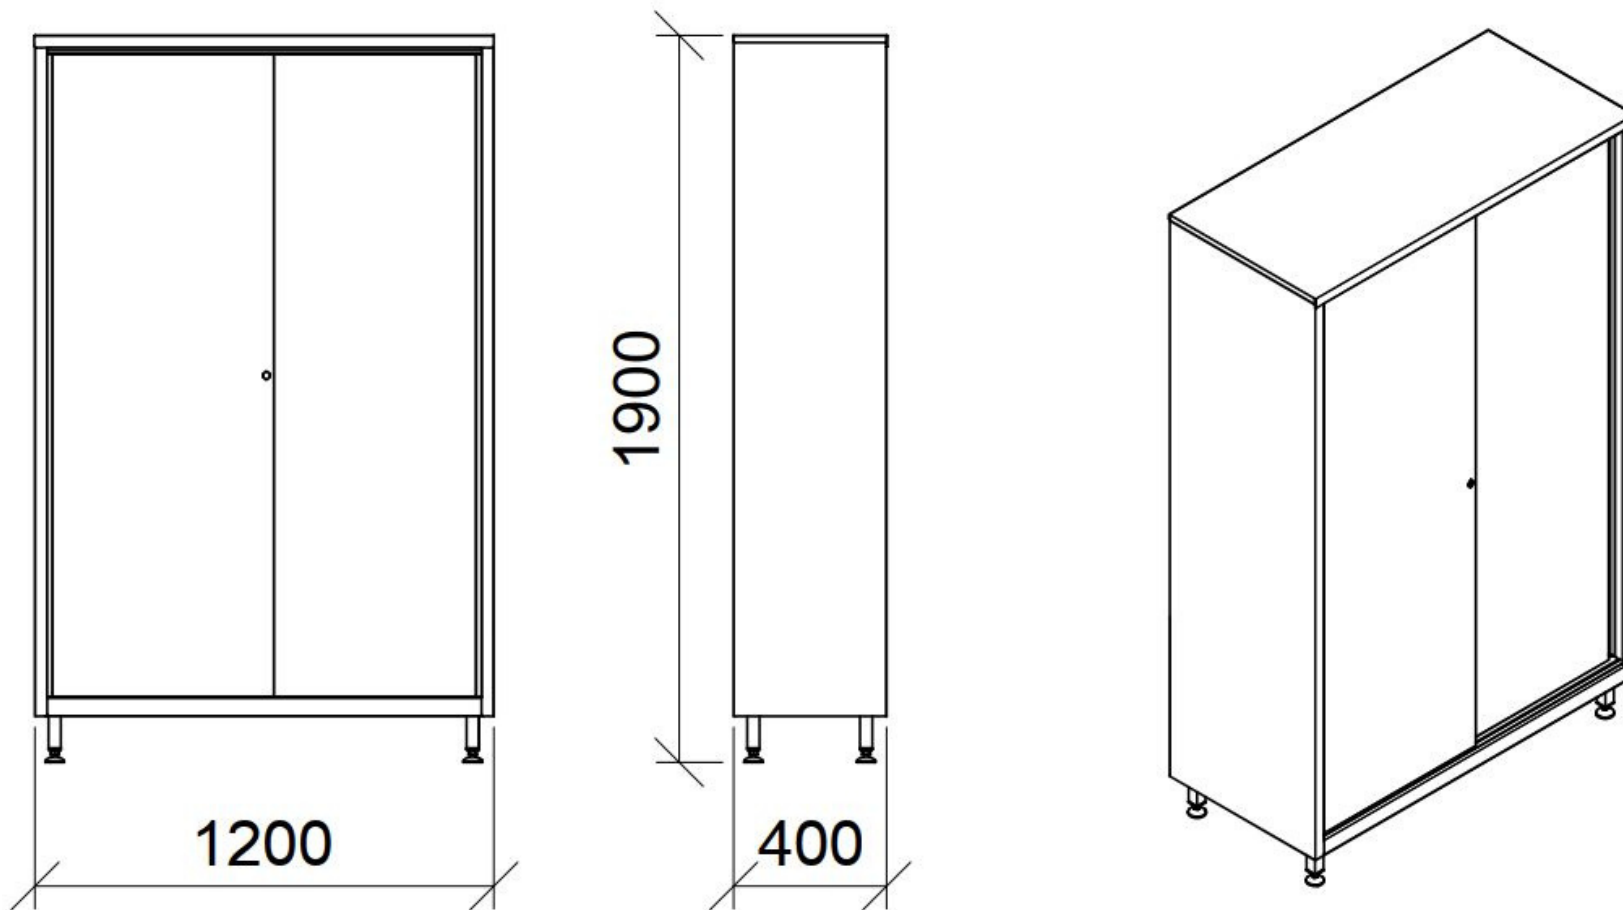

\*Available width inside about mm 610

## X6035 - Sliding Doors Storage Cupboard

- Stainless steel AISI 304 or AISI 441
- 2 Sliding Doors
- Key lock
- 4 adjustable shelves

- Adjustable feet mm 40x40, 150H
- Dimension mm 950 x 800\* x 1.900 / 2.150H

\*Available width inside about mm 710

## X6036 - Sliding Doors Storage Cupboard

- Stainless steel AISI 304 or AISI 441
- 2 Sliding Doors
- Key lock
- 4 adjustable shelves

- Adjustable feet mm 40x40, 150H
- Dimension mm 1.200 x 400\* x 1.900 / 2.150H