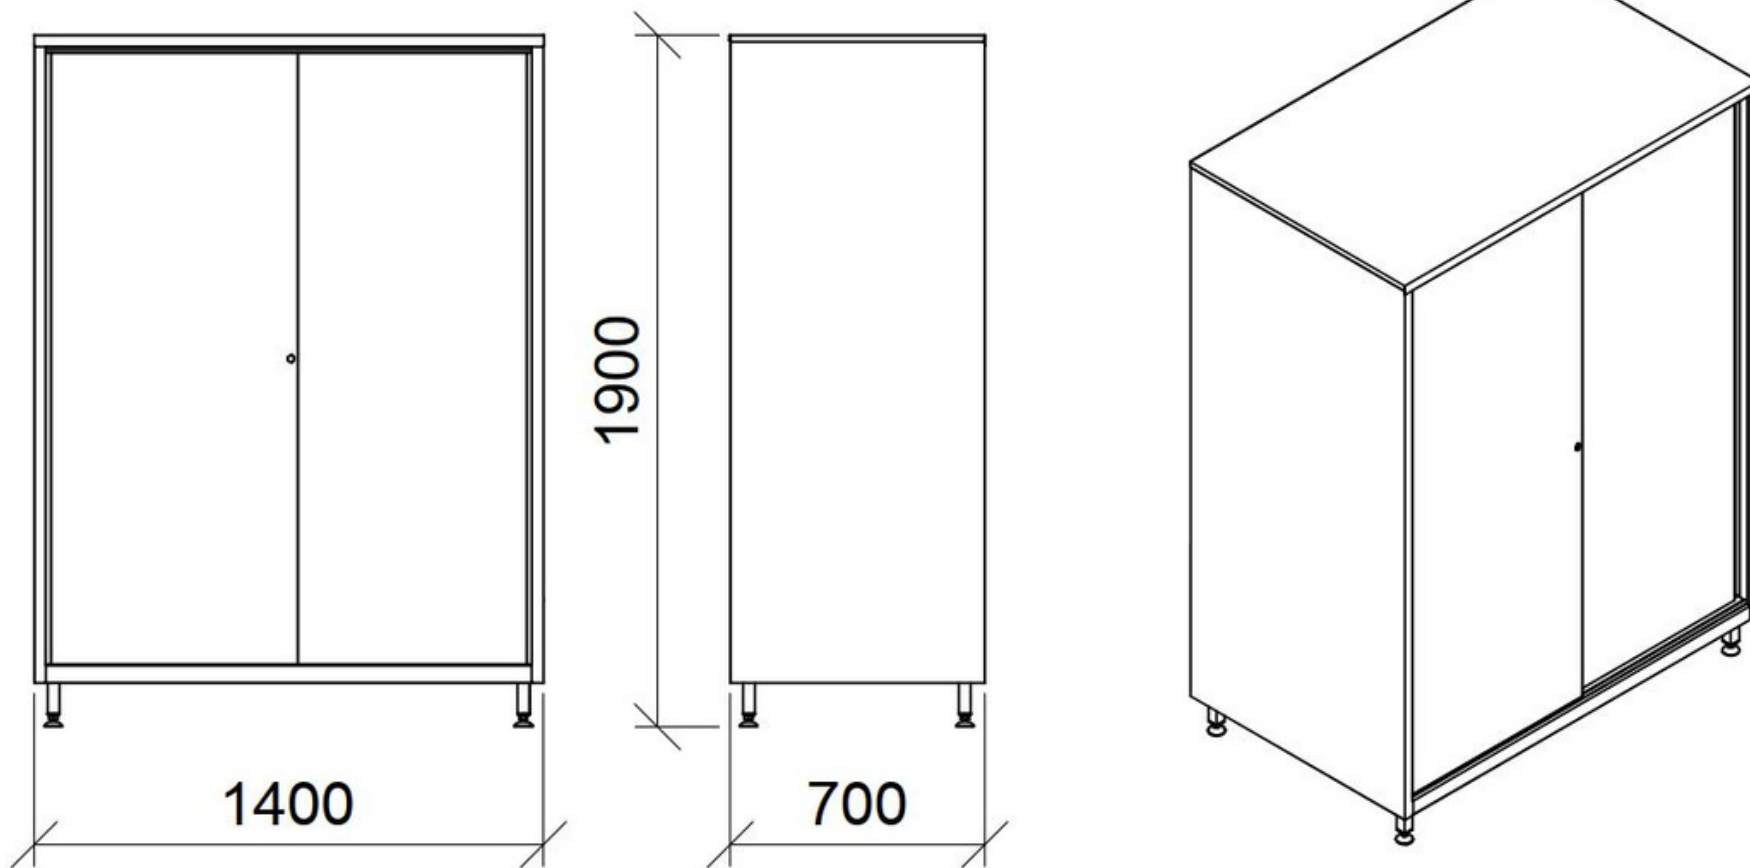

X6044 - Sliding Doors Storage Cupboard

- Stainless steel AISI 304 or AISI 441
- 2 Sliding Doors
- Key lock
- 4 adjustable shelves

- Adjustable feet mm 40x40, 150H
- Dimension mm 1.400 x 700* x 1.900 / 2.150H

*Available width inside about mm 610