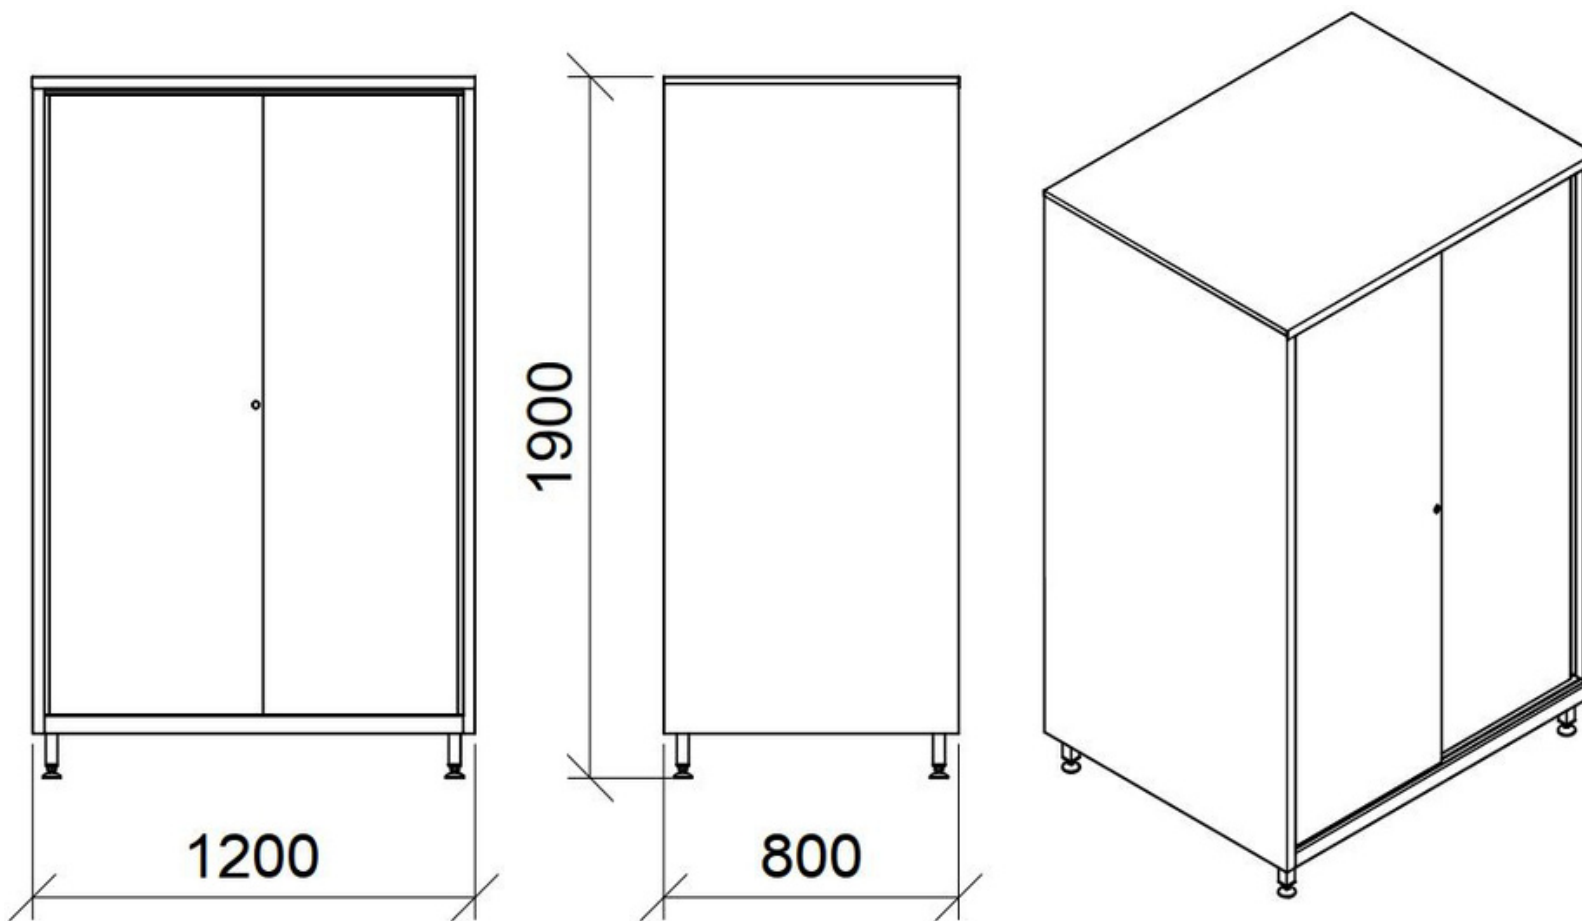

\*Available width inside about mm 510

## X6039 - Sliding Doors Storage Cupboard

- Stainless steel AISI 304 or AISI 441
- 2 Sliding Doors
- Key lock
- 4 adjustable shelves

- Adjustable feet mm 40x40, 150H
- Dimension mm 1.200 x 700\* x 1.900 / 2.150H

\*Available width inside about mm 610

## X6040 - Sliding Doors Storage Cupboard

- Stainless steel AISI 304 or AISI 441
- 2 Sliding Doors
- Key lock
- 4 adjustable shelves

- Adjustable feet mm 40x40, 150H
- Dimension mm 1.200 x 800\* x 1.900 / 2.150H