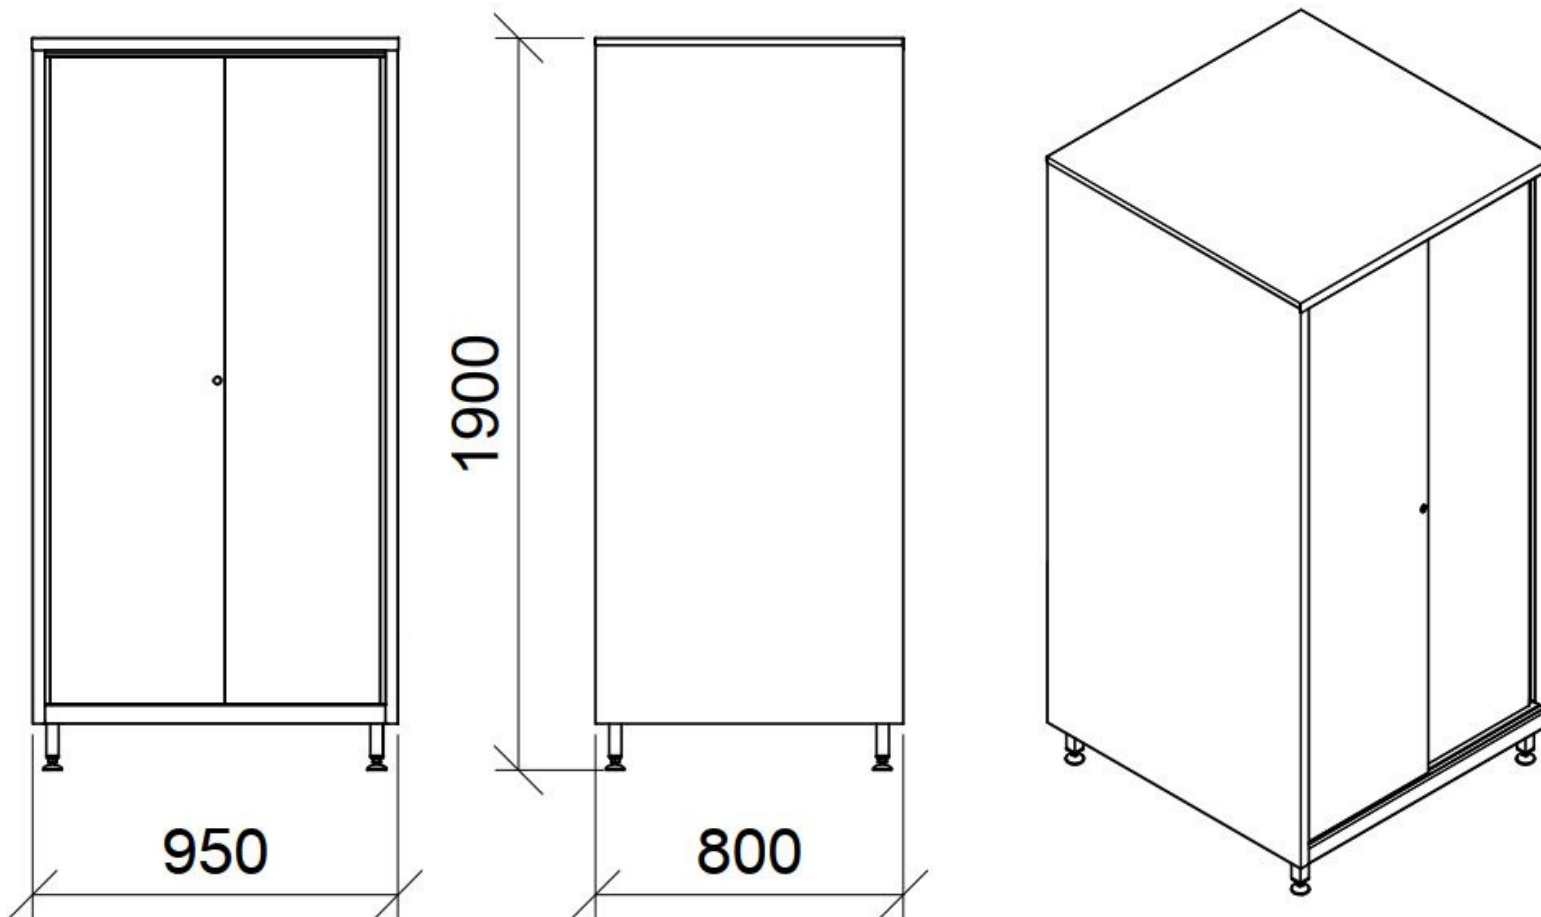

\*Available width inside about mm 510

## X6034 - Sliding Doors Storage Cupboard

- Stainless steel AISI 304 or AISI 441
- 2 Sliding Doors
- Key lock
- 4 adjustable shelves

- Adjustable feet mm 40x40, 150H
- Dimension mm 950 x 700\* x 1.900 / 2.150H

\*Available width inside about mm 610

## X6035 - Sliding Doors Storage Cupboard

- Stainless steel AISI 304 or AISI 441
- 2 Sliding Doors
- Key lock
- 4 adjustable shelves

- Adjustable feet mm 40x40, 150H
- Dimension mm 950 x 800\* x 1.900 / 2.150H