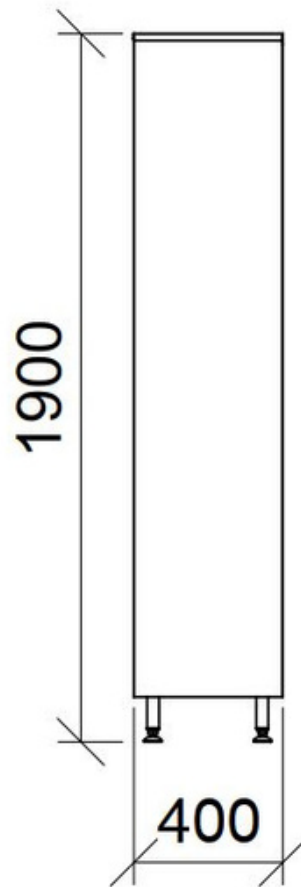

X6041 - Sliding Doors Storage Cupboard

- Stainless steel AISI 304 or AISI 441
- 2 Sliding Doors
- Key lock
- 4 adjustable shelves

- Adjustable feet mm 40x40, 150H
- Dimension mm 1.400 x 400* x 1.900 / 2.150H

*Available width inside about mm 310