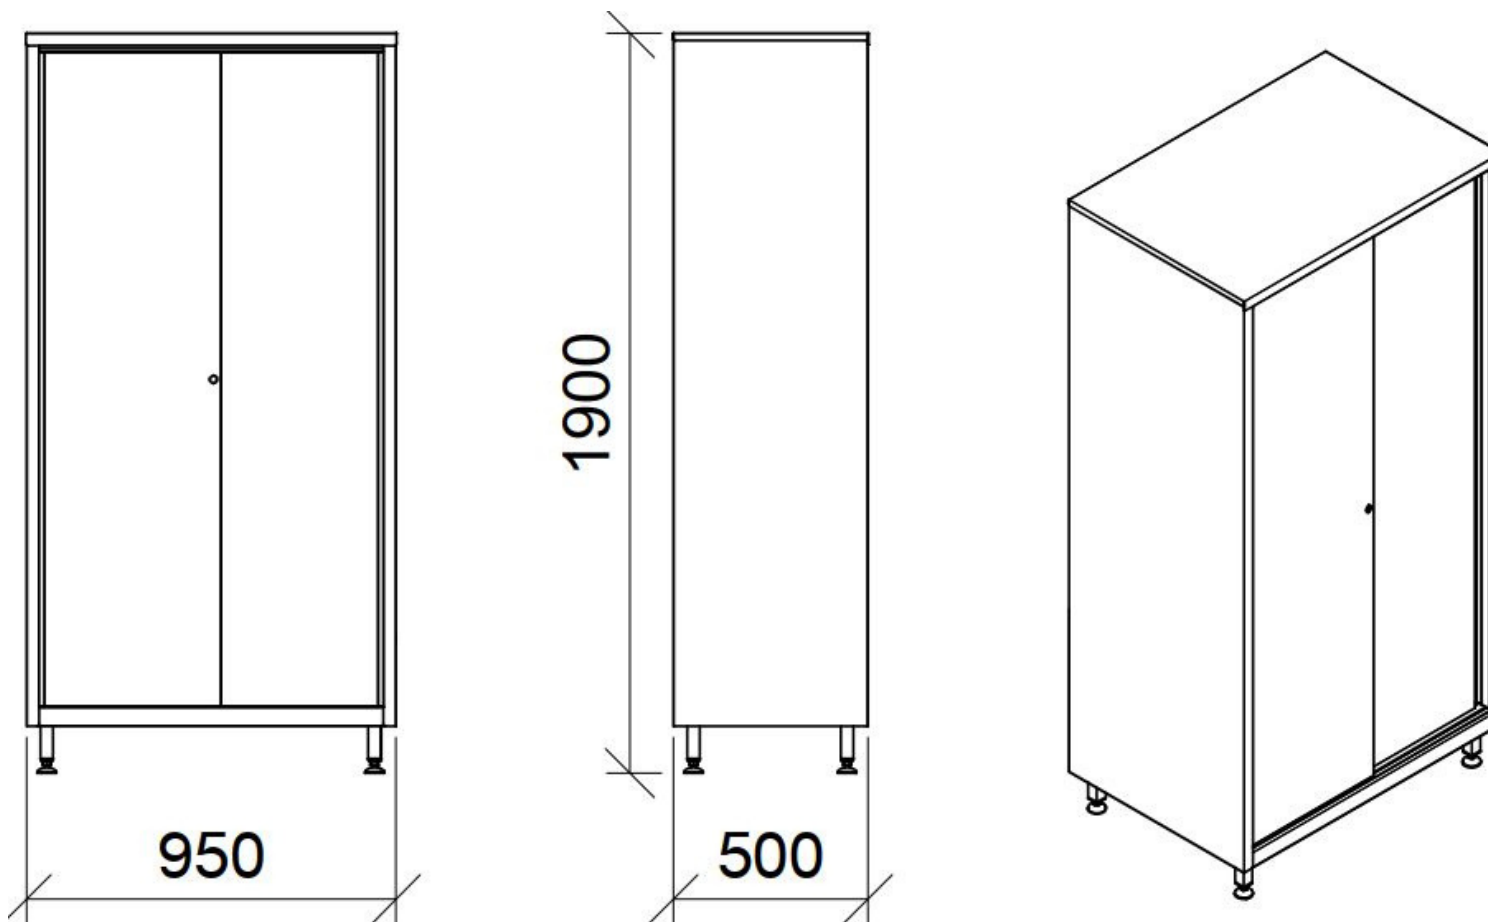

## X6031 - Sliding Doors Storage Cupboard

- Stainless steel AISI 304 or AISI 441
- 2 Sliding Doors
- Key lock
- 4 adjustable shelves

- Adjustable feet mm 40x40, 150H
- Dimension mm 950 x 400\* x 1.900 / 2.150H

\*Available width inside about mm 310

## X6032 - Sliding Doors Storage Cupboard

- Stainless steel AISI 304 or AISI 441
- 2 Sliding Doors
- Key lock
- 4 adjustable shelves

- Adjustable feet mm 40x40, 150H
- Dimension mm 950 x 500\* x 1.900 / 2.150H

## X6033 - Sliding Doors Storage Cupboard

- Stainless steel AISI 304 or AISI 441
- 2 Sliding Doors
- Key lock
- 4 adjustable shelves

- Adjustable feet mm 40x40, 150H
- Dimension mm 950 x 600\* x 1.900 / 2.150H