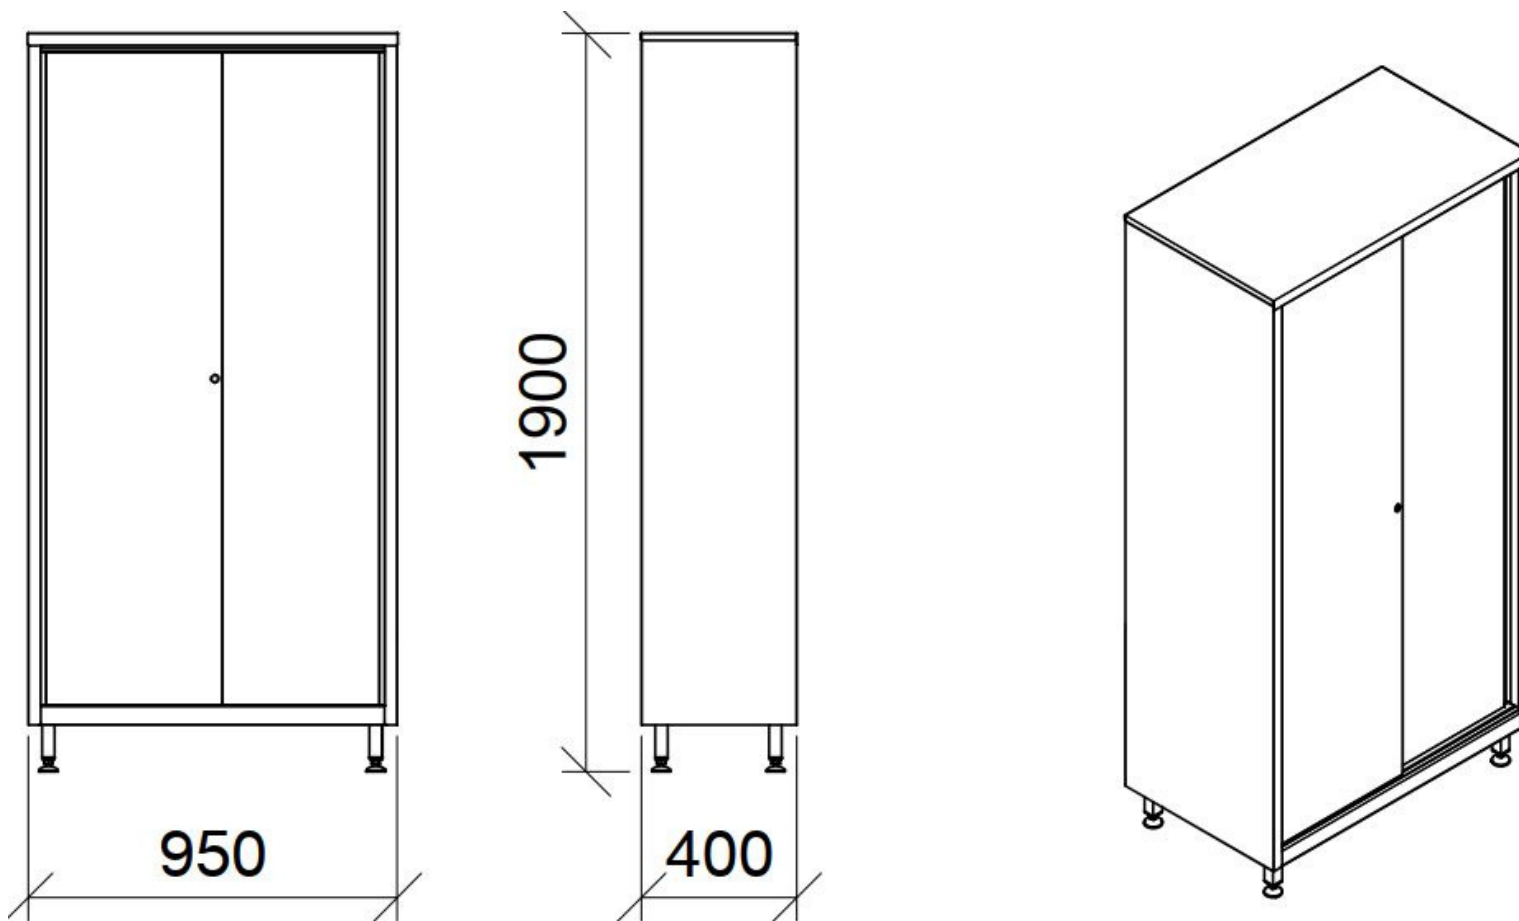

## X6031 - Sliding Doors Storage Cupboard

- Stainless steel AISI 304 or AISI 441
- 2 Sliding Doors
- Key lock
- 4 adjustable shelves

- Adjustable feet mm 40x40, 150H
- Dimension mm 950 x 400\* x 1.900 / 2.150H

\*Available width inside about mm 310

## X6032 - Sliding Doors Storage Cupboard

- Stainless steel AISI 304 or AISI 441
- 2 Sliding Doors
- Key lock
- 4 adjustable shelves

- Adjustable feet mm 40x40, 150H
- Dimension mm 950 x 500\* x 1.900 / 2.150H

\*Available width inside about mm 410