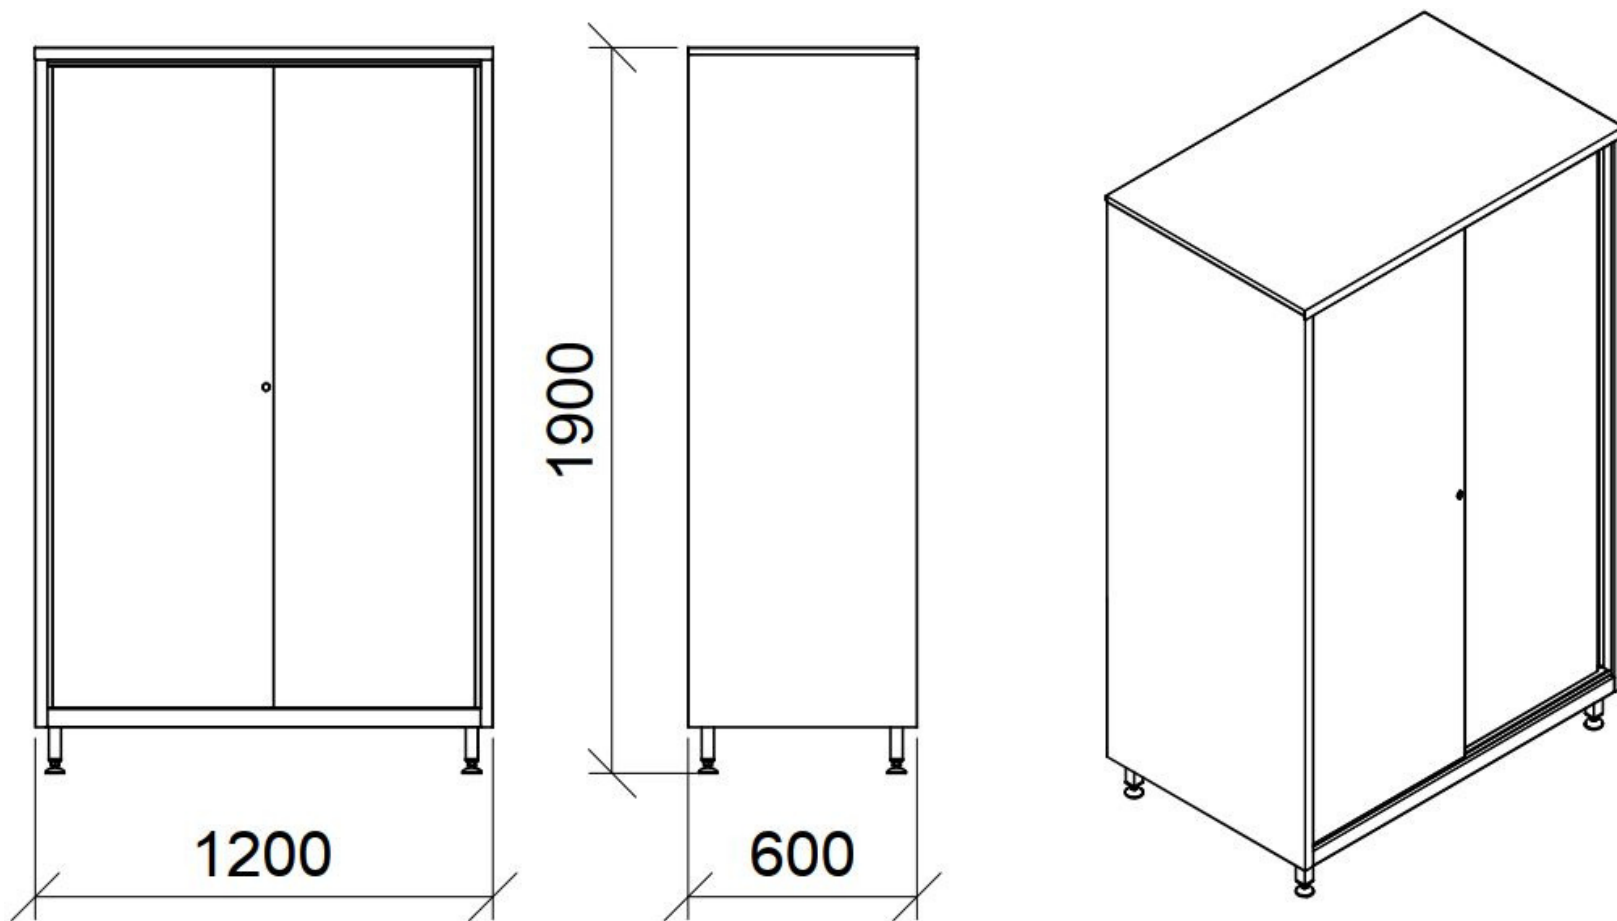

\*Available width inside about mm 310

## X6037 - Sliding Doors Storage Cupboard

- Stainless steel AISI 304 or AISI 441
- 2 Sliding Doors
- Key lock
- 4 adjustable shelves

- Adjustable feet mm 40x40, 150H
- Dimension mm 1.200 x 500\* x 1.900 / 2.150H

\*Available width inside about mm 410

## X6038 - Sliding Doors Storage Cupboard

- Stainless steel AISI 304 or AISI 441
- 2 Sliding Doors
- Key lock
- 4 adjustable shelves

- Adjustable feet mm 40x40, 150H
- Dimension mm 1.200 x 600\* x 1.900 / 2.150H