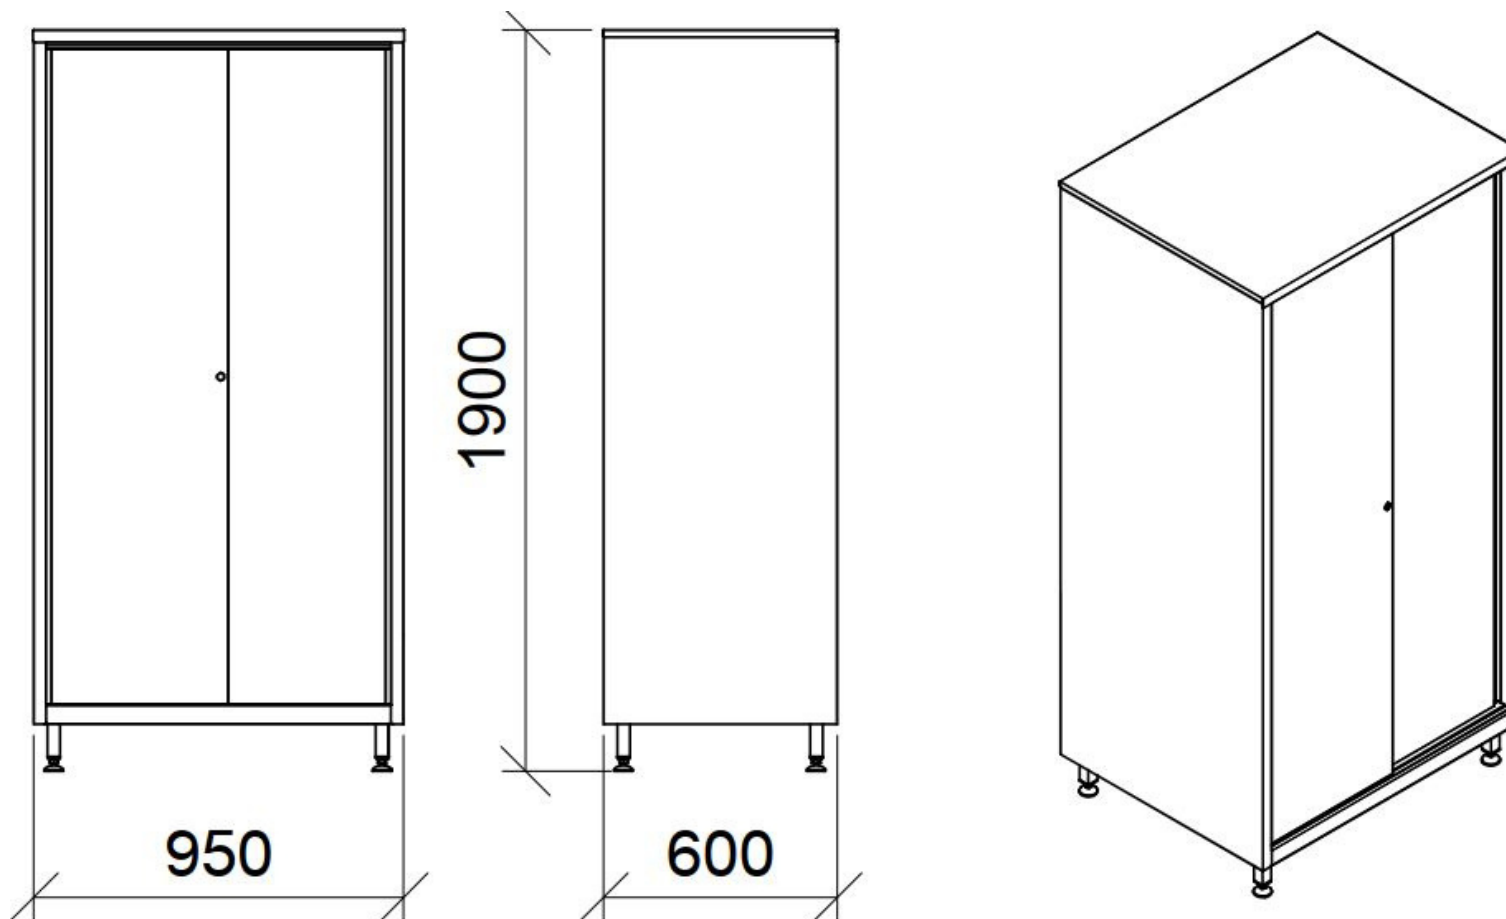

## X6031 - Sliding Doors Storage Cupboard

- Stainless steel AISI 304 or AISI 441
- 2 Sliding Doors
- Key lock
- 4 adjustable shelves

- Adjustable feet mm 40x40, 150H
- Dimension mm 950 x 400\* x 1.900 / 2.150H

## X6032 - Sliding Doors Storage Cupboard

- Stainless steel AISI 304 or AISI 441
- 2 Sliding Doors
- Key lock
- 4 adjustable shelves

- Adjustable feet mm 40x40, 150H
- Dimension mm 950 x 500\* x 1.900 / 2.150H

\*Available width inside about mm 410

## X6033 - Sliding Doors Storage Cupboard

- Stainless steel AISI 304 or AISI 441
- 2 Sliding Doors
- Key lock
- 4 adjustable shelves

- Adjustable feet mm 40x40, 150H
- Dimension mm 950 x 600\* x 1.900 / 2.150H