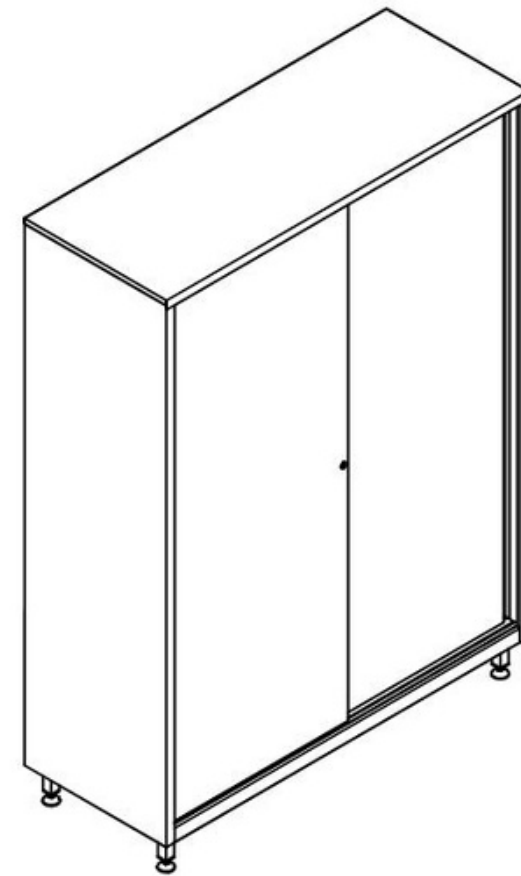

\*Available width inside about mm 310

## X6040 - Sliding Doors Storage Cupboard

- Stainless steel AISI 304 or AISI 441
- 2 Sliding Doors
- Key lock
- 4 adjustable shelves

- Adjustable feet mm 40x40, 150H
- Dimension mm 1.200 x 800\* x 1.900 / 2.150H

\*Available width inside about mm 710

## X6041 - Sliding Doors Storage Cupboard

- Stainless steel AISI 304 or AISI 441
- 2 Sliding Doors
- Key lock
- 4 adjustable shelves

- Adjustable feet mm 40x40, 150H
- Dimension mm 1.400 x 400\* x 1.900 / 2.150H