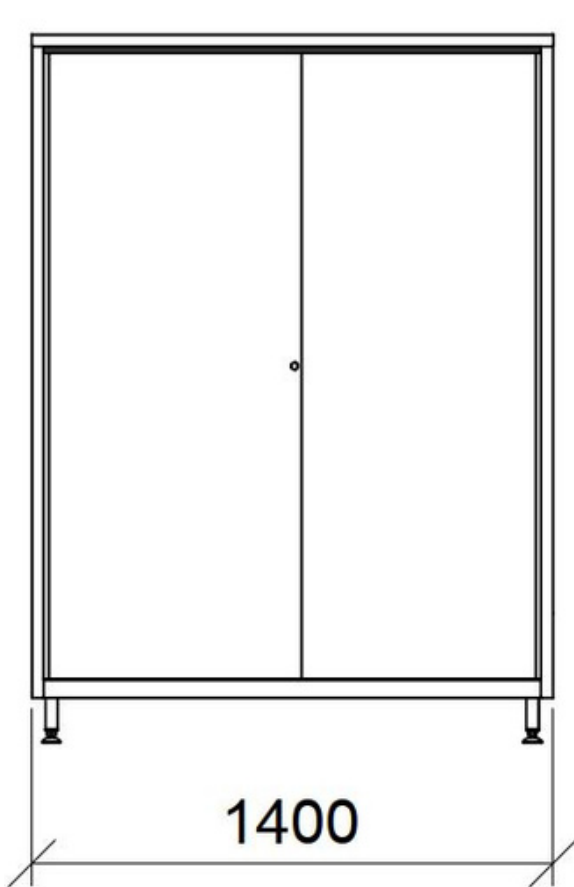

X6041 - Sliding Doors Storage Cupboard

- Stainless steel AISI 304 or AISI 441
- 2 Sliding Doors
- Key lock
- 4 adjustable shelves

- Adjustable feet mm 40x40, 150H
- Dimension mm 1.400 x 400* x 1.900 / 2.150H

*Available width inside about mm 310