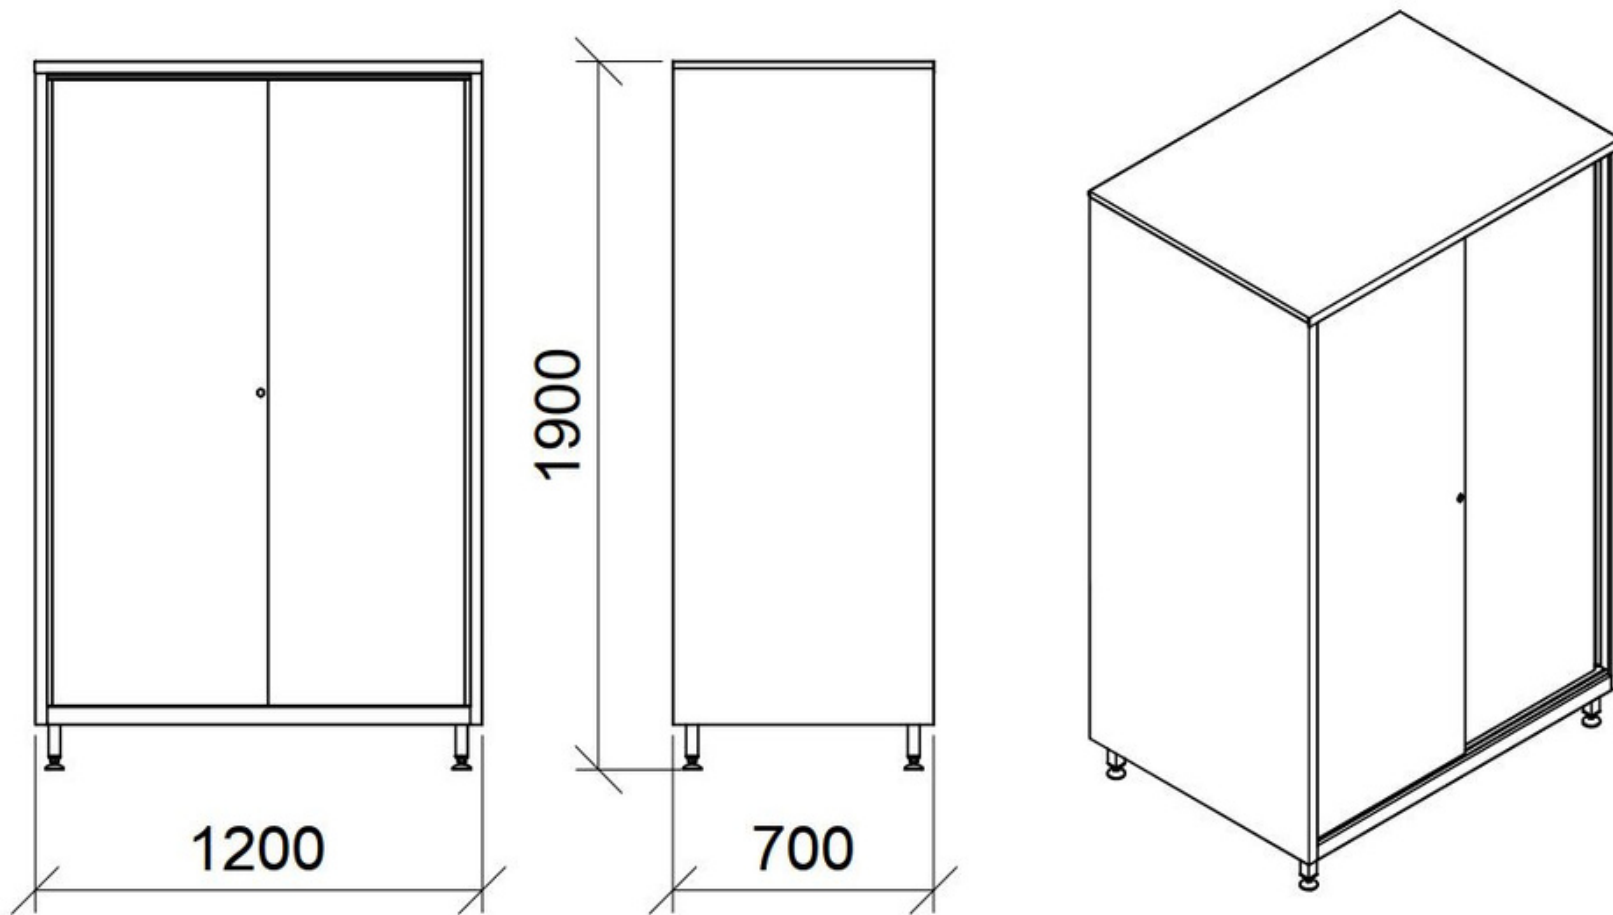

\*Available width inside about mm 310

## X6038 - Sliding Doors Storage Cupboard

- Stainless steel AISI 304 or AISI 441
- 2 Sliding Doors
- Key lock
- 4 adjustable shelves

- Adjustable feet mm 40x40, 150H
- Dimension mm 1.200 x 600\* x 1.900 / 2.150H

\*Available width inside about mm 510

## X6039 - Sliding Doors Storage Cupboard

- Stainless steel AISI 304 or AISI 441
- 2 Sliding Doors
- Key lock
- 4 adjustable shelves

- Adjustable feet mm 40x40, 150H
- Dimension mm 1.200 x 700\* x 1.900 / 2.150H