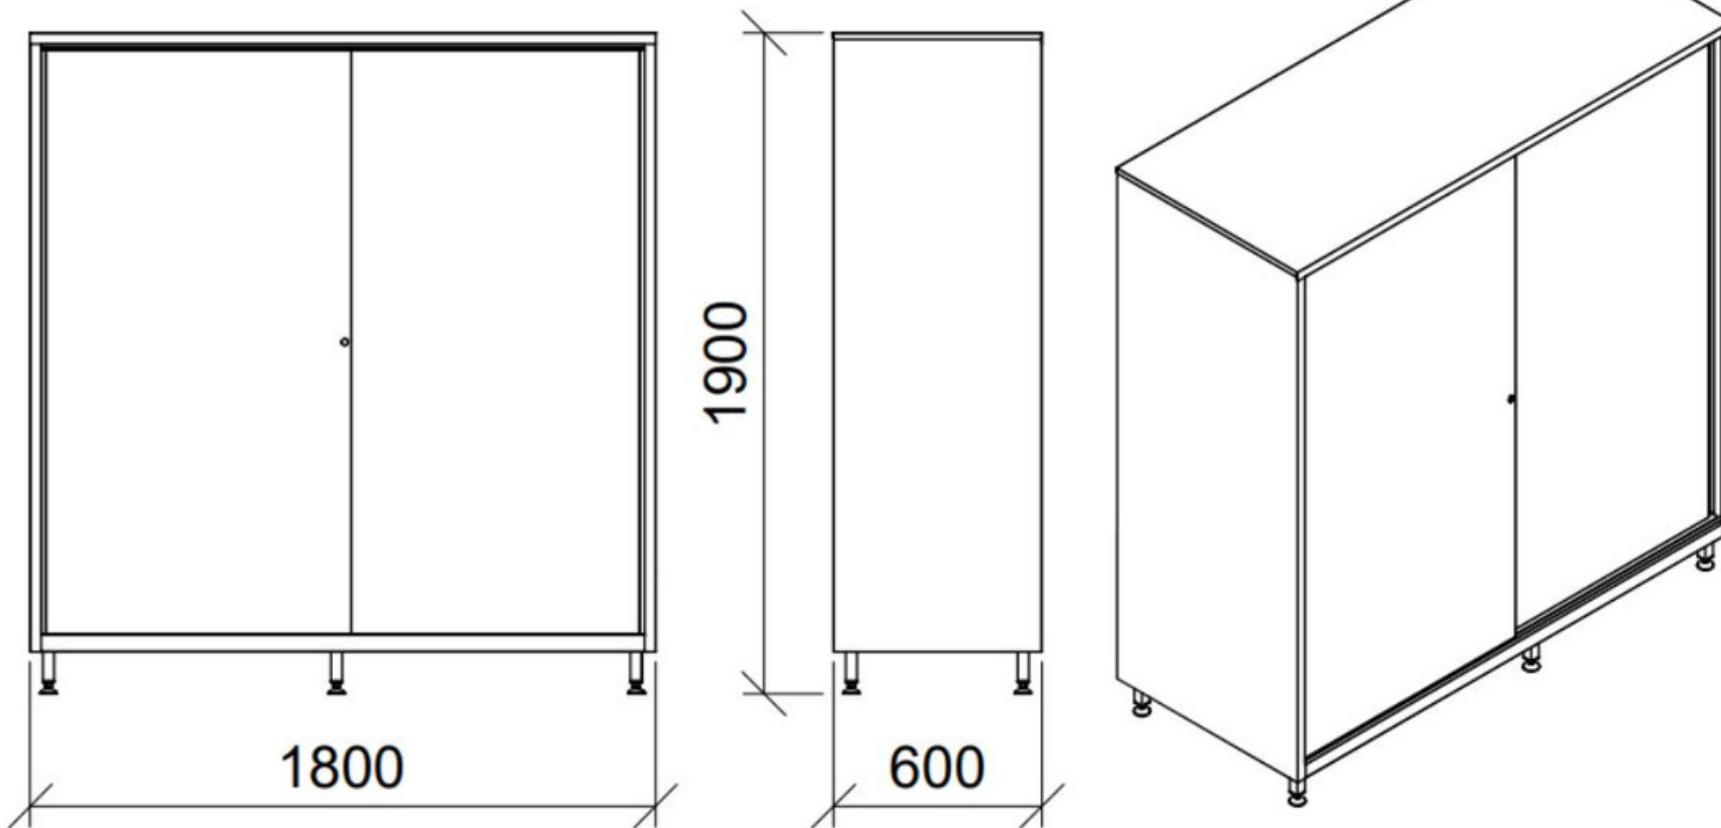

*Available width inside about mm 710

X6051 - Sliding Doors Storage Cupboard

- Stainless steel AISI 304 or AISI 441
- 2 Sliding Doors
- Key lock
- 4 adjustable shelves, internal separation

- Adjustable feet mm 40x40, 150H
- Dimension mm 1.800 x 400* x 1.900 / 2.150H

*Available width inside about mm 310

X6052 - Sliding Doors Storage Cupboard

- Stainless steel AISI 304 or AISI 441
- 2 Sliding Doors
- Key lock
- 4 adjustable shelves, internal separation

- Adjustable feet mm 40x40, 150H
- Dimension mm 1.800 x 500* x 1.900 / 2.150H

*Available width inside about mm 410

X6053 - Sliding Doors Storage Cupboard

- Stainless steel AISI 304 or AISI 441
- 2 Sliding Doors
- Key lock
- 4 adjustable shelves, internal separation

- Adjustable feet mm 40x40, 150H
- Dimension mm 1.800 x 600* x 1.900 / 2.150H

*Available width inside about mm 510

X6054 - Sliding Doors Storage Cupboard

- Stainless steel AISI 304 or AISI 441
- 2 Sliding Doors
- Key lock
- 4 adjustable shelves, internal partition

- Adjustable feet mm 40x40, 150H
- Dimension mm 1.800 x 700* x 1.900 / 2.150H