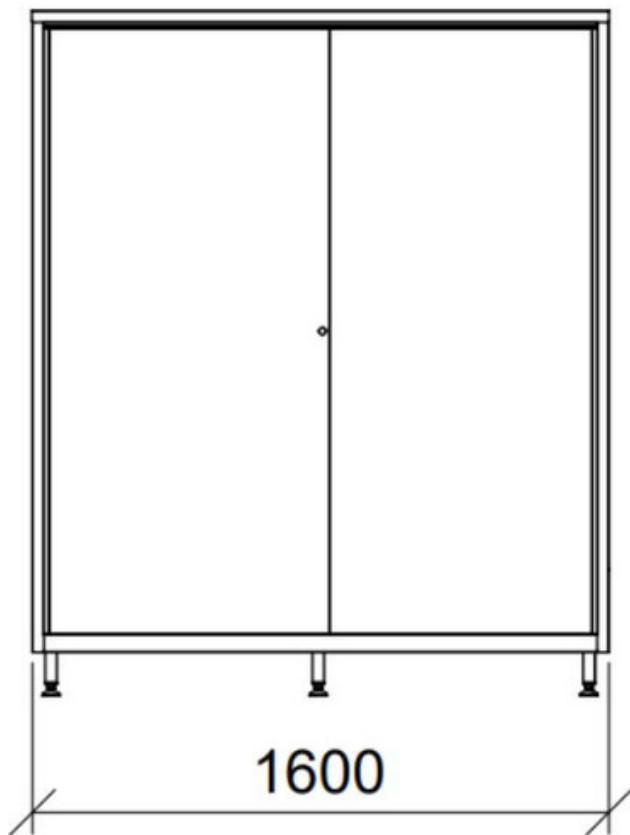

X6046 - Sliding Doors Storage Cupboard

- Stainless steel AISI 304 or AISI 441
- 2 Sliding Doors
- Key lock
- 4+4 adjustable shelves, internal partition

- Adjustable feet mm 40x40, 150H
- Dimension mm 1.600 x 400* x 1.900 / 2.150H

*Available width inside about mm 310

X6047 - Sliding Doors Storage Cupboard

- Stainless steel AISI 304 or AISI 441
- 2 Sliding Doors
- Key lock
- 4+4 adjustable shelves, internal partition

- Adjustable feet mm 40x40, 150H
- Dimension mm 1.600 x 500* x 1.900 / 2.150H

*Available width inside about mm 410

X6048 - Sliding Doors Storage Cupboard

- Stainless steel AISI 304 or AISI 441
- 2 Sliding Doors
- Key lock
- 4 adjustable shelves, internal partition

- Adjustable feet mm 40x40, 150H
- Dimension mm 1.600 x 600* x 1.900 / 2.150H

*Available width inside about mm 510

X6049 - Sliding Doors Storage Cupboard

- Stainless steel AISI 304 or AISI 441
- 2 Sliding Doors
- Key lock
- 4 adjustable shelves, internal partition

- Adjustable feet mm 40x40, 150H
- Dimension mm 1.600 x 700* x 1.900 / 2.150H