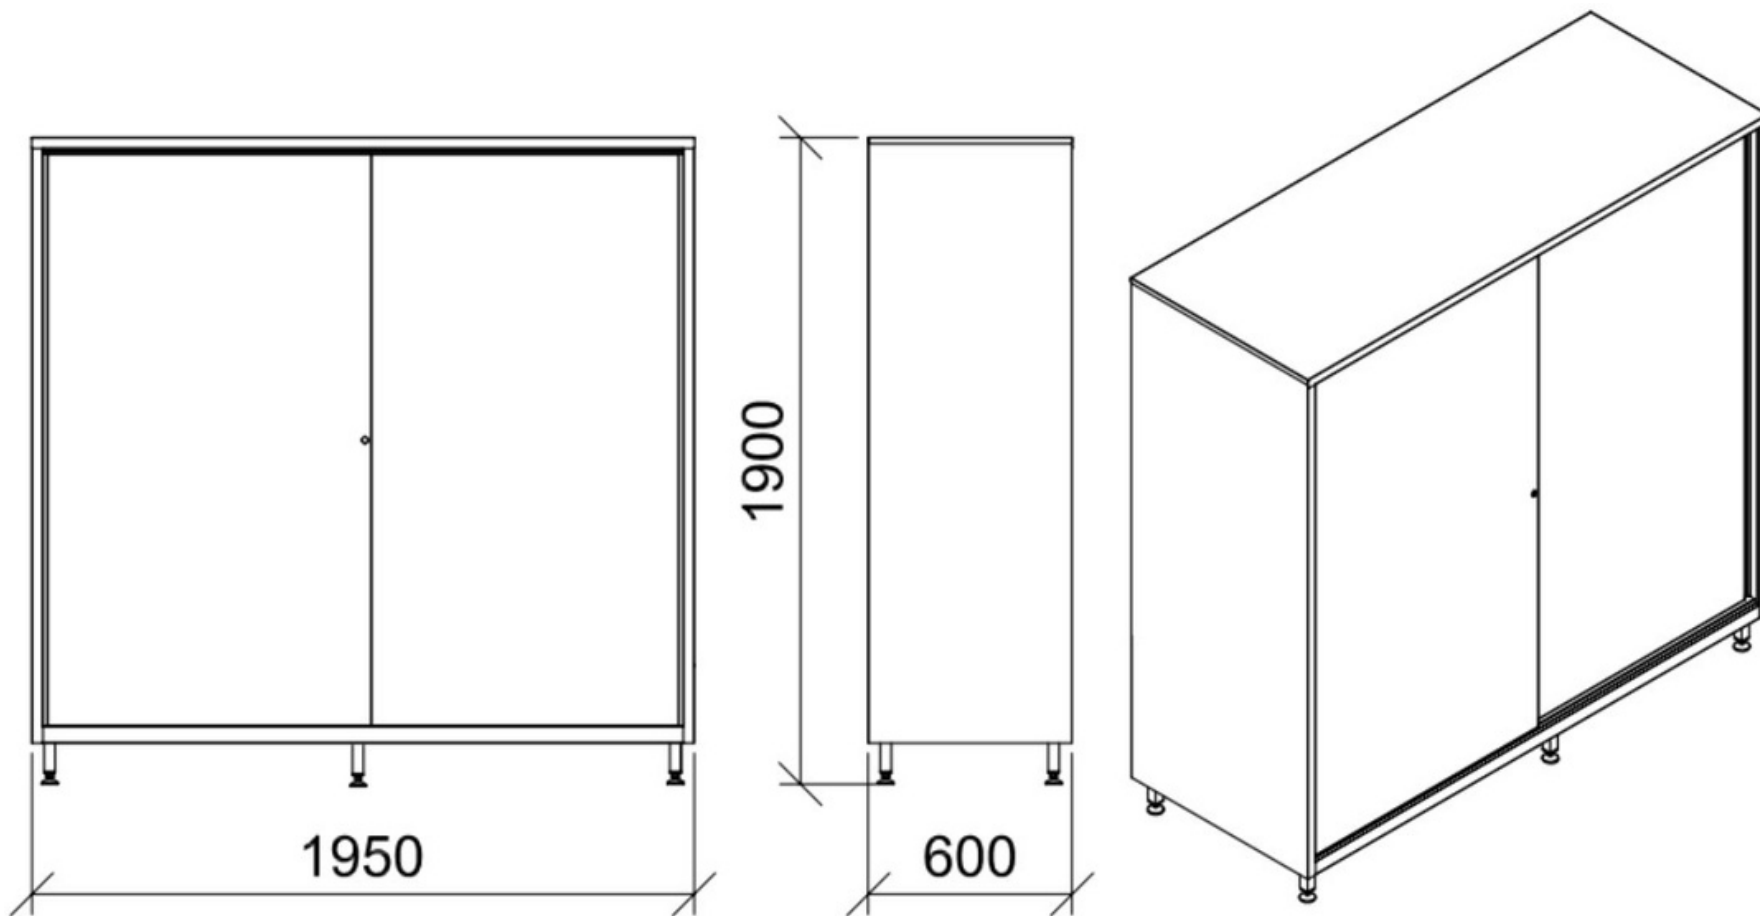

*Available width inside about mm 710

X6056 - Sliding Doors Storage Cupboard

- Stainless steel AISI 304 or AISI 441
- 2 Sliding Doors
- Key lock
- 4 adjustable shelves, internal partition

- Adjustable feet mm 40x40, 150H
- Dimension mm 1.950 x 400* x 1.900 / 2.150H

*Available width inside about mm 310

X6057 - Sliding Doors Storage Cupboard

- Stainless steel AISI 304 or AISI 441
- 2 Sliding Doors
- Key lock
- 4 adjustable shelves, internal partition

- Adjustable feet mm 40x40, 150H
- Dimension mm 1.950 x 500* x 1.900 / 2.150H

*Available width inside about mm 410

X6058 - Sliding Doors Storage Cupboard

- Stainless steel AISI 304 or AISI 441
- 2 Sliding Doors
- Key lock
- 4 adjustable shelves, internal partition

- Adjustable feet mm 40x40, 150H
- Dimension mm 1.950 x 600* x 1.900 / 2.150H

*Available width inside about mm 710