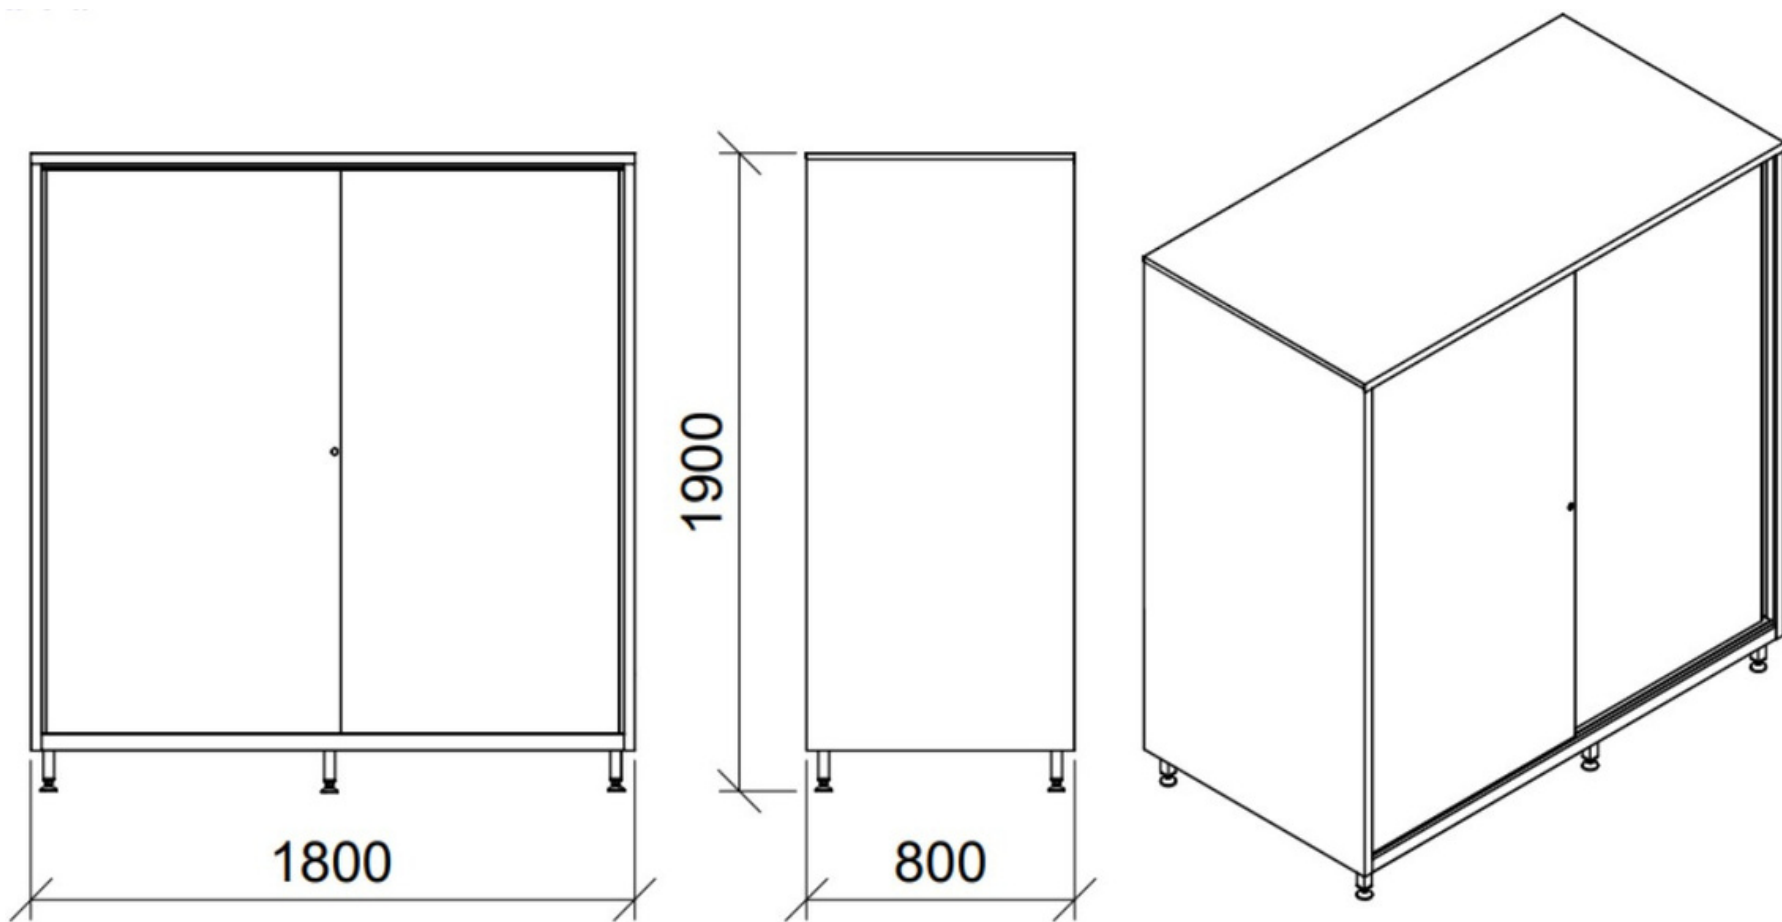

*Available width inside about mm 410

X6053 - Sliding Doors Storage Cupboard

- Stainless steel AISI 304 or AISI 441
- 2 Sliding Doors
- Key lock
- 4 adjustable shelves, internal separation

- Adjustable feet mm 40x40, 150H
- Dimension mm 1.800 x 600* x 1.900 / 2.150H

*Available width inside about mm 510

X6054 - Sliding Doors Storage Cupboard

- Stainless steel AISI 304 or AISI 441
- 2 Sliding Doors
- Key lock
- 4 adjustable shelves, internal partition

- Adjustable feet mm 40x40, 150H
- Dimension mm 1.800 x 700* x 1.900 / 2.150H

*Available width inside about mm 610

X6055 - Sliding Doors Storage Cupboard

- Stainless steel AISI 304 or AISI 441
- 2 Sliding Doors
- Key lock
- 4 adjustable shelves, internal partition

- Adjustable feet mm 40x40, 150H
- Dimension mm 1.800 x 800* x 1.900 / 2.150H

*Available width inside about mm 710

X6056 - Sliding Doors Storage Cupboard

- Stainless steel AISI 304 or AISI 441
- 2 Sliding Doors
- Key lock
- 4 adjustable shelves, internal partition

- Adjustable feet mm 40x40, 150H
- Dimension mm 1.950 x 400* x 1.900 / 2.150H