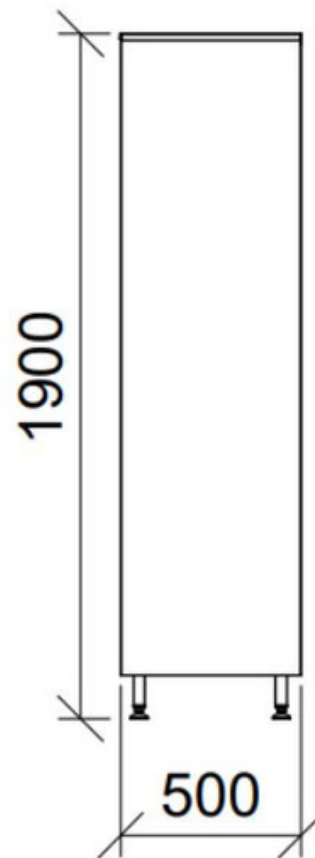

X6046 - Sliding Doors Storage Cupboard

- Stainless steel AISI 304 or AISI 441
- 2 Sliding Doors
- Key lock
- 4+4 adjustable shelves, internal partition

- Adjustable feet mm 40x40, 150H
- Dimension mm 1.600 x 400* x 1.900 / 2.150H

*Available width inside about mm 310

X6047 - Sliding Doors Storage Cupboard

- Stainless steel AISI 304 or AISI 441
- 2 Sliding Doors
- Key lock
- 4+4 adjustable shelves, internal partition

- Adjustable feet mm 40x40, 150H
- Dimension mm 1.600 x 500* x 1.900 / 2.150H

*Available width inside about mm 410

X6048 - Sliding Doors Storage Cupboard

- Stainless steel AISI 304 or AISI 441
- 2 Sliding Doors
- Key lock
- 4 adjustable shelves, internal partition

- Adjustable feet mm 40x40, 150H
- Dimension mm 1.600 x 600* x 1.900 / 2.150H

*Available width inside about mm 710