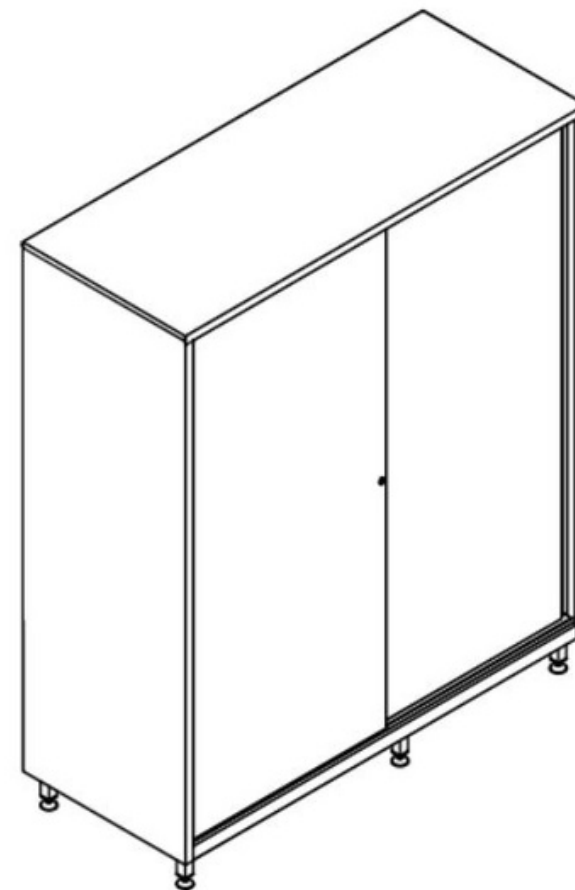

X6046 - Sliding Doors Storage Cupboard

- Stainless steel AISI 304 or AISI 441
- 2 Sliding Doors
- Key lock
- 4+4 adjustable shelves, internal partition

- Adjustable feet mm 40x40, 150H
- Dimension mm 1.600 x 400* x 1.900 / 2.150H

*Available width inside about mm 310

X6047 - Sliding Doors Storage Cupboard

- Stainless steel AISI 304 or AISI 441
- 2 Sliding Doors
- Key lock
- 4+4 adjustable shelves, internal partition

- Adjustable feet mm 40x40, 150H
- Dimension mm 1.600 x 500* x 1.900 / 2.150H

*Available width inside about mm 410

X6048 - Sliding Doors Storage Cupboard

- Stainless steel AISI 304 or AISI 441
- 2 Sliding Doors
- Key lock
- 4 adjustable shelves, internal partition

- Adjustable feet mm 40x40, 150H
- Dimension mm 1.600 x 600* x 1.900 / 2.150H

*Available width inside about mm 510

X6049 - Sliding Doors Storage Cupboard

- Stainless steel AISI 304 or AISI 441
- 2 Sliding Doors
- Key lock
- 4 adjustable shelves, internal partition

- Adjustable feet mm 40x40, 150H
- Dimension mm 1.600 x 700* x 1.900 / 2.150H