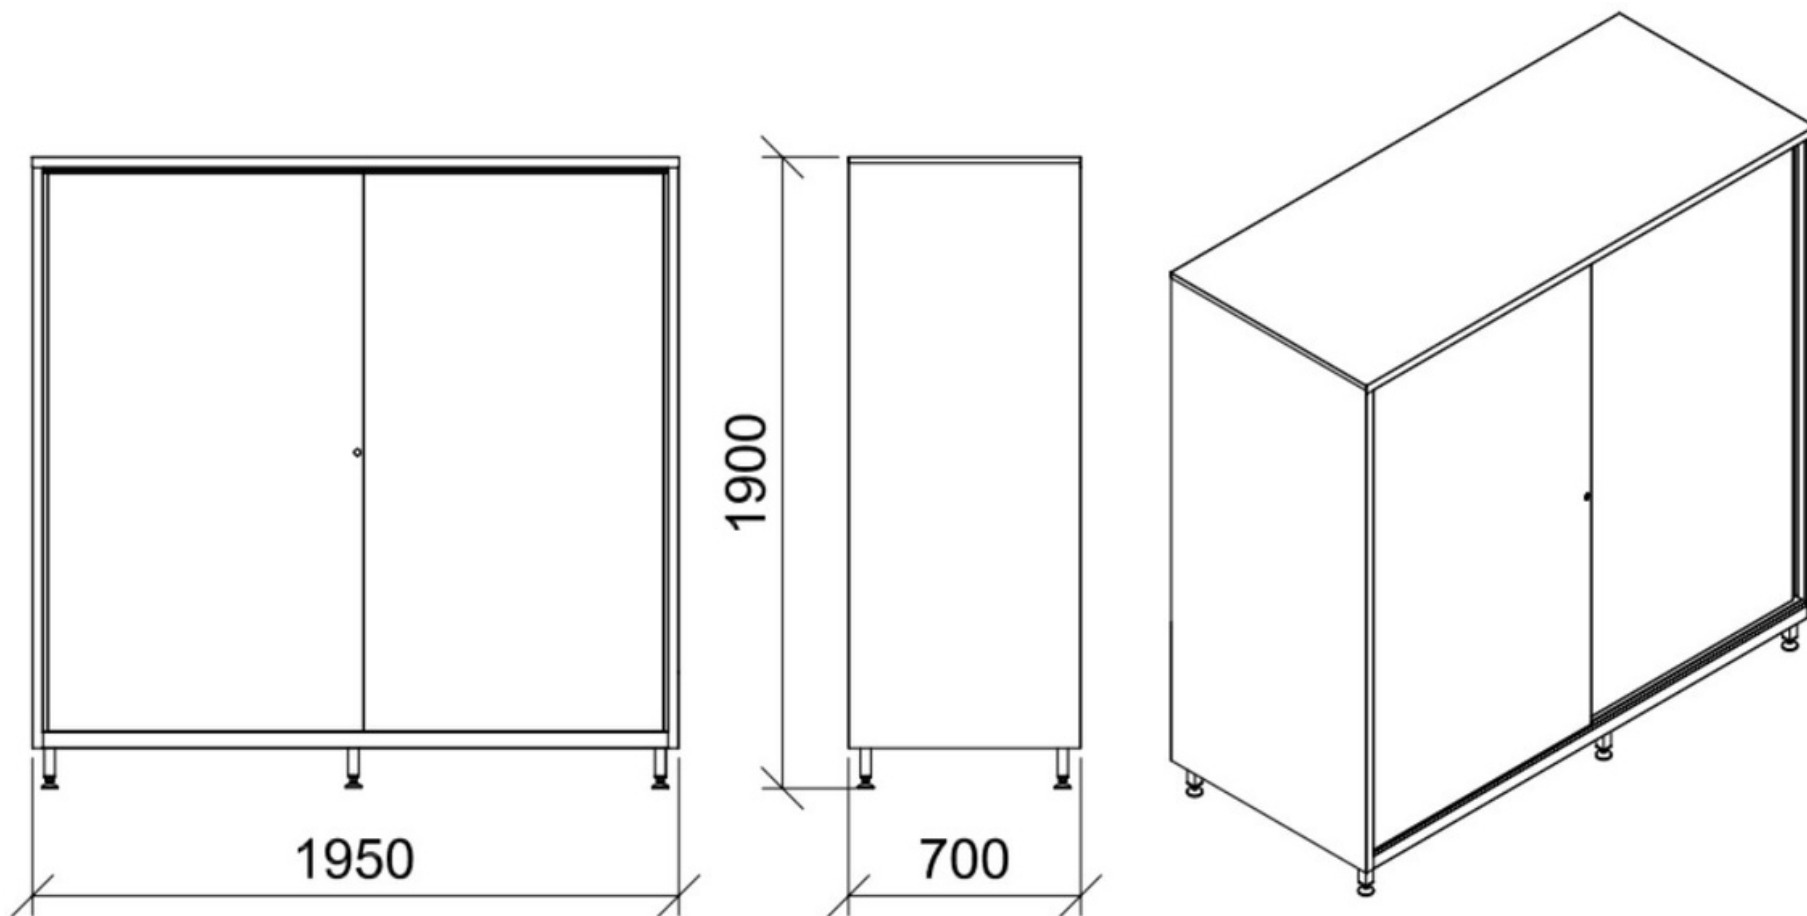

*Available width inside about mm 410

X6058 - Sliding Doors Storage Cupboard

- Stainless steel AISI 304 or AISI 441
- 2 Sliding Doors
- Key lock
- 4 adjustable shelves, internal partition

- Adjustable feet mm 40x40, 150H
- Dimension mm 1.950 x 600* x 1.900 / 2.150H

*Available width inside about mm 510

X6059 - Sliding Doors Storage Cupboard

- Stainless steel AISI 304 or AISI 441
- 2 Sliding Doors
- Key lock
- 4 adjustable shelves, internal partition

- Adjustable feet mm 40x40, 150H
- Dimension mm 1.950 x 700* x 1.900 / 2.150H

*Available width inside about mm 610

X6060 - Sliding Doors Storage Cupboard

- Stainless steel AISI 304 or AISI 441
- 2 Sliding Doors
- Key lock
- 4 adjustable shelves, internal partition

- Adjustable feet mm 40x40, 150H
- Dimension mm 1.950 x 800* x 1.900 / 2.150H

*Available width inside about mm 710