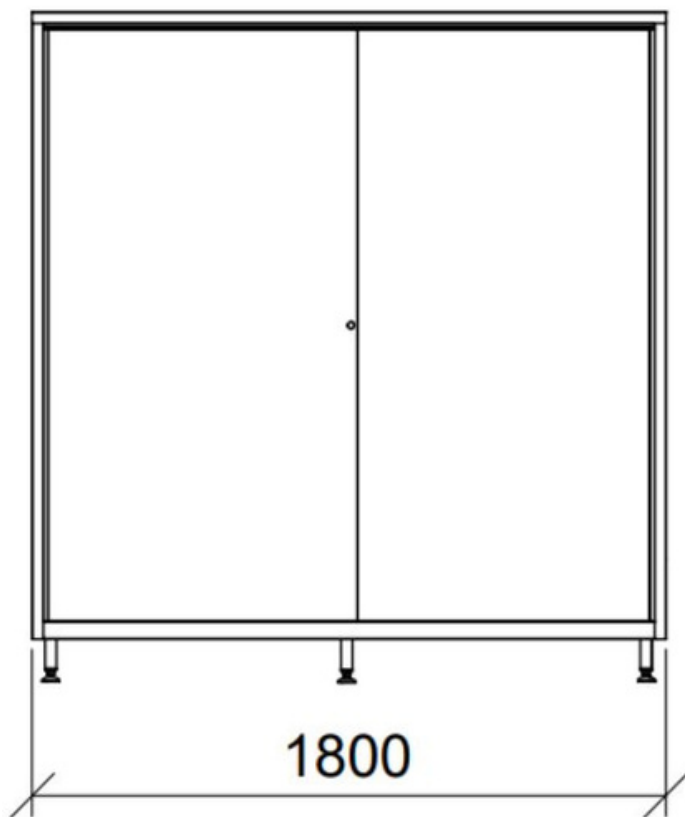

*Available width inside about mm 610

X6050 - Sliding Doors Storage Cupboard

- Stainless steel AISI 304 or AISI 441
- 2 Sliding Doors
- Key lock
- 4 adjustable shelves, internal separation

- Adjustable feet mm 40x40, 150H
- Dimension mm 1.600 x 800* x 1.900 / 2.150H

*Available width inside about mm 710

X6051 - Sliding Doors Storage Cupboard

- Stainless steel AISI 304 or AISI 441
- 2 Sliding Doors
- Key lock
- 4 adjustable shelves, internal separation

- Adjustable feet mm 40x40, 150H
- Dimension mm 1.800 x 400* x 1.900 / 2.150H

*Available width inside about mm 310

X6052 - Sliding Doors Storage Cupboard

- Stainless steel AISI 304 or AISI 441
- 2 Sliding Doors
- Key lock
- 4 adjustable shelves, internal separation

- Adjustable feet mm 40x40, 150H
- Dimension mm 1.800 x 500* x 1.900 / 2.150H

*Available width inside about mm 710