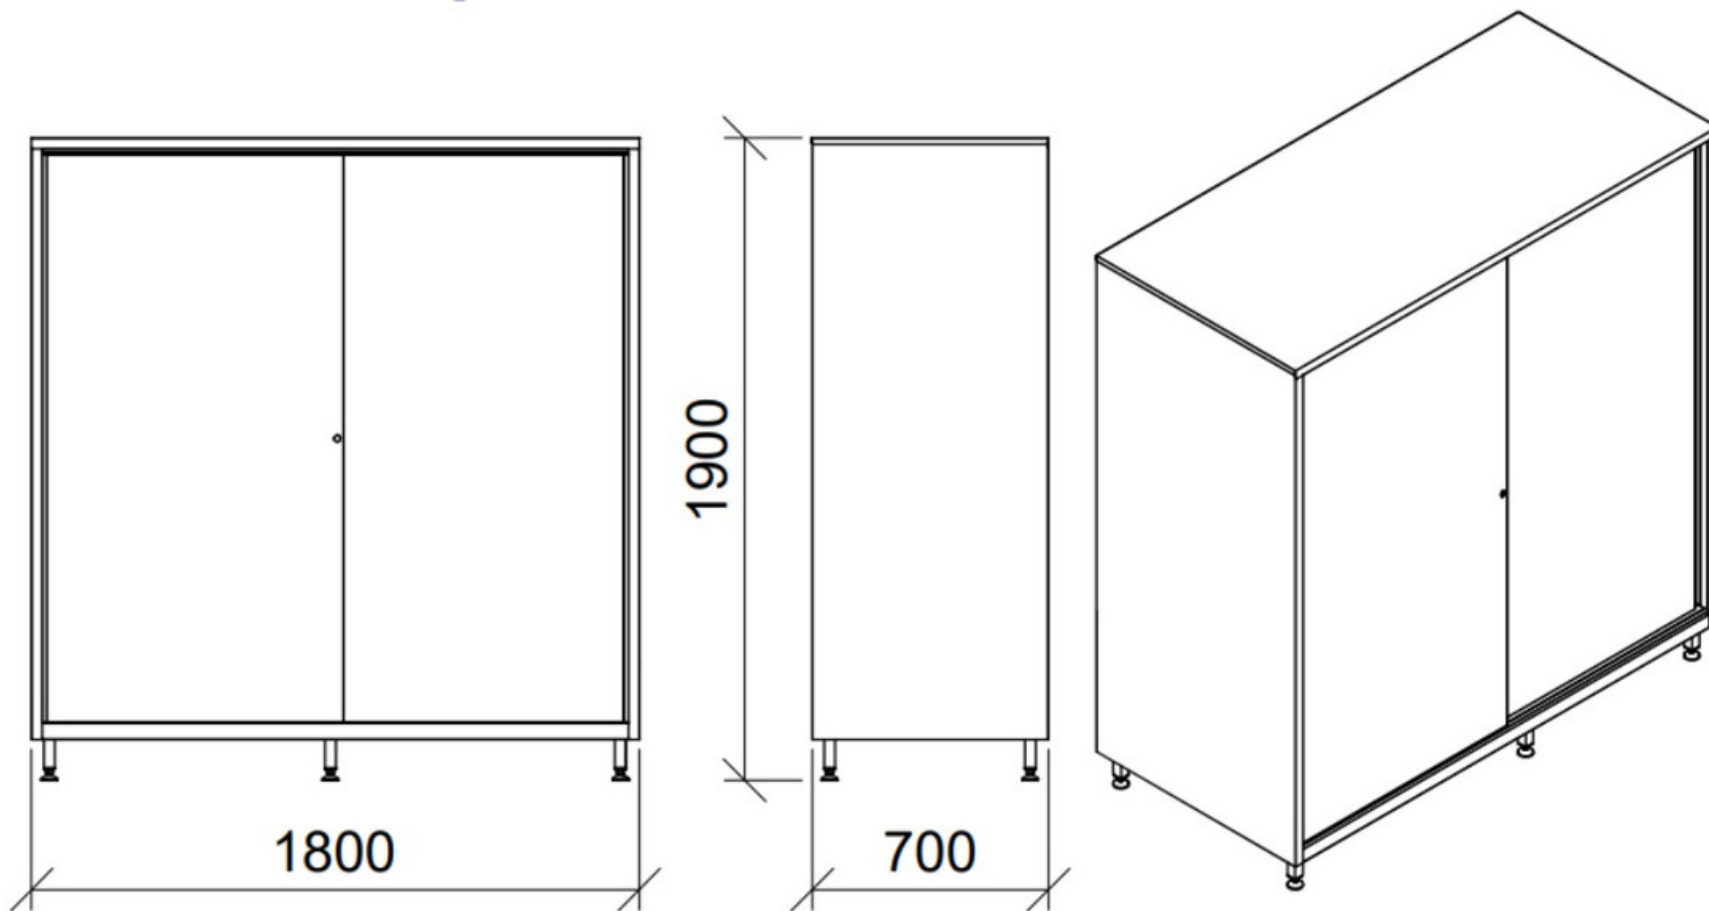

*Available width inside about mm 310

X6052 - Sliding Doors Storage Cupboard

- Stainless steel AISI 304 or AISI 441
- 2 Sliding Doors
- Key lock
- 4 adjustable shelves, internal separation

- Adjustable feet mm 40x40, 150H
- Dimension mm 1.800 x 500* x 1.900 / 2.150H

*Available width inside about mm 410

X6053 - Sliding Doors Storage Cupboard

- Stainless steel AISI 304 or AISI 441
- 2 Sliding Doors
- Key lock
- 4 adjustable shelves, internal separation

- Adjustable feet mm 40x40, 150H
- Dimension mm 1.800 x 600* x 1.900 / 2.150H

*Available width inside about mm 510

X6054 - Sliding Doors Storage Cupboard

- Stainless steel AISI 304 or AISI 441
- 2 Sliding Doors
- Key lock
- 4 adjustable shelves, internal partition

- Adjustable feet mm 40x40, 150H
- Dimension mm 1.800 x 700* x 1.900 / 2.150H

*Available width inside about mm 610

X6055 - Sliding Doors Storage Cupboard

- Stainless steel AISI 304 or AISI 441
- 2 Sliding Doors
- Key lock
- 4 adjustable shelves, internal partition

- Adjustable feet mm 40x40, 150H
- Dimension mm 1.800 x 800* x 1.900 / 2.150H