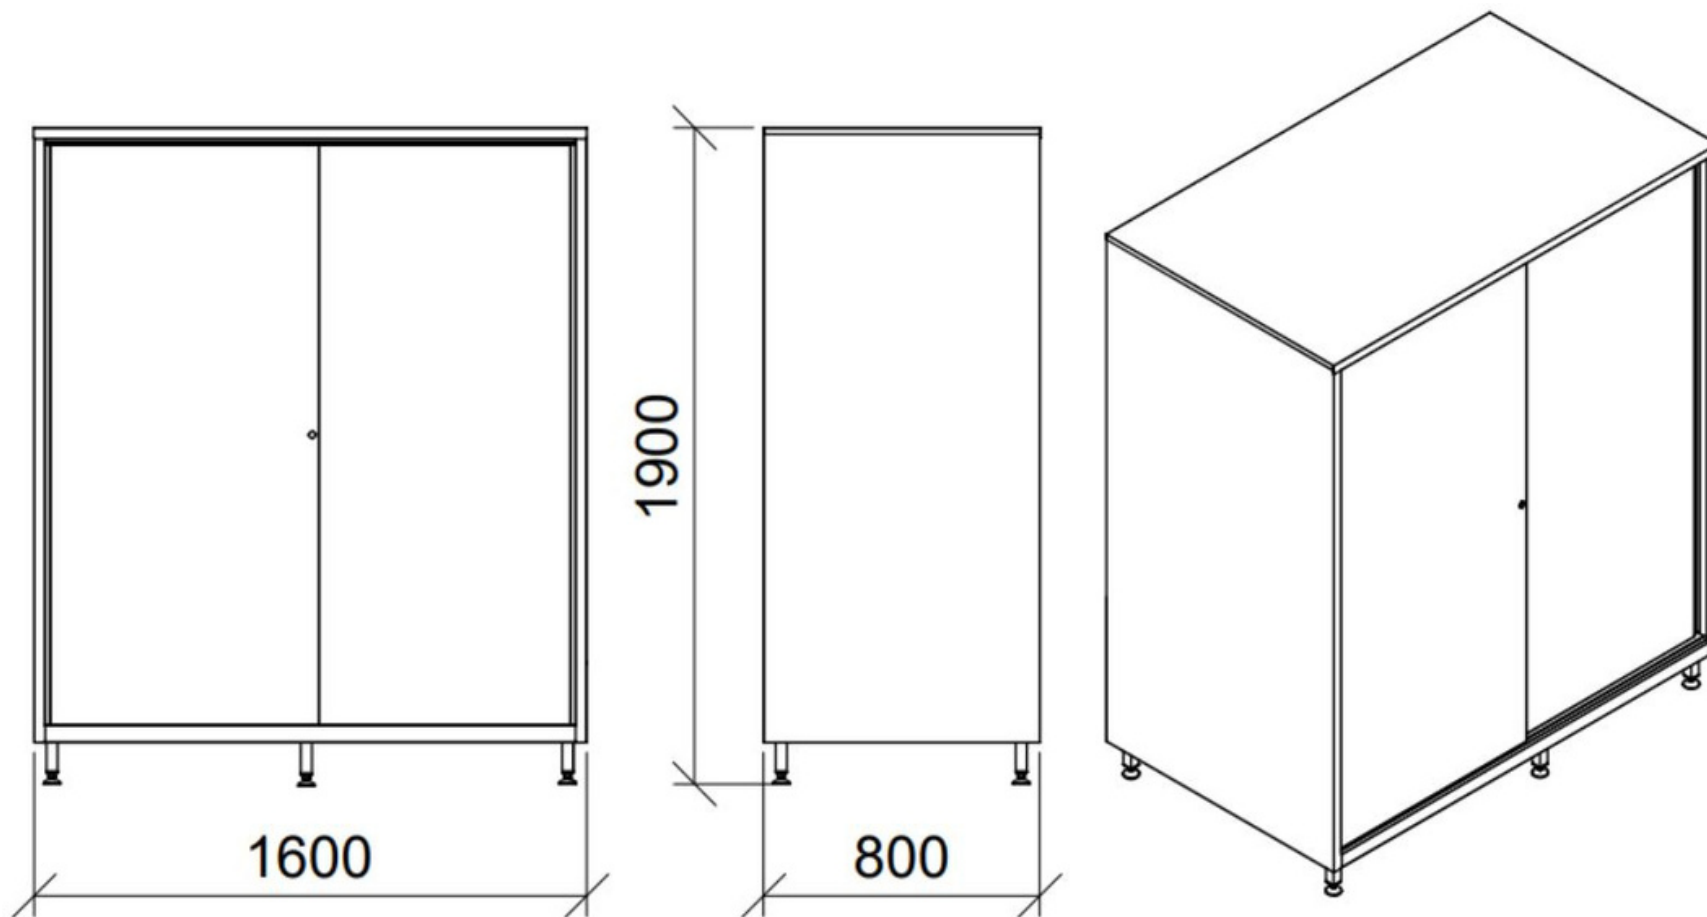

*Available width inside about mm 410

X6048 - Sliding Doors Storage Cupboard

- Stainless steel AISI 304 or AISI 441
- 2 Sliding Doors
- Key lock
- 4 adjustable shelves, internal partition

- Adjustable feet mm 40x40, 150H
- Dimension mm 1.600 x 600* x 1.900 / 2.150H

*Available width inside about mm 510

X6049 - Sliding Doors Storage Cupboard

- Stainless steel AISI 304 or AISI 441
- 2 Sliding Doors
- Key lock
- 4 adjustable shelves, internal partition

- Adjustable feet mm 40x40, 150H
- Dimension mm 1.600 x 700* x 1.900 / 2.150H

*Available width inside about mm 610

X6050 - Sliding Doors Storage Cupboard

- Stainless steel AISI 304 or AISI 441
- 2 Sliding Doors
- Key lock
- 4 adjustable shelves, internal separation

- Adjustable feet mm 40x40, 150H
- Dimension mm 1.600 x 800* x 1.900 / 2.150H

*Available width inside about mm 710

X6051 - Sliding Doors Storage Cupboard

- Stainless steel AISI 304 or AISI 441
- 2 Sliding Doors
- Key lock
- 4 adjustable shelves, internal separation

- Adjustable feet mm 40x40, 150H
- Dimension mm 1.800 x 400* x 1.900 / 2.150H