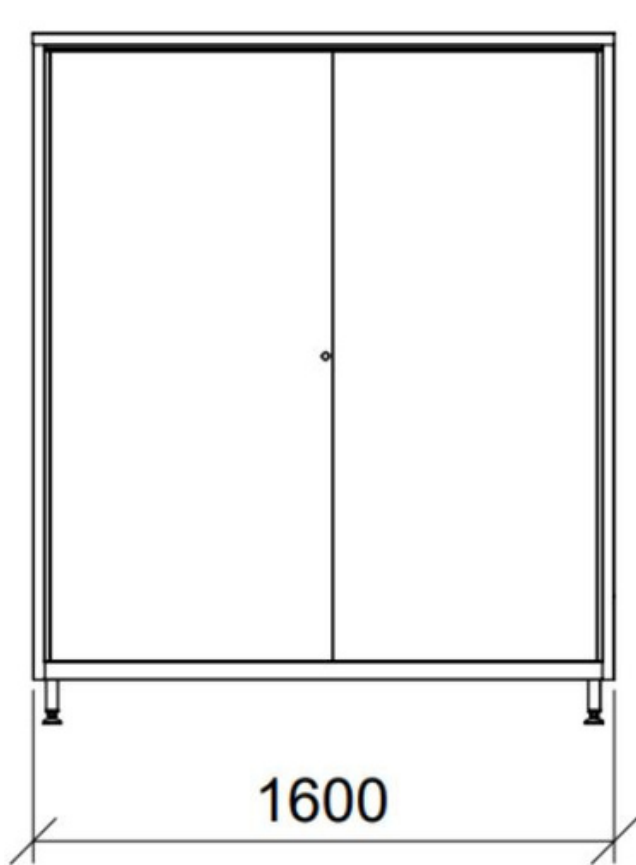

X6046 - Sliding Doors Storage Cupboard

- Stainless steel AISI 304 or AISI 441
- 2 Sliding Doors
- Key lock
- 4+4 adjustable shelves, internal partition

- Adjustable feet mm 40x40, 150H
- Dimension mm 1.600 x 400* x 1.900 / 2.150H

*Available width inside about mm 310

X6047 - Sliding Doors Storage Cupboard

- Stainless steel AISI 304 or AISI 441
- 2 Sliding Doors
- Key lock
- 4+4 adjustable shelves, internal partition

- Adjustable feet mm 40x40, 150H
- Dimension mm 1.600 x 500* x 1.900 / 2.150H

*Available width inside about mm 410

X6048 - Sliding Doors Storage Cupboard

- Stainless steel AISI 304 or AISI 441
- 2 Sliding Doors
- Key lock
- 4 adjustable shelves, internal partition

- Adjustable feet mm 40x40, 150H
- Dimension mm 1.600 x 600* x 1.900 / 2.150H

*Available width inside about mm 510

X6049 - Sliding Doors Storage Cupboard

- Stainless steel AISI 304 or AISI 441
- 2 Sliding Doors
- Key lock
- 4 adjustable shelves, internal partition

- Adjustable feet mm 40x40, 150H
- Dimension mm 1.600 x 700* x 1.900 / 2.150H