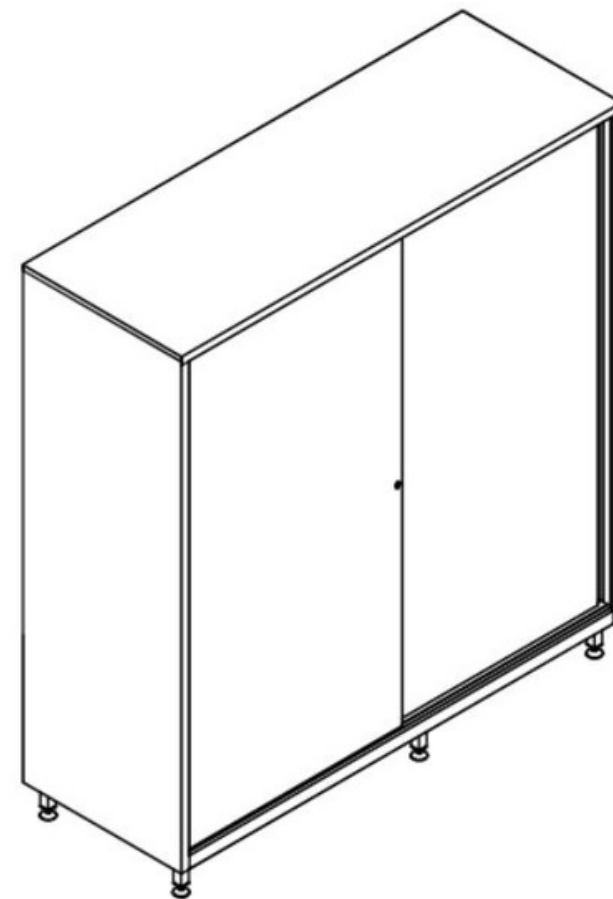

*Available width inside about mm 610

X6050 - Sliding Doors Storage Cupboard

- Stainless steel AISI 304 or AISI 441
- 2 Sliding Doors
- Key lock
- 4 adjustable shelves, internal separation

- Adjustable feet mm 40x40, 150H
- Dimension mm 1.600 x 800* x 1.900 / 2.150H

*Available width inside about mm 710

X6051 - Sliding Doors Storage Cupboard

- Stainless steel AISI 304 or AISI 441
- 2 Sliding Doors
- Key lock
- 4 adjustable shelves, internal separation

- Adjustable feet mm 40x40, 150H
- Dimension mm 1.800 x 400* x 1.900 / 2.150H

*Available width inside about mm 310

X6052 - Sliding Doors Storage Cupboard

- Stainless steel AISI 304 or AISI 441
- 2 Sliding Doors
- Key lock
- 4 adjustable shelves, internal separation

- Adjustable feet mm 40x40, 150H
- Dimension mm 1.800 x 500* x 1.900 / 2.150H

*Available width inside about mm 410

X6053 - Sliding Doors Storage Cupboard

- Stainless steel AISI 304 or AISI 441
- 2 Sliding Doors
- Key lock
- 4 adjustable shelves, internal separation

- Adjustable feet mm 40x40, 150H
- Dimension mm 1.800 x 600* x 1.900 / 2.150H