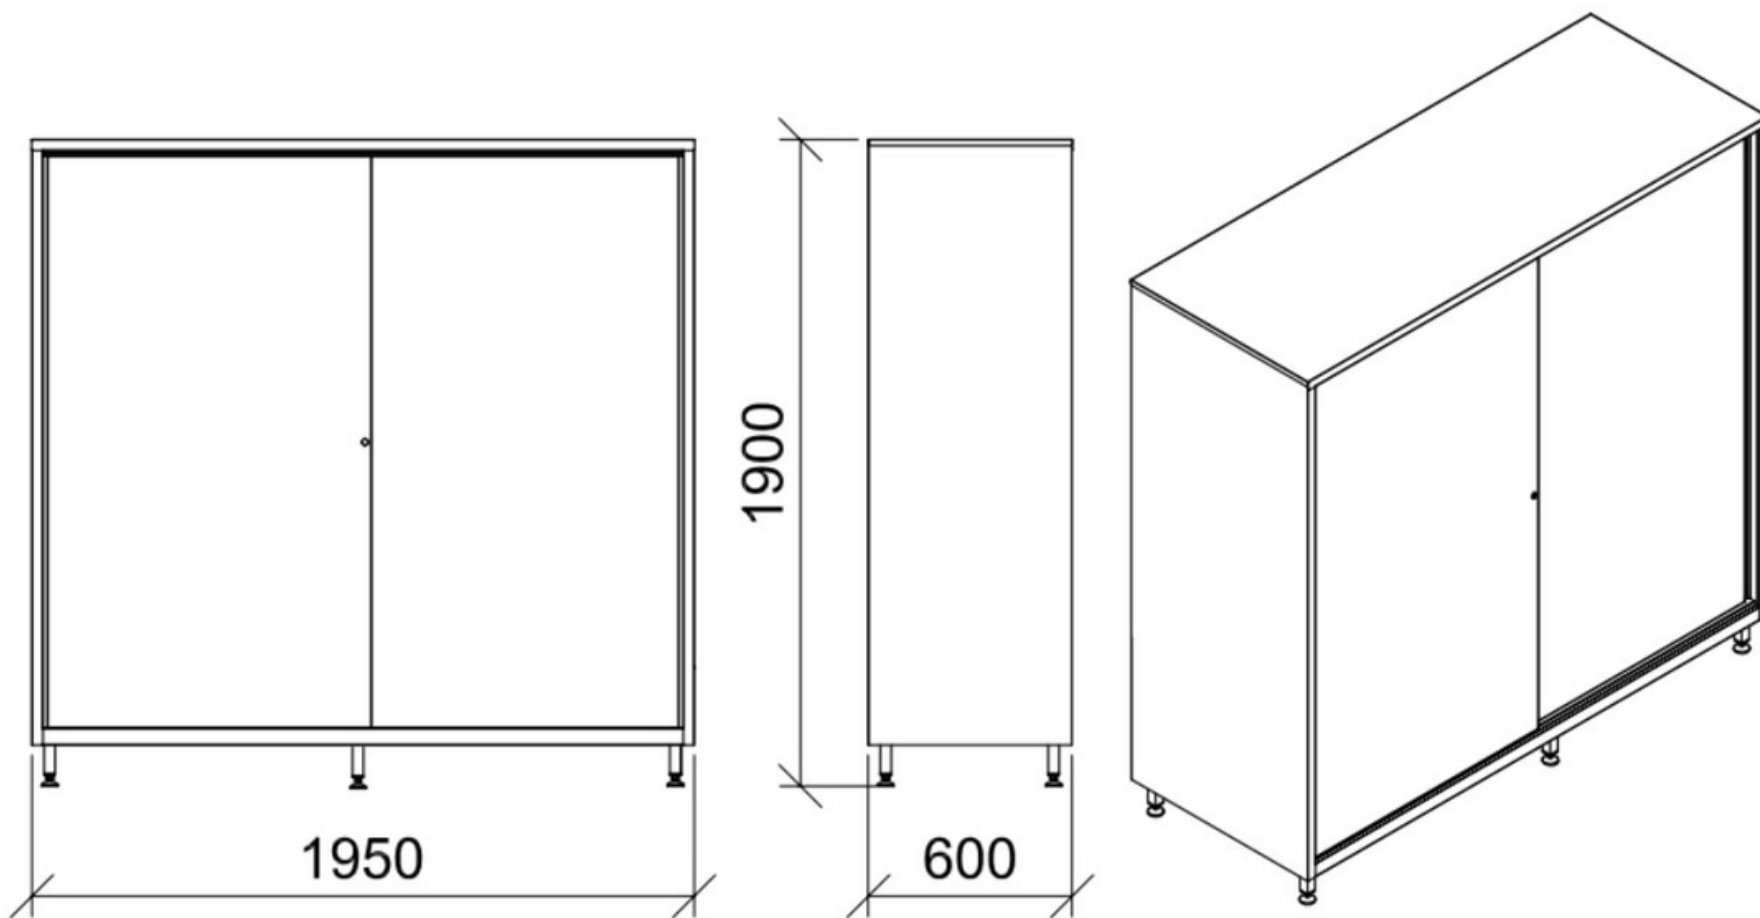

*Available width inside about mm 610

X6055 - Sliding Doors Storage Cupboard

- Stainless steel AISI 304 or AISI 441
- 2 Sliding Doors
- Key lock
- 4 adjustable shelves, internal partition

- Adjustable feet mm 40x40, 150H
- Dimension mm 1.800 x 800* x 1.900 / 2.150H

*Available width inside about mm 710

X6056 - Sliding Doors Storage Cupboard

- Stainless steel AISI 304 or AISI 441
- 2 Sliding Doors
- Key lock
- 4 adjustable shelves, internal partition

- Adjustable feet mm 40x40, 150H
- Dimension mm 1.950 x 400* x 1.900 / 2.150H

*Available width inside about mm 310

X6057 - Sliding Doors Storage Cupboard

- Stainless steel AISI 304 or AISI 441
- 2 Sliding Doors
- Key lock
- 4 adjustable shelves, internal partition

- Adjustable feet mm 40x40, 150H
- Dimension mm 1.950 x 500* x 1.900 / 2.150H

*Available width inside about mm 410

X6058 - Sliding Doors Storage Cupboard

- Stainless steel AISI 304 or AISI 441
- 2 Sliding Doors
- Key lock
- 4 adjustable shelves, internal partition

- Adjustable feet mm 40x40, 150H
- Dimension mm 1.950 x 600* x 1.900 / 2.150H