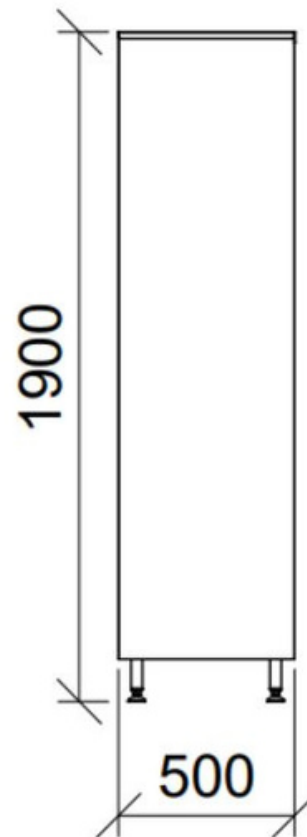

*Available width inside about mm 610

X6050 - Sliding Doors Storage Cupboard

- Stainless steel AISI 304 or AISI 441
- 2 Sliding Doors
- Key lock
- 4 adjustable shelves, internal separation

- Adjustable feet mm 40x40, 150H
- Dimension mm 1.600 x 800* x 1.900 / 2.150H

*Available width inside about mm 710

X6051 - Sliding Doors Storage Cupboard

- Stainless steel AISI 304 or AISI 441
- 2 Sliding Doors
- Key lock
- 4 adjustable shelves, internal separation

- Adjustable feet mm 40x40, 150H
- Dimension mm 1.800 x 400* x 1.900 / 2.150H

*Available width inside about mm 310

X6052 - Sliding Doors Storage Cupboard

- Stainless steel AISI 304 or AISI 441
- 2 Sliding Doors
- Key lock
- 4 adjustable shelves, internal separation

- Adjustable feet mm 40x40, 150H
- Dimension mm 1.800 x 500* x 1.900 / 2.150H

*Available width inside about mm 710