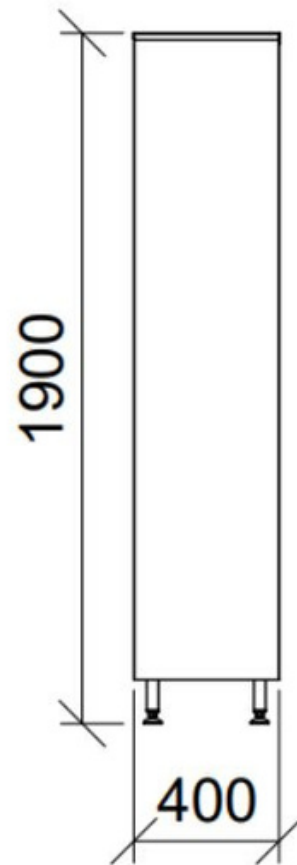

X6046 - Sliding Doors Storage Cupboard

- Stainless steel AISI 304 or AISI 441
- 2 Sliding Doors
- Key lock
- 4+4 adjustable shelves, internal partition

- Adjustable feet mm 40x40, 150H
- Dimension mm 1.600 x 400* x 1.900 / 2.150H

*Available width inside about mm 310

X6047 - Sliding Doors Storage Cupboard

- Stainless steel AISI 304 or AISI 441
- 2 Sliding Doors
- Key lock
- 4+4 adjustable shelves, internal partition

- Adjustable feet mm 40x40, 150H
- Dimension mm 1.600 x 500* x 1.900 / 2.150H

*Available width inside about mm 410

X6048 - Sliding Doors Storage Cupboard

- Stainless steel AISI 304 or AISI 441
- 2 Sliding Doors
- Key lock
- 4 adjustable shelves, internal partition

- Adjustable feet mm 40x40, 150H
- Dimension mm 1.600 x 600* x 1.900 / 2.150H

*Available width inside about mm 710