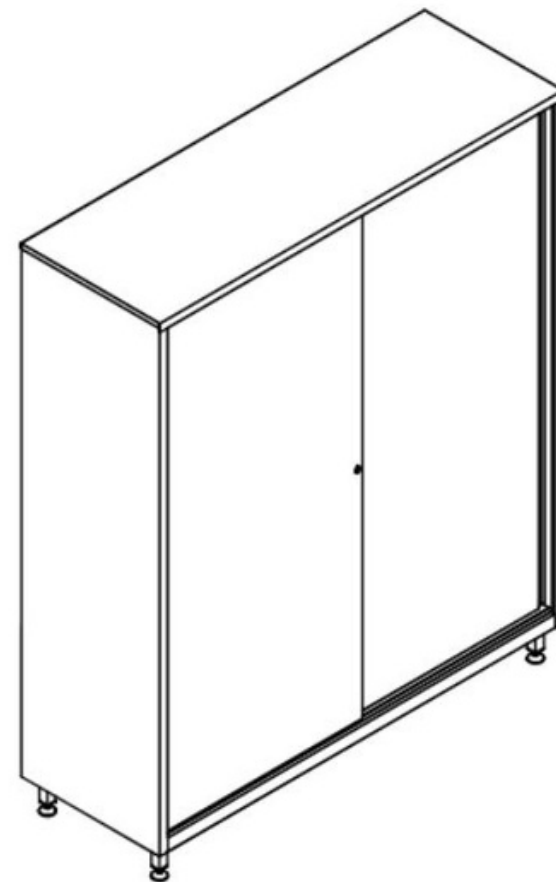

X6046 - Sliding Doors Storage Cupboard

- Stainless steel AISI 304 or AISI 441
- 2 Sliding Doors
- Key lock
- 4+4 adjustable shelves, internal partition

- Adjustable feet mm 40x40, 150H
- Dimension mm 1.600 x 400* x 1.900 / 2.150H

*Available width inside about mm 310

X6047 - Sliding Doors Storage Cupboard

- Stainless steel AISI 304 or AISI 441
- 2 Sliding Doors
- Key lock
- 4+4 adjustable shelves, internal partition

- Adjustable feet mm 40x40, 150H
- Dimension mm 1.600 x 500* x 1.900 / 2.150H

*Available width inside about mm 410

X6048 - Sliding Doors Storage Cupboard

- Stainless steel AISI 304 or AISI 441
- 2 Sliding Doors
- Key lock
- 4 adjustable shelves, internal partition

- Adjustable feet mm 40x40, 150H
- Dimension mm 1.600 x 600* x 1.900 / 2.150H

*Available width inside about mm 510

X6049 - Sliding Doors Storage Cupboard

- Stainless steel AISI 304 or AISI 441
- 2 Sliding Doors
- Key lock
- 4 adjustable shelves, internal partition

- Adjustable feet mm 40x40, 150H
- Dimension mm 1.600 x 700* x 1.900 / 2.150H