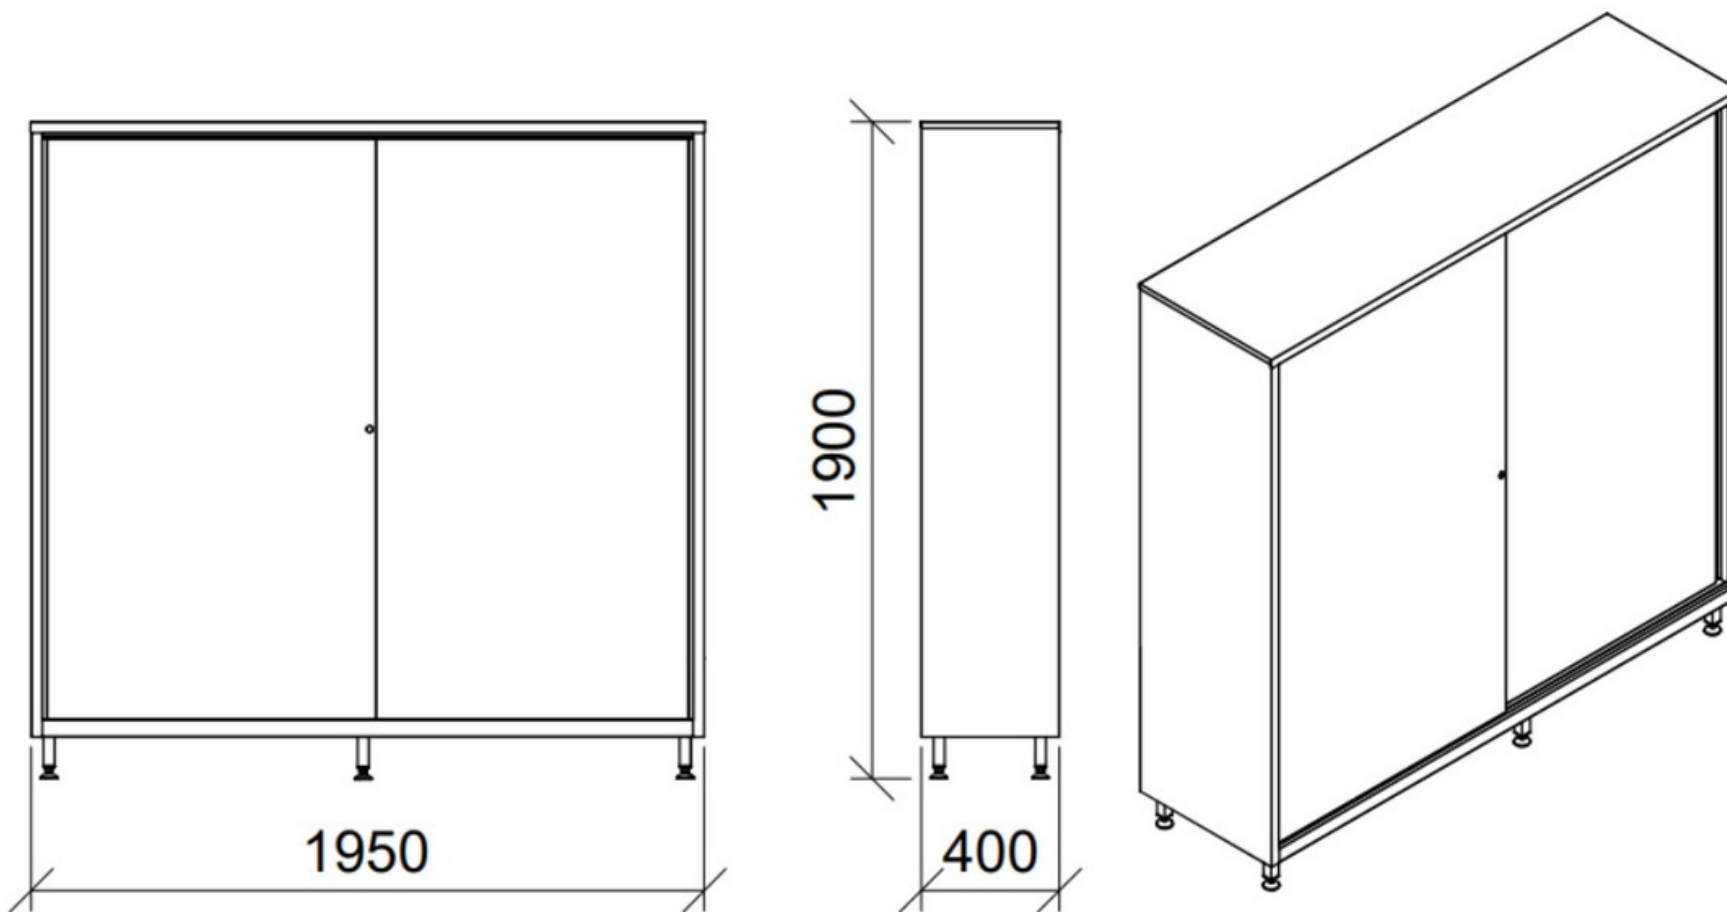

*Available width inside about mm 510

X6054 - Sliding Doors Storage Cupboard

- Stainless steel AISI 304 or AISI 441
- 2 Sliding Doors
- Key lock
- 4 adjustable shelves, internal partition

- Adjustable feet mm 40x40, 150H
- Dimension mm 1.800 x 700* x 1.900 / 2.150H

*Available width inside about mm 610

X6055 - Sliding Doors Storage Cupboard

- Stainless steel AISI 304 or AISI 441
- 2 Sliding Doors
- Key lock
- 4 adjustable shelves, internal partition

- Adjustable feet mm 40x40, 150H
- Dimension mm 1.800 x 800* x 1.900 / 2.150H

*Available width inside about mm 710

X6056 - Sliding Doors Storage Cupboard

- Stainless steel AISI 304 or AISI 441
- 2 Sliding Doors
- Key lock
- 4 adjustable shelves, internal partition

- Adjustable feet mm 40x40, 150H
- Dimension mm 1.950 x 400* x 1.900 / 2.150H

*Available width inside about mm 310

X6057 - Sliding Doors Storage Cupboard

- Stainless steel AISI 304 or AISI 441
- 2 Sliding Doors
- Key lock
- 4 adjustable shelves, internal partition

- Adjustable feet mm 40x40, 150H
- Dimension mm 1.950 x 500* x 1.900 / 2.150H