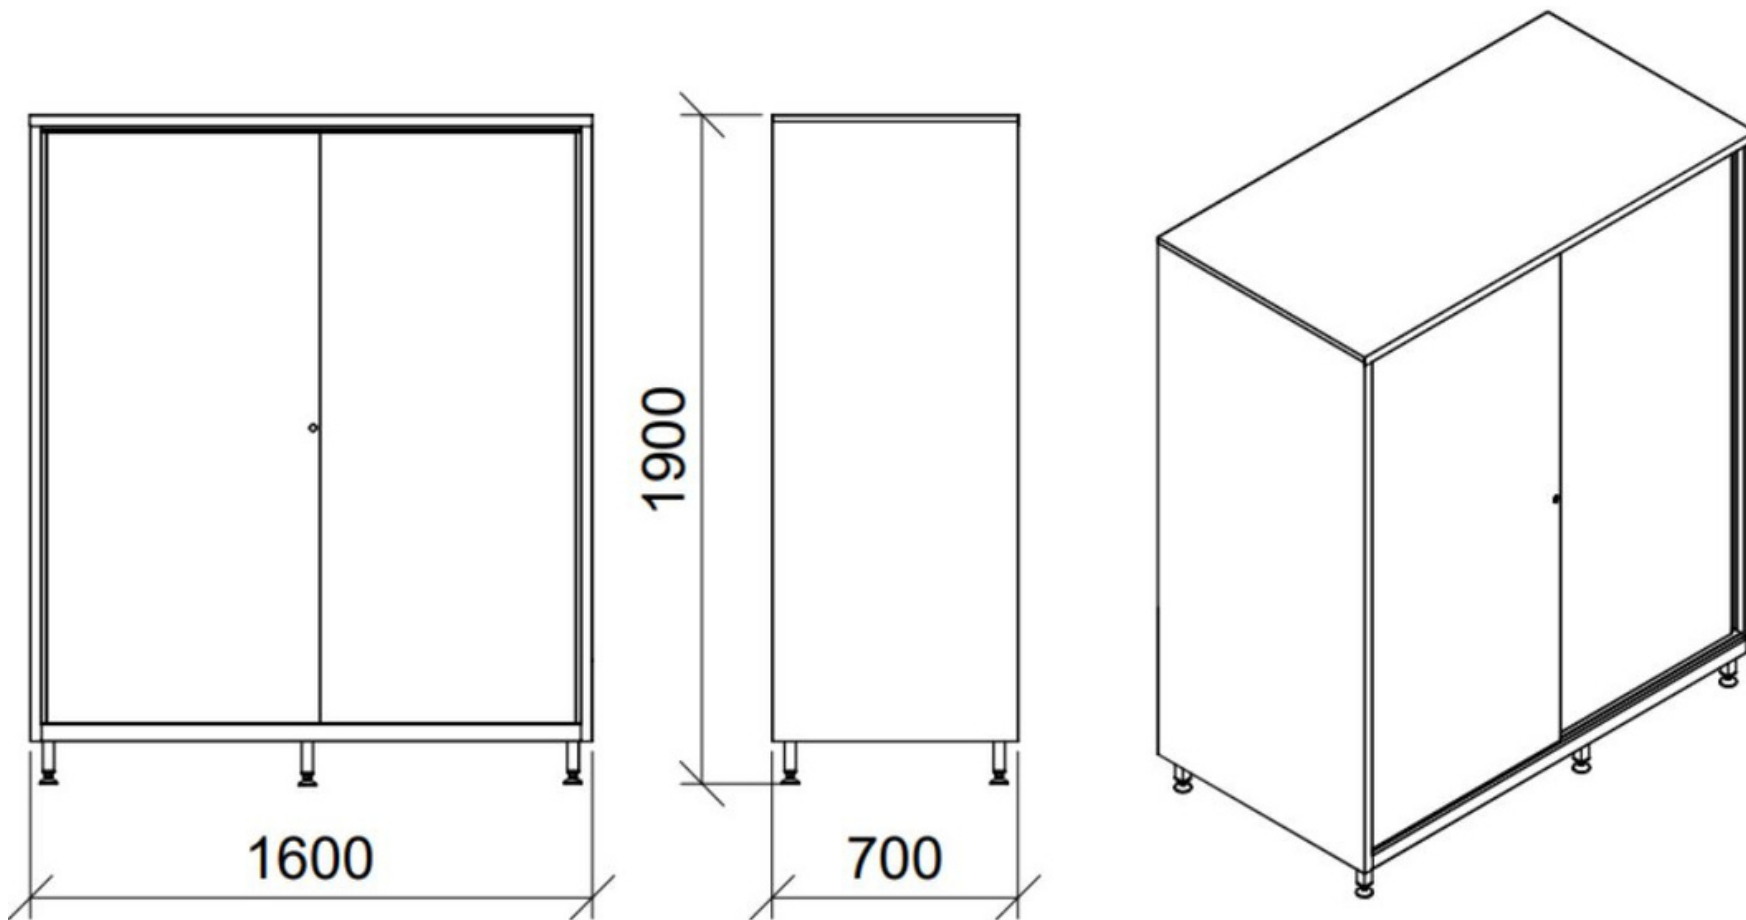

*Available width inside about mm 310

X6047 - Sliding Doors Storage Cupboard

- Stainless steel AISI 304 or AISI 441
- 2 Sliding Doors
- Key lock
- 4+4 adjustable shelves, internal partition

- Adjustable feet mm 40x40, 150H
- Dimension mm 1.600 x 500* x 1.900 / 2.150H

*Available width inside about mm 410

X6048 - Sliding Doors Storage Cupboard

- Stainless steel AISI 304 or AISI 441
- 2 Sliding Doors
- Key lock
- 4 adjustable shelves, internal partition

- Adjustable feet mm 40x40, 150H
- Dimension mm 1.600 x 600* x 1.900 / 2.150H

*Available width inside about mm 510

X6049 - Sliding Doors Storage Cupboard

- Stainless steel AISI 304 or AISI 441
- 2 Sliding Doors
- Key lock
- 4 adjustable shelves, internal partition

- Adjustable feet mm 40x40, 150H
- Dimension mm 1.600 x 700* x 1.900 / 2.150H

*Available width inside about mm 610

X6050 - Sliding Doors Storage Cupboard

- Stainless steel AISI 304 or AISI 441
- 2 Sliding Doors
- Key lock
- 4 adjustable shelves, internal separation

- Adjustable feet mm 40x40, 150H
- Dimension mm 1.600 x 800* x 1.900 / 2.150H