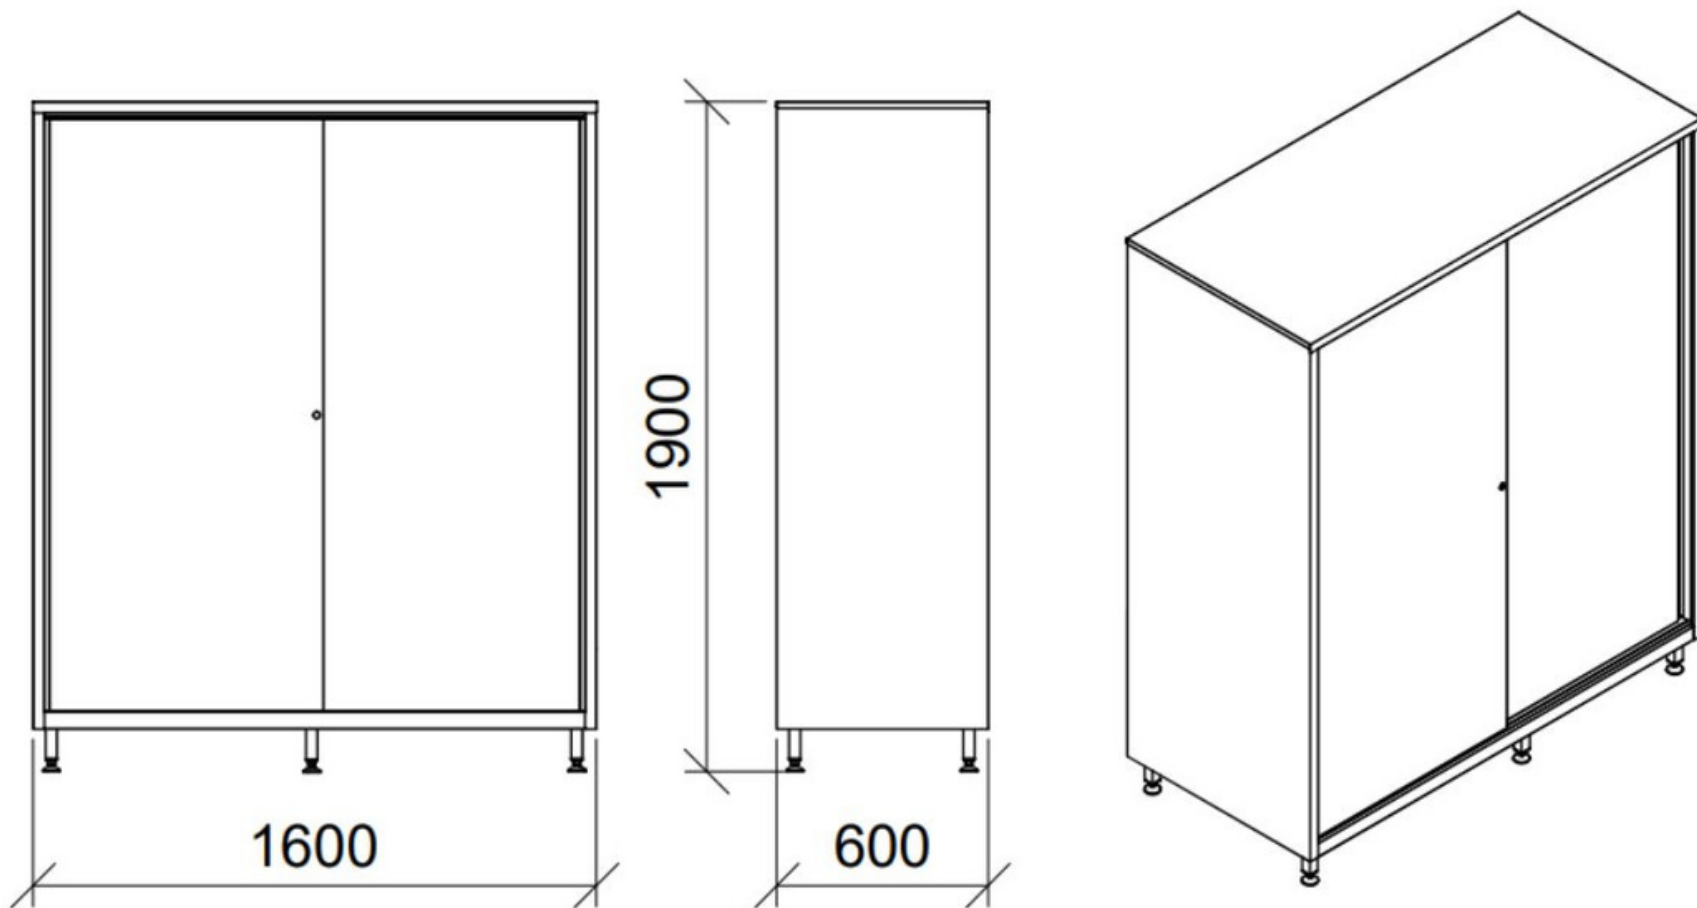

*Available width inside about mm 310

X6047 - Sliding Doors Storage Cupboard

- Stainless steel AISI 304 or AISI 441
- 2 Sliding Doors
- Key lock
- 4+4 adjustable shelves, internal partition

- Adjustable feet mm 40x40, 150H
- Dimension mm 1.600 x 500* x 1.900 / 2.150H

*Available width inside about mm 410

X6048 - Sliding Doors Storage Cupboard

- Stainless steel AISI 304 or AISI 441
- 2 Sliding Doors
- Key lock
- 4 adjustable shelves, internal partition

- Adjustable feet mm 40x40, 150H
- Dimension mm 1.600 x 600* x 1.900 / 2.150H

*Available width inside about mm 510

X6049 - Sliding Doors Storage Cupboard

- Stainless steel AISI 304 or AISI 441
- 2 Sliding Doors
- Key lock
- 4 adjustable shelves, internal partition

- Adjustable feet mm 40x40, 150H
- Dimension mm 1.600 x 700* x 1.900 / 2.150H

*Available width inside about mm 610

X6050 - Sliding Doors Storage Cupboard

- Stainless steel AISI 304 or AISI 441
- 2 Sliding Doors
- Key lock
- 4 adjustable shelves, internal separation

- Adjustable feet mm 40x40, 150H
- Dimension mm 1.600 x 800* x 1.900 / 2.150H