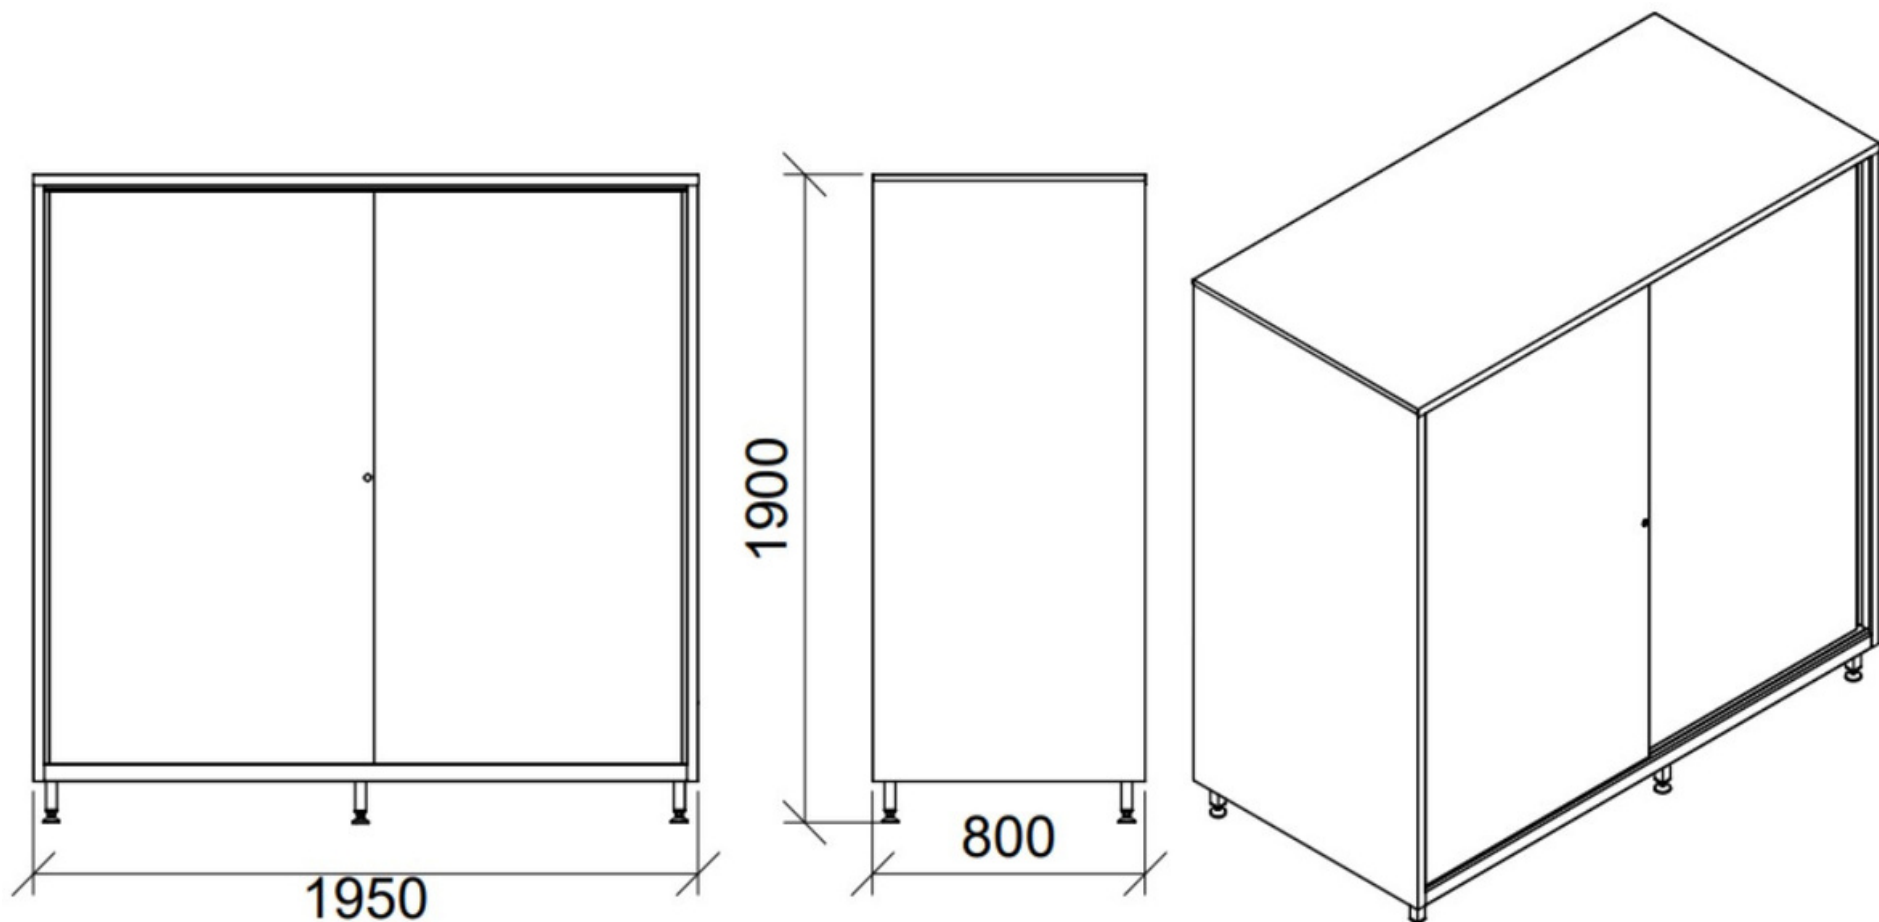

*Available width inside about mm 410

X6058 - Sliding Doors Storage Cupboard

- Stainless steel AISI 304 or AISI 441
- 2 Sliding Doors
- Key lock
- 4 adjustable shelves, internal partition

- Adjustable feet mm 40x40, 150H
- Dimension mm 1.950 x 600* x 1.900 / 2.150H

*Available width inside about mm 510

X6059 - Sliding Doors Storage Cupboard

- Stainless steel AISI 304 or AISI 441
- 2 Sliding Doors
- Key lock
- 4 adjustable shelves, internal partition

- Adjustable feet mm 40x40, 150H
- Dimension mm 1.950 x 700* x 1.900 / 2.150H

*Available width inside about mm 610

X6060 - Sliding Doors Storage Cupboard

- Stainless steel AISI 304 or AISI 441
- 2 Sliding Doors
- Key lock
- 4 adjustable shelves, internal partition

- Adjustable feet mm 40x40, 150H
- Dimension mm 1.950 x 800* x 1.900 / 2.150H

*Available width inside about mm 710