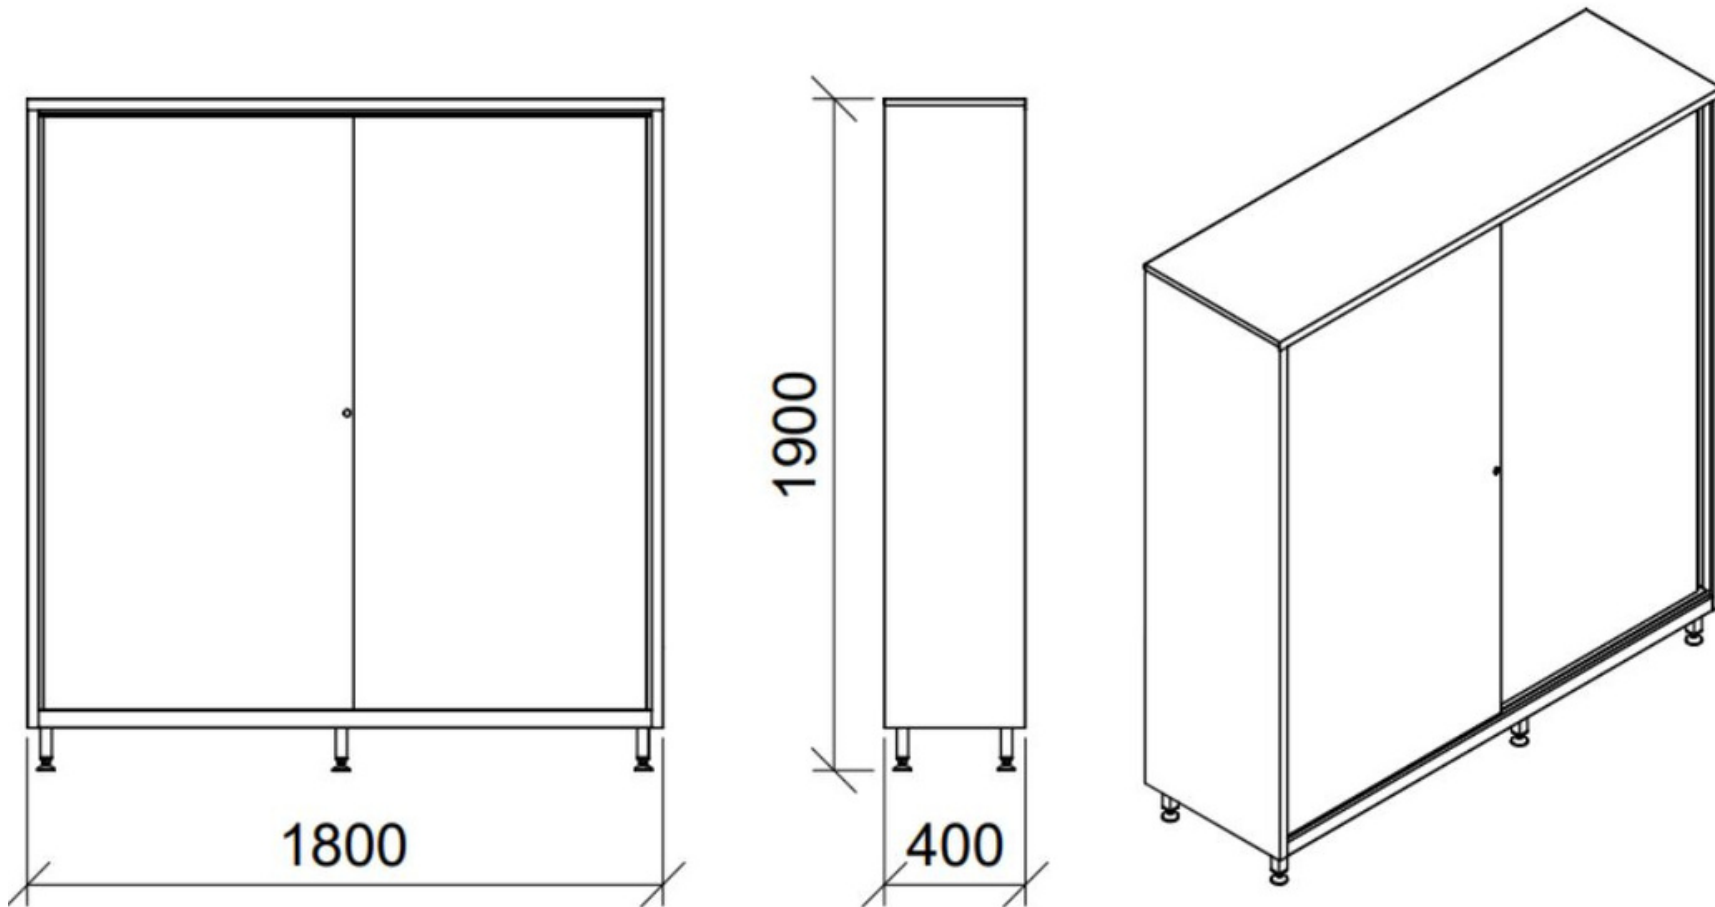

*Available width inside about mm 510

X6049 - Sliding Doors Storage Cupboard

- Stainless steel AISI 304 or AISI 441
- 2 Sliding Doors
- Key lock
- 4 adjustable shelves, internal partition

- Adjustable feet mm 40x40, 150H
- Dimension mm 1.600 x 700* x 1.900 / 2.150H

*Available width inside about mm 610

X6050 - Sliding Doors Storage Cupboard

- Stainless steel AISI 304 or AISI 441
- 2 Sliding Doors
- Key lock
- 4 adjustable shelves, internal separation

- Adjustable feet mm 40x40, 150H
- Dimension mm 1.600 x 800* x 1.900 / 2.150H

*Available width inside about mm 710

X6051 - Sliding Doors Storage Cupboard

- Stainless steel AISI 304 or AISI 441
- 2 Sliding Doors
- Key lock
- 4 adjustable shelves, internal separation

- Adjustable feet mm 40x40, 150H
- Dimension mm 1.800 x 400* x 1.900 / 2.150H

*Available width inside about mm 310

X6052 - Sliding Doors Storage Cupboard

- Stainless steel AISI 304 or AISI 441
- 2 Sliding Doors
- Key lock
- 4 adjustable shelves, internal separation

- Adjustable feet mm 40x40, 150H
- Dimension mm 1.800 x 500* x 1.900 / 2.150H