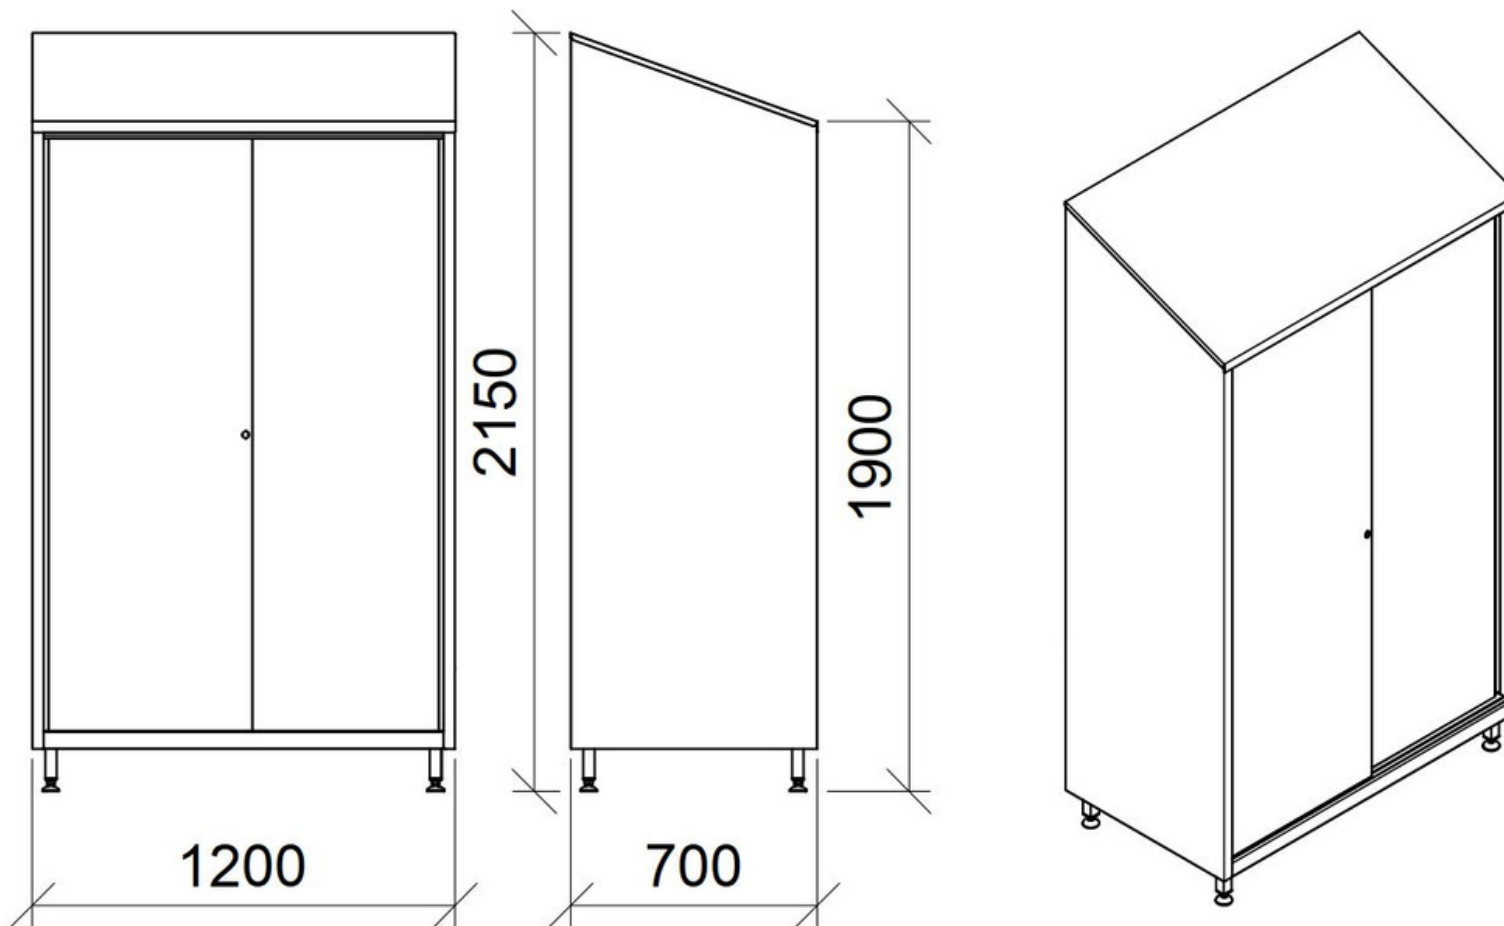

*Available width inside about mm 310

X6007 - Sliding Doors Storage Cupboard

- Stainless steel AISI 304 or AISI 441
- 2 Sliding Doors
- Key lock
- 4 adjustable shelves

- Adjustable feet mm 40x40, 150H
- Dimension mm 1.200 x 500* x 1.900 / 2.150H

*Available width inside about mm 410

X6008 - Sliding Doors Storage Cupboard

- Stainless steel AISI 304 or AISI 441
- 2 Sliding Doors
- Key lock
- 4 adjustable shelves

- Adjustable feet mm 40x40, 150H
- Dimension mm 1.200 x 600* x 1.900 / 2.150H

*Available width inside about mm 510

X6009 - Sliding Doors Storage Cupboard

- Stainless steel AISI 304 or AISI 441
- 2 Sliding Doors
- Key lock
- 4 adjustable shelves

- Adjustable feet mm 40x40, 150H
- Dimension mm 1.200 x 700* x 1.900 / 2.150H

*Available width inside about mm 610

X6010 - Sliding Doors Storage Cupboard

- Stainless steel AISI 304 or AISI 441
- 2 Sliding Doors
- Key lock
- 4 adjustable shelves

- Adjustable feet mm 40x40, 150H
- Dimension mm 1.200 x 800* x 1.900 / 2.150H