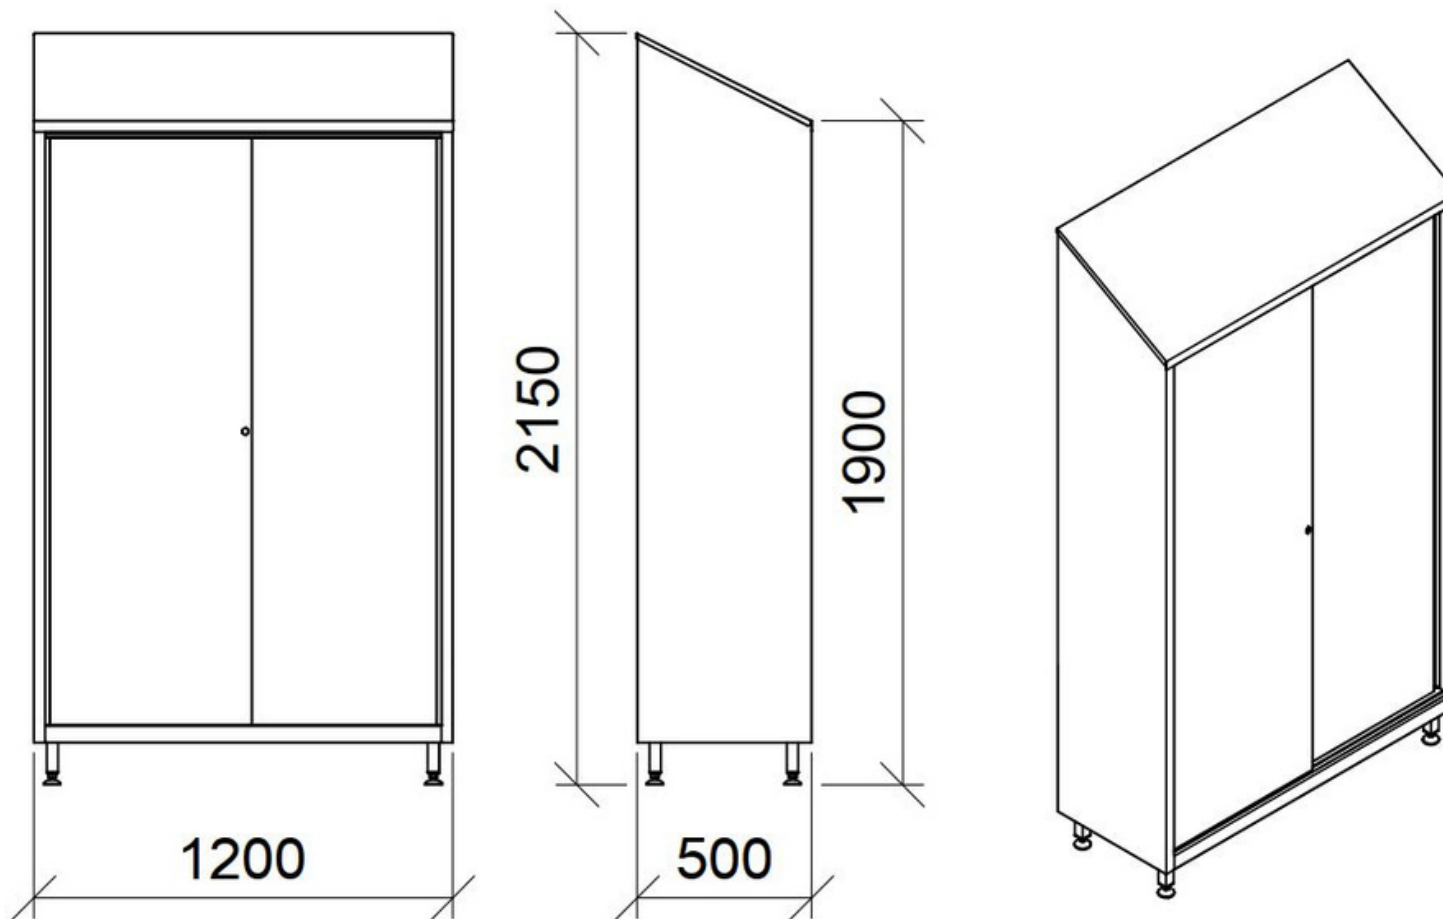

*Available width inside about mm 610

X6005 - Sliding Doors Storage Cupboard

- Stainless steel AISI 304 or AISI 441
- 2 Sliding Doors
- Key lock
- 4 adjustable shelves

- Adjustable feet mm 40x40, 150H
- Dimension mm 950 x 800* x 1.900 / 2.150H

*Available width inside about mm 710

X6006 - Sliding Doors Storage Cupboard

- Stainless steel AISI 304 or AISI 441
- 2 Sliding Doors
- Key lock
- 4 adjustable shelves

- Adjustable feet mm 40x40, 150H
- Dimension mm 1.200 x 400* x 1.900 / 2.150H

*Available width inside about mm 310

X6007 - Sliding Doors Storage Cupboard

- Stainless steel AISI 304 or AISI 441
- 2 Sliding Doors
- Key lock
- 4 adjustable shelves

- Adjustable feet mm 40x40, 150H
- Dimension mm 1.200 x 500* x 1.900 / 2.150H

*Available width inside about mm 410

X6008 - Sliding Doors Storage Cupboard

- Stainless steel AISI 304 or AISI 441
- 2 Sliding Doors
- Key lock
- 4 adjustable shelves

- Adjustable feet mm 40x40, 150H
- Dimension mm 1.200 x 600* x 1.900 / 2.150H