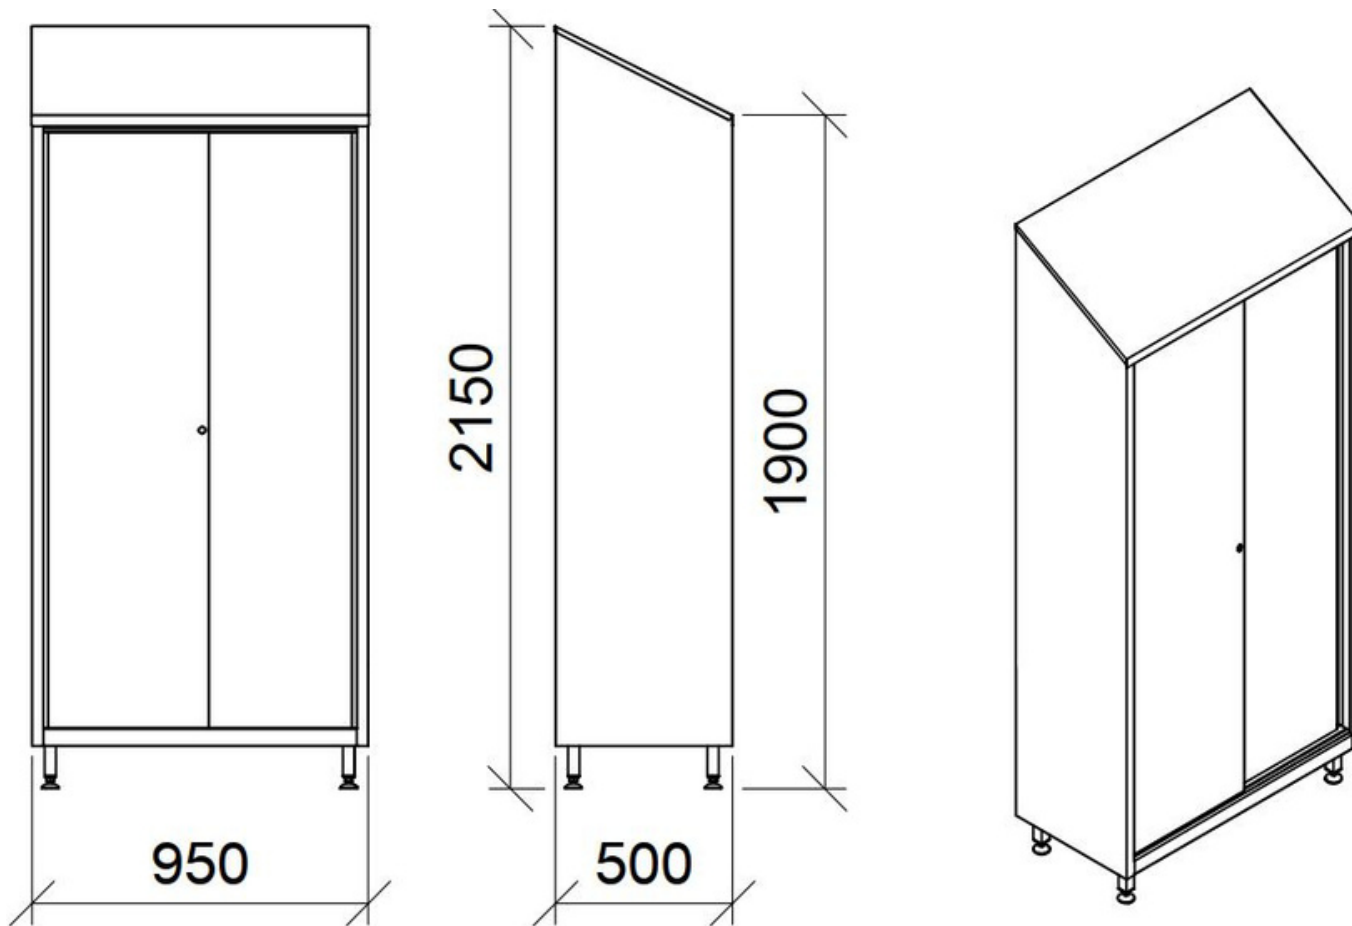

X6001 - Sliding Doors Storage Cupboard

- Stainless steel AISI 304 or AISI 441
- 2 Sliding Doors
- Key lock
- 4 adjustable shelves

- Adjustable feet mm 40x40, 150H
- Dimension mm 950 x 400* x 1.900 / 2.150H

*Available width inside about mm 310

X6002 - Sliding Doors Storage Cupboard

- Stainless steel AISI 304 or AISI 441
- 2 Sliding Doors
- Key lock
- 4 adjustable shelves

- Adjustable feet mm 40x40, 150H
- Dimension mm 950 x 500* x 1.900 / 2.150H

*Available width inside about mm 410

X6003 - Sliding Doors Storage Cupboard

- Stainless steel AISI 304 or AISI 441
- 2 Sliding Doors
- Key lock
- 4 adjustable shelves

- Adjustable feet mm 40x40, 150H
- Dimension mm 950 x 600* x 1.900 / 2.150H

*Available width inside about mm 510

X6004 - Sliding Doors Storage Cupboard

- Stainless steel AISI 304 or AISI 441
- 2 Sliding Doors
- Key lock
- 4 adjustable shelves

- Adjustable feet mm 40x40, 150H
- Dimension mm 950 x 700* x 1.900 / 2.150H