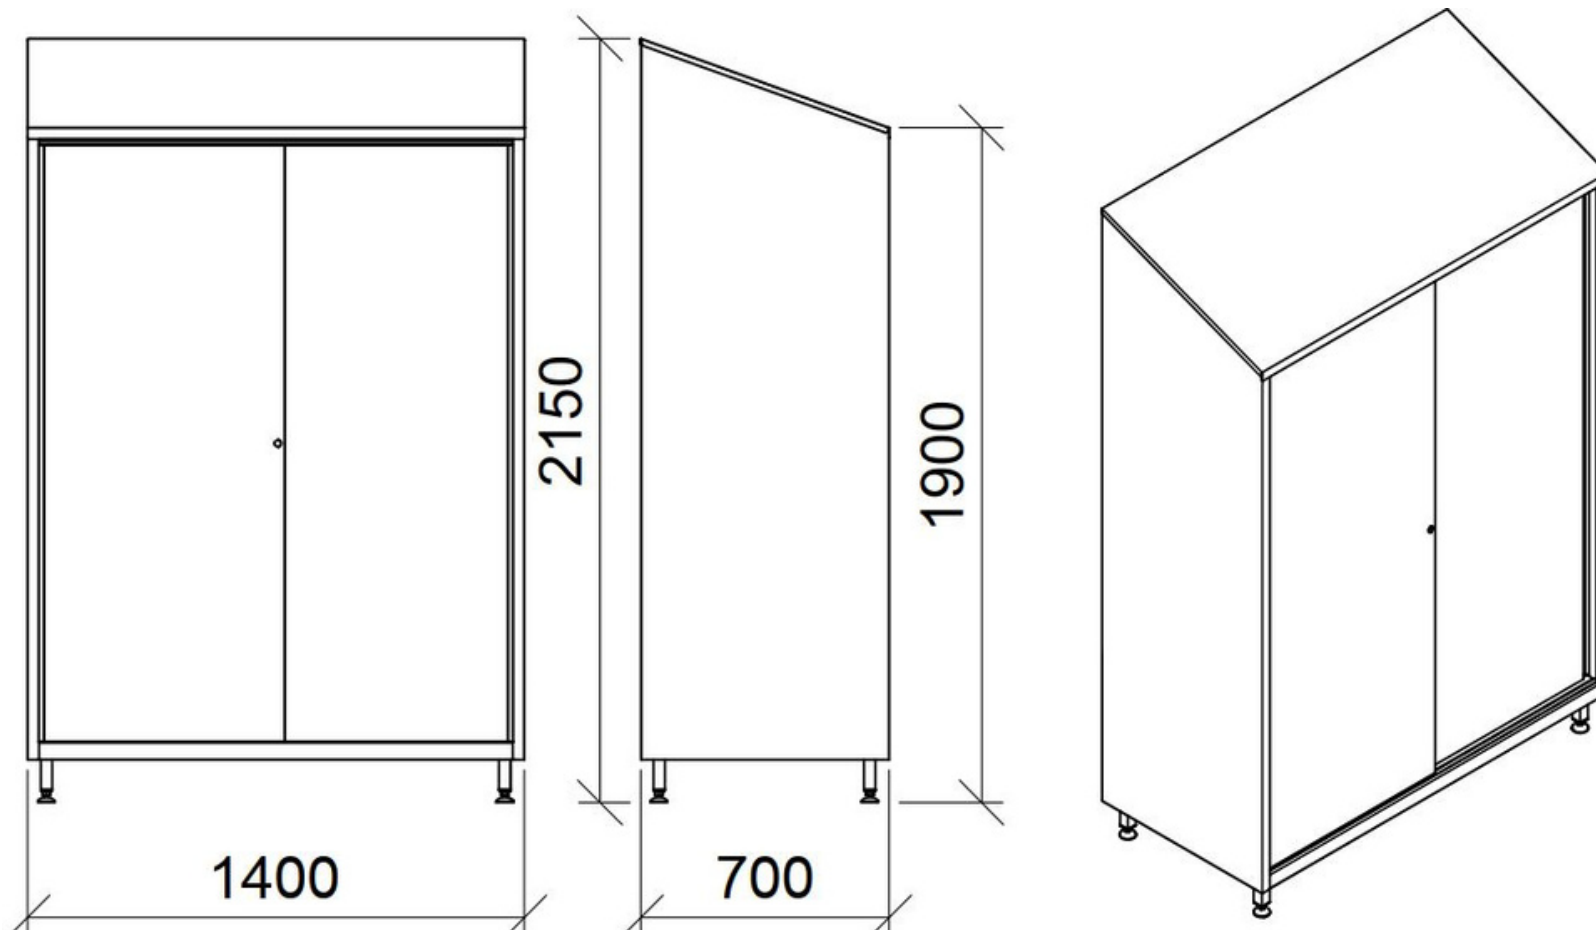

*Available width inside about mm 310

X6012 - Sliding Doors Storage Cupboard

- Stainless steel AISI 304 or AISI 441
- 2 Sliding Doors
- Key lock
- 4 adjustable shelves

- Adjustable feet mm 40x40, 150H
- Dimension mm 1.400 x 500* x 1.900 / 2.150H

*Available width inside about mm 410

X6013 - Sliding Doors Storage Cupboard

- Stainless steel AISI 304 or AISI 441
- 2 Sliding Doors
- Key lock
- 4 adjustable shelves

- Adjustable feet mm 40x40, 150H
- Dimension mm 1.400 x 600* x 1.900 / 2.150H

*Available width inside about mm 510

X6014 - Sliding Doors Storage Cupboard

- Stainless steel AISI 304 or AISI 441
- 2 Sliding Doors
- Key lock
- 4 adjustable shelves

- Adjustable feet mm 40x40, 150H
- Dimension mm 1.400 x 700* x 1.900 / 2.150H

*Available width inside about mm 610

X6015 - Sliding Doors Storage Cupboard

- Stainless steel AISI 304 or AISI 441
- 2 Sliding Doors
- Key lock
- 4 adjustable shelves

- Adjustable feet mm 40x40, 150H
- Dimension mm 1.400 x 800* x 1.900 / 2.150H