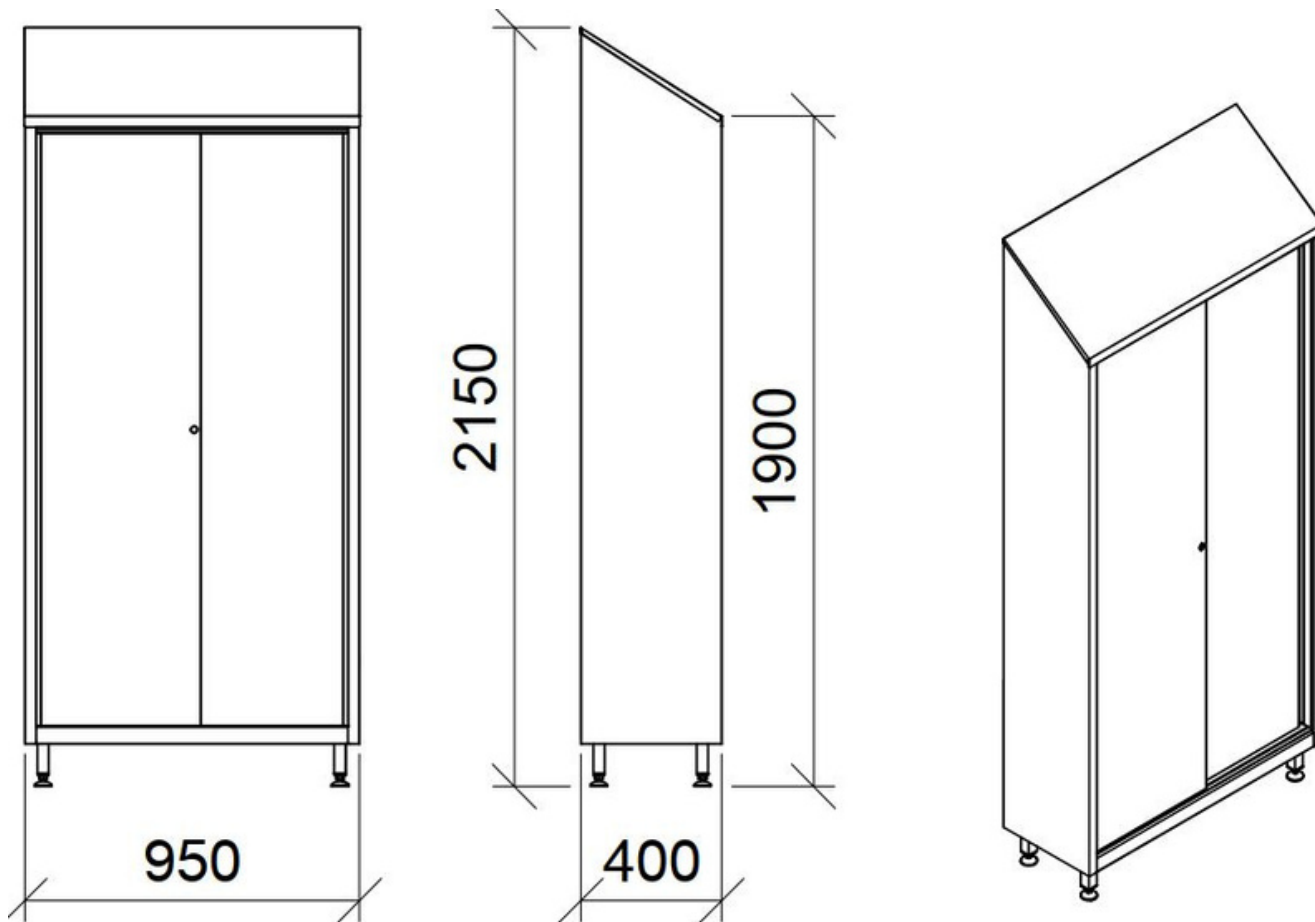

X6001 - Sliding Doors Storage Cupboard

- Stainless steel AISI 304 or AISI 441
- 2 Sliding Doors
- Key lock
- 4 adjustable shelves

- Adjustable feet mm 40x40, 150H
- Dimension mm 950 x 400* x 1.900 / 2.150H

*Available width inside about mm 310

X6002 - Sliding Doors Storage Cupboard

- Stainless steel AISI 304 or AISI 441
- 2 Sliding Doors
- Key lock
- 4 adjustable shelves

- Adjustable feet mm 40x40, 150H
- Dimension mm 950 x 500* x 1.900 / 2.150H

*Available width inside about mm 410

X6003 - Sliding Doors Storage Cupboard

- Stainless steel AISI 304 or AISI 441
- 2 Sliding Doors
- Key lock
- 4 adjustable shelves

- Adjustable feet mm 40x40, 150H
- Dimension mm 950 x 600* x 1.900 / 2.150H

*Available width inside about mm 510

X6004 - Sliding Doors Storage Cupboard

- Stainless steel AISI 304 or AISI 441
- 2 Sliding Doors
- Key lock
- 4 adjustable shelves

- Adjustable feet mm 40x40, 150H
- Dimension mm 950 x 700* x 1.900 / 2.150H