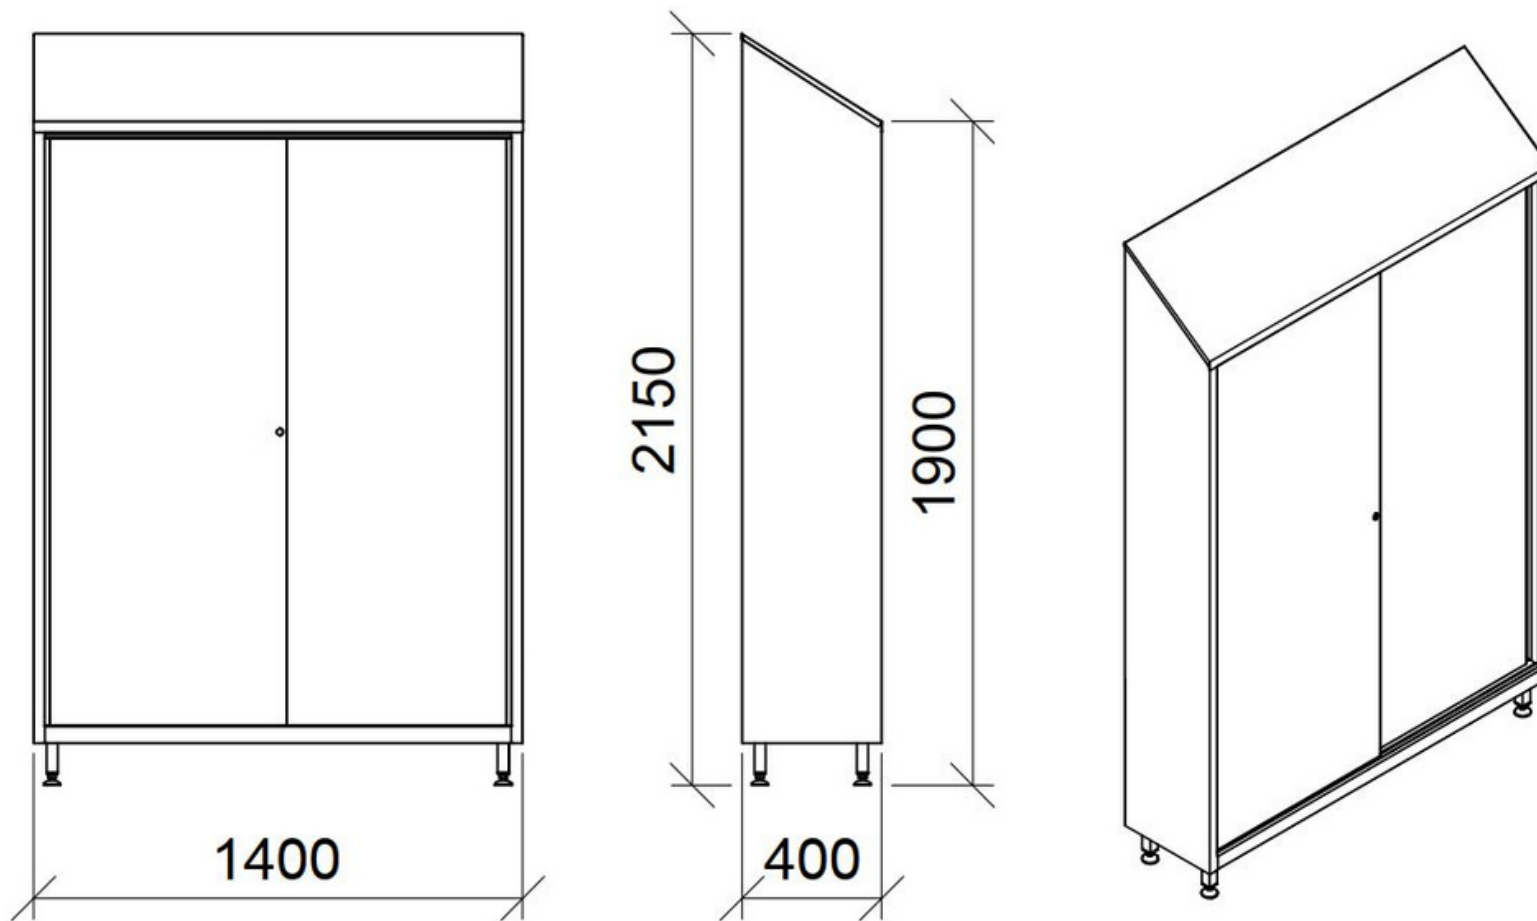

*Available width inside about mm 510

X6009 - Sliding Doors Storage Cupboard

- Stainless steel AISI 304 or AISI 441
- 2 Sliding Doors
- Key lock
- 4 adjustable shelves

- Adjustable feet mm 40x40, 150H
- Dimension mm 1.200 x 700* x 1.900 / 2.150H

*Available width inside about mm 610

X6010 - Sliding Doors Storage Cupboard

- Stainless steel AISI 304 or AISI 441
- 2 Sliding Doors
- Key lock
- 4 adjustable shelves

- Adjustable feet mm 40x40, 150H
- Dimension mm 1.200 x 800* x 1.900 / 2.150H

*Available width inside about mm 710

X6011 - Sliding Doors Storage Cupboard

- Stainless steel AISI 304 or AISI 441
- 2 Sliding Doors
- Key lock
- 4 adjustable shelves

- Adjustable feet mm 40x40, 150H
- Dimension mm 1.400 x 400* x 1.900 / 2.150H

*Available width inside about mm 310

X6012 - Sliding Doors Storage Cupboard

- Stainless steel AISI 304 or AISI 441
- 2 Sliding Doors
- Key lock
- 4 adjustable shelves

- Adjustable feet mm 40x40, 150H
- Dimension mm 1.400 x 500* x 1.900 / 2.150H