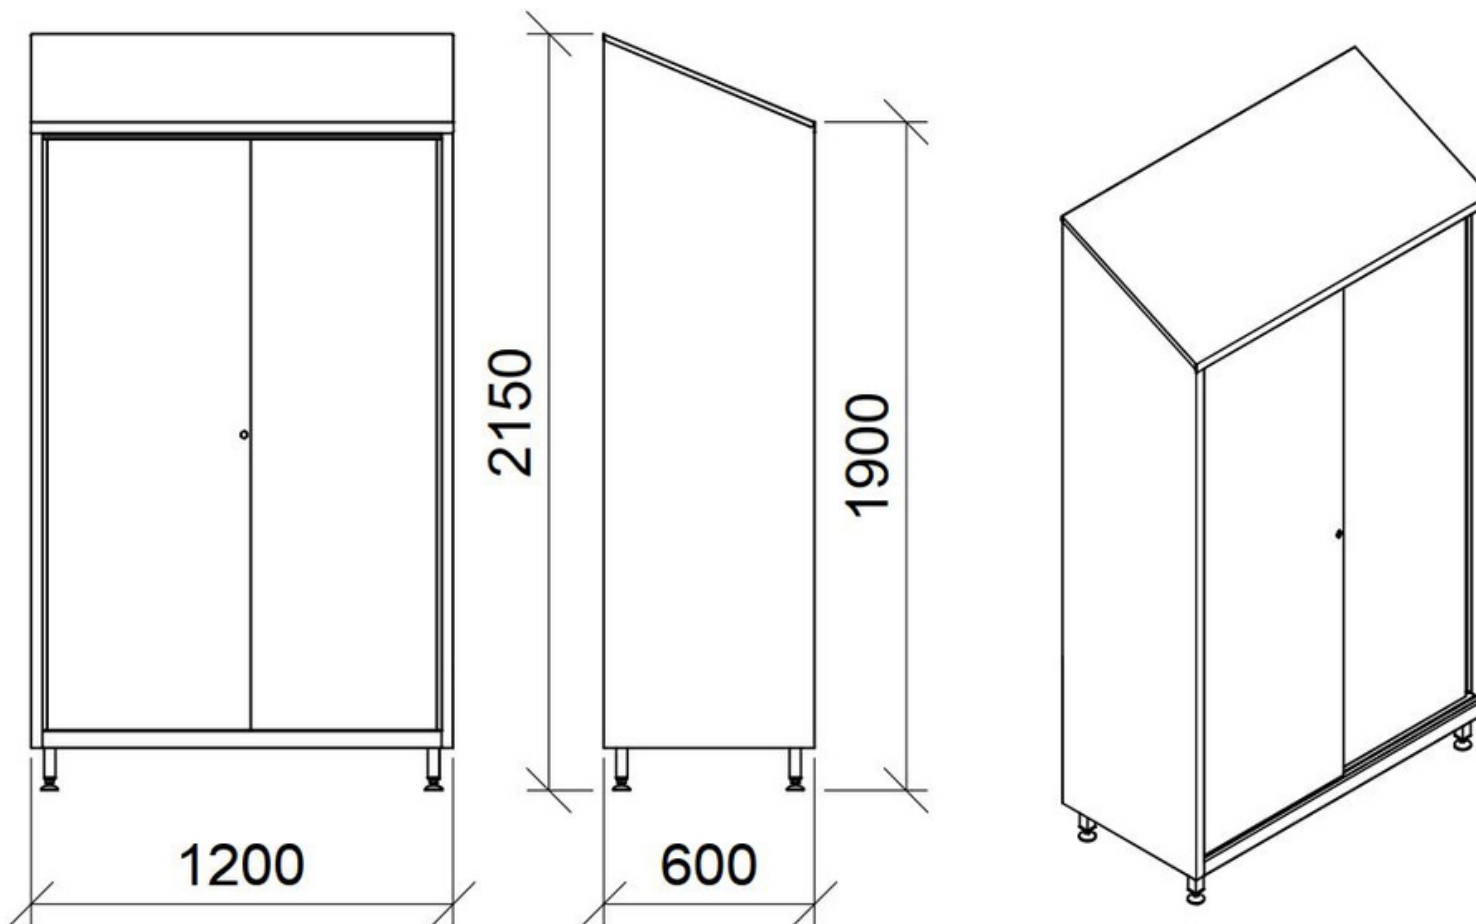

*Available width inside about mm 710

X6006 - Sliding Doors Storage Cupboard

- Stainless steel AISI 304 or AISI 441
- 2 Sliding Doors
- Key lock
- 4 adjustable shelves

- Adjustable feet mm 40x40, 150H
- Dimension mm 1.200 x 400* x 1.900 / 2.150H

*Available width inside about mm 310

X6007 - Sliding Doors Storage Cupboard

- Stainless steel AISI 304 or AISI 441
- 2 Sliding Doors
- Key lock
- 4 adjustable shelves

- Adjustable feet mm 40x40, 150H
- Dimension mm 1.200 x 500* x 1.900 / 2.150H

*Available width inside about mm 410

X6008 - Sliding Doors Storage Cupboard

- Stainless steel AISI 304 or AISI 441
- 2 Sliding Doors
- Key lock
- 4 adjustable shelves

- Adjustable feet mm 40x40, 150H
- Dimension mm 1.200 x 600* x 1.900 / 2.150H

*Available width inside about mm 510

X6009 - Sliding Doors Storage Cupboard

- Stainless steel AISI 304 or AISI 441
- 2 Sliding Doors
- Key lock
- 4 adjustable shelves

- Adjustable feet mm 40x40, 150H
- Dimension mm 1.200 x 700* x 1.900 / 2.150H