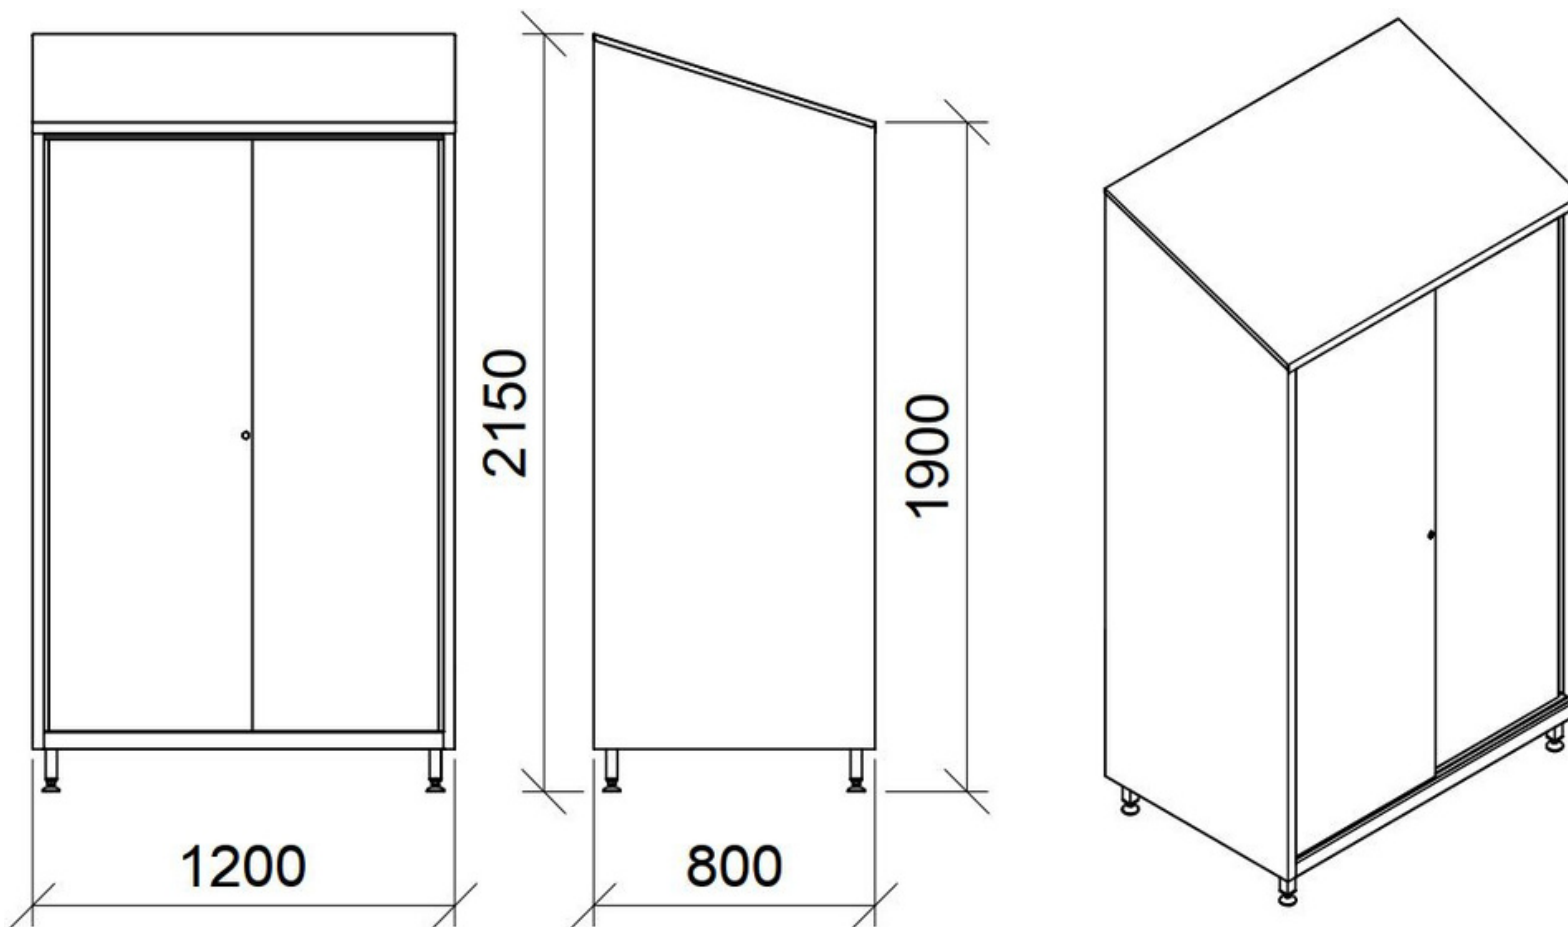

*Available width inside about mm 410

X6008 - Sliding Doors Storage Cupboard

- Stainless steel AISI 304 or AISI 441
- 2 Sliding Doors
- Key lock
- 4 adjustable shelves

- Adjustable feet mm 40x40, 150H
- Dimension mm 1.200 x 600* x 1.900 / 2.150H

*Available width inside about mm 510

X6009 - Sliding Doors Storage Cupboard

- Stainless steel AISI 304 or AISI 441
- 2 Sliding Doors
- Key lock
- 4 adjustable shelves

- Adjustable feet mm 40x40, 150H
- Dimension mm 1.200 x 700* x 1.900 / 2.150H

*Available width inside about mm 610

X6010 - Sliding Doors Storage Cupboard

- Stainless steel AISI 304 or AISI 441
- 2 Sliding Doors
- Key lock
- 4 adjustable shelves

- Adjustable feet mm 40x40, 150H
- Dimension mm 1.200 x 800* x 1.900 / 2.150H

*Available width inside about mm 710

X6011 - Sliding Doors Storage Cupboard

- Stainless steel AISI 304 or AISI 441
- 2 Sliding Doors
- Key lock
- 4 adjustable shelves

- Adjustable feet mm 40x40, 150H
- Dimension mm 1.400 x 400* x 1.900 / 2.150H