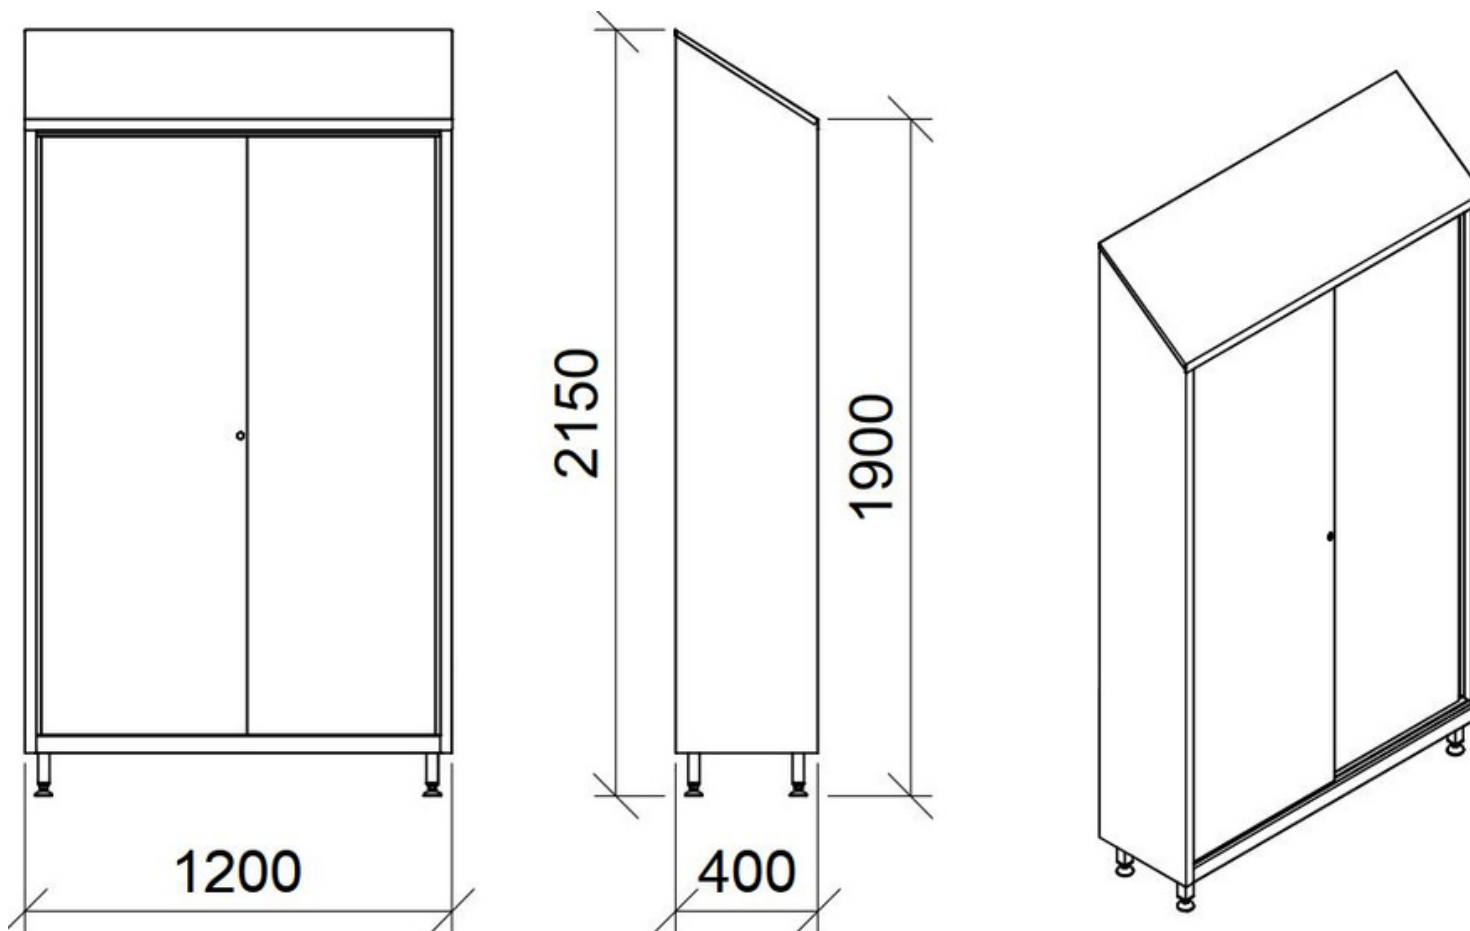

*Available width inside about mm 510

X6004 - Sliding Doors Storage Cupboard

- Stainless steel AISI 304 or AISI 441
- 2 Sliding Doors
- Key lock
- 4 adjustable shelves

- Adjustable feet mm 40x40, 150H
- Dimension mm 950 x 700* x 1.900 / 2.150H

*Available width inside about mm 610

X6005 - Sliding Doors Storage Cupboard

- Stainless steel AISI 304 or AISI 441
- 2 Sliding Doors
- Key lock
- 4 adjustable shelves

- Adjustable feet mm 40x40, 150H
- Dimension mm 950 x 800* x 1.900 / 2.150H

*Available width inside about mm 710

X6006 - Sliding Doors Storage Cupboard

- Stainless steel AISI 304 or AISI 441
- 2 Sliding Doors
- Key lock
- 4 adjustable shelves

- Adjustable feet mm 40x40, 150H
- Dimension mm 1.200 x 400* x 1.900 / 2.150H

*Available width inside about mm 310

X6007 - Sliding Doors Storage Cupboard

- Stainless steel AISI 304 or AISI 441
- 2 Sliding Doors
- Key lock
- 4 adjustable shelves

- Adjustable feet mm 40x40, 150H
- Dimension mm 1.200 x 500* x 1.900 / 2.150H