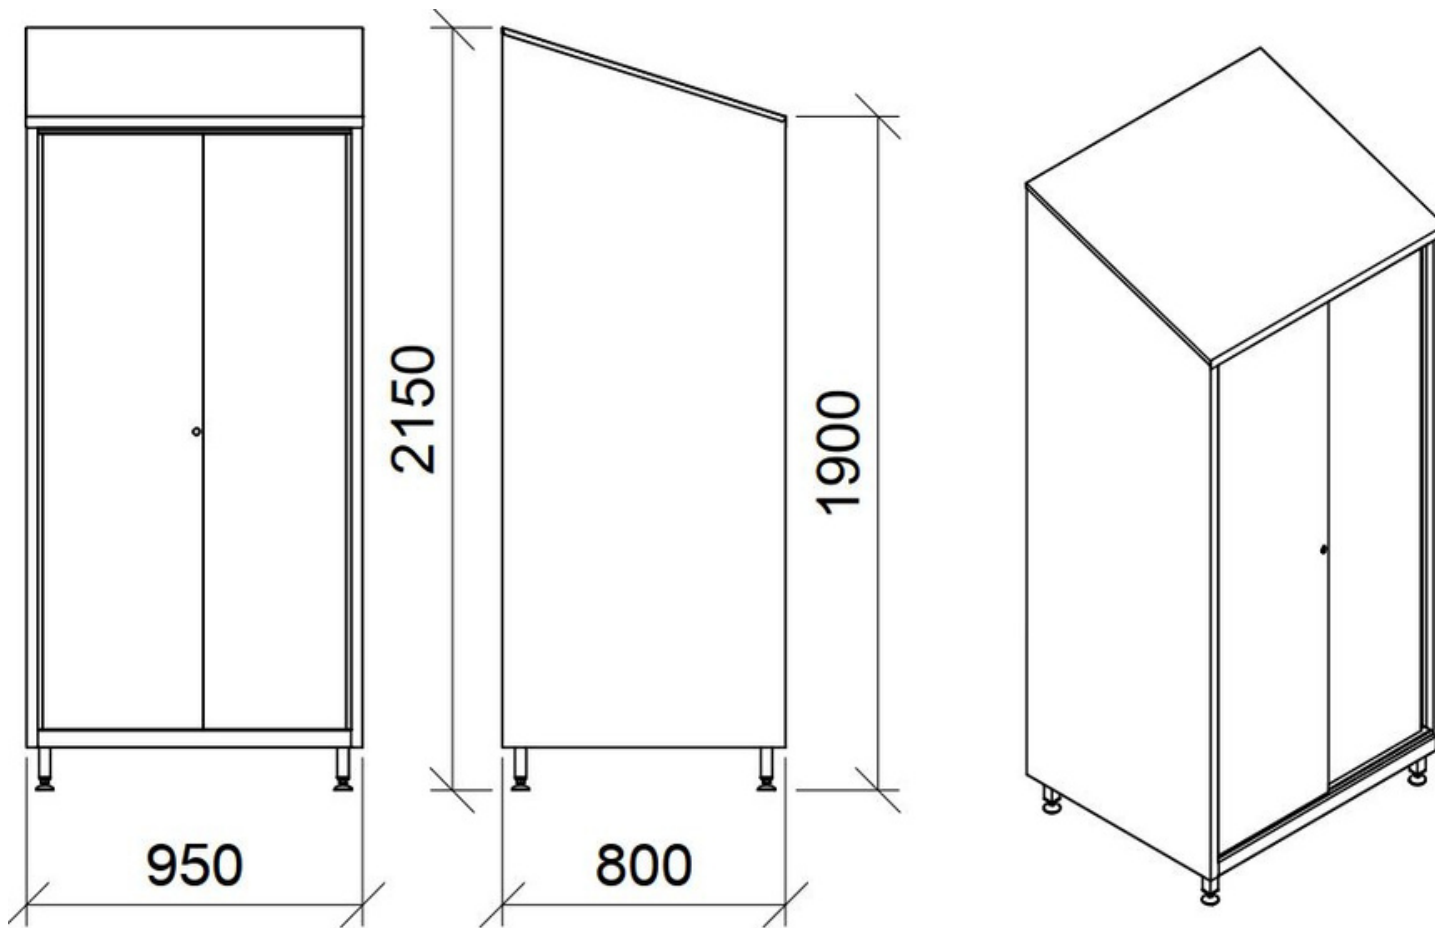

*Available width inside about mm 410

X6003 - Sliding Doors Storage Cupboard

- Stainless steel AISI 304 or AISI 441
- 2 Sliding Doors
- Key lock
- 4 adjustable shelves

- Adjustable feet mm 40x40, 150H
- Dimension mm 950 x 600* x 1.900 / 2.150H

*Available width inside about mm 510

X6004 - Sliding Doors Storage Cupboard

- Stainless steel AISI 304 or AISI 441
- 2 Sliding Doors
- Key lock
- 4 adjustable shelves

- Adjustable feet mm 40x40, 150H
- Dimension mm 950 x 700* x 1.900 / 2.150H

*Available width inside about mm 610

X6005 - Sliding Doors Storage Cupboard

- Stainless steel AISI 304 or AISI 441
- 2 Sliding Doors
- Key lock
- 4 adjustable shelves

- Adjustable feet mm 40x40, 150H
- Dimension mm 950 x 800* x 1.900 / 2.150H

*Available width inside about mm 710

X6006 - Sliding Doors Storage Cupboard

- Stainless steel AISI 304 or AISI 441
- 2 Sliding Doors
- Key lock
- 4 adjustable shelves

- Adjustable feet mm 40x40, 150H
- Dimension mm 1.200 x 400* x 1.900 / 2.150H