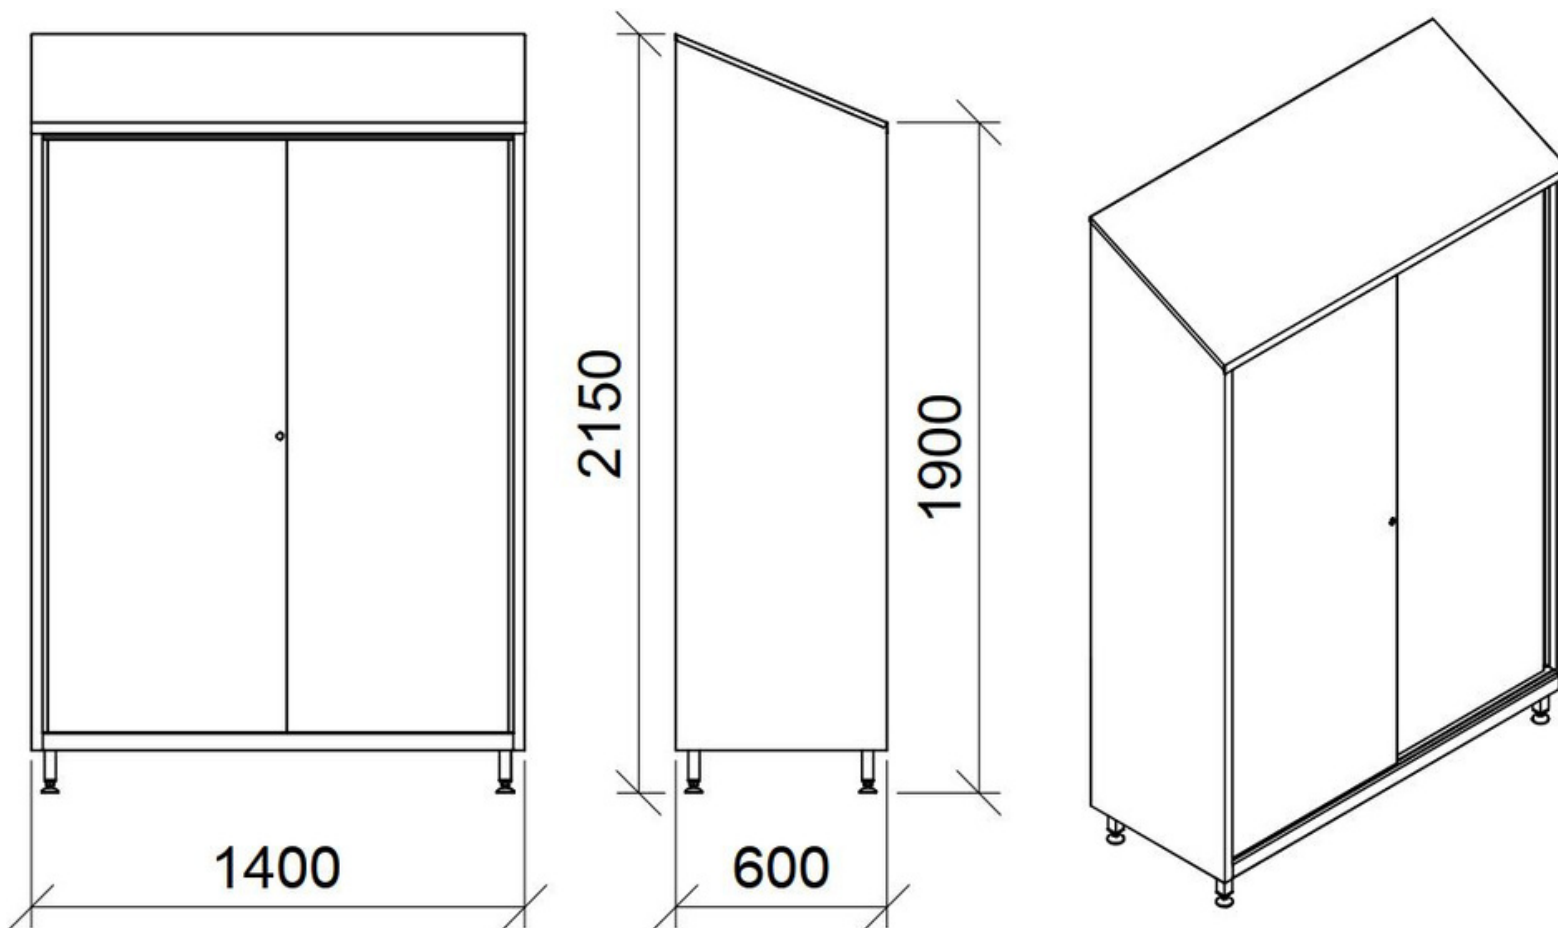

*Available width inside about mm 710

X6011 - Sliding Doors Storage Cupboard

- Stainless steel AISI 304 or AISI 441
- 2 Sliding Doors
- Key lock
- 4 adjustable shelves

- Adjustable feet mm 40x40, 150H
- Dimension mm 1.400 x 400* x 1.900 / 2.150H

*Available width inside about mm 310

X6012 - Sliding Doors Storage Cupboard

- Stainless steel AISI 304 or AISI 441
- 2 Sliding Doors
- Key lock
- 4 adjustable shelves

- Adjustable feet mm 40x40, 150H
- Dimension mm 1.400 x 500* x 1.900 / 2.150H

*Available width inside about mm 410

X6013 - Sliding Doors Storage Cupboard

- Stainless steel AISI 304 or AISI 441
- 2 Sliding Doors
- Key lock
- 4 adjustable shelves

- Adjustable feet mm 40x40, 150H
- Dimension mm 1.400 x 600* x 1.900 / 2.150H

*Available width inside about mm 510

X6014 - Sliding Doors Storage Cupboard

- Stainless steel AISI 304 or AISI 441
- 2 Sliding Doors
- Key lock
- 4 adjustable shelves

- Adjustable feet mm 40x40, 150H
- Dimension mm 1.400 x 700* x 1.900 / 2.150H