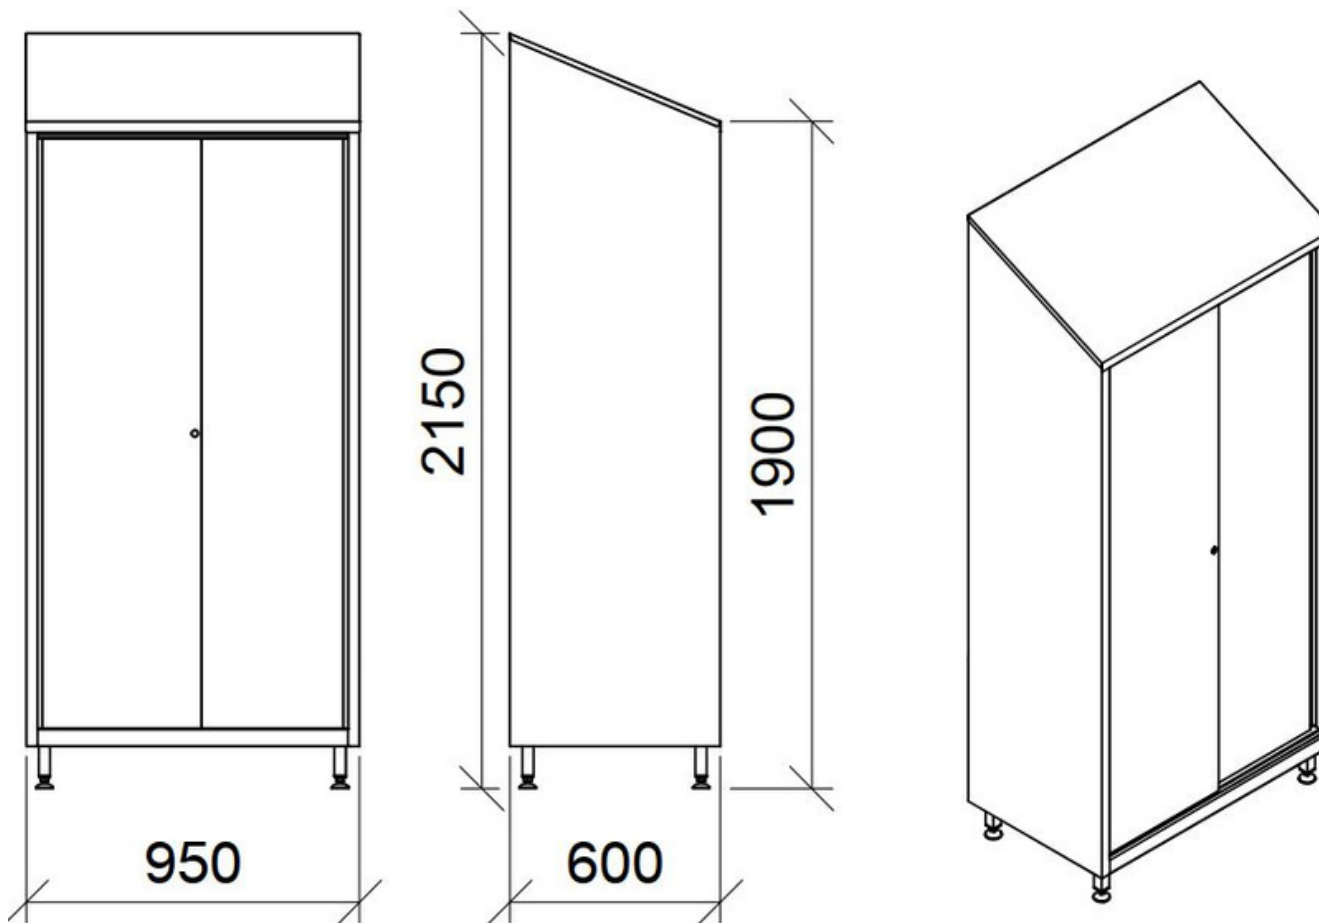

X6001 - Sliding Doors Storage Cupboard

- Stainless steel AISI 304 or AISI 441
- 2 Sliding Doors
- Key lock
- 4 adjustable shelves

- Adjustable feet mm 40x40, 150H
- Dimension mm 950 x 400* x 1.900 / 2.150H

*Available width inside about mm 310

X6002 - Sliding Doors Storage Cupboard

- Stainless steel AISI 304 or AISI 441
- 2 Sliding Doors
- Key lock
- 4 adjustable shelves

- Adjustable feet mm 40x40, 150H
- Dimension mm 950 x 500* x 1.900 / 2.150H

*Available width inside about mm 410

X6003 - Sliding Doors Storage Cupboard

- Stainless steel AISI 304 or AISI 441
- 2 Sliding Doors
- Key lock
- 4 adjustable shelves

- Adjustable feet mm 40x40, 150H
- Dimension mm 950 x 600* x 1.900 / 2.150H

*Available width inside about mm 510

X6004 - Sliding Doors Storage Cupboard

- Stainless steel AISI 304 or AISI 441
- 2 Sliding Doors
- Key lock
- 4 adjustable shelves

- Adjustable feet mm 40x40, 150H
- Dimension mm 950 x 700* x 1.900 / 2.150H