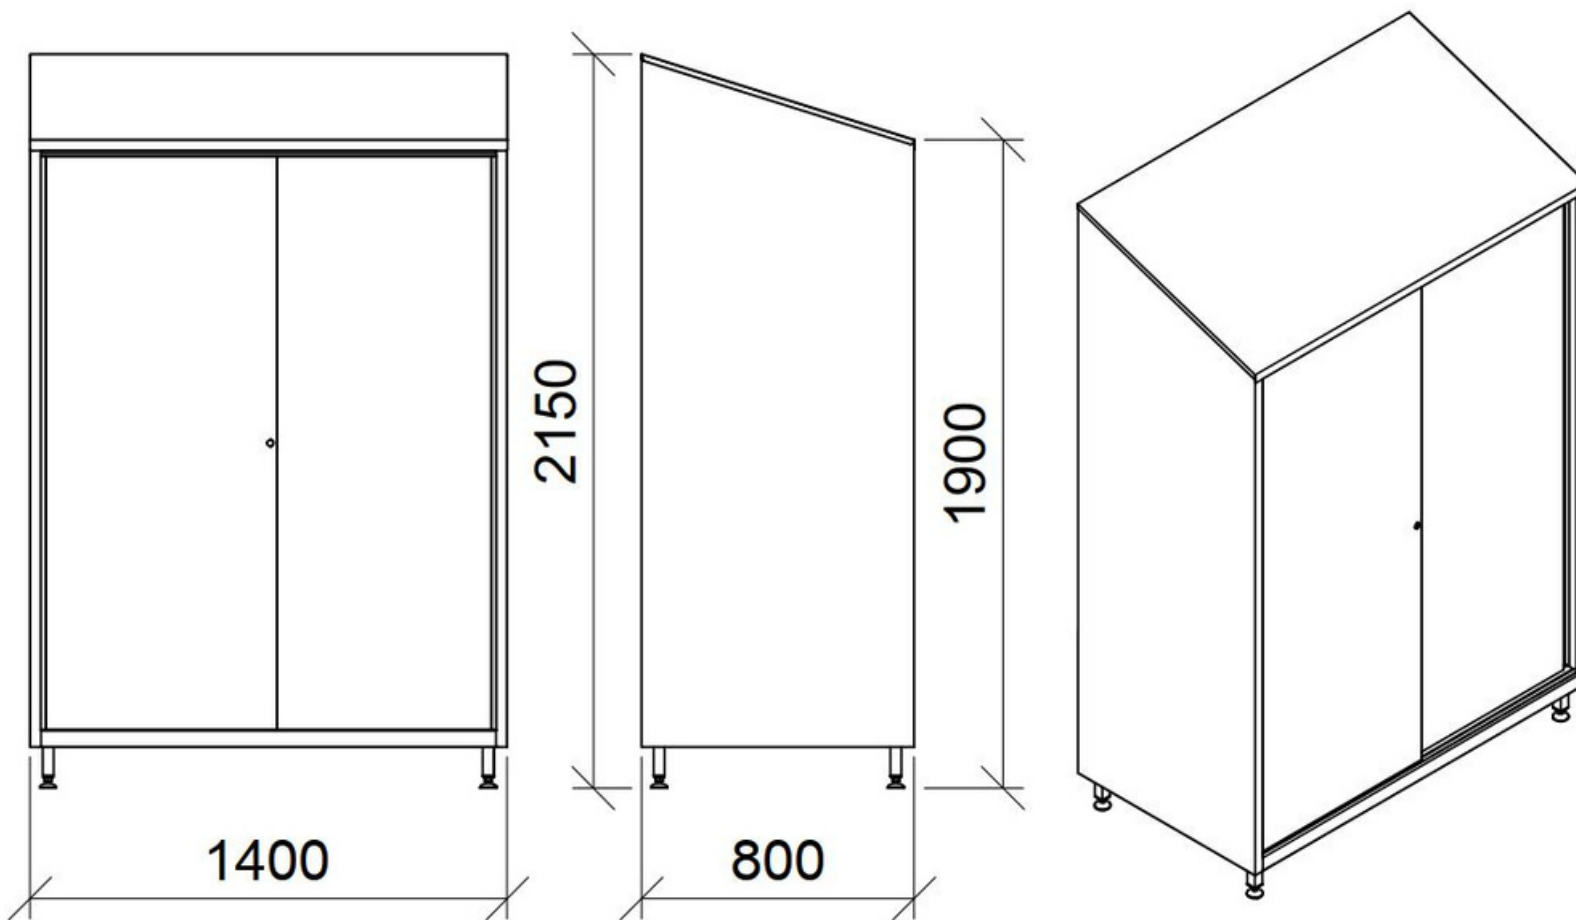

*Available width inside about mm 410

X6013 - Sliding Doors Storage Cupboard

- Stainless steel AISI 304 or AISI 441
- 2 Sliding Doors
- Key lock
- 4 adjustable shelves

- Adjustable feet mm 40x40, 150H
- Dimension mm 1.400 x 600* x 1.900 / 2.150H

*Available width inside about mm 510

X6014 - Sliding Doors Storage Cupboard

- Stainless steel AISI 304 or AISI 441
- 2 Sliding Doors
- Key lock
- 4 adjustable shelves

- Adjustable feet mm 40x40, 150H
- Dimension mm 1.400 x 700* x 1.900 / 2.150H

*Available width inside about mm 610

X6015 - Sliding Doors Storage Cupboard

- Stainless steel AISI 304 or AISI 441
- 2 Sliding Doors
- Key lock
- 4 adjustable shelves

- Adjustable feet mm 40x40, 150H
- Dimension mm 1.400 x 800* x 1.900 / 2.150H

*Available width inside about mm 710