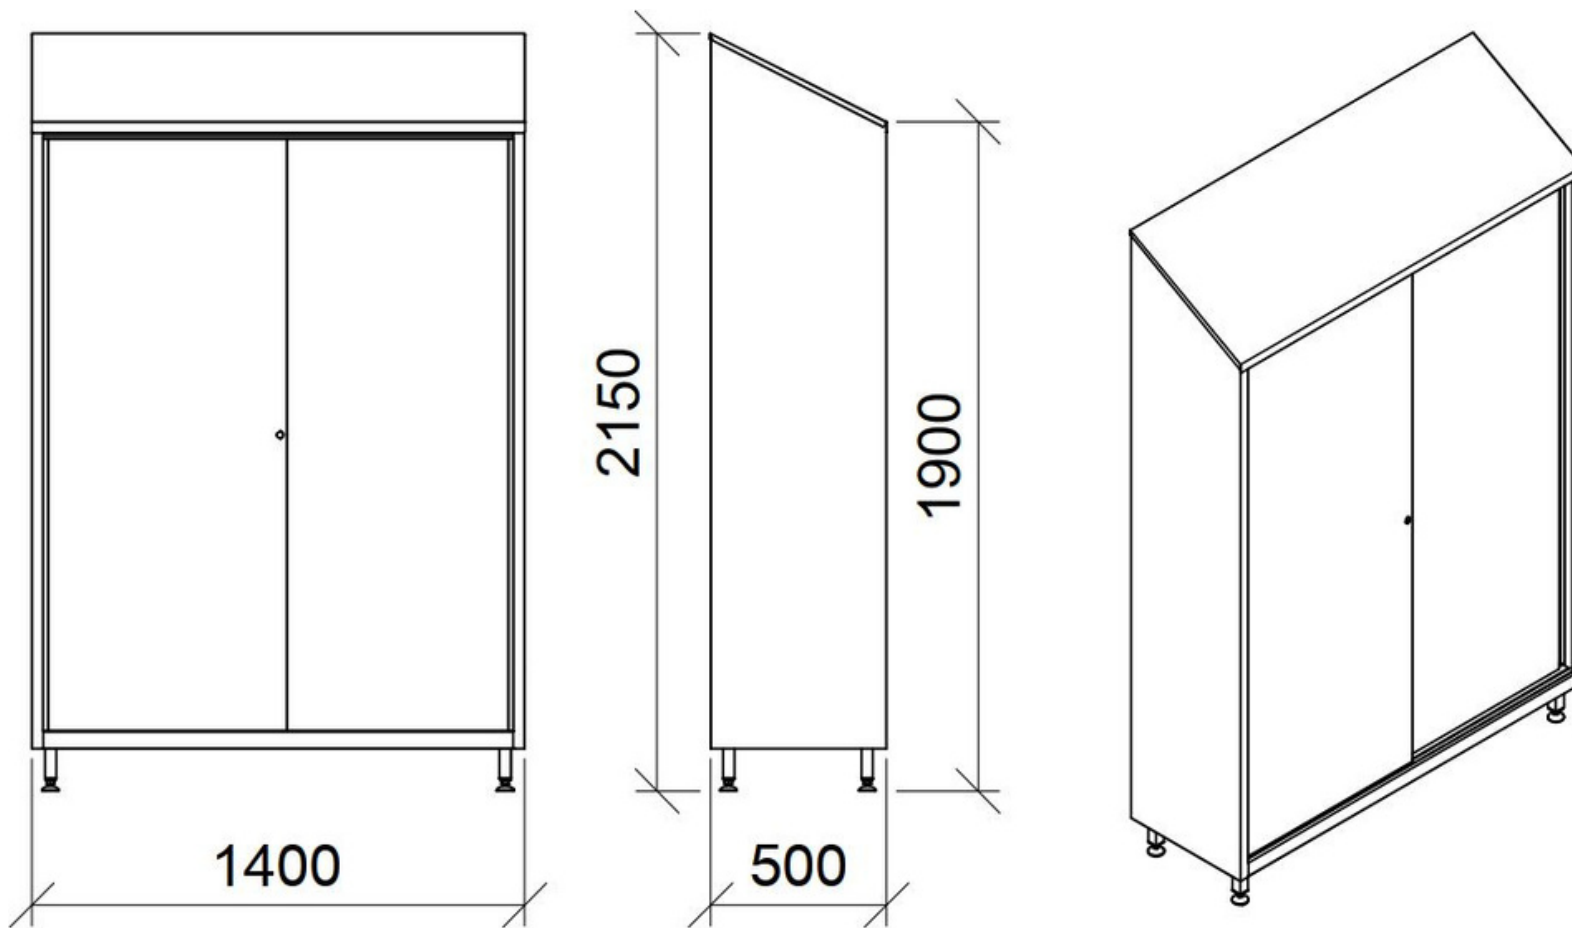

*Available width inside about mm 610

X6010 - Sliding Doors Storage Cupboard

- Stainless steel AISI 304 or AISI 441
- 2 Sliding Doors
- Key lock
- 4 adjustable shelves

- Adjustable feet mm 40x40, 150H
- Dimension mm 1.200 x 800* x 1.900 / 2.150H

*Available width inside about mm 710

X6011 - Sliding Doors Storage Cupboard

- Stainless steel AISI 304 or AISI 441
- 2 Sliding Doors
- Key lock
- 4 adjustable shelves

- Adjustable feet mm 40x40, 150H
- Dimension mm 1.400 x 400* x 1.900 / 2.150H

*Available width inside about mm 310

X6012 - Sliding Doors Storage Cupboard

- Stainless steel AISI 304 or AISI 441
- 2 Sliding Doors
- Key lock
- 4 adjustable shelves

- Adjustable feet mm 40x40, 150H
- Dimension mm 1.400 x 500* x 1.900 / 2.150H

*Available width inside about mm 410

X6013 - Sliding Doors Storage Cupboard

- Stainless steel AISI 304 or AISI 441
- 2 Sliding Doors
- Key lock
- 4 adjustable shelves

- Adjustable feet mm 40x40, 150H
- Dimension mm 1.400 x 600* x 1.900 / 2.150H