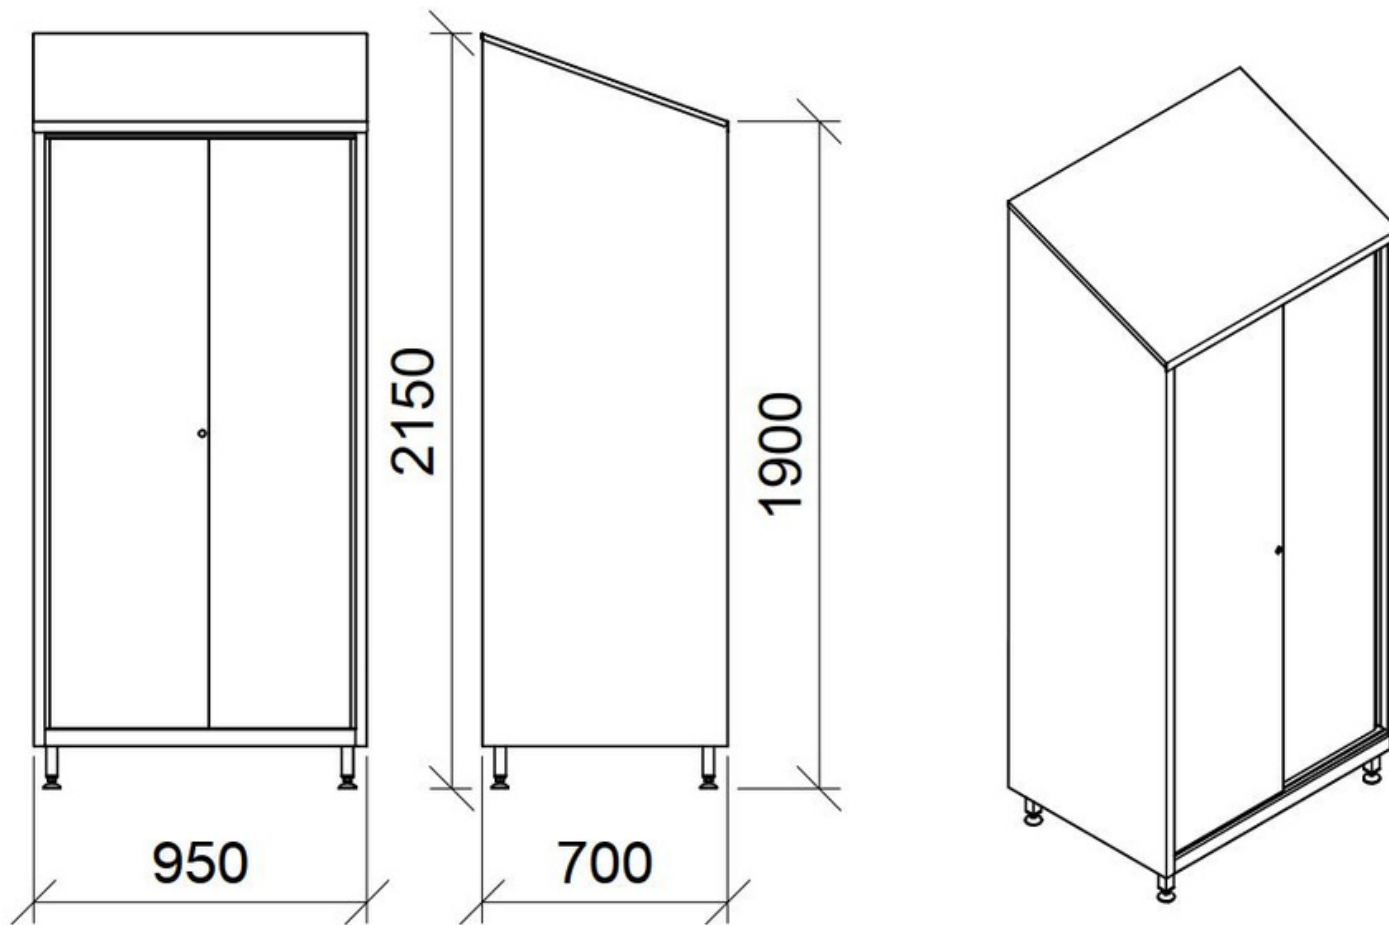

*Available width inside about mm 310

X6002 - Sliding Doors Storage Cupboard

- Stainless steel AISI 304 or AISI 441
- 2 Sliding Doors
- Key lock
- 4 adjustable shelves

- Adjustable feet mm 40x40, 150H
- Dimension mm 950 x 500* x 1.900 / 2.150H

*Available width inside about mm 410

X6003 - Sliding Doors Storage Cupboard

- Stainless steel AISI 304 or AISI 441
- 2 Sliding Doors
- Key lock
- 4 adjustable shelves

- Adjustable feet mm 40x40, 150H
- Dimension mm 950 x 600* x 1.900 / 2.150H

*Available width inside about mm 510

X6004 - Sliding Doors Storage Cupboard

- Stainless steel AISI 304 or AISI 441
- 2 Sliding Doors
- Key lock
- 4 adjustable shelves

- Adjustable feet mm 40x40, 150H
- Dimension mm 950 x 700* x 1.900 / 2.150H

*Available width inside about mm 610

X6005 - Sliding Doors Storage Cupboard

- Stainless steel AISI 304 or AISI 441
- 2 Sliding Doors
- Key lock
- 4 adjustable shelves

- Adjustable feet mm 40x40, 150H
- Dimension mm 950 x 800* x 1.900 / 2.150H